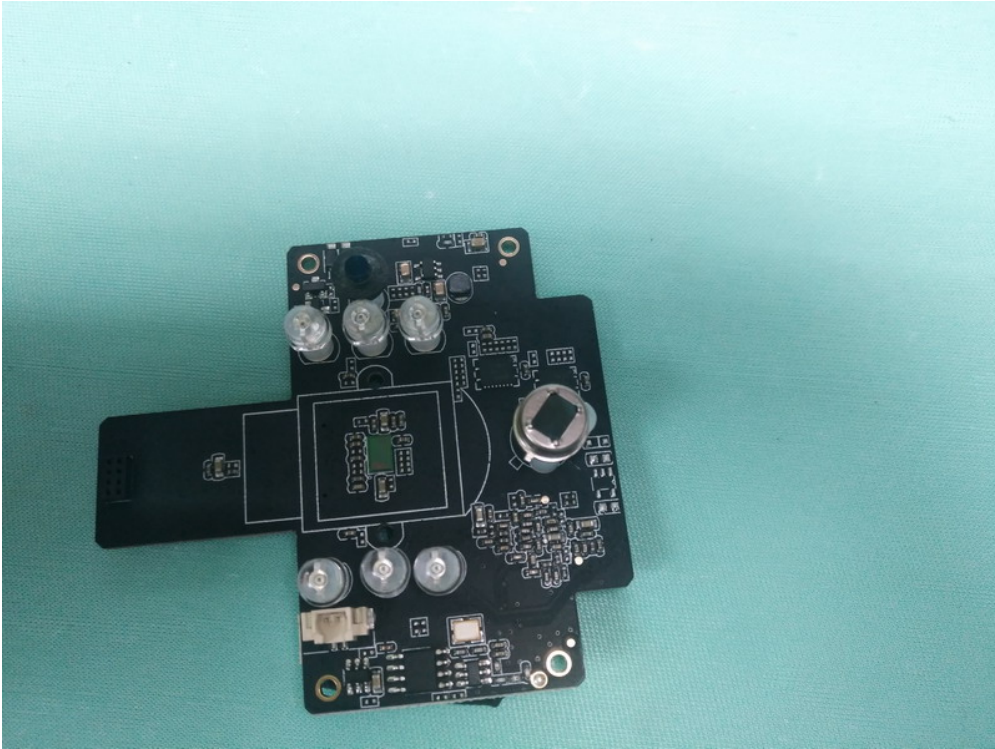

Internal Photo

FCC ID: 2AAWNWVD01BELL

Inside View of The Product

Inner Circuit Top View

Inner Circuit Bottom View

Inner Circuit Top View

433 Antenna

WIFI Antenna

Inner Circuit Bottom View

Inner Circuit Top View

Inner Circuit Bottom View

Inner Circuit Top View

Inner Circuit Bottom View