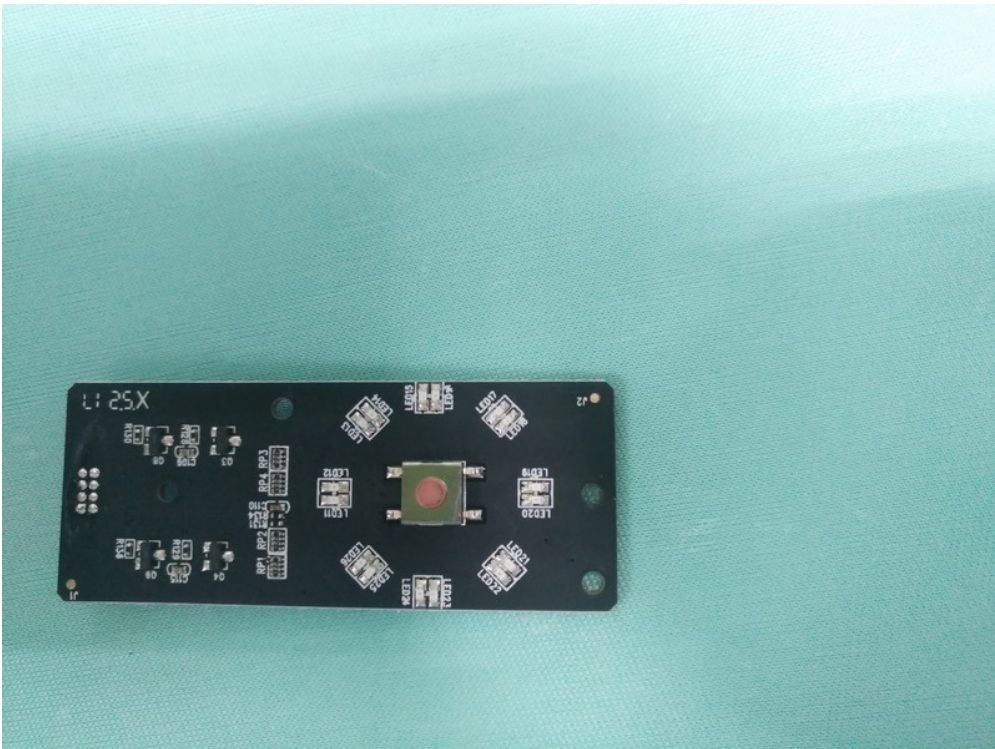

Internal Photo

FCC ID: 2AAWNWVD01BELL

Inside View of The Product

Inner Circuit Top View

Inner Circuit Bottom View

Inner Circuit Top View

433 Antenna

WIFI Antenna

Inner Circuit Bottom View

Inner Circuit Top View

Inner Circuit Bottom View

Inner Circuit Top View

Inner Circuit Bottom View