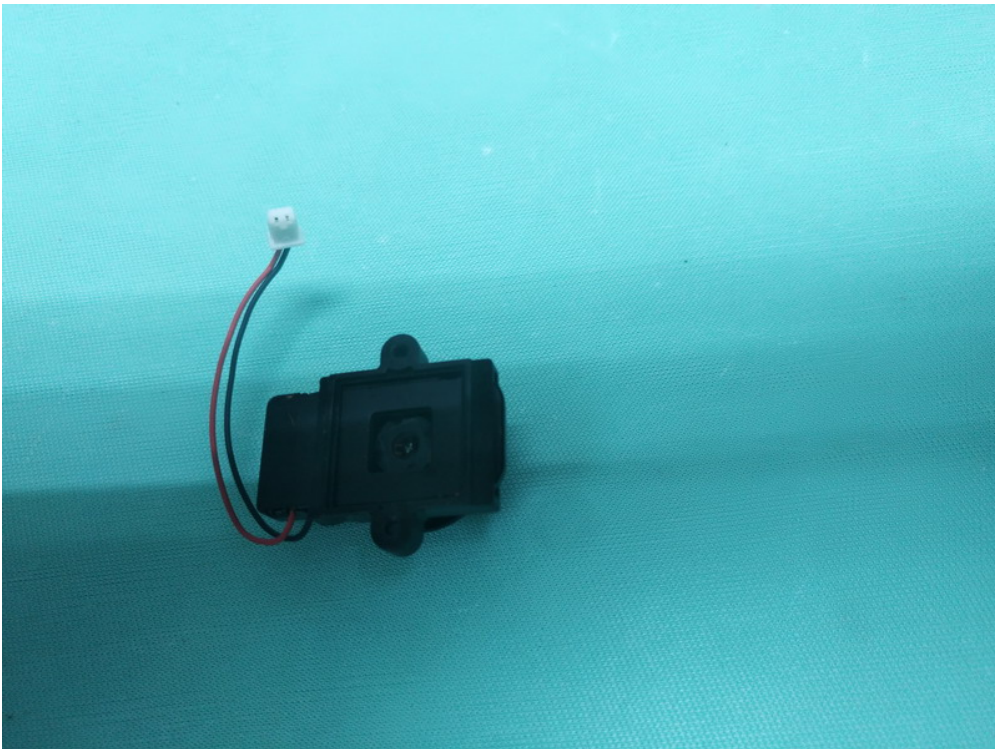

Internal Photo

FCC ID: 2AAWNWVD01BELL

Inside View of The Product

Inner Circuit Top View

Inner Circuit Bottom View

Inner Circuit Top View

433 Antenna

WIFI Antenna

Inner Circuit Bottom View

Inner Circuit Top View

Inner Circuit Bottom View

Inner Circuit Top View

Inner Circuit Bottom View