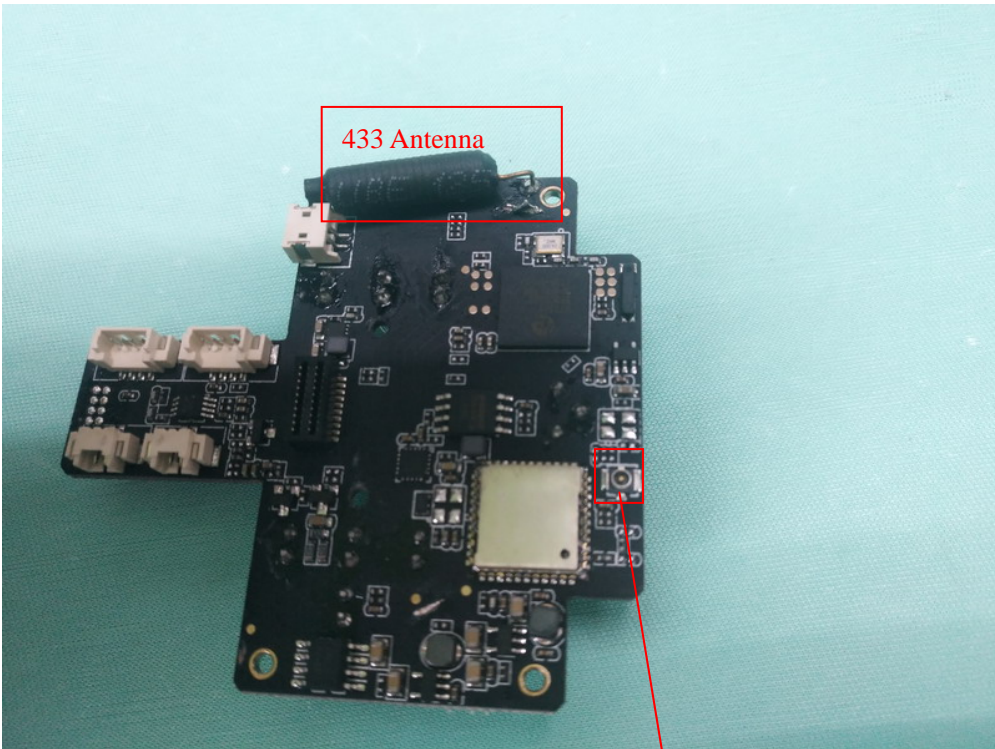

Internal Photo

FCC ID: 2AAWNWVD01BELL

Inside View of The Product

Inner Circuit Top View

Inner Circuit Bottom View

Inner Circuit Top View

433 Antenna

WIFI Antenna

Inner Circuit Bottom View

Inner Circuit Top View

Inner Circuit Bottom View

Inner Circuit Top View

Inner Circuit Bottom View