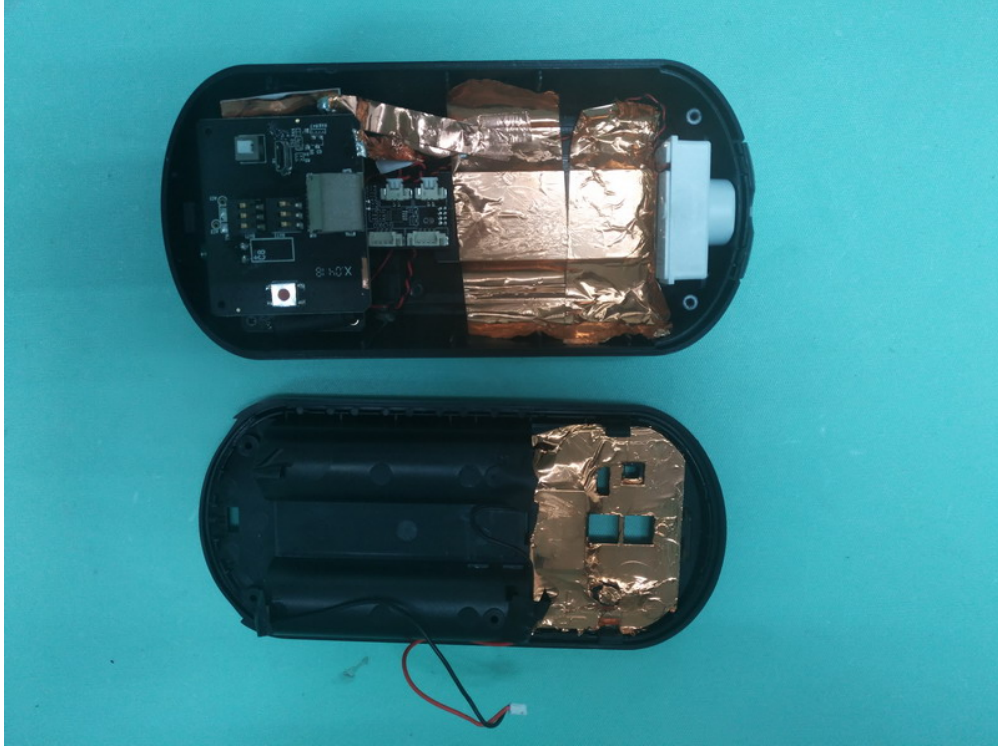

Internal Photo

FCC ID: 2AAWNWVD01BELL

Inside View of The Product

Inner Circuit Top View

Inner Circuit Bottom View

Inner Circuit Top View

433 Antenna

WIFI Antenna

Inner Circuit Bottom View

Inner Circuit Top View

Inner Circuit Bottom View

Inner Circuit Top View

Inner Circuit Bottom View