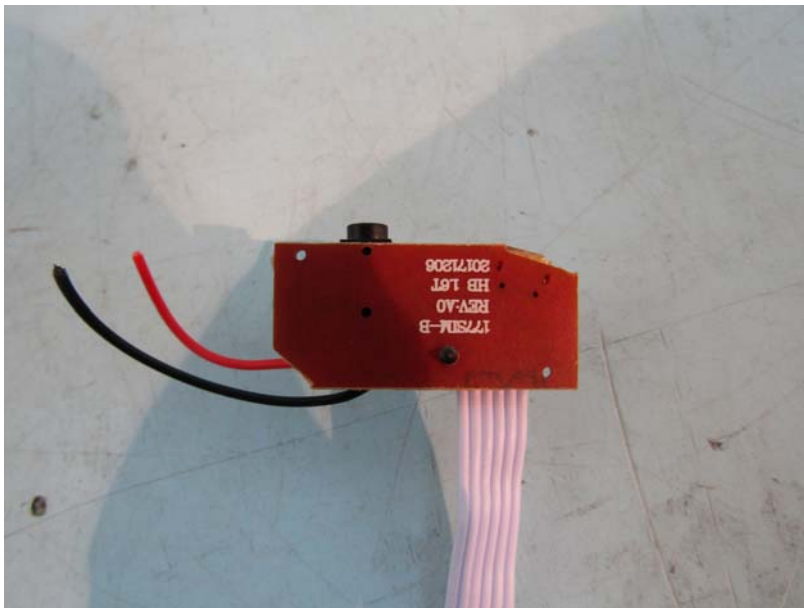

Internal Photo

FCC ID: 2AAWNSP217716BTS

Inside View of The Product

Inner Circuit Top View

Inner Circuit Bottom View

Inner Circuit Top View

BT antenna