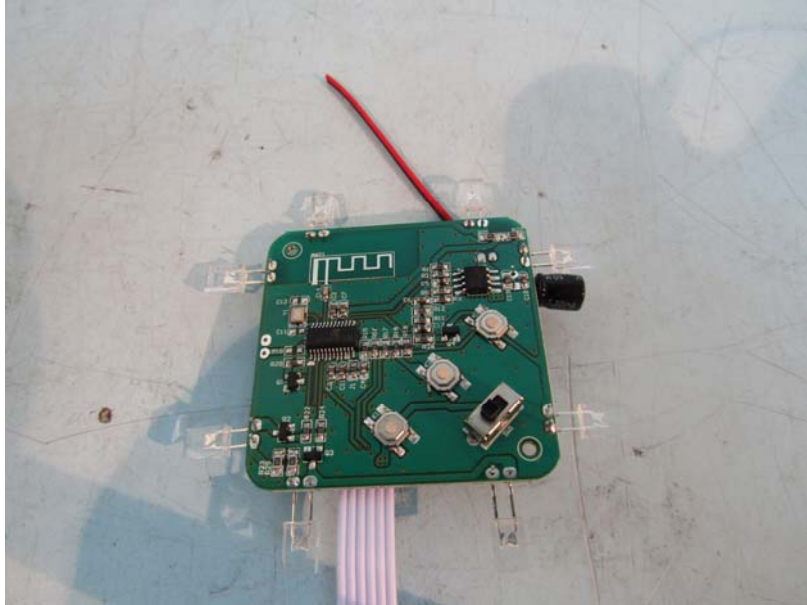

Internal Photo

FCC ID: 2AAWNSP217716BTS

Inside View of The Product

Inner Circuit Top View

Inner Circuit Bottom View

Inner Circuit Top View

BT antenna