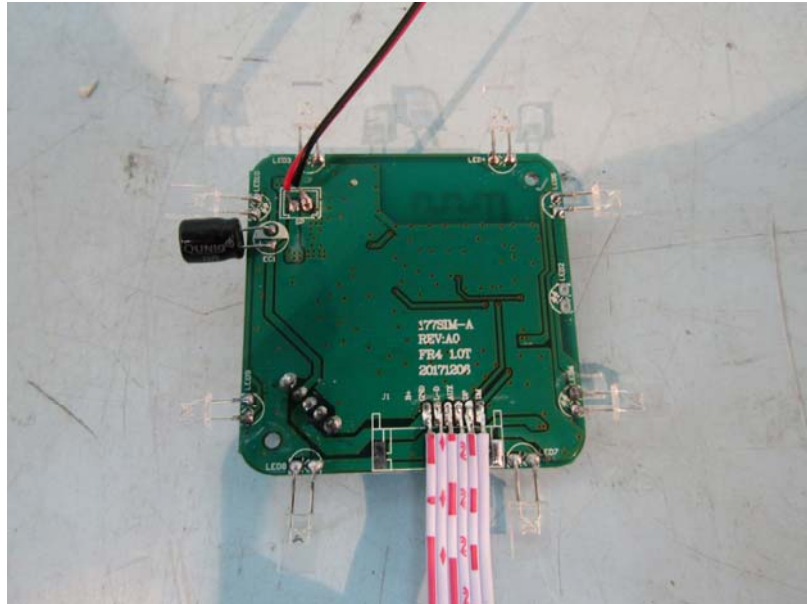

Internal Photo

FCC ID: 2AAWNSP217716BTS

Inside View of The Product

Inner Circuit Top View

Inner Circuit Bottom View

Inner Circuit Top View

BT antenna