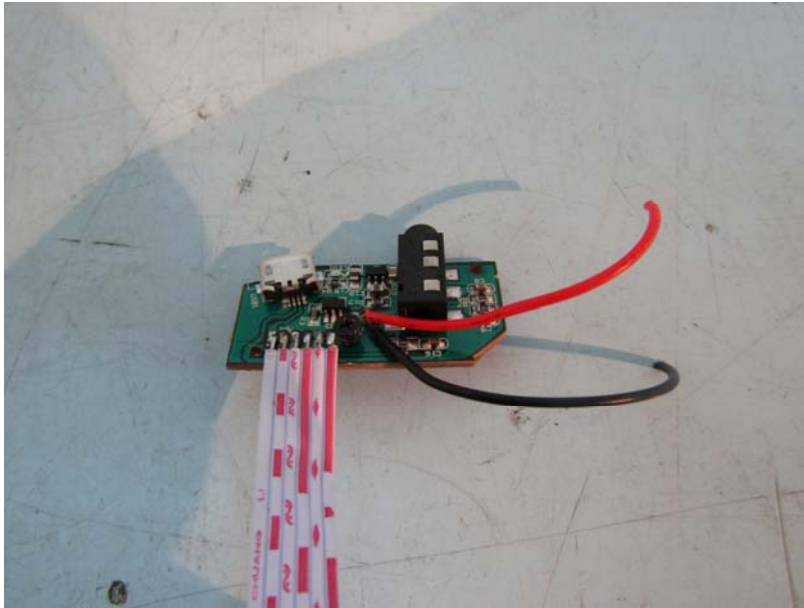

Internal Photo

FCC ID: 2AAWNSP217716BTS

Inside View of The Product

Inner Circuit Top View

Inner Circuit Bottom View

Inner Circuit Top View

BT antenna