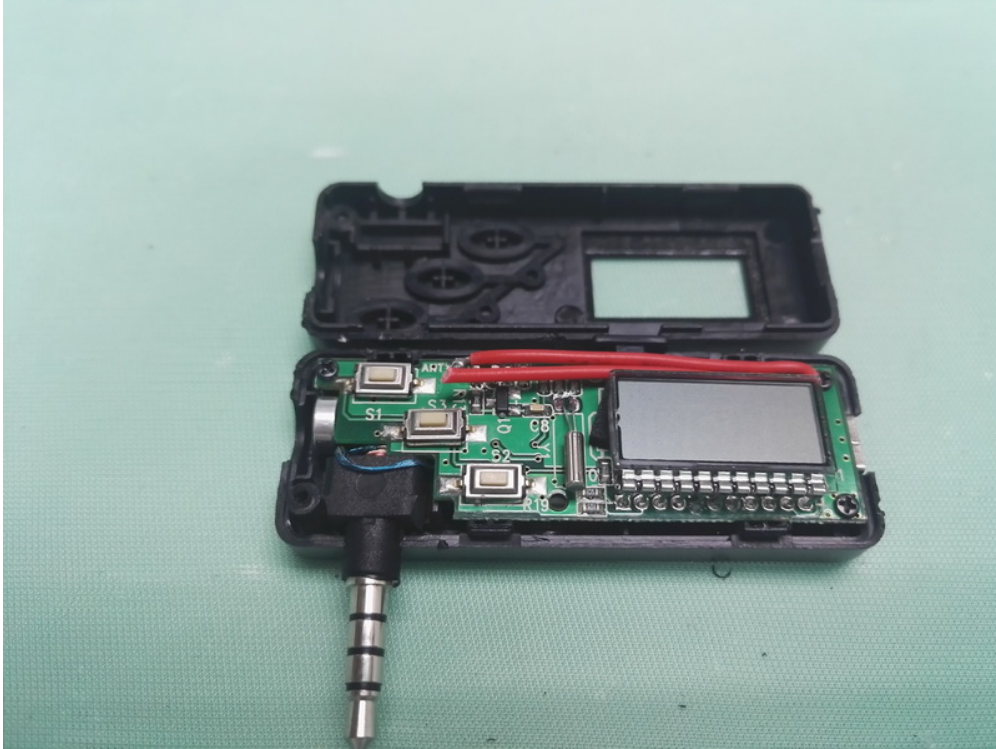

Internal Photo

FCC ID: 2AAWN21388FMT

Inside View of The Product

Inner Circuit Top View

Inner Circuit Bottom View

Antenna location View

Antenna Location