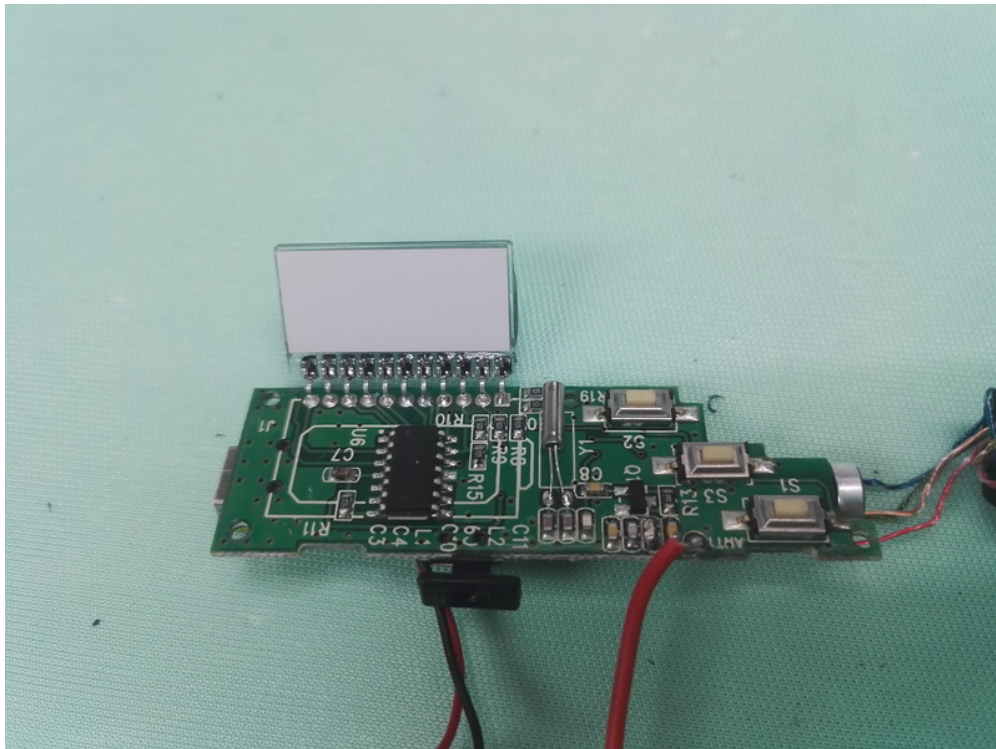

Internal Photo

FCC ID: 2AAWN21388FMT

Inside View of The Product

Inner Circuit Top View

Inner Circuit Bottom View

Antenna location View

Antenna Location