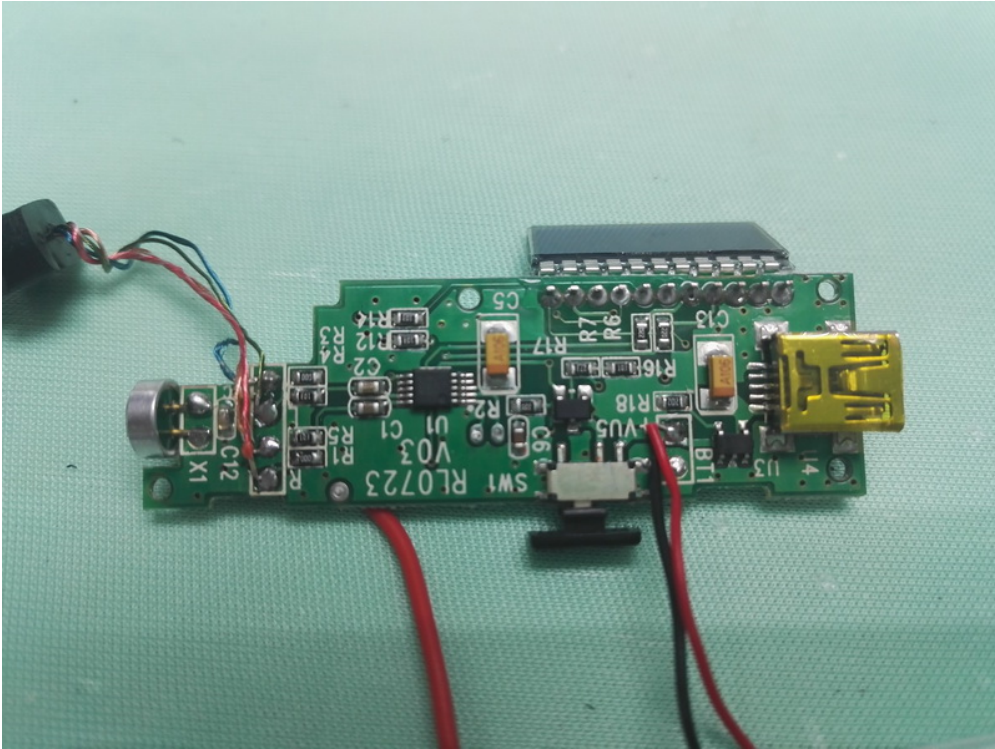

Internal Photo

FCC ID: 2AAWN21388FMT

Inside View of The Product

Inner Circuit Top View

Inner Circuit Bottom View

Antenna location View

Antenna Location