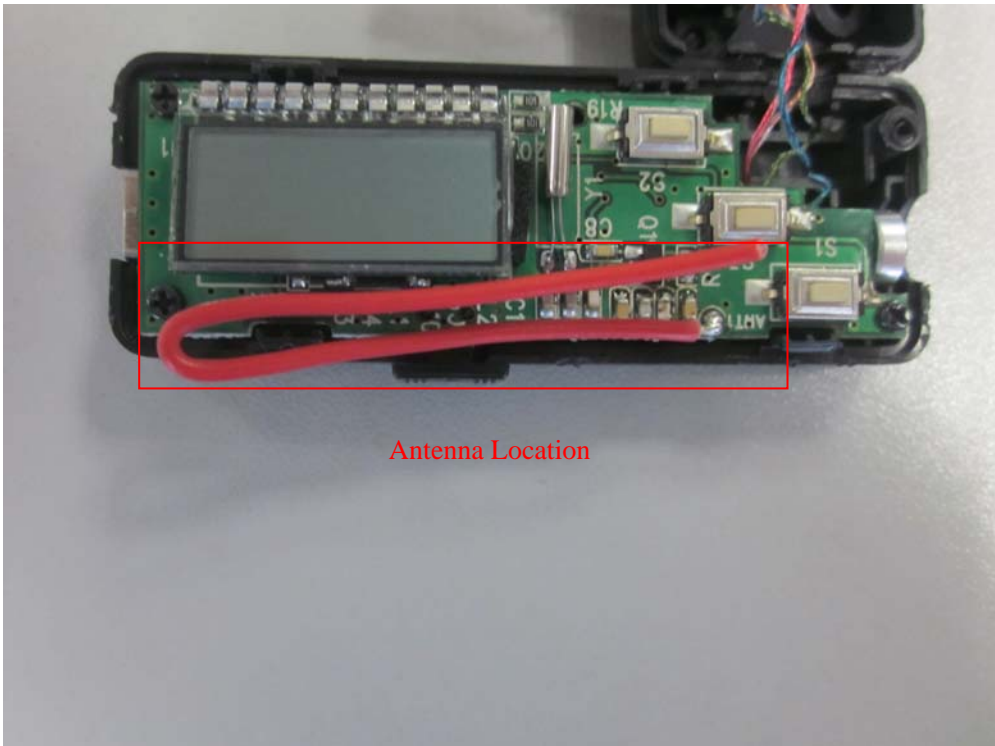

Internal Photo

FCC ID: 2AAWN21388FMT

Inside View of The Product

Inner Circuit Top View

Inner Circuit Bottom View

Antenna location View

Antenna Location