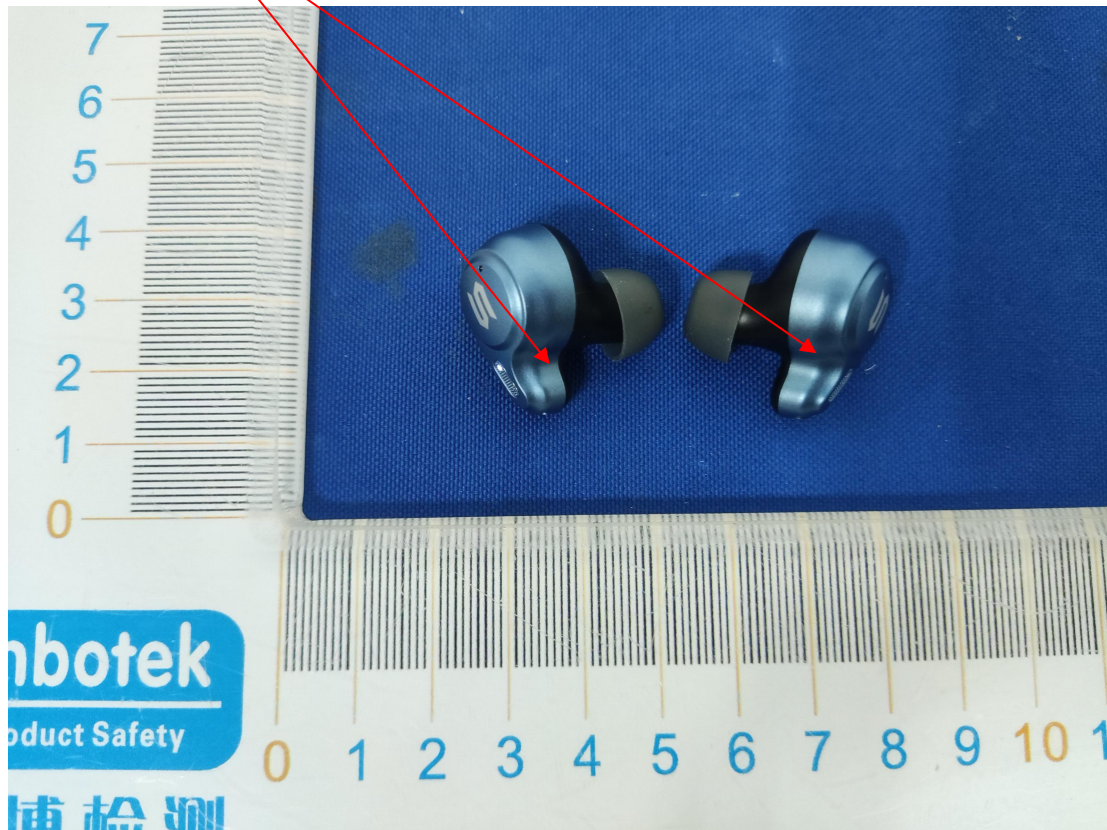

Label Location On EUT

Label

**FCC ID: 2AAWE-SS70**