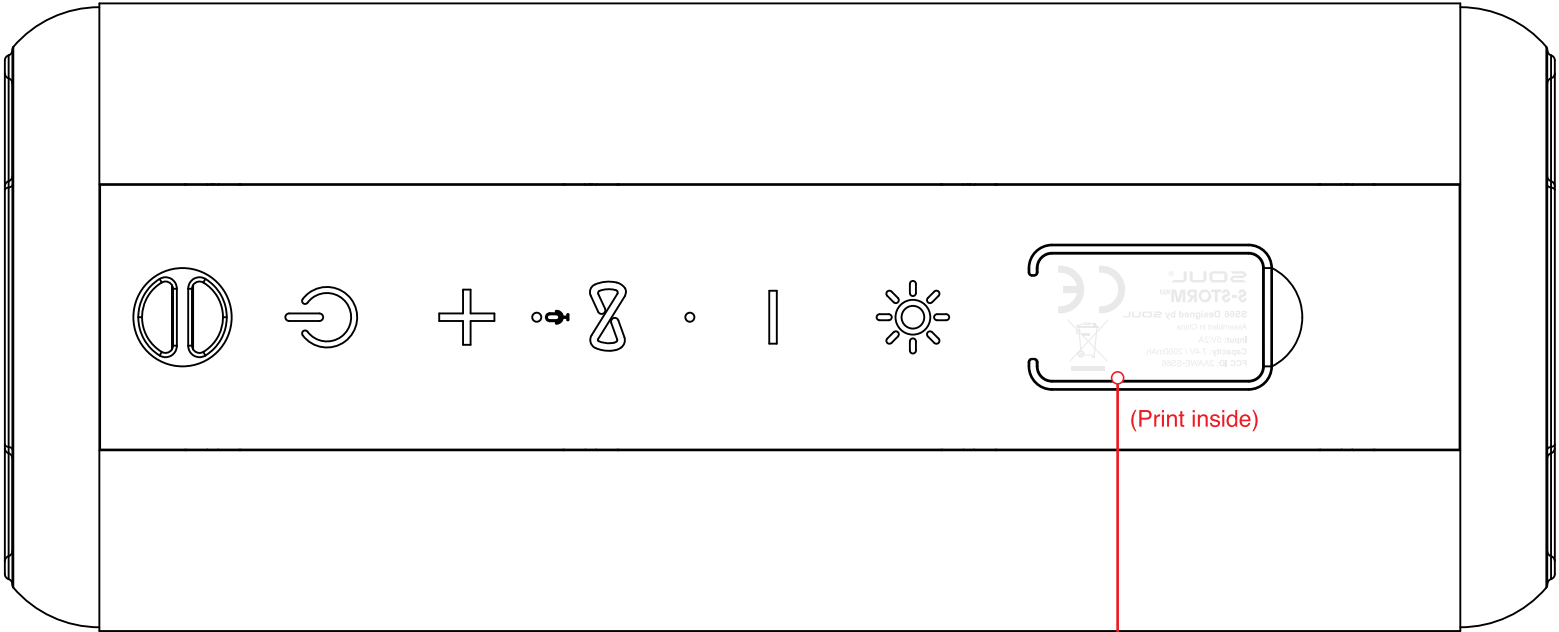

RATING LABEL

(Silk Screen)

(Print inside)

Pantone: Cool gray 3C **14mm**

充电口丝印

25mm

背面

PROJECT TITLE