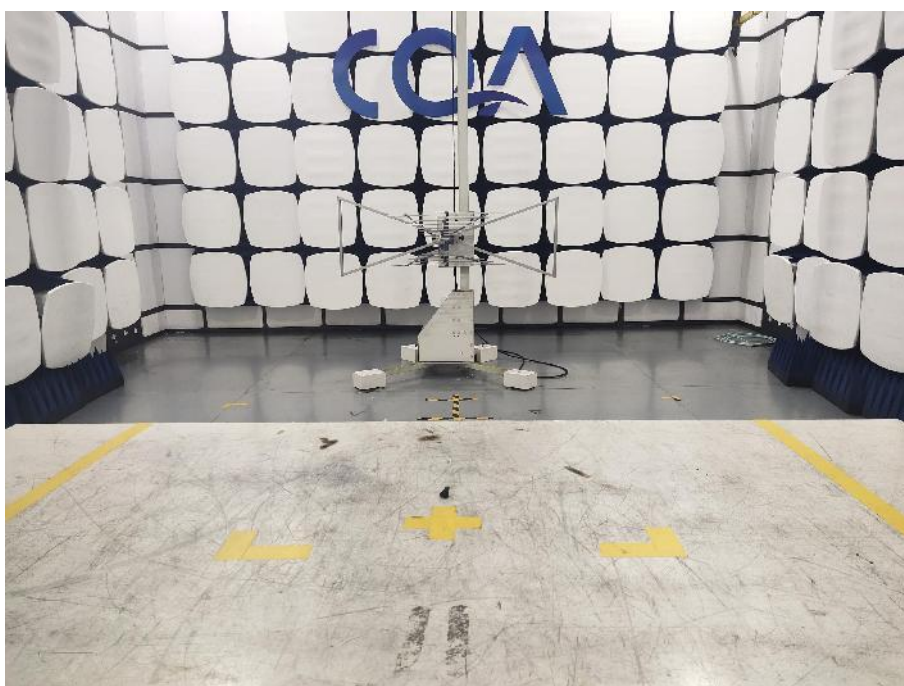

Setup photos

1 Photographs - EUT Test Setup

1.1 Radiated Emission

9KHz~30MHz:

30MHz~1GHz:

Above 1GHz:

1.2 Conducted Emission