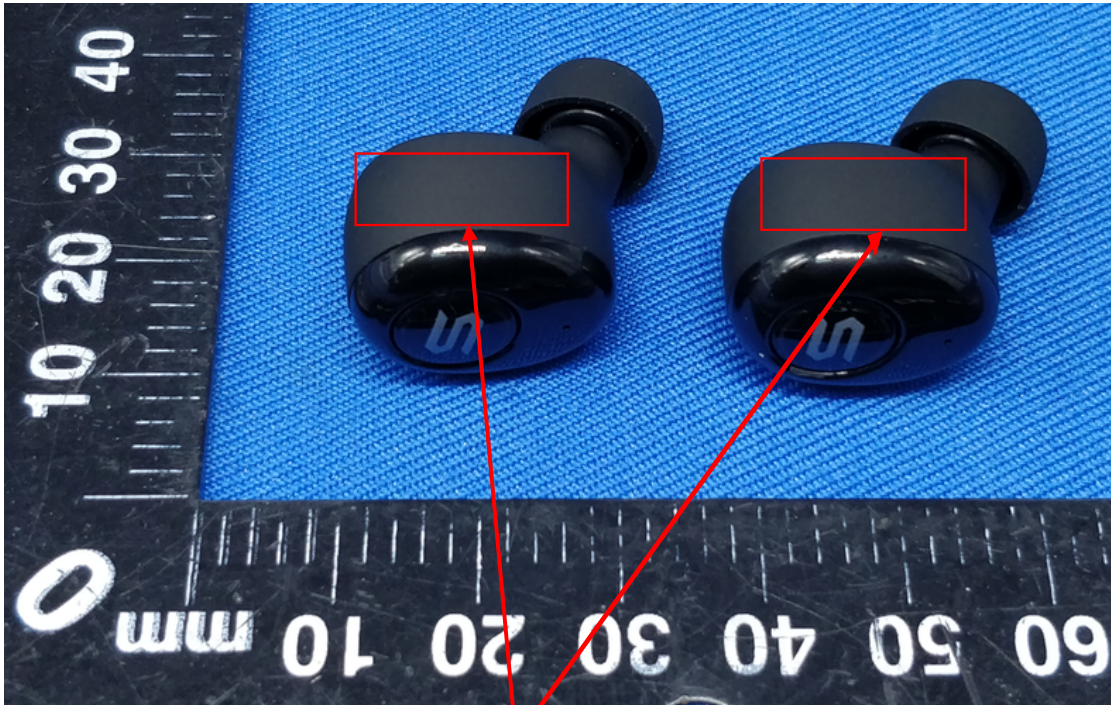

# Label artwork and Location

Model: ST-XS

Label:

Model: ST-XS  
FCC ID: 2AAWE-SS16

Size: L\*W=15\*6mm

Label Location