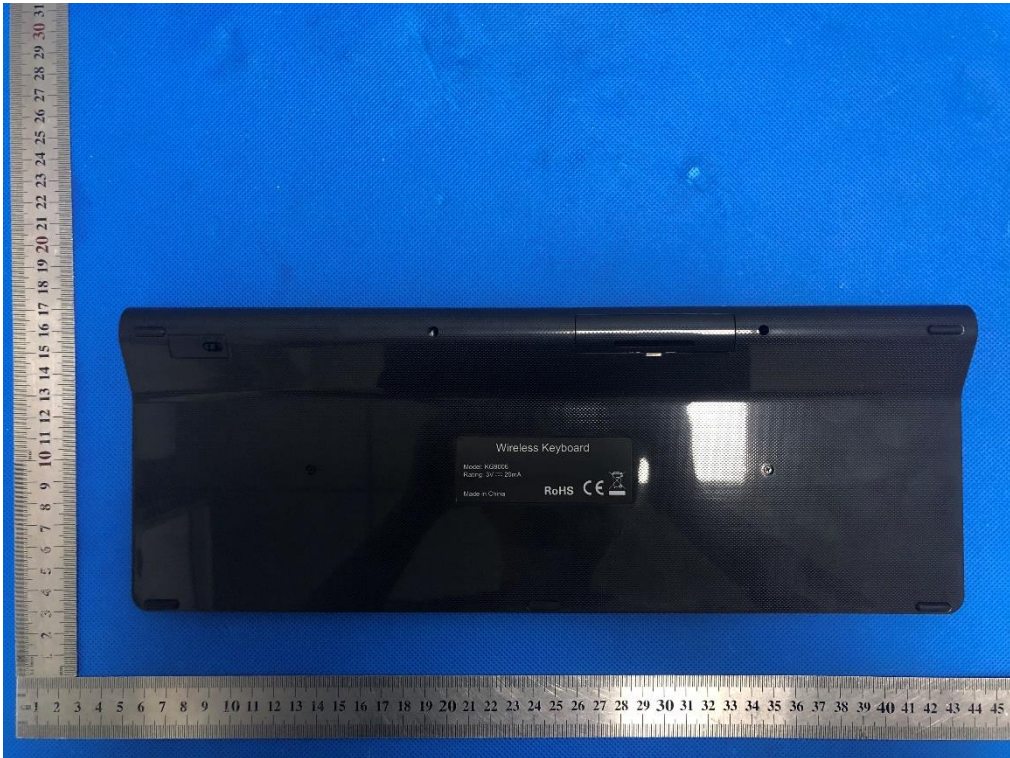

External Photos

TOP VIEW OF EUT

BOTTOM VIEW OF EUT

FRONT VIEW OF EUT

BACK VIEW OF EUT

LEFT VIEW OF EUT

RIGHT VIEW OF EUT

VIEW OF EUT(LABEL)

Wireless Keyboard

Model: KG9006

Rating: 3V --- 20mA

Made in China

RoHS

CE