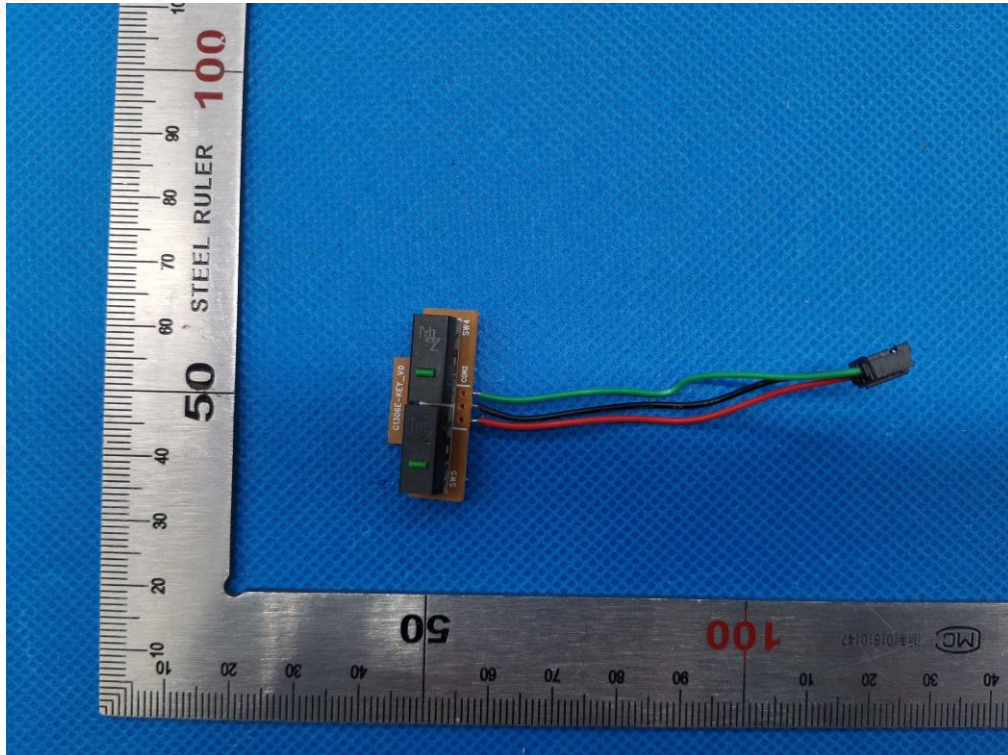

INTERNAL VIEW OF EUT-5

INTERNAL VIEW OF EUT-6

Series model: G1306E

TOP VIEW OF EUT

BOTTOM VIEW OF EUT

Attestation of Global Compliance

Attestation of Global Compliance(Shenzhen)Co.,Ltd.

Add: 2/F., Building 2, Sanwei Chaxi Industrial Park, Sanwei Community,  
Hangcheng Street, Bao'an District, Shenzhen, Guangdong, China

OPEN VIEW OF EUT-2

OPEN VIEW OF EUT-3

INTERNAL VIEW OF EUT-1

INTERNAL VIEW OF EUT-2

INTERNAL VIEW OF EUT-3

INTERNAL VIEW OF EUT-4

Series model: G1303E

TOP VIEW OF EUT