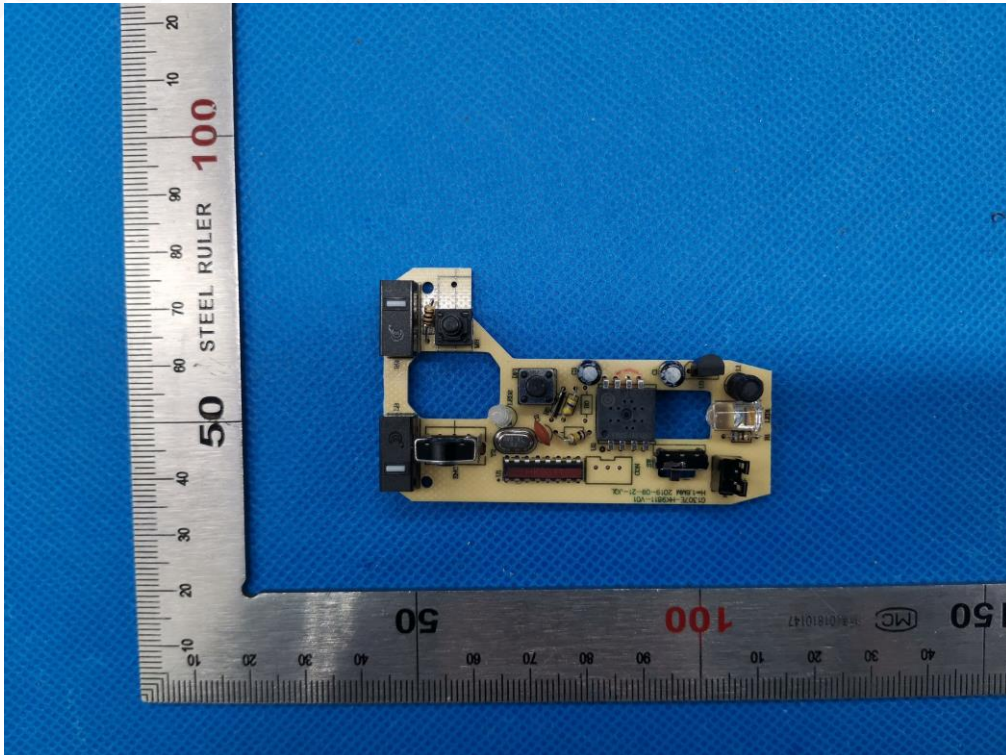

INTERNAL VIEW OF EUT-5

INTERNAL VIEW OF EUT-6

Series model: G1306E

TOP VIEW OF EUT

BOTTOM VIEW OF EUT

Attestation of Global Compliance

Attestation of Global Compliance(Shenzhen)Co.,Ltd.

Add: 2/F., Building 2, Sanwei Chaxi Industrial Park, Sanwei Community,  
Hangcheng Street, Bao'an District, Shenzhen, Guangdong, China

OPEN VIEW OF EUT-2

OPEN VIEW OF EUT-3

INTERNAL VIEW OF EUT-1

INTERNAL VIEW OF EUT-2

INTERNAL VIEW OF EUT-3

INTERNAL VIEW OF EUT-4

Series model: G1303E

TOP VIEW OF EUT

BOTTOM VIEW OF EUT

FRONT VIEW OF EUT

BACK VIEW OF EUT

LEFT VIEW OF EUT

RIGHT VIEW OF EUT

OPEN VIEW OF EUT-1

OPEN VIEW OF EUT-2

OPEN VIEW OF EUT-3