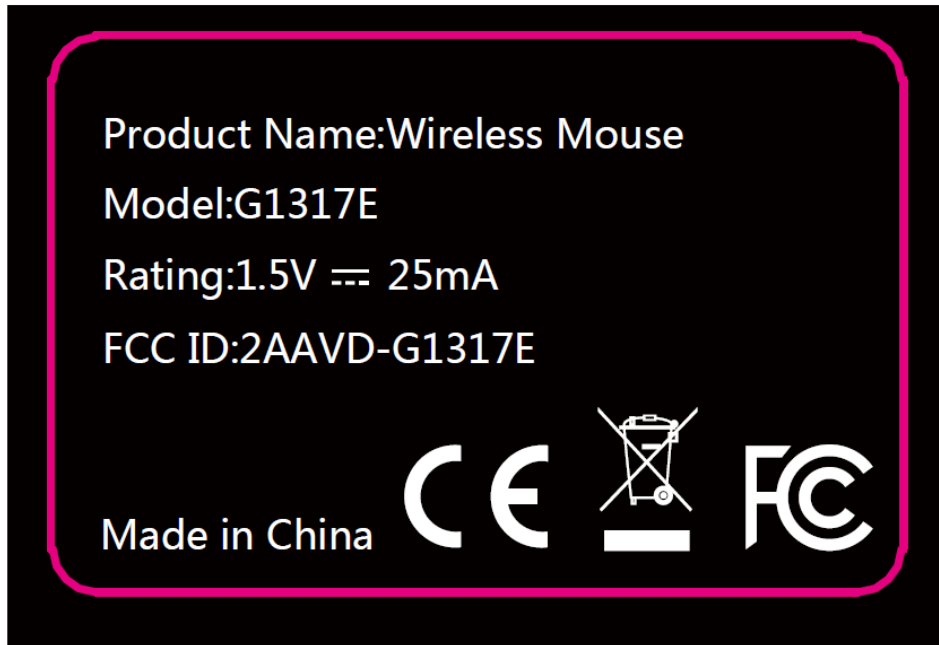

EXHIBIT A - FCC ID LABEL AND LOCATION

FCC ID Label

FCC ID Label Location Information

The label shown shall be permanently affixed at a conspicuous location on the device and be readily visible to the user at the time purchase (Labeling requirements per 2.925)