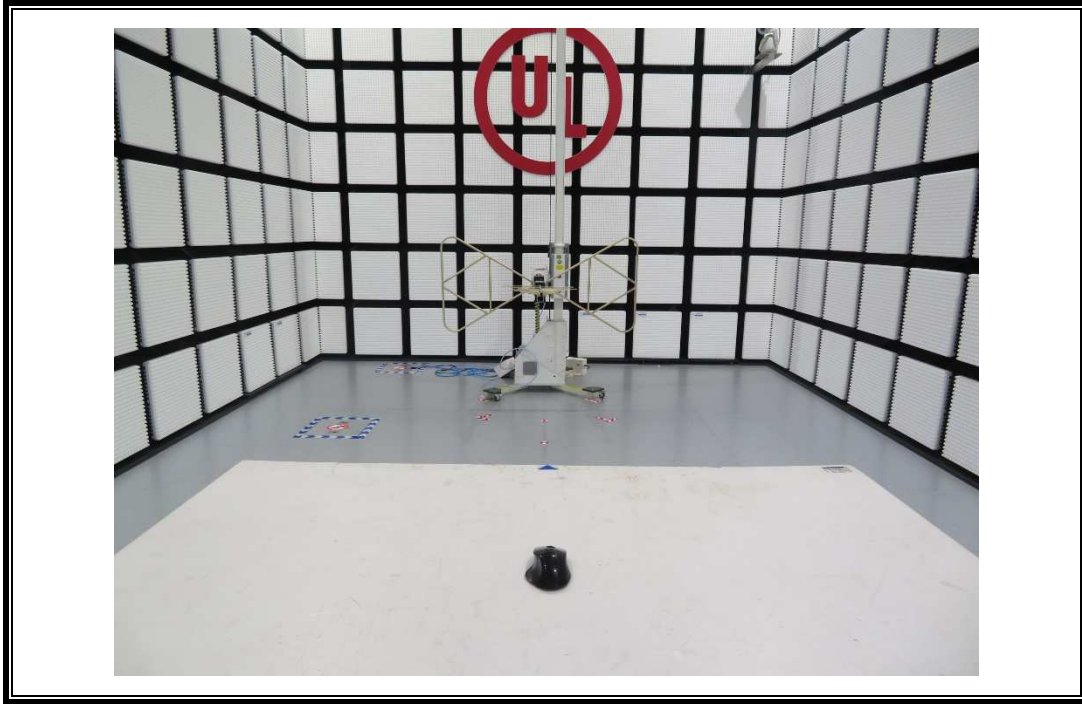

# **Setup Photographs**

RADIATED RF MEASUREMENT SETUP (30MHz ~ 1 GHz)

RADIATED RF MEASUREMENT SETUP (ABOVE 1 GHz- X axis)

RADIATED RF MEASUREMENT SETUP (ABOVE 1 GHz- Y axis)

RADIATED RF MEASUREMENT SETUP (ABOVE 1 GHz- Z axis)

RADIATED RF MEASUREMENT SETUP (Below 30MHz)