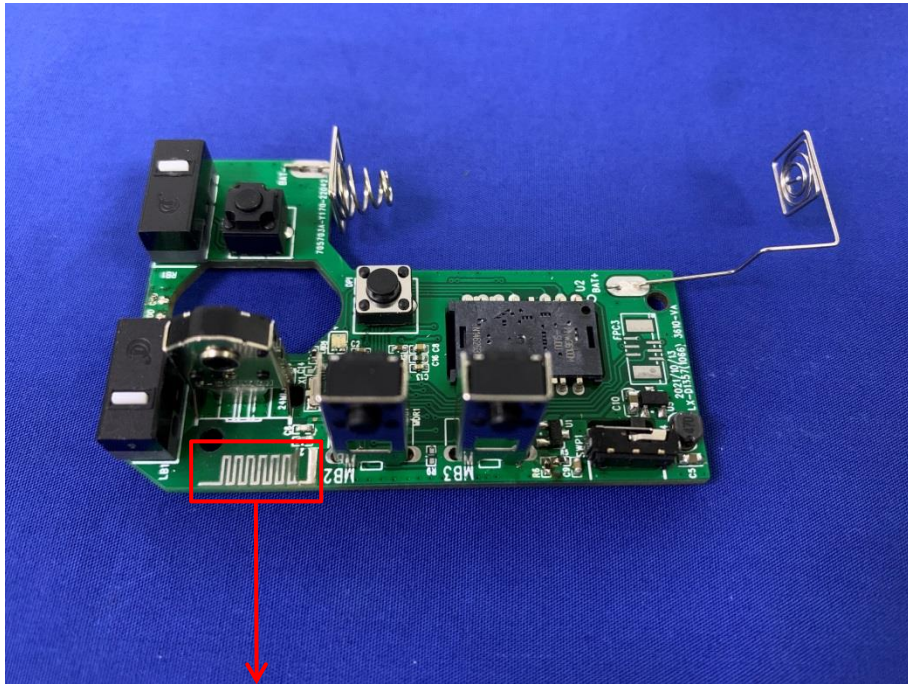

CTC Laboratories, Inc.

1-2/F., Building 2, Jiaquan Building, Guanlan High-Tech Park, Shenzhen, Guangdong, China
Tel: +86-755-27521059 Fax: +86-755-27521011 Http://www.sz-ctc.org.cn

Internal Photographs

Antenna