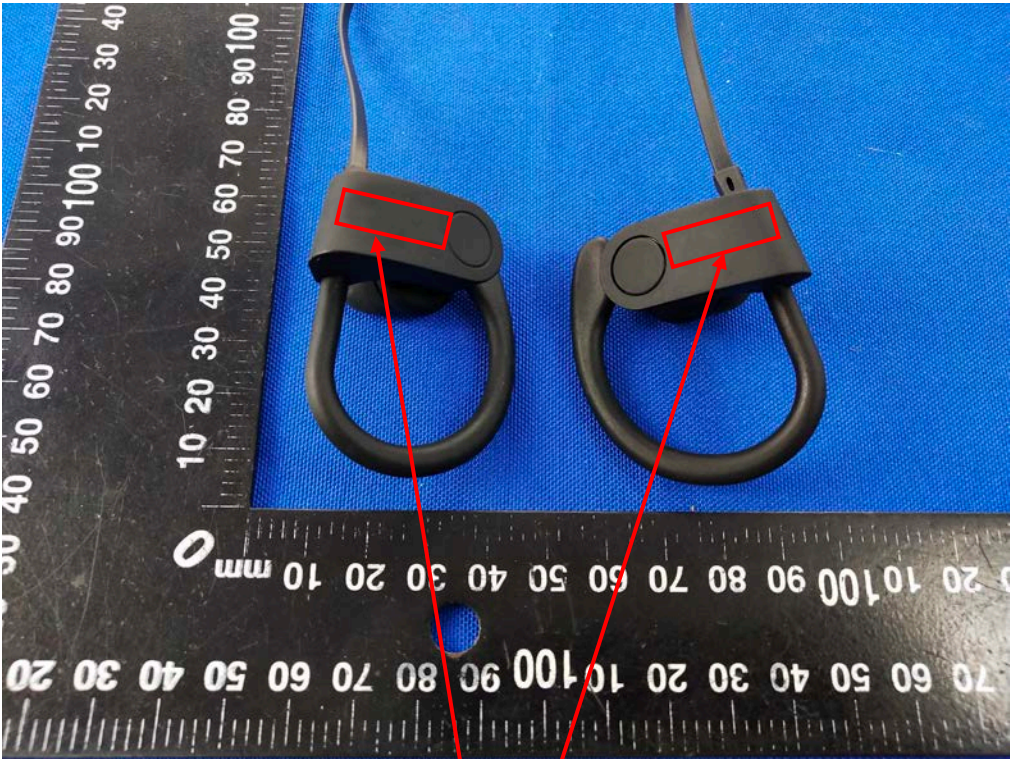

Label Artwork and Location

Model: BB896

Label:

FCC ID: 2AAVAJP25D

Size: L*W=17*5mm

Location