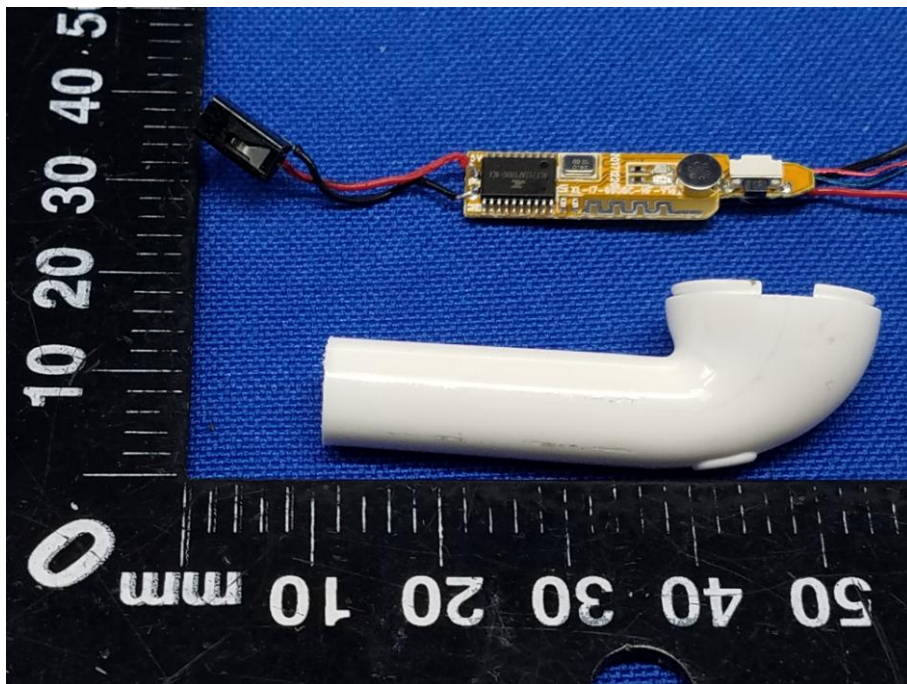

Appendix B: Photographs of EUT

Product: Twins earbuds

Model: JP24

Internal Photos

Antenna