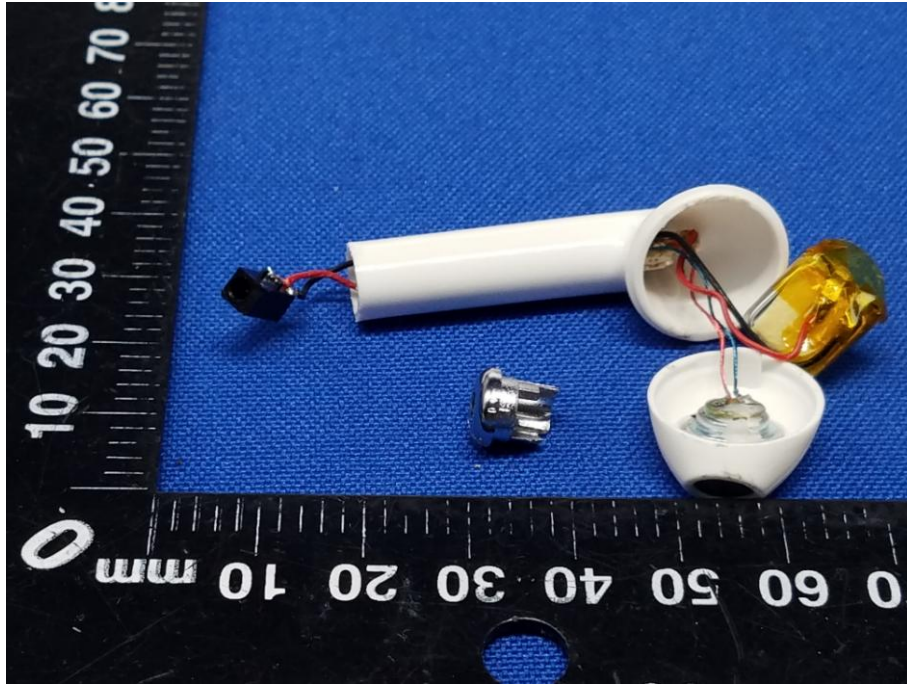

Appendix B: Photographs of EUT

Product: Twins earbuds

Model: JP24

Internal Photos

Antenna