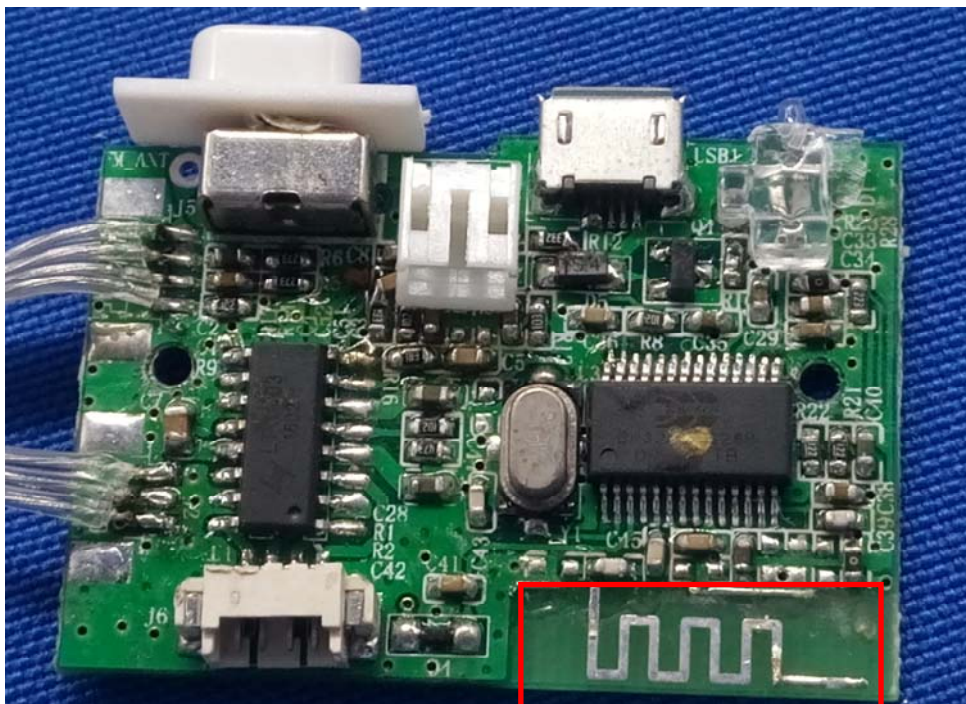

Model: FP-PD

Internal Photos

BT Antenna