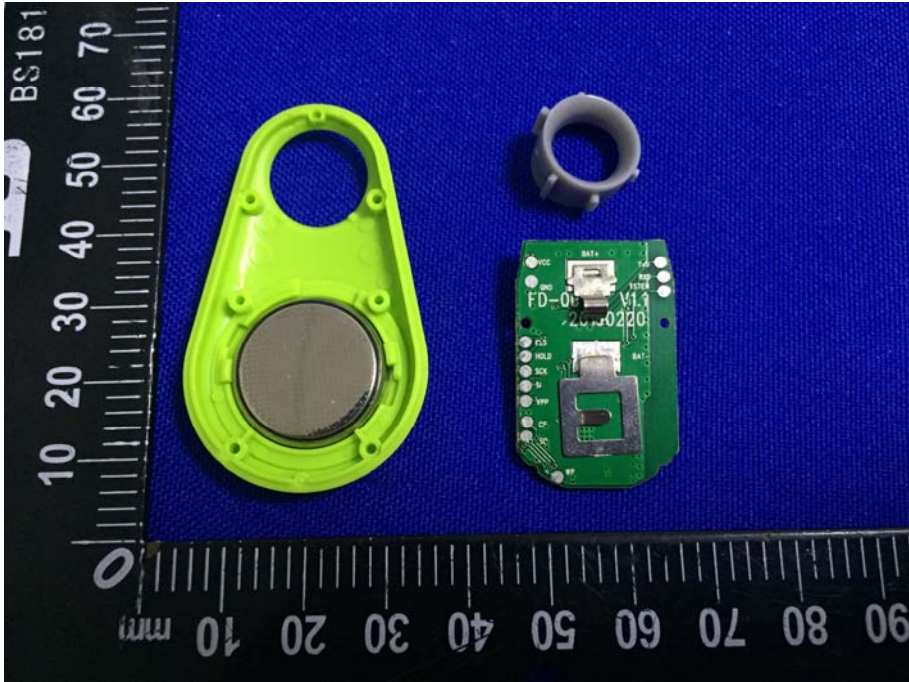

Product: finder

Model: JPAT1

Internal Photos

Bluetooth Antenna