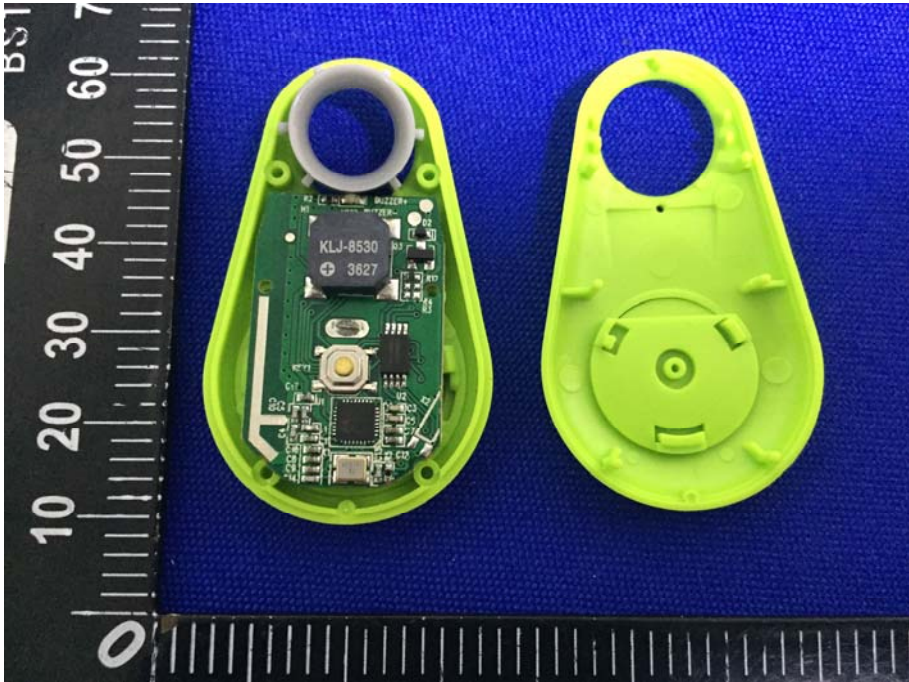

Product: finder

Model: JPAT1

Internal Photos

Bluetooth Antenna