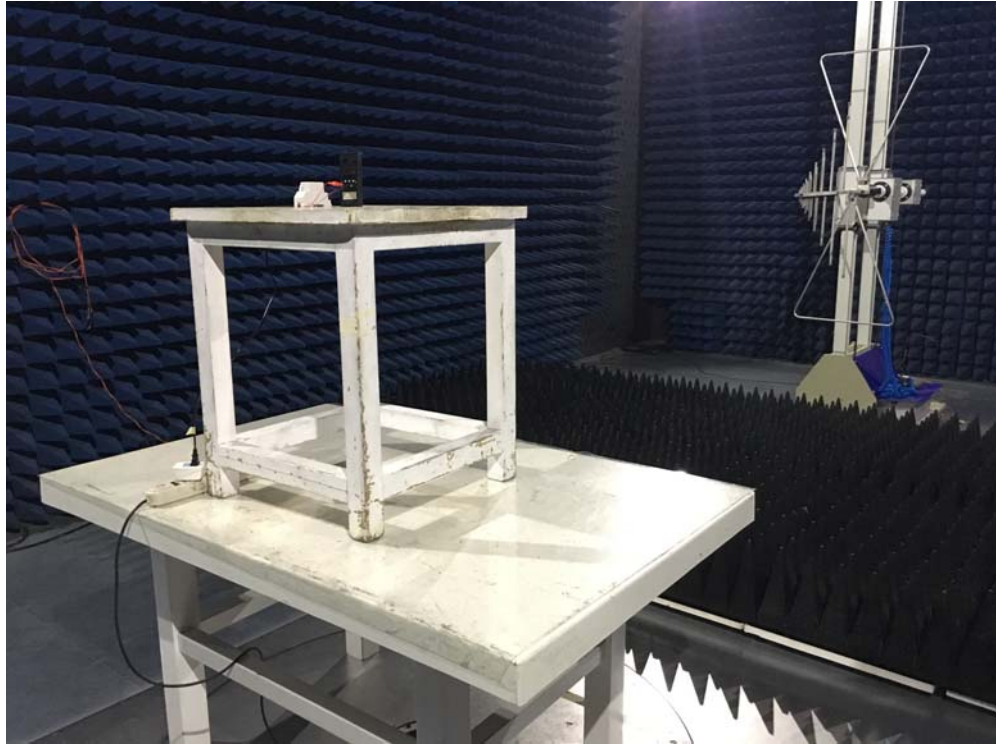

## Appendix WTS18S10126788W-Photos

---

### 1 Photographs – Constructional Details

#### 1.1 WIFI/433.92MHz Setup photo Model VP-K FCC ID: 2AAV8VP-K

##### Spurious Emissions Radiated Test Setup

For 30MHz-1000MHz

For Above 1GHz