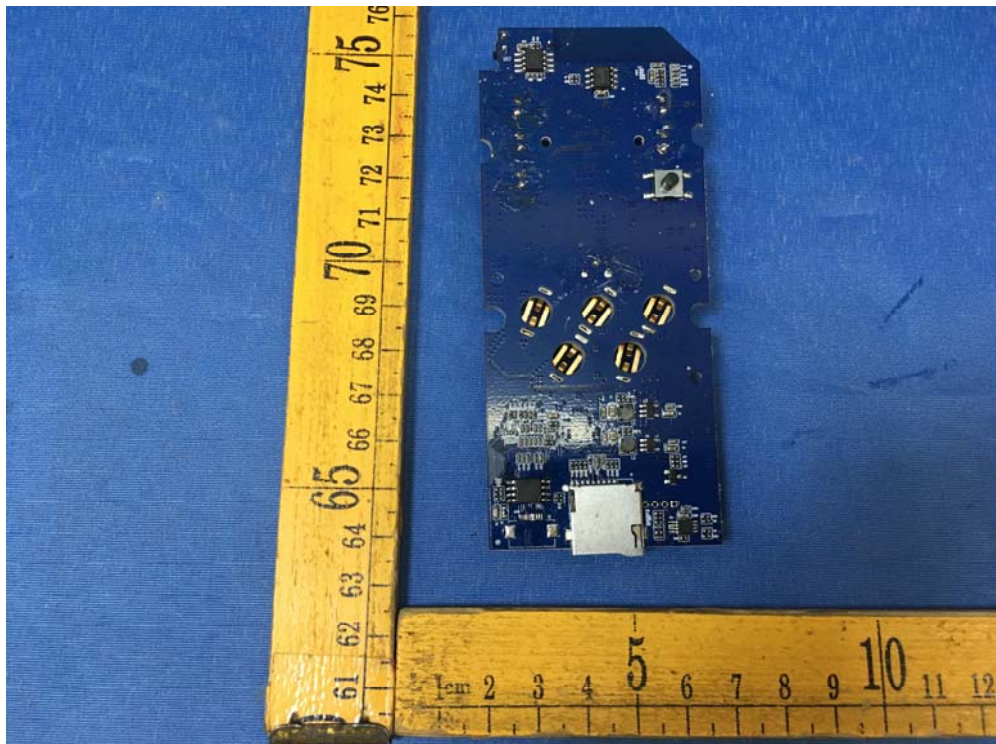

AppendixWTS18S10126788W-Photos

1.3 EUT – Open View Model VP-K FCC ID: 2AAV8VP-K

WIFI ANT.

433.92MHz ANT.

AppendixWTS18S10126788W-Photos

Appendix WTS18S10126788W-Photos

AppendixWTS18S10126788W-Photos

AppendixWTS18S10126788W-Photos

WiFi Module

====End=====