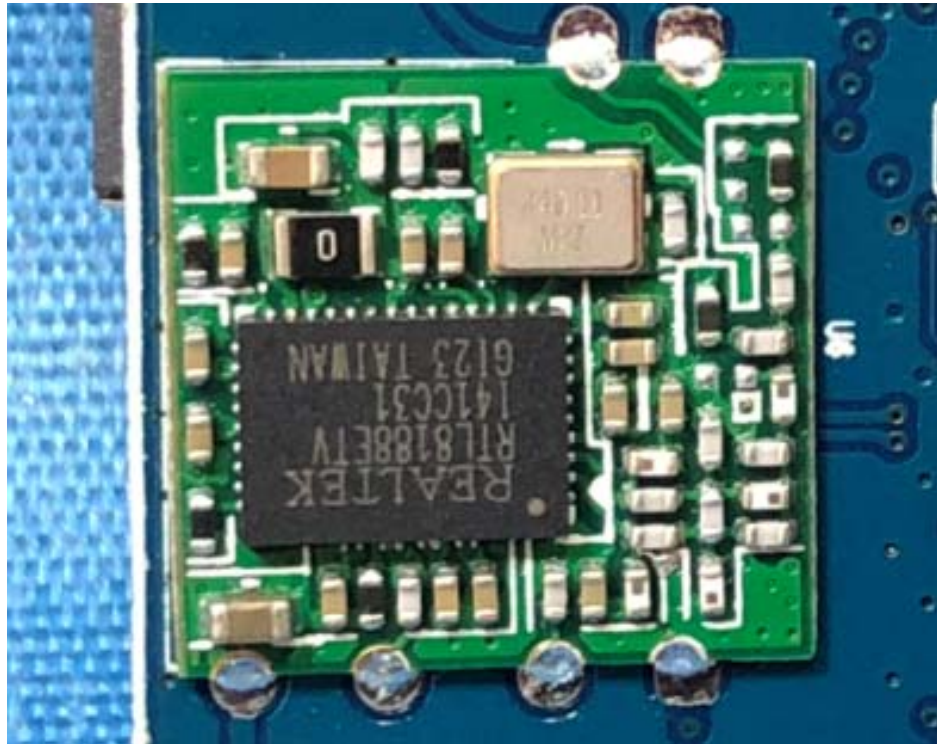

AppendixWTS18S10126788W-Photos

1.3 EUT – Open View Model VP-K FCC ID: 2AAV8VP-K

WIFI ANT.

433.92MHz ANT.

AppendixWTS18S10126788W-Photos

Appendix WTS18S10126788W-Photos

AppendixWTS18S10126788W-Photos

AppendixWTS18S10126788W-Photos

WiFi Module

====End=====