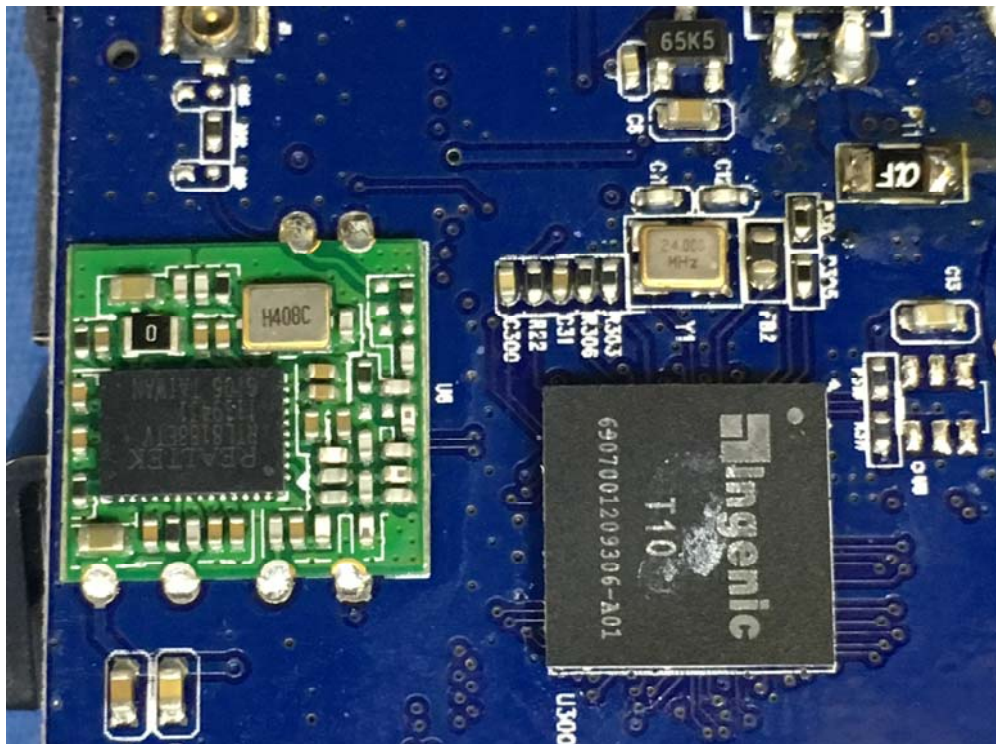

AppendixWTS18S10126788W-Photos

1.3 EUT – Open View Model VP-K FCC ID: 2AAV8VP-K

WIFI ANT.

433.92MHz ANT.

AppendixWTS18S10126788W-Photos

Appendix WTS18S10126788W-Photos

AppendixWTS18S10126788W-Photos

AppendixWTS18S10126788W-Photos

WiFi Module

====End=====