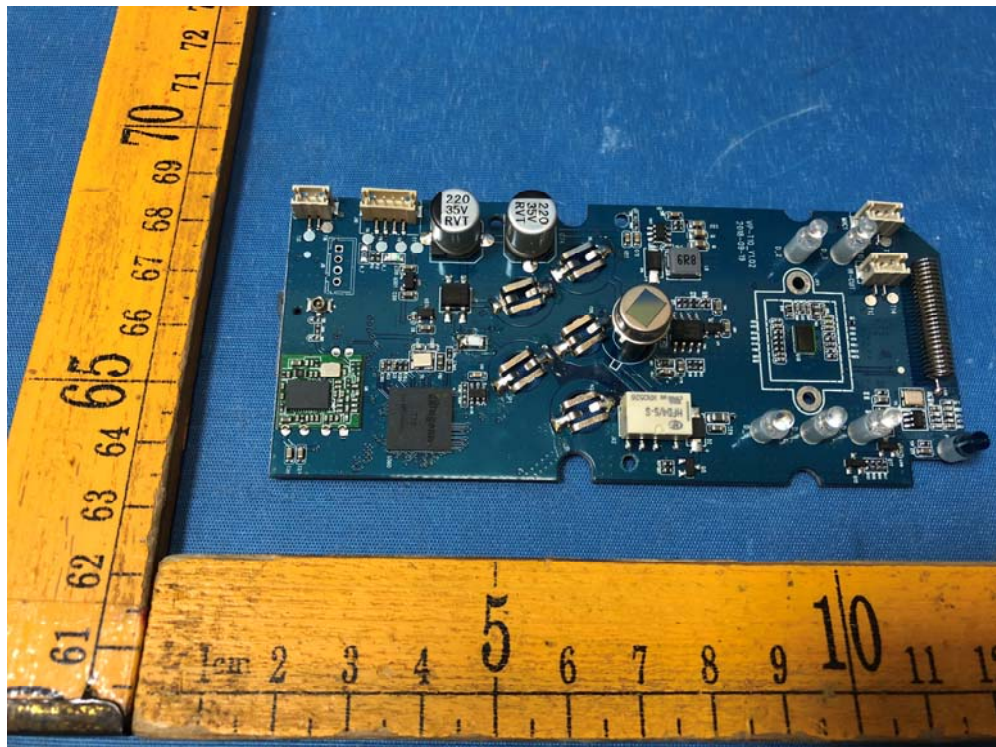

AppendixWTS18S10126788W-Photos

1.3 EUT – Open View Model VP-K FCC ID: 2AAV8VP-K

WIFI ANT.

433.92MHz ANT.

AppendixWTS18S10126788W-Photos

Appendix WTS18S10126788W-Photos

AppendixWTS18S10126788W-Photos

AppendixWTS18S10126788W-Photos

WiFi Module

====End=====