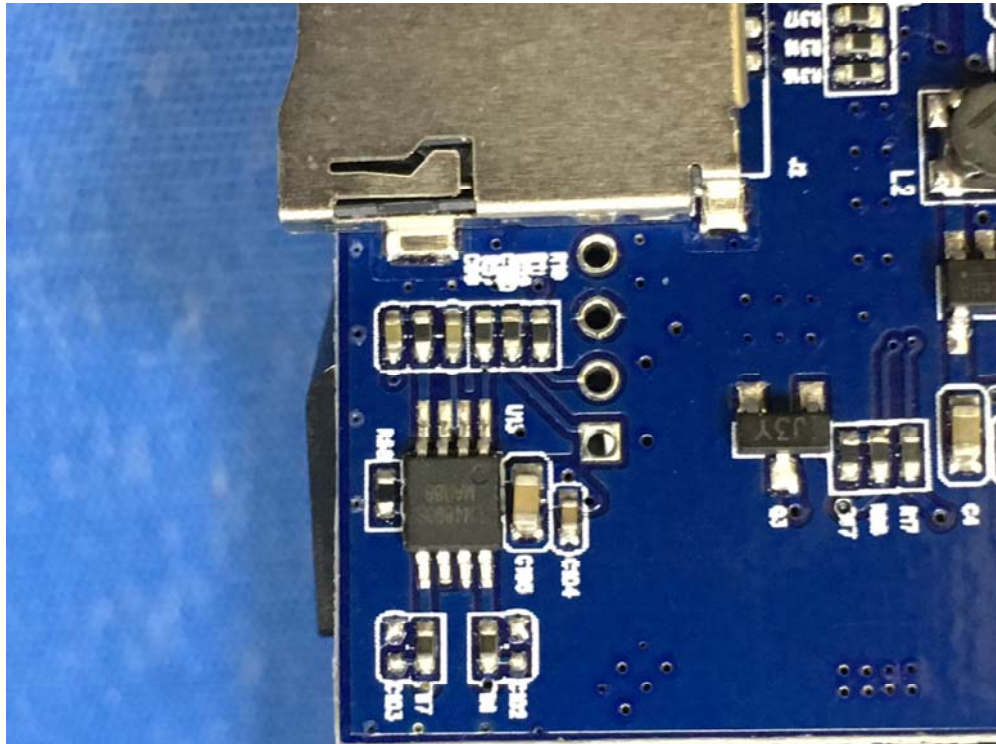

AppendixWTS18S10126788W-Photos

1.3 EUT – Open View Model VP-K FCC ID: 2AAV8VP-K

WIFI ANT.

433.92MHz ANT.

AppendixWTS18S10126788W-Photos

Appendix WTS18S10126788W-Photos

AppendixWTS18S10126788W-Photos

AppendixWTS18S10126788W-Photos

WiFi Module

====End=====