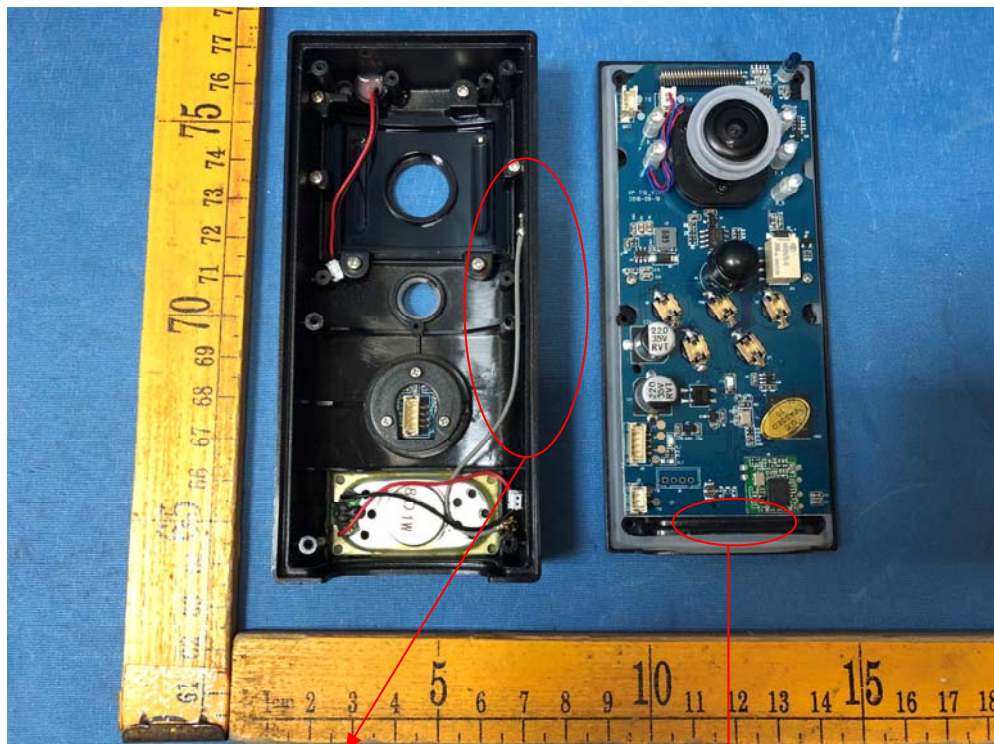

AppendixWTS18S10126788W-Photos

1.3 EUT – Open View Model VP-K FCC ID: 2AAV8VP-K

WIFI ANT.

433.92MHz ANT.

AppendixWTS18S10126788W-Photos

Appendix WTS18S10126788W-Photos

AppendixWTS18S10126788W-Photos

AppendixWTS18S10126788W-Photos

WiFi Module

====End=====