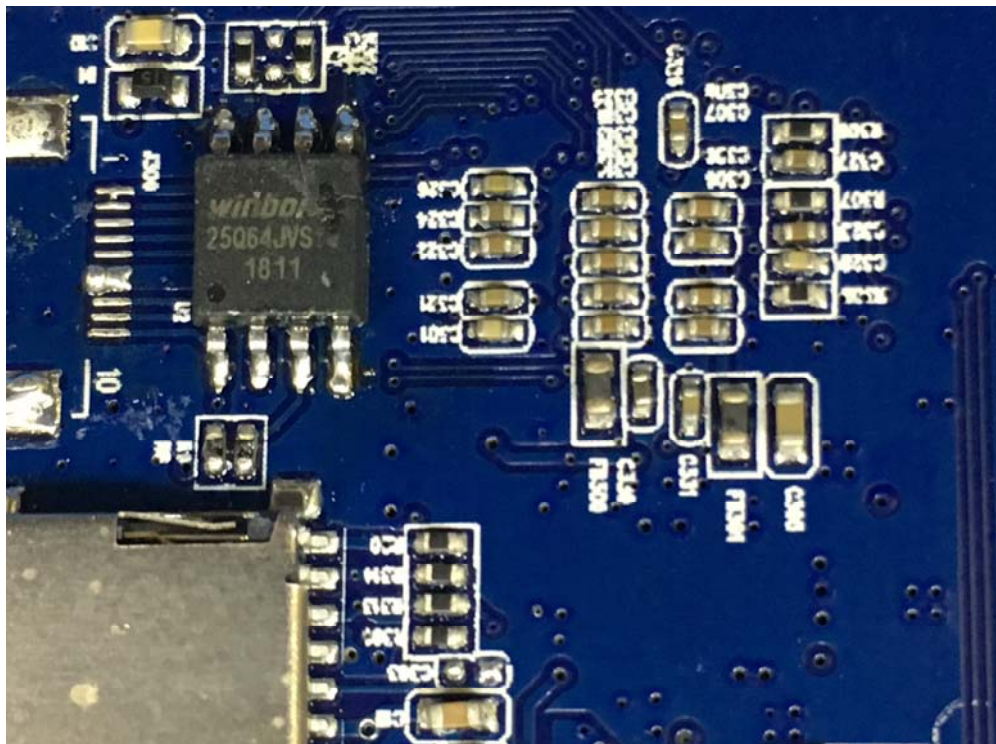

AppendixWTS18S10126788W-Photos

1.3 EUT – Open View Model VP-K FCC ID: 2AAV8VP-K

WIFI ANT.

433.92MHz ANT.

AppendixWTS18S10126788W-Photos

Appendix WTS18S10126788W-Photos

AppendixWTS18S10126788W-Photos

AppendixWTS18S10126788W-Photos

WiFi Module

====End=====