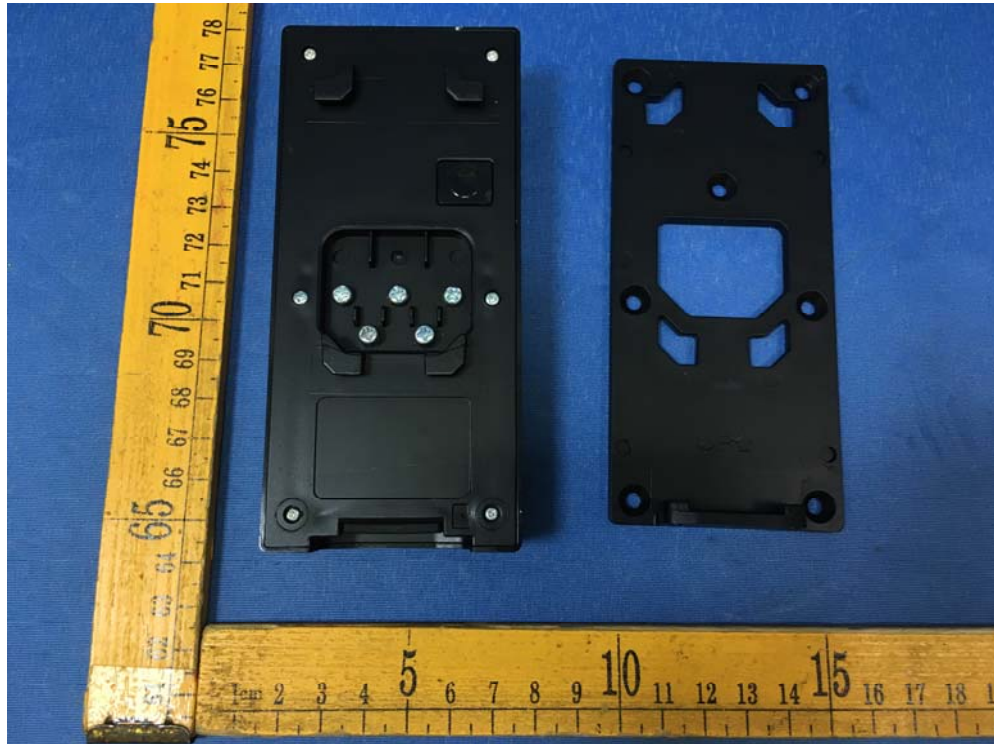

AppendixWTS18S10126788W-Photos

1.3 EUT – Open View Model VP-K FCC ID: 2AAV8VP-K

WIFI ANT.

433.92MHz ANT.

AppendixWTS18S10126788W-Photos

Appendix WTS18S10126788W-Photos

AppendixWTS18S10126788W-Photos

AppendixWTS18S10126788W-Photos