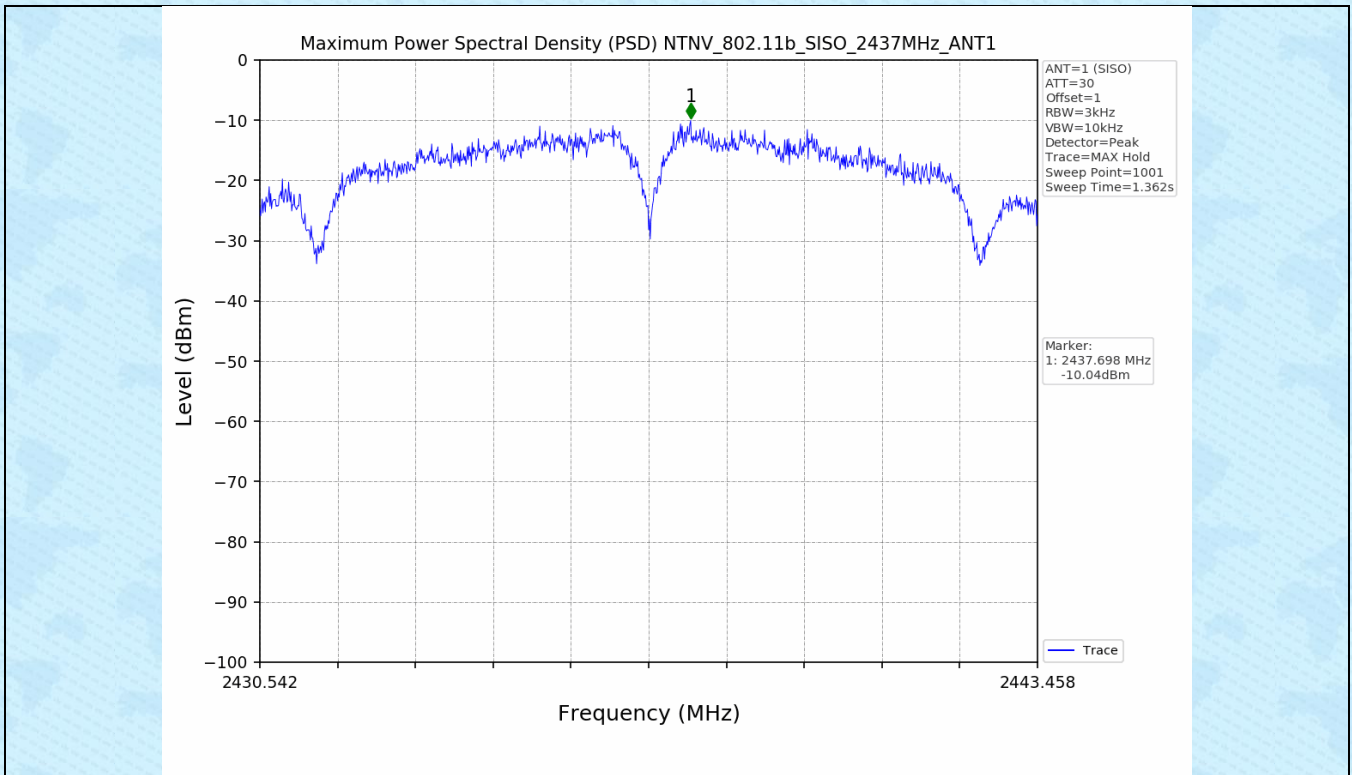

3.2 Test Graph