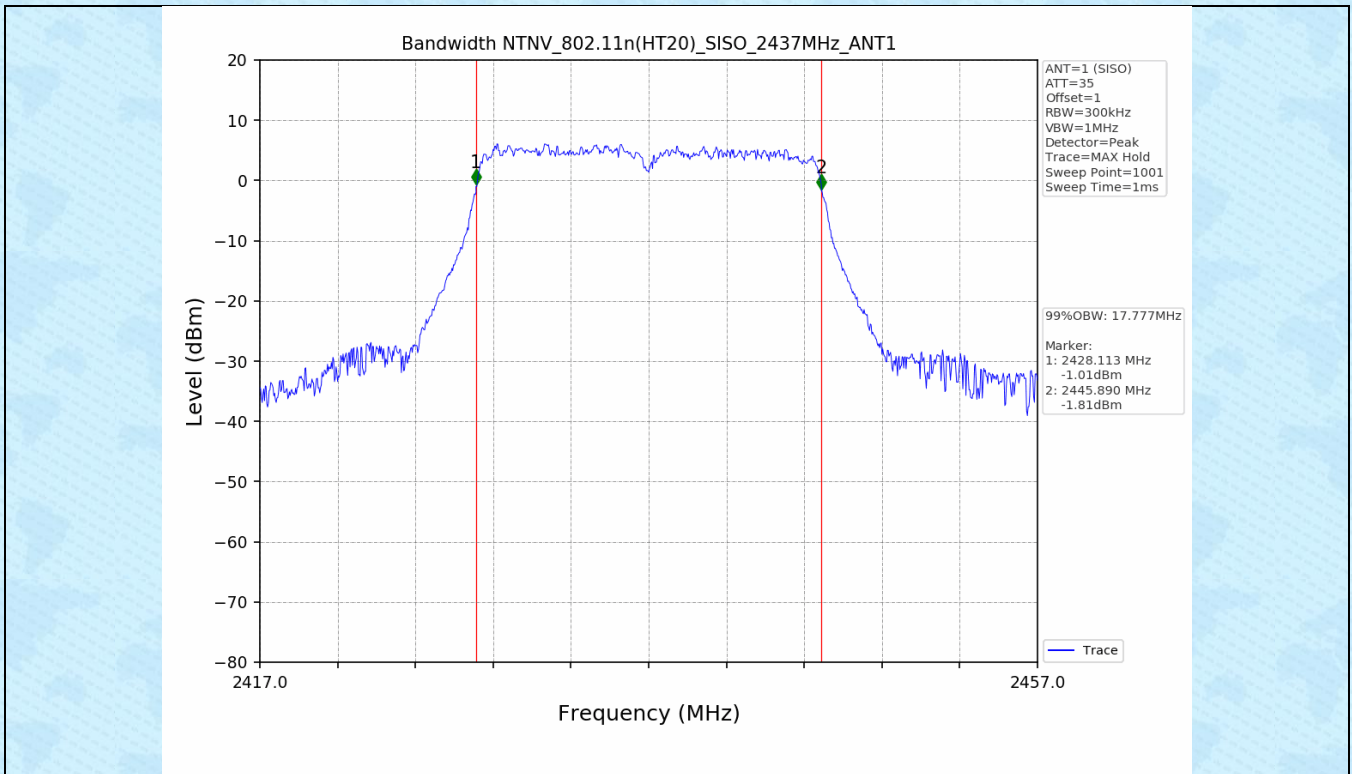

## 1.2 Test Graph - 6dB Bandwidth

### 1.3 Test Graph - 99% Occupied Bandwidth