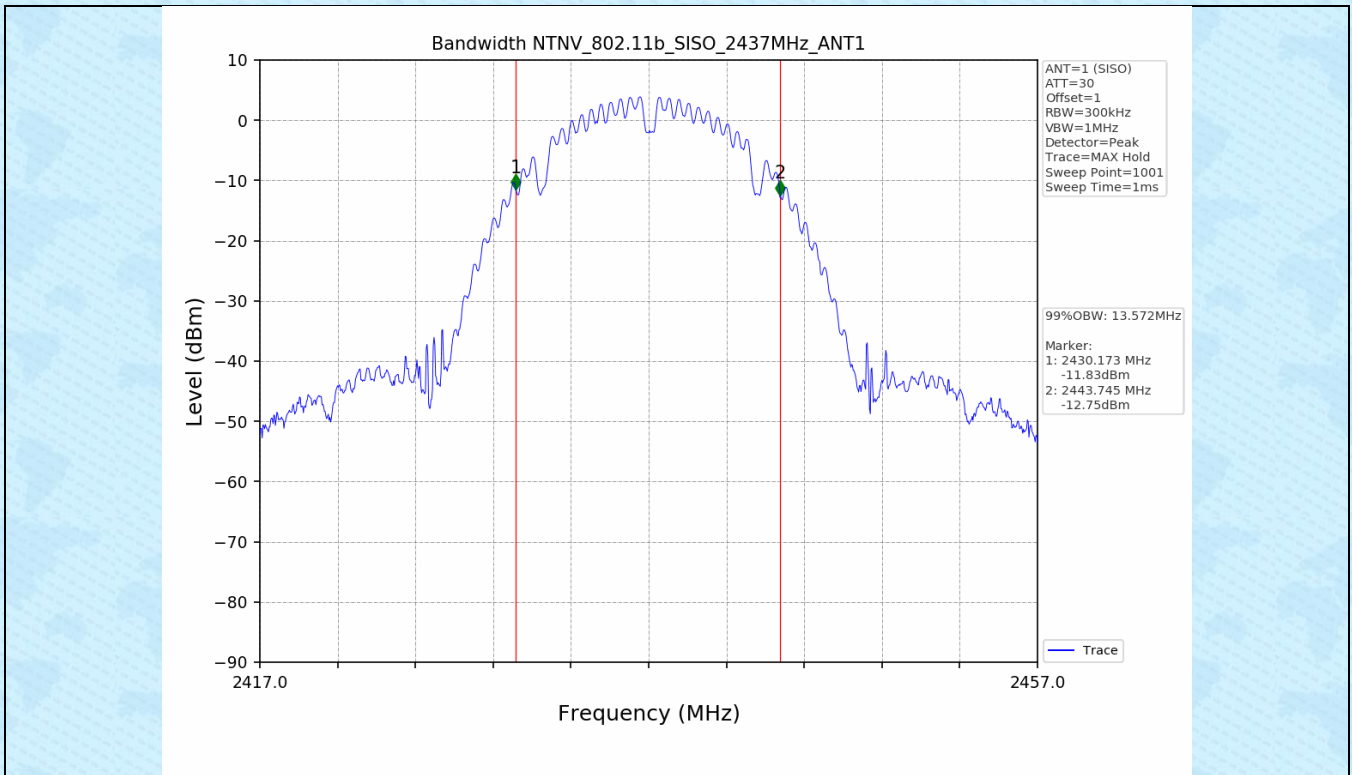

## 1.2 Test Graph - 6dB Bandwidth

### 1.3 Test Graph - 99% Occupied Bandwidth