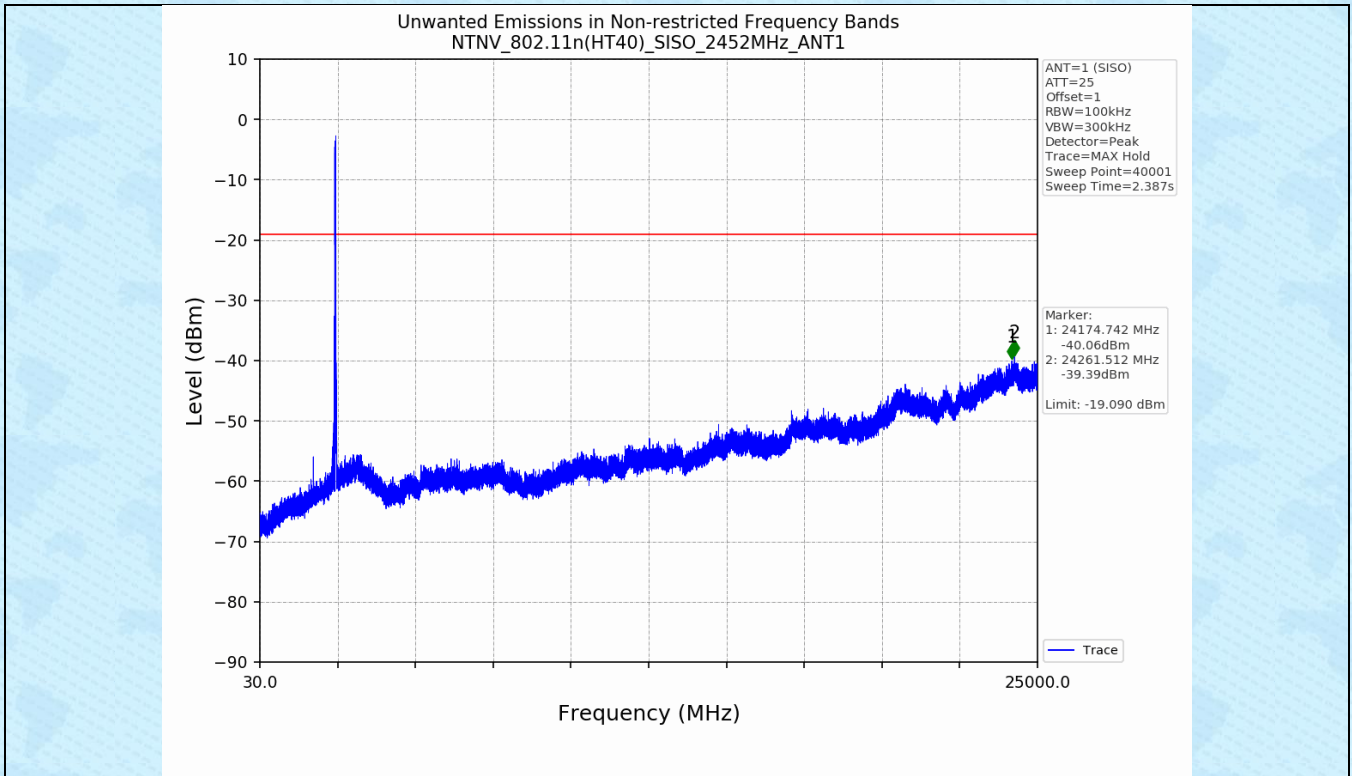

### 4.1 Test Result

Test Mode	Frequency (MHz)	TX Type	ANT No.	Spurious Conducted Emission (dBm)	Limits (dBm)	Verdict
802.11b	2412	SISO	1	Refer to test graph	-15.38	PASS
	2437	SISO	1	Refer to test graph	-15.38	PASS
	2462	SISO	1	Refer to test graph	-15.38	PASS
802.11g	2412	SISO	1	Refer to test graph	-14.88	PASS
	2437	SISO	1	Refer to test graph	-14.88	PASS
	2462	SISO	1	Refer to test graph	-14.88	PASS
802.11n(HT20)	2412	SISO	1	Refer to test graph	-15.41	PASS
	2437	SISO	1	Refer to test graph	-15.41	PASS
	2462	SISO	1	Refer to test graph	-15.41	PASS
802.11n(HT40)	2422	SISO	1	Refer to test graph	-19.09	PASS
	2437	SISO	1	Refer to test graph	-19.09	PASS
	2452	SISO	1	Refer to test graph	-19.09	PASS

### 4.2 Test Graph

-----End-----