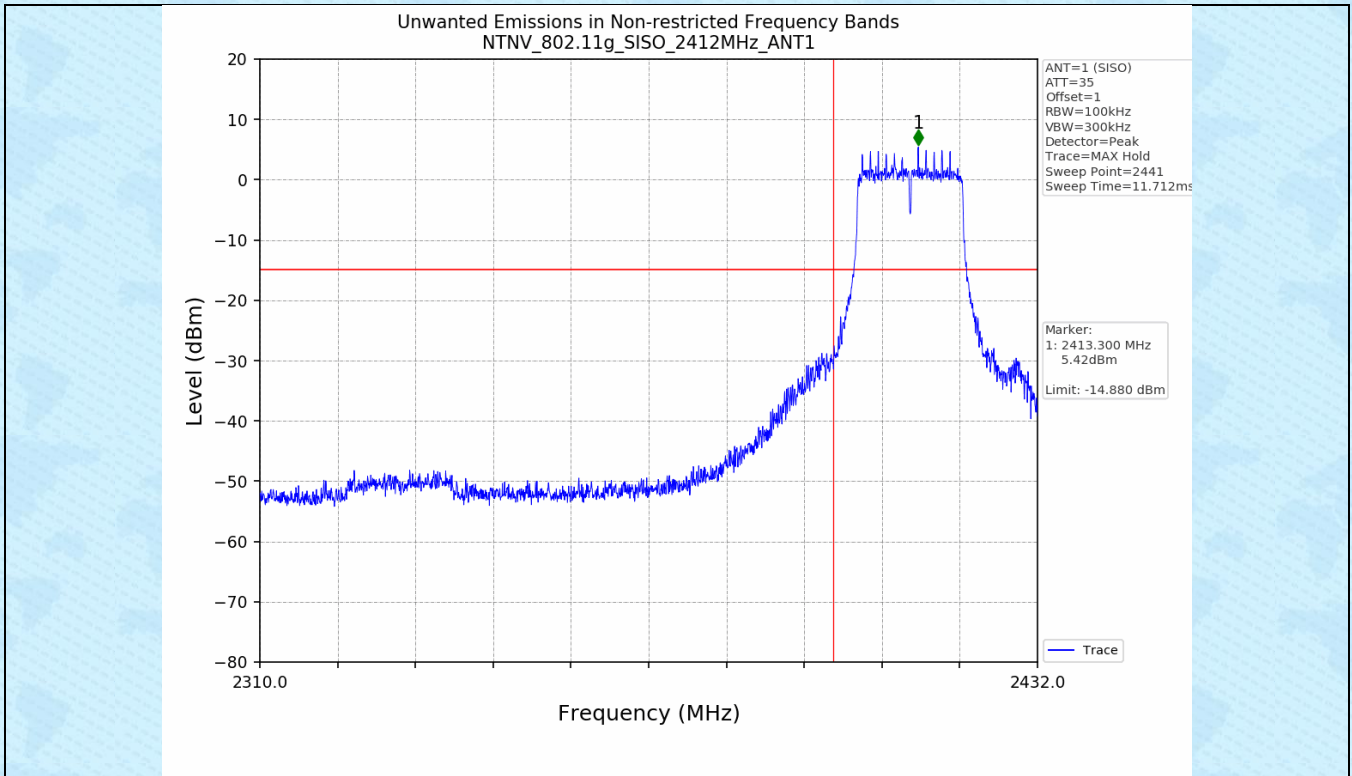

### 4.1 Test Result

Test Mode	Frequency (MHz)	TX Type	ANT No.	Spurious Conducted Emission (dBm)	Limits (dBm)	Verdict
802.11b	2412	SISO	1	Refer to test graph	-15.38	PASS
	2437	SISO	1	Refer to test graph	-15.38	PASS
	2462	SISO	1	Refer to test graph	-15.38	PASS
802.11g	2412	SISO	1	Refer to test graph	-14.88	PASS
	2437	SISO	1	Refer to test graph	-14.88	PASS
	2462	SISO	1	Refer to test graph	-14.88	PASS
802.11n(HT20)	2412	SISO	1	Refer to test graph	-15.41	PASS
	2437	SISO	1	Refer to test graph	-15.41	PASS
	2462	SISO	1	Refer to test graph	-15.41	PASS
802.11n(HT40)	2422	SISO	1	Refer to test graph	-19.09	PASS
	2437	SISO	1	Refer to test graph	-19.09	PASS
	2452	SISO	1	Refer to test graph	-19.09	PASS

### 4.2 Test Graph

-----End-----