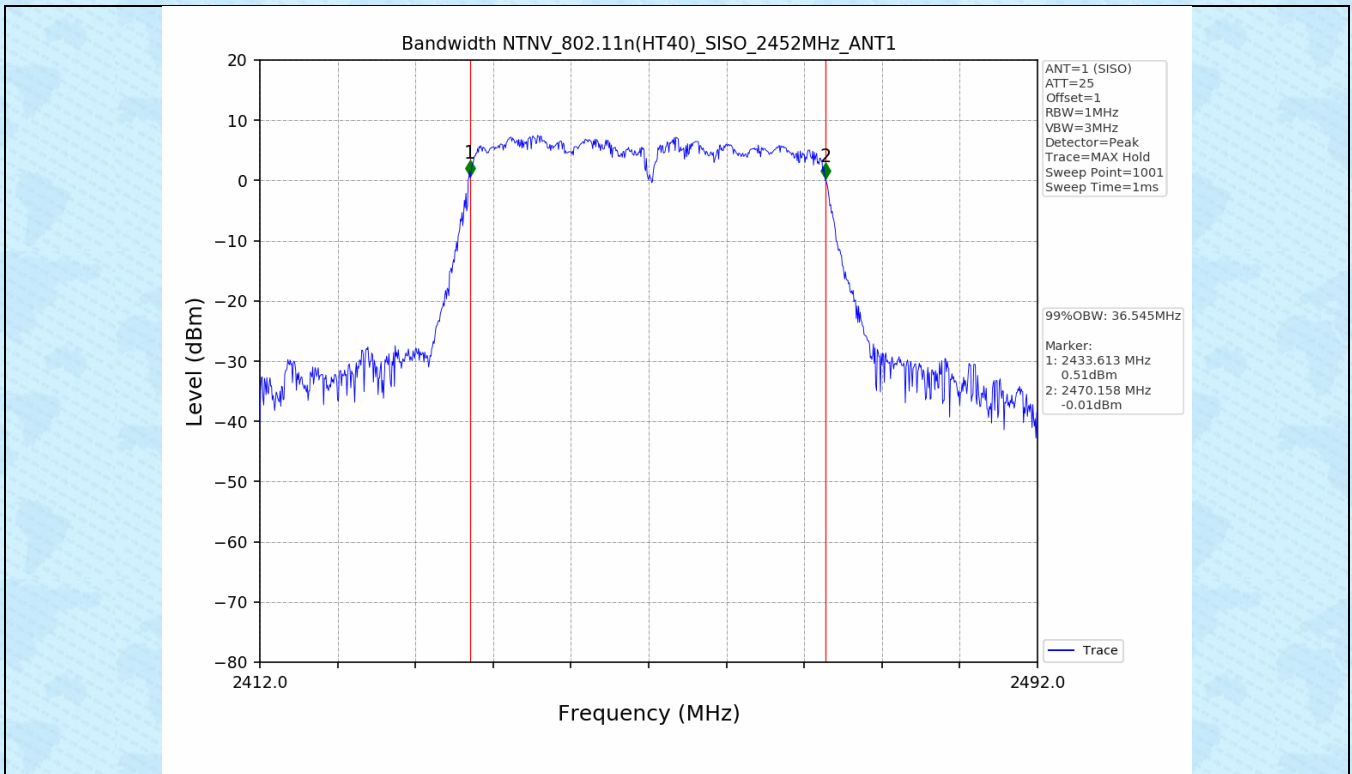

## 1.2 Test Graph - 6dB Bandwidth

### 1.3 Test Graph - 99% Occupied Bandwidth

## 2. Maximum Conducted Output Power