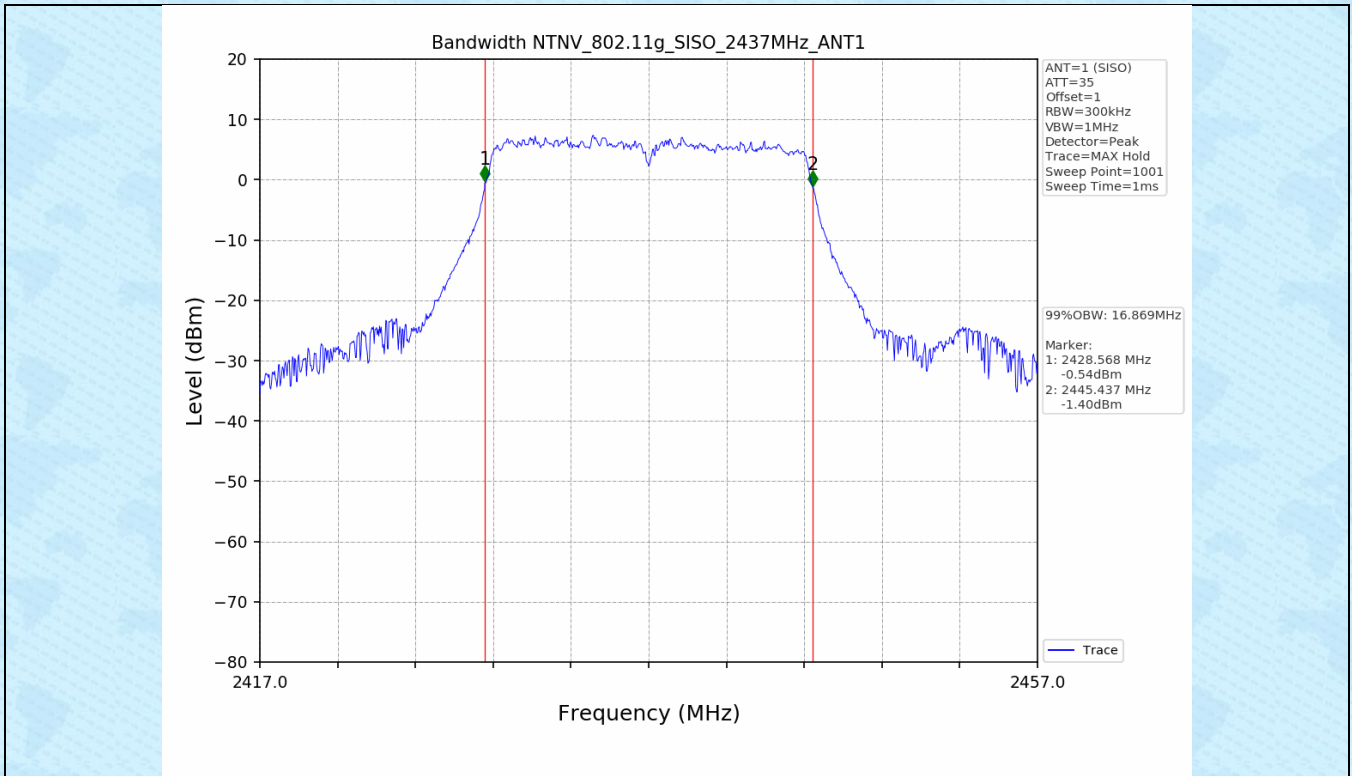

## 1.2 Test Graph - 6dB Bandwidth

### 1.3 Test Graph - 99% Occupied Bandwidth