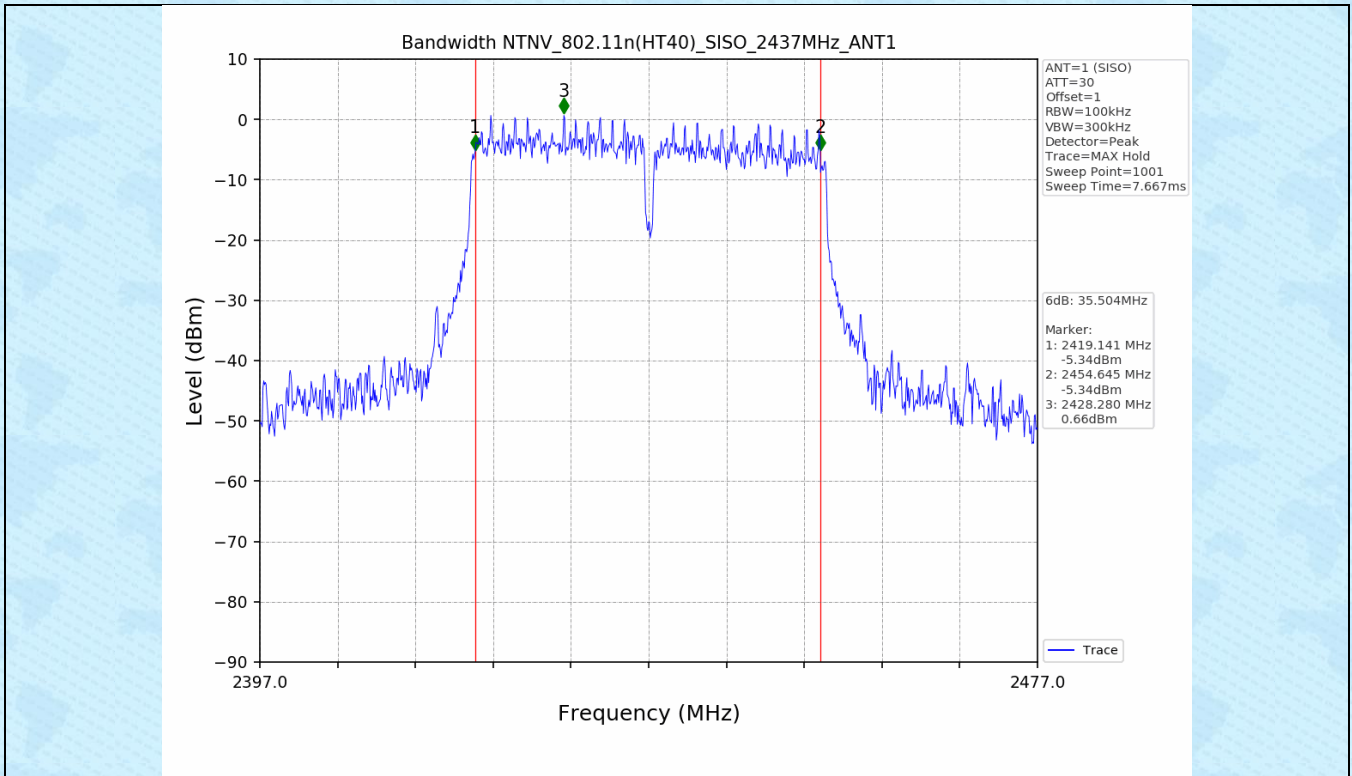

## 1.2 Test Graph - 6dB Bandwidth

### 1.3 Test Graph - 99% Occupied Bandwidth