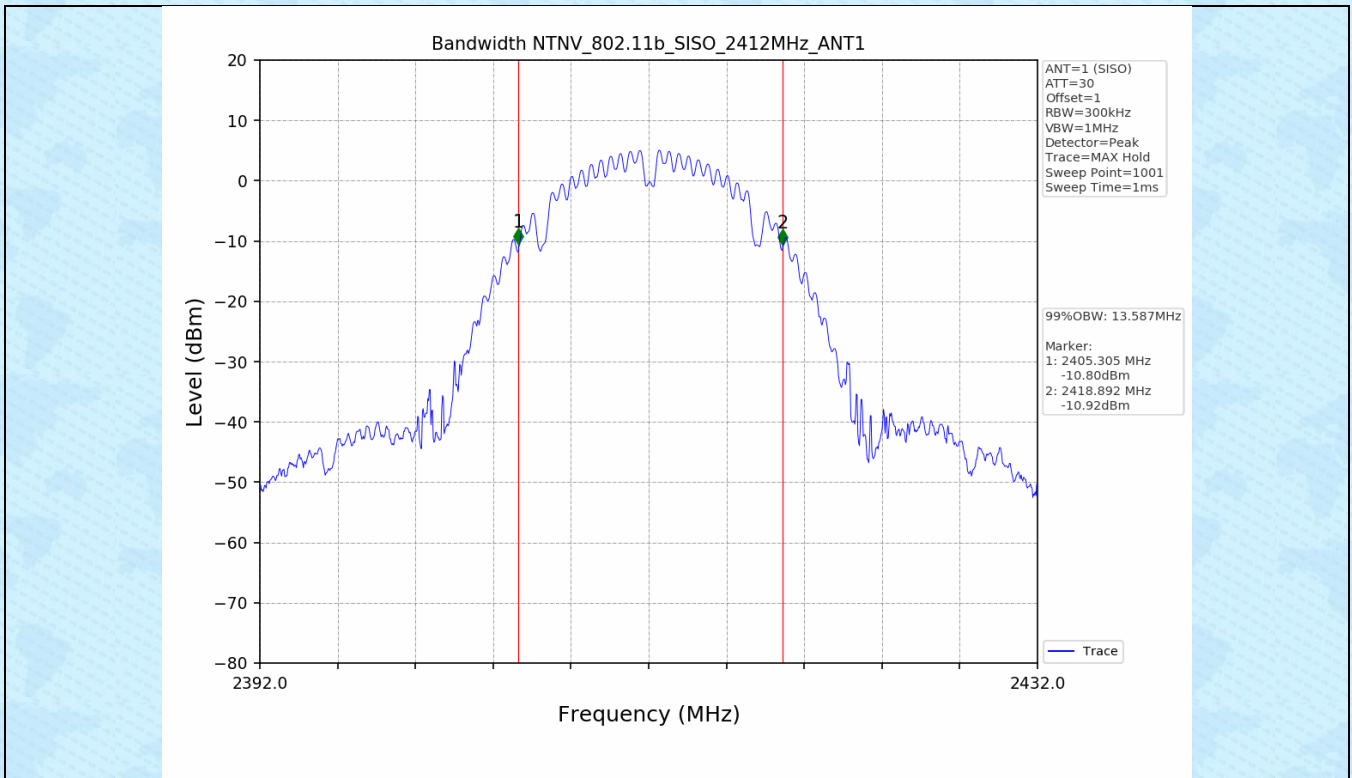

## 1.2 Test Graph - 6dB Bandwidth

### 1.3 Test Graph - 99% Occupied Bandwidth