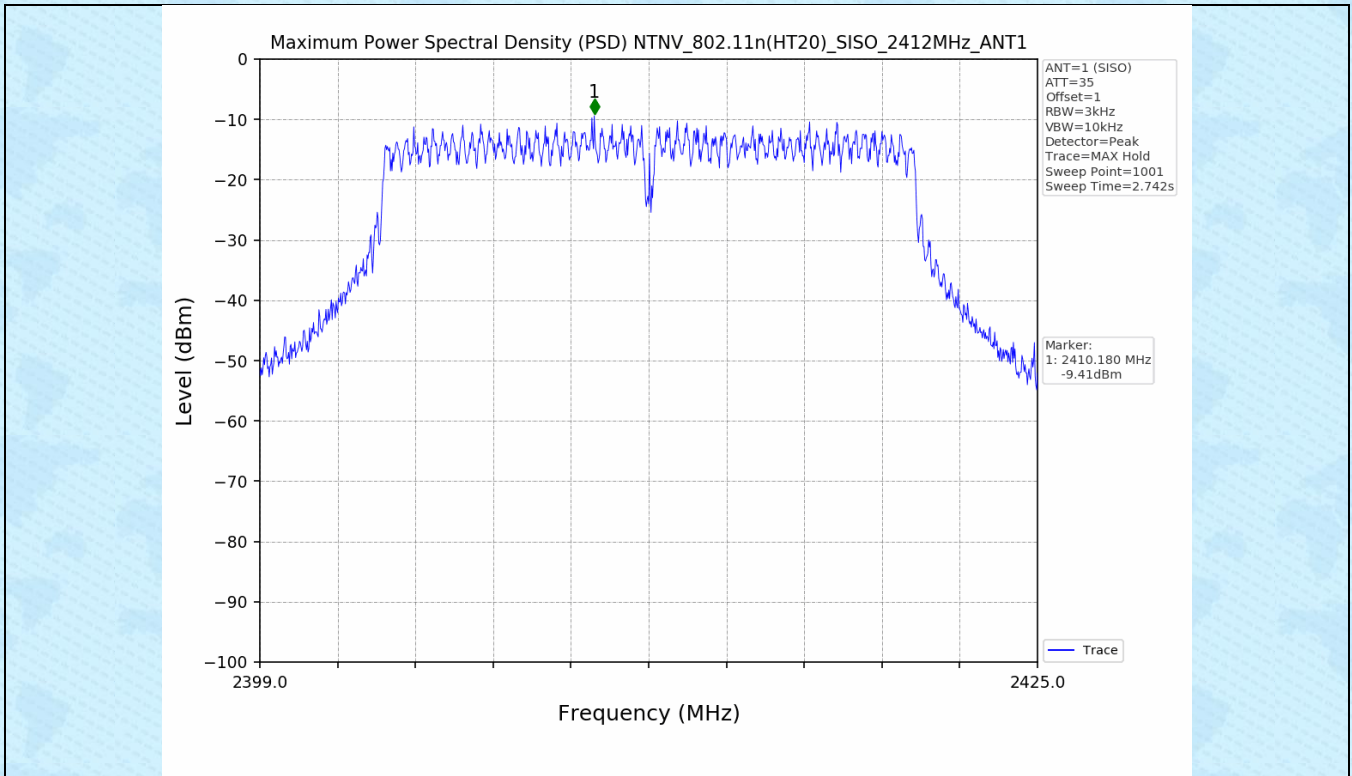

#### 3.1 Test Result

Test Mode	Frequency (MHz)	Tx Type	Maximum Power Spectral Density (dBm/3KHz)	Limits (dBm/3kHz)	Verdict
			Ant 1		
802.11b	2412	SISO	-9.22	≤8	PASS
	2437	SISO	-10.04	≤8	PASS
	2462	SISO	-10.16	≤8	PASS
802.11g	2412	SISO	-8.15	≤8	PASS
	2437	SISO	-8.35	≤8	PASS
	2462	SISO	-9.51	≤8	PASS
802.11n(HT20)	2412	SISO	-9.41	≤8	PASS
	2437	SISO	-9.86	≤8	PASS
	2462	SISO	-11.08	≤8	PASS
802.11n(HT40)	2422	SISO	-16.02	≤8	PASS
	2437	SISO	-15.83	≤8	PASS
	2452	SISO	-16.98	≤8	PASS

### 3.2 Test Graph