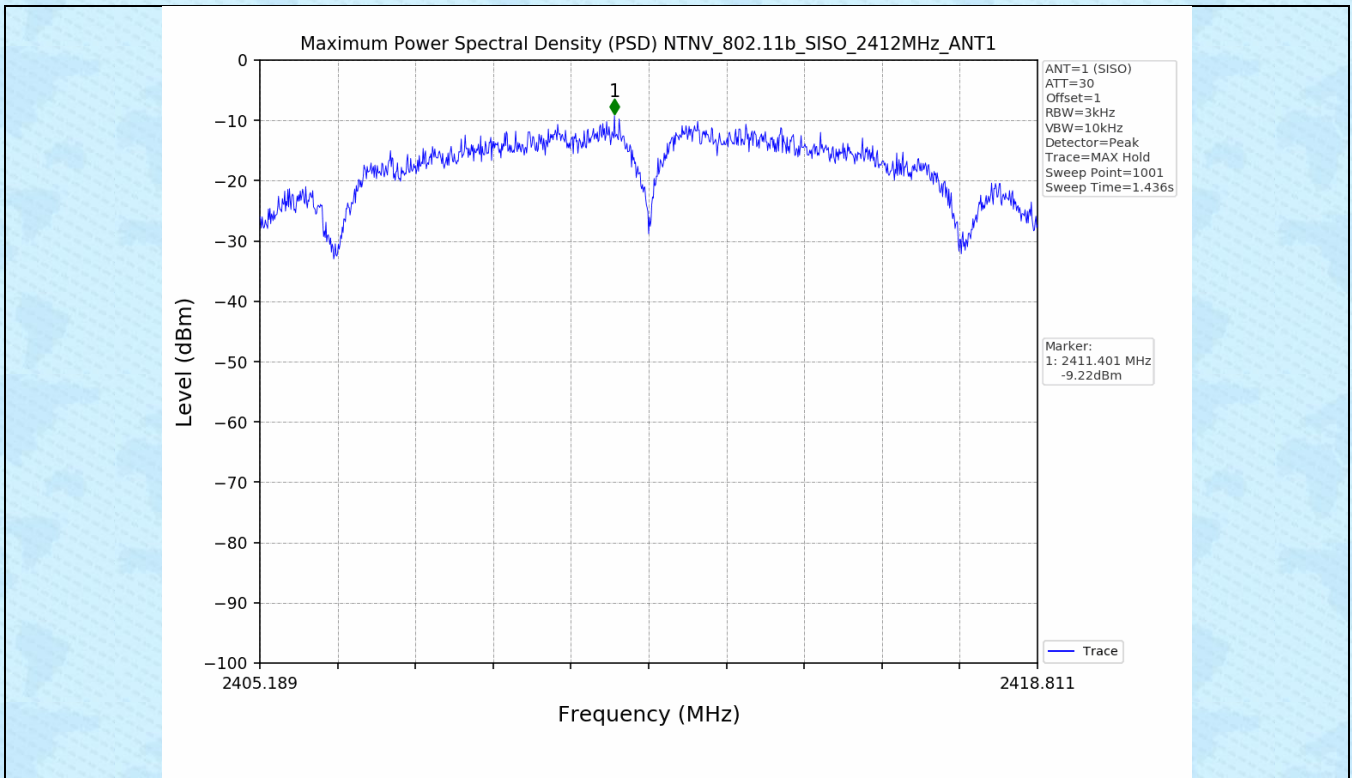

3.2 Test Graph