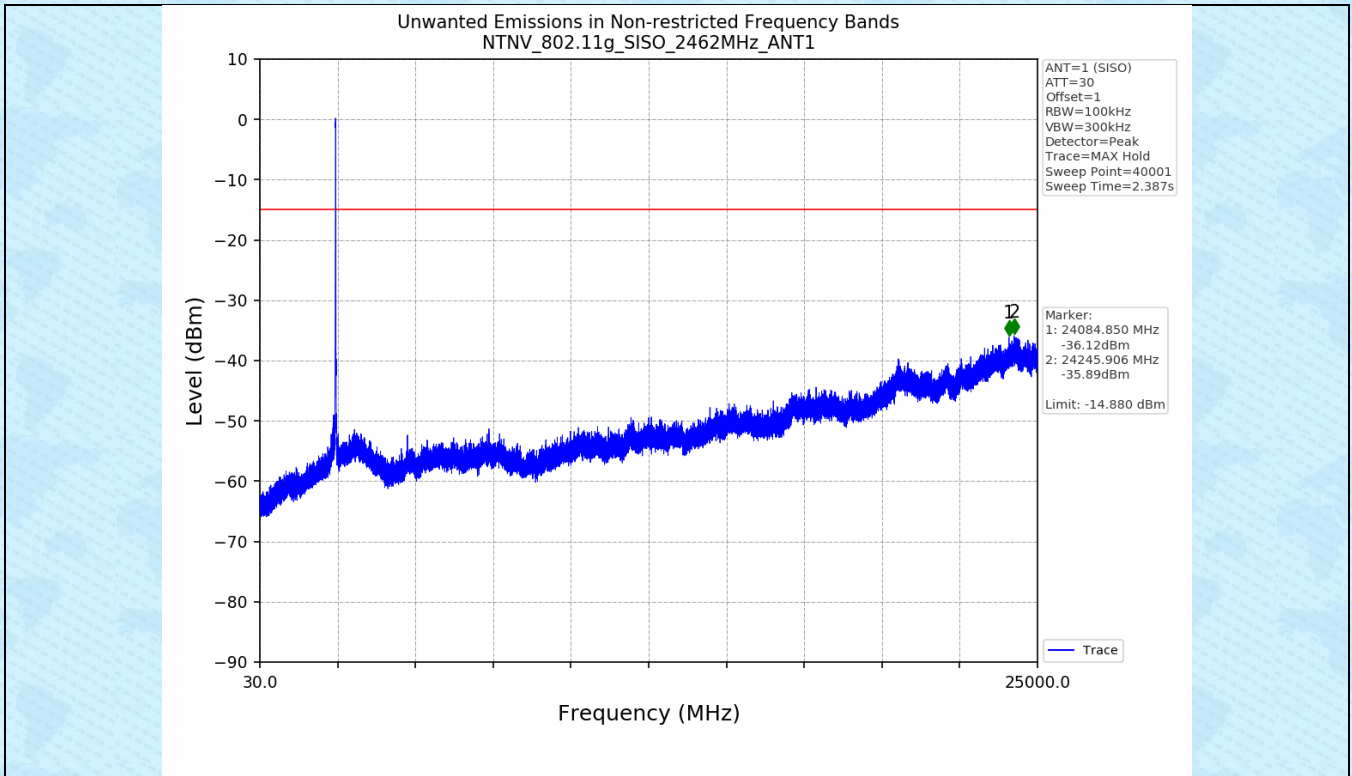

### 4.1 Test Result

Test Mode	Frequency (MHz)	TX Type	ANT No.	Spurious Conducted Emission (dBm)	Limits (dBm)	Verdict
802.11b	2412	SISO	1	Refer to test graph	-15.38	PASS
	2437	SISO	1	Refer to test graph	-15.38	PASS
	2462	SISO	1	Refer to test graph	-15.38	PASS
802.11g	2412	SISO	1	Refer to test graph	-14.88	PASS
	2437	SISO	1	Refer to test graph	-14.88	PASS
	2462	SISO	1	Refer to test graph	-14.88	PASS
802.11n(HT20)	2412	SISO	1	Refer to test graph	-15.41	PASS
	2437	SISO	1	Refer to test graph	-15.41	PASS
	2462	SISO	1	Refer to test graph	-15.41	PASS
802.11n(HT40)	2422	SISO	1	Refer to test graph	-19.09	PASS
	2437	SISO	1	Refer to test graph	-19.09	PASS
	2452	SISO	1	Refer to test graph	-19.09	PASS

### 4.2 Test Graph

-----End-----