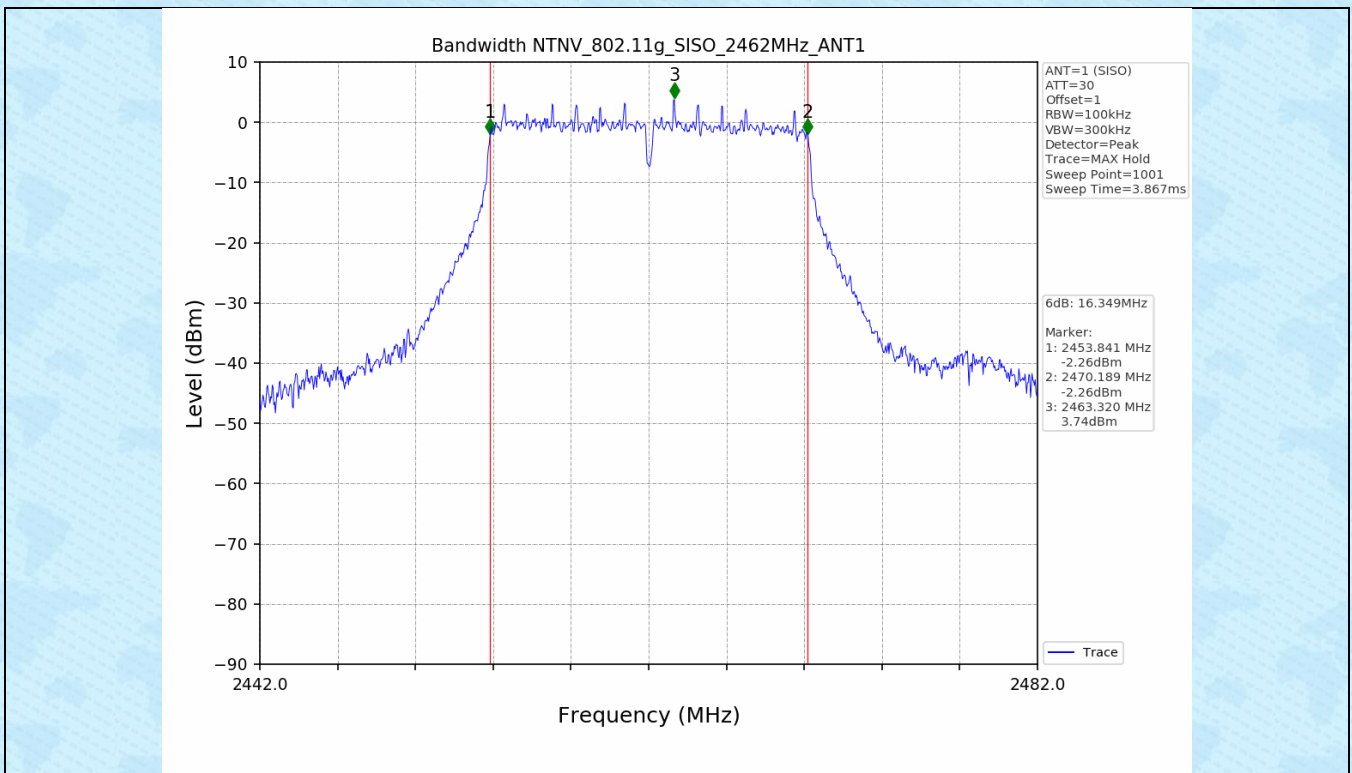

## 1.2 Test Graph - 6dB Bandwidth