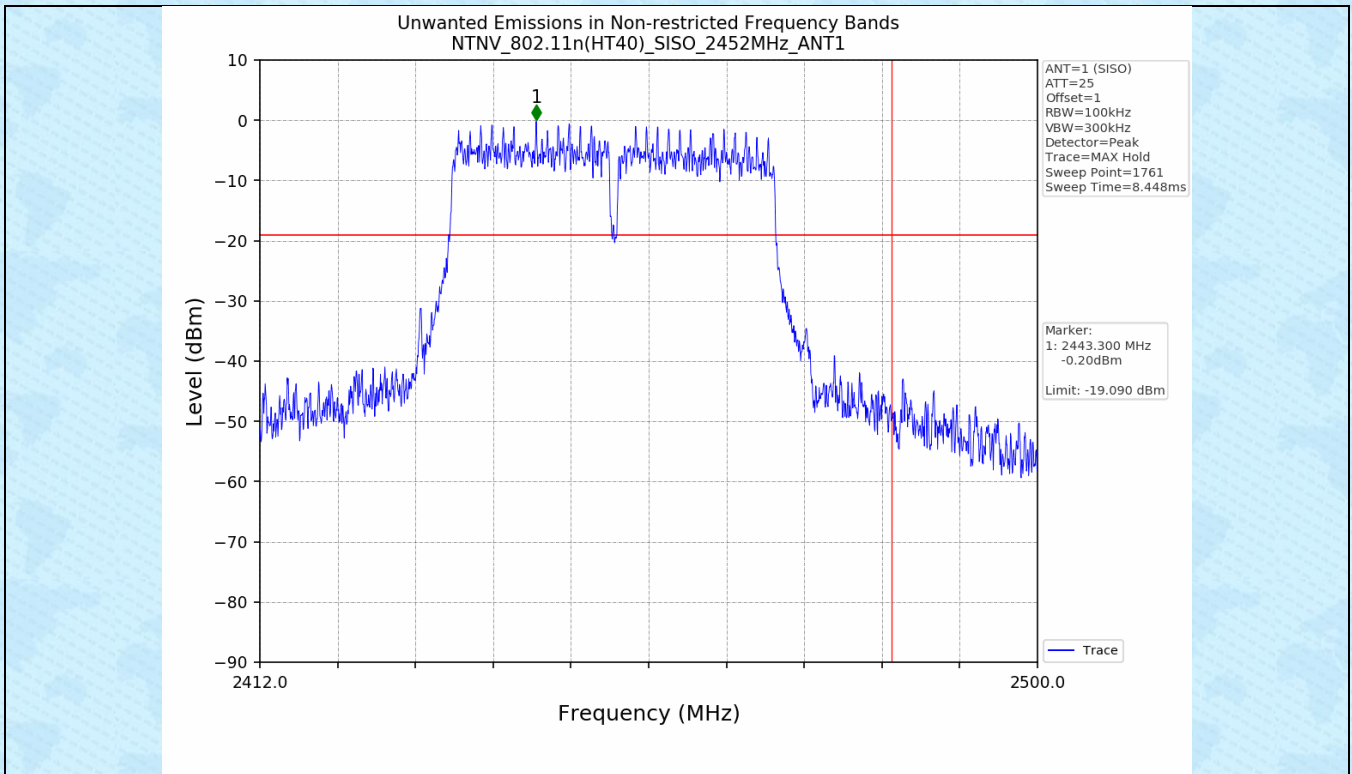

### 4.1 Test Result

Test Mode	Frequency (MHz)	TX Type	ANT No.	Spurious Conducted Emission (dBm)	Limits (dBm)	Verdict
802.11b	2412	SISO	1	Refer to test graph	-15.38	PASS
	2437	SISO	1	Refer to test graph	-15.38	PASS
	2462	SISO	1	Refer to test graph	-15.38	PASS
802.11g	2412	SISO	1	Refer to test graph	-14.88	PASS
	2437	SISO	1	Refer to test graph	-14.88	PASS
	2462	SISO	1	Refer to test graph	-14.88	PASS
802.11n(HT20)	2412	SISO	1	Refer to test graph	-15.41	PASS
	2437	SISO	1	Refer to test graph	-15.41	PASS
	2462	SISO	1	Refer to test graph	-15.41	PASS
802.11n(HT40)	2422	SISO	1	Refer to test graph	-19.09	PASS
	2437	SISO	1	Refer to test graph	-19.09	PASS
	2452	SISO	1	Refer to test graph	-19.09	PASS

### 4.2 Test Graph

-----End-----