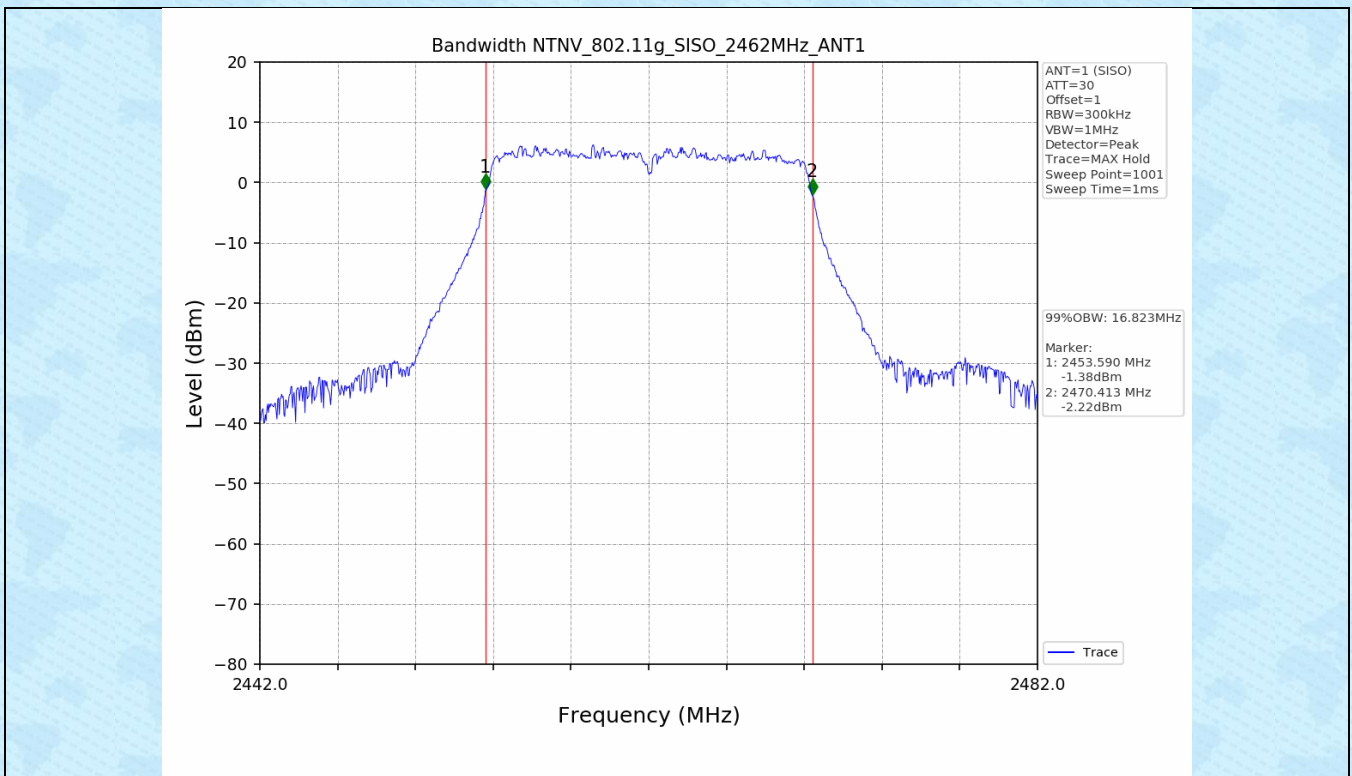

## 1.2 Test Graph - 6dB Bandwidth

### 1.3 Test Graph - 99% Occupied Bandwidth

## 2. Maximum Conducted Output Power