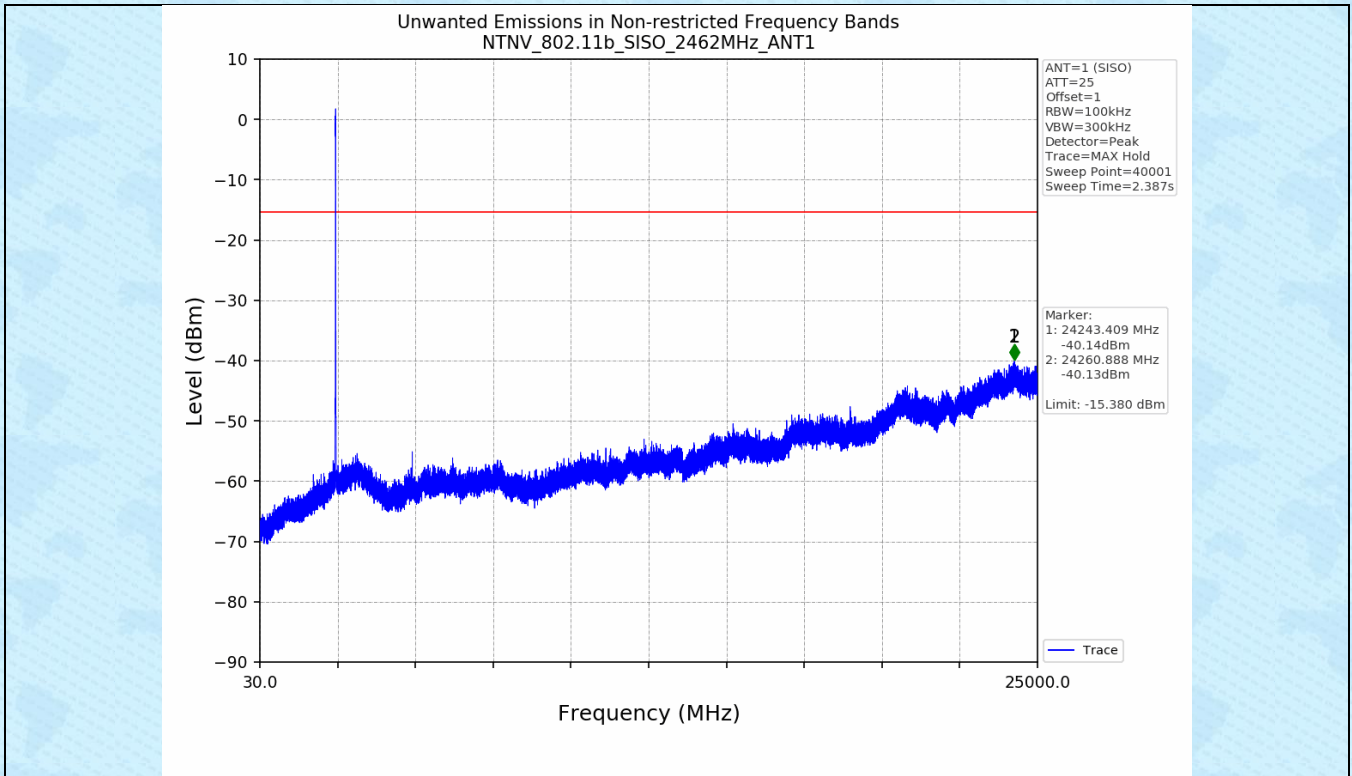

### 3.2 Test Graph

## 4. Unwanted Emissions in Non-restricted Frequency Bands

### 4.1 Test Result

Test Mode	Frequency (MHz)	TX Type	ANT No.	Spurious Conducted Emission (dBm)	Limits (dBm)	Verdict
802.11b	2412	SISO	1	Refer to test graph	-15.38	PASS
	2437	SISO	1	Refer to test graph	-15.38	PASS
	2462	SISO	1	Refer to test graph	-15.38	PASS
802.11g	2412	SISO	1	Refer to test graph	-14.88	PASS
	2437	SISO	1	Refer to test graph	-14.88	PASS
	2462	SISO	1	Refer to test graph	-14.88	PASS
802.11n(HT20)	2412	SISO	1	Refer to test graph	-15.41	PASS
	2437	SISO	1	Refer to test graph	-15.41	PASS
	2462	SISO	1	Refer to test graph	-15.41	PASS
802.11n(HT40)	2422	SISO	1	Refer to test graph	-19.09	PASS
	2437	SISO	1	Refer to test graph	-19.09	PASS
	2452	SISO	1	Refer to test graph	-19.09	PASS

### 4.2 Test Graph

-----End-----