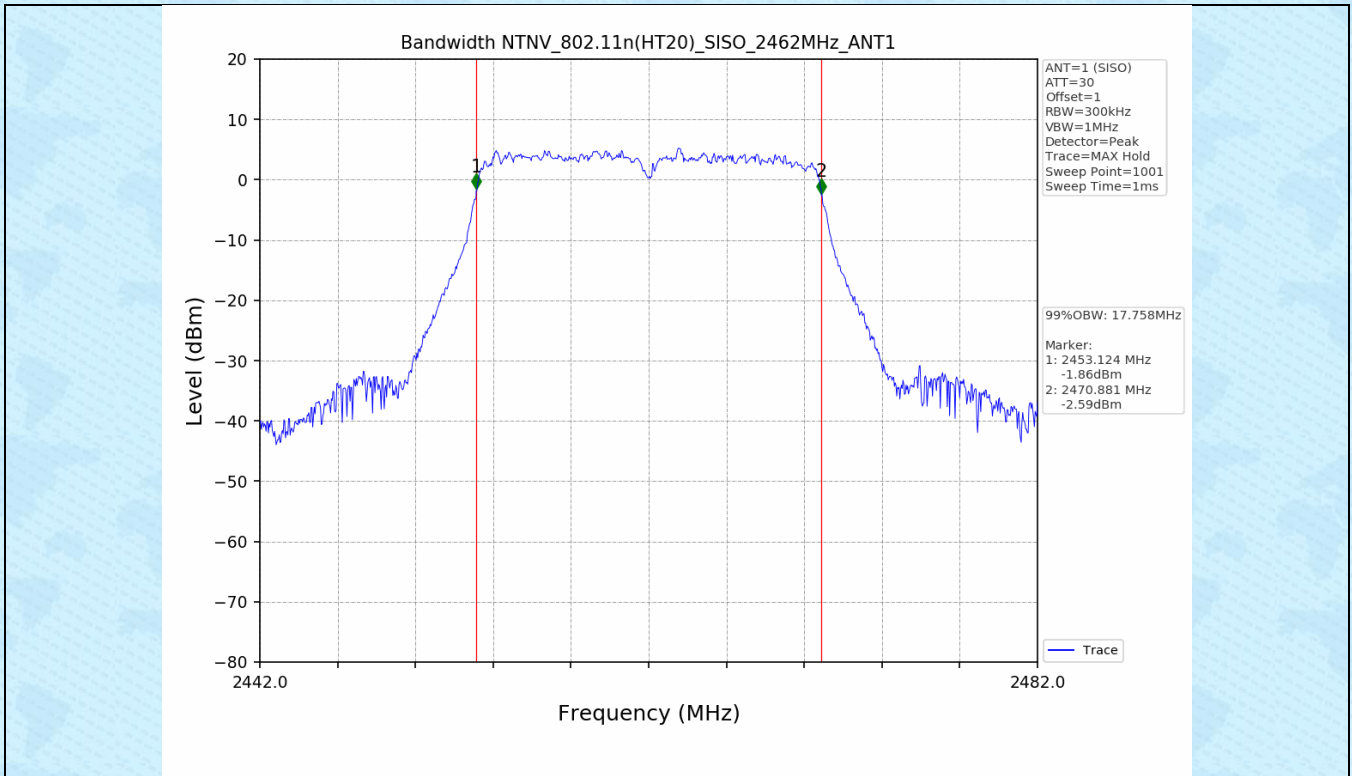

## 1.2 Test Graph - 6dB Bandwidth

### 1.3 Test Graph - 99% Occupied Bandwidth

## 2. Maximum Conducted Output Power