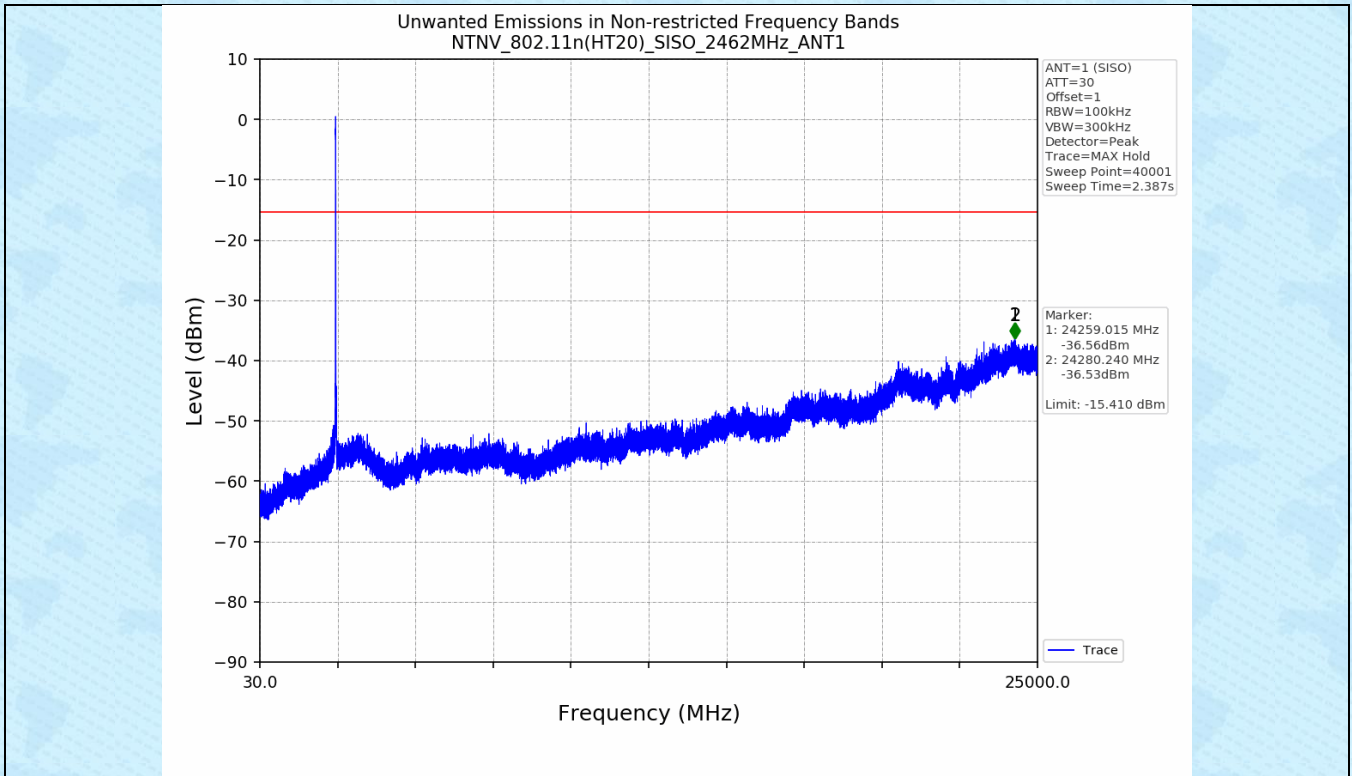

### 4.1 Test Result

Test Mode	Frequency (MHz)	TX Type	ANT No.	Spurious Conducted Emission (dBm)	Limits (dBm)	Verdict
802.11b	2412	SISO	1	Refer to test graph	-15.38	PASS
	2437	SISO	1	Refer to test graph	-15.38	PASS
	2462	SISO	1	Refer to test graph	-15.38	PASS
802.11g	2412	SISO	1	Refer to test graph	-14.88	PASS
	2437	SISO	1	Refer to test graph	-14.88	PASS
	2462	SISO	1	Refer to test graph	-14.88	PASS
802.11n(HT20)	2412	SISO	1	Refer to test graph	-15.41	PASS
	2437	SISO	1	Refer to test graph	-15.41	PASS
	2462	SISO	1	Refer to test graph	-15.41	PASS
802.11n(HT40)	2422	SISO	1	Refer to test graph	-19.09	PASS
	2437	SISO	1	Refer to test graph	-19.09	PASS
	2452	SISO	1	Refer to test graph	-19.09	PASS

### 4.2 Test Graph

-----End-----