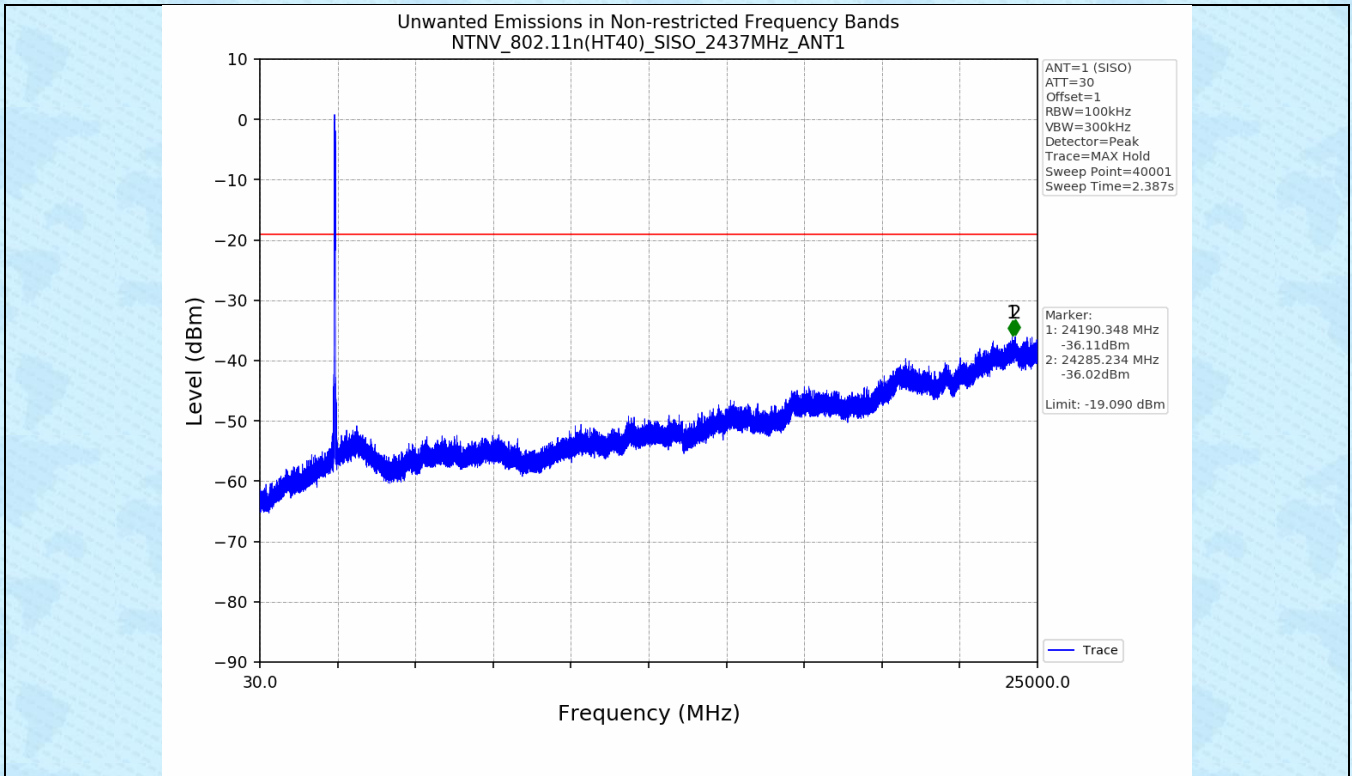

### 4.1 Test Result

Test Mode	Frequency (MHz)	TX Type	ANT No.	Spurious Conducted Emission (dBm)	Limits (dBm)	Verdict
802.11b	2412	SISO	1	Refer to test graph	-15.38	PASS
	2437	SISO	1	Refer to test graph	-15.38	PASS
	2462	SISO	1	Refer to test graph	-15.38	PASS
802.11g	2412	SISO	1	Refer to test graph	-14.88	PASS
	2437	SISO	1	Refer to test graph	-14.88	PASS
	2462	SISO	1	Refer to test graph	-14.88	PASS
802.11n(HT20)	2412	SISO	1	Refer to test graph	-15.41	PASS
	2437	SISO	1	Refer to test graph	-15.41	PASS
	2462	SISO	1	Refer to test graph	-15.41	PASS
802.11n(HT40)	2422	SISO	1	Refer to test graph	-19.09	PASS
	2437	SISO	1	Refer to test graph	-19.09	PASS
	2452	SISO	1	Refer to test graph	-19.09	PASS

### 4.2 Test Graph

-----End-----