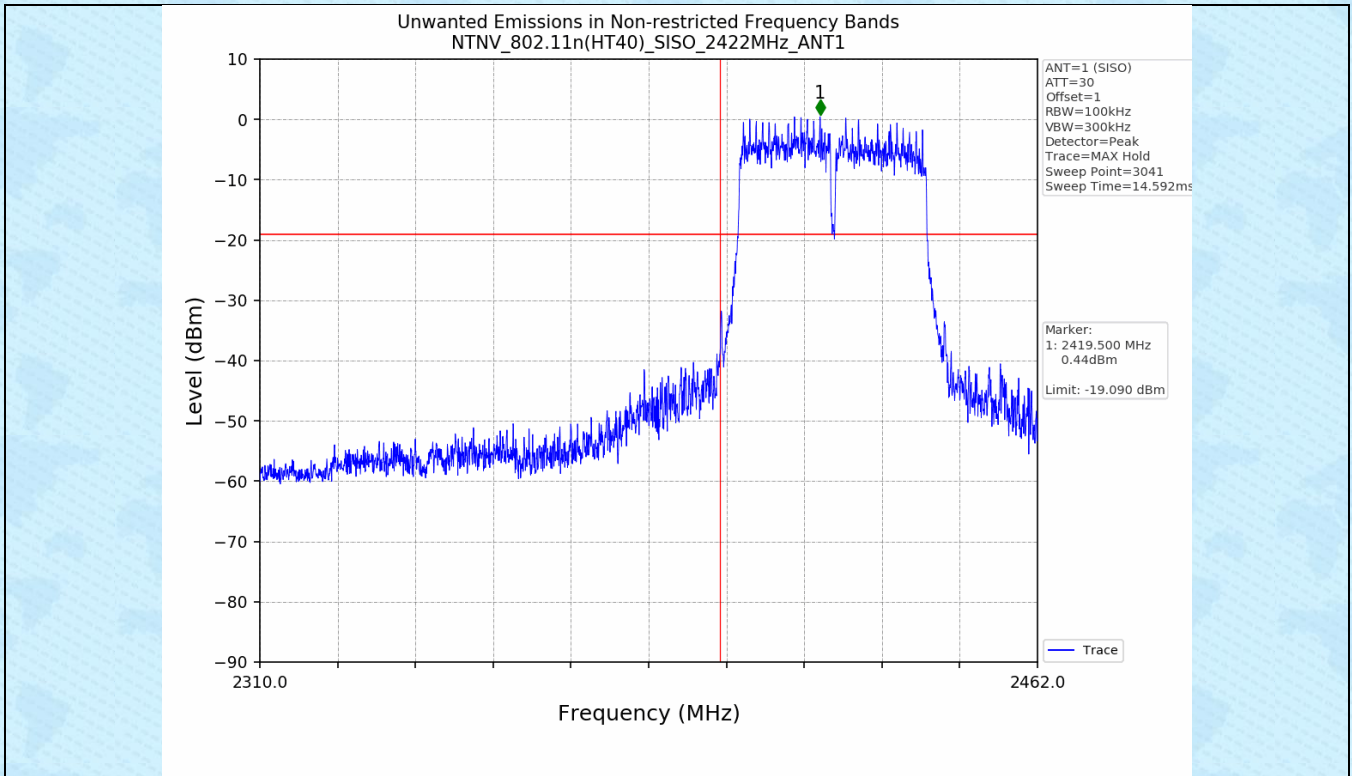

### 4.1 Test Result

Test Mode	Frequency (MHz)	TX Type	ANT No.	Spurious Conducted Emission (dBm)	Limits (dBm)	Verdict
802.11b	2412	SISO	1	Refer to test graph	-15.38	PASS
	2437	SISO	1	Refer to test graph	-15.38	PASS
	2462	SISO	1	Refer to test graph	-15.38	PASS
802.11g	2412	SISO	1	Refer to test graph	-14.88	PASS
	2437	SISO	1	Refer to test graph	-14.88	PASS
	2462	SISO	1	Refer to test graph	-14.88	PASS
802.11n(HT20)	2412	SISO	1	Refer to test graph	-15.41	PASS
	2437	SISO	1	Refer to test graph	-15.41	PASS
	2462	SISO	1	Refer to test graph	-15.41	PASS
802.11n(HT40)	2422	SISO	1	Refer to test graph	-19.09	PASS
	2437	SISO	1	Refer to test graph	-19.09	PASS
	2452	SISO	1	Refer to test graph	-19.09	PASS

### 4.2 Test Graph

-----End-----