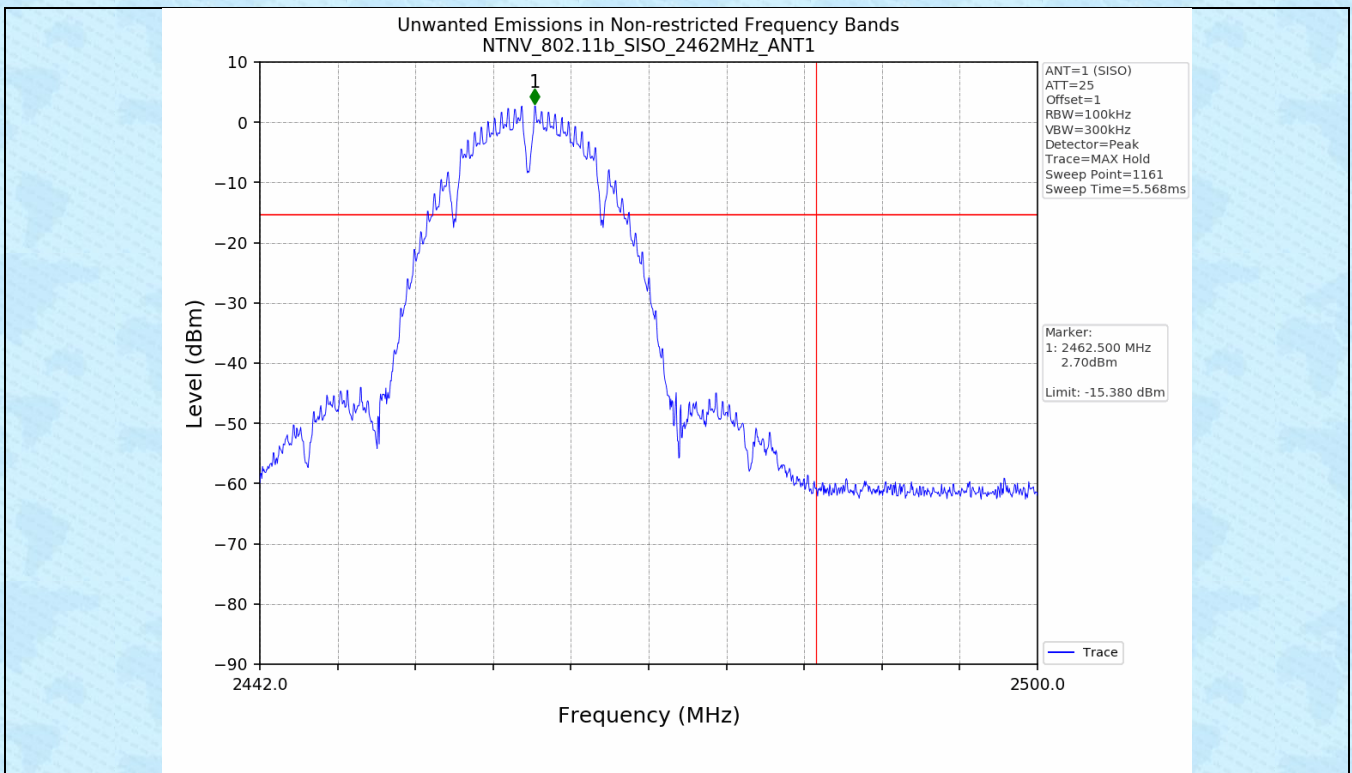

### 3.2 Test Graph

## 4. Unwanted Emissions in Non-restricted Frequency Bands

### 4.1 Test Result

Test Mode	Frequency (MHz)	TX Type	ANT No.	Spurious Conducted Emission (dBm)	Limits (dBm)	Verdict
802.11b	2412	SISO	1	Refer to test graph	-15.38	PASS
	2437	SISO	1	Refer to test graph	-15.38	PASS
	2462	SISO	1	Refer to test graph	-15.38	PASS
802.11g	2412	SISO	1	Refer to test graph	-14.88	PASS
	2437	SISO	1	Refer to test graph	-14.88	PASS
	2462	SISO	1	Refer to test graph	-14.88	PASS
802.11n(HT20)	2412	SISO	1	Refer to test graph	-15.41	PASS
	2437	SISO	1	Refer to test graph	-15.41	PASS
	2462	SISO	1	Refer to test graph	-15.41	PASS
802.11n(HT40)	2422	SISO	1	Refer to test graph	-19.09	PASS
	2437	SISO	1	Refer to test graph	-19.09	PASS
	2452	SISO	1	Refer to test graph	-19.09	PASS

### 4.2 Test Graph

-----End-----