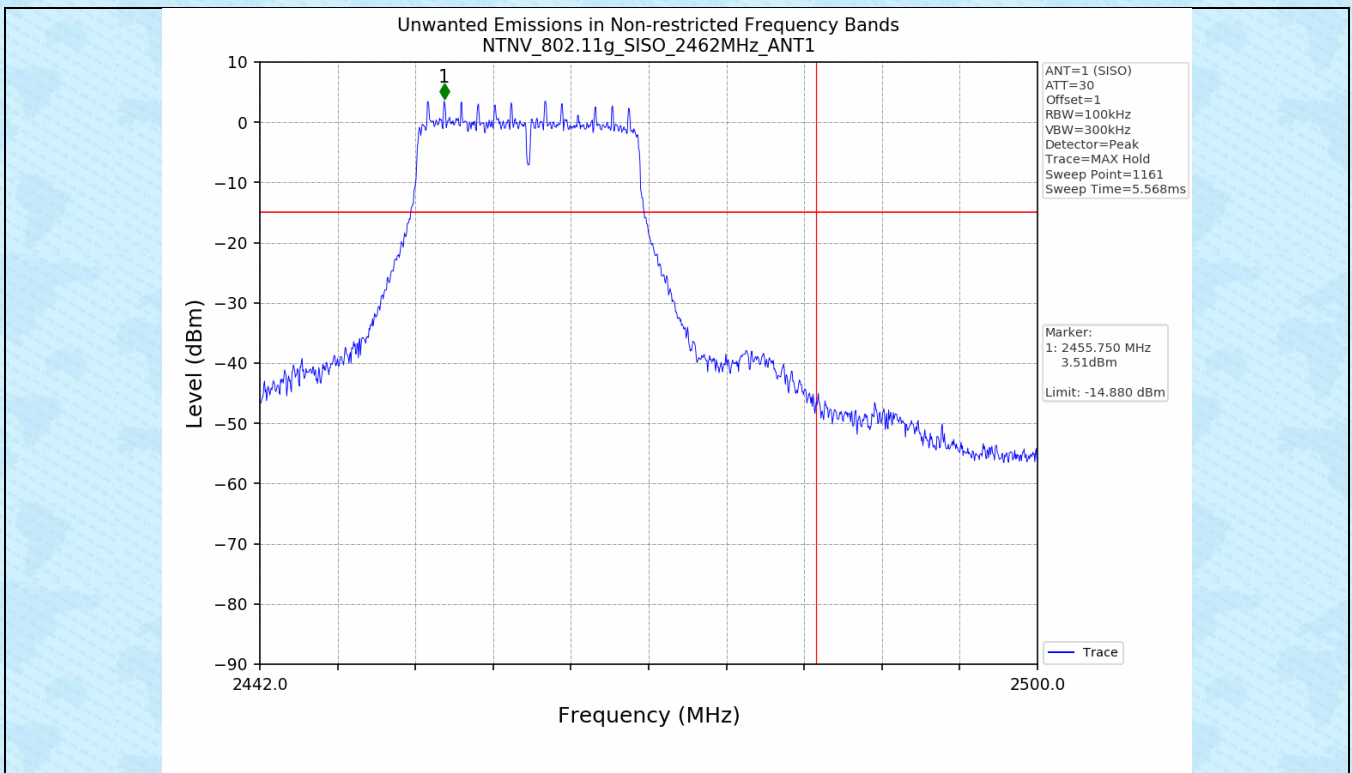

### 4.1 Test Result

Test Mode	Frequency (MHz)	TX Type	ANT No.	Spurious Conducted Emission (dBm)	Limits (dBm)	Verdict
802.11b	2412	SISO	1	Refer to test graph	-15.38	PASS
	2437	SISO	1	Refer to test graph	-15.38	PASS
	2462	SISO	1	Refer to test graph	-15.38	PASS
802.11g	2412	SISO	1	Refer to test graph	-14.88	PASS
	2437	SISO	1	Refer to test graph	-14.88	PASS
	2462	SISO	1	Refer to test graph	-14.88	PASS
802.11n(HT20)	2412	SISO	1	Refer to test graph	-15.41	PASS
	2437	SISO	1	Refer to test graph	-15.41	PASS
	2462	SISO	1	Refer to test graph	-15.41	PASS
802.11n(HT40)	2422	SISO	1	Refer to test graph	-19.09	PASS
	2437	SISO	1	Refer to test graph	-19.09	PASS
	2452	SISO	1	Refer to test graph	-19.09	PASS

### 4.2 Test Graph

-----End-----