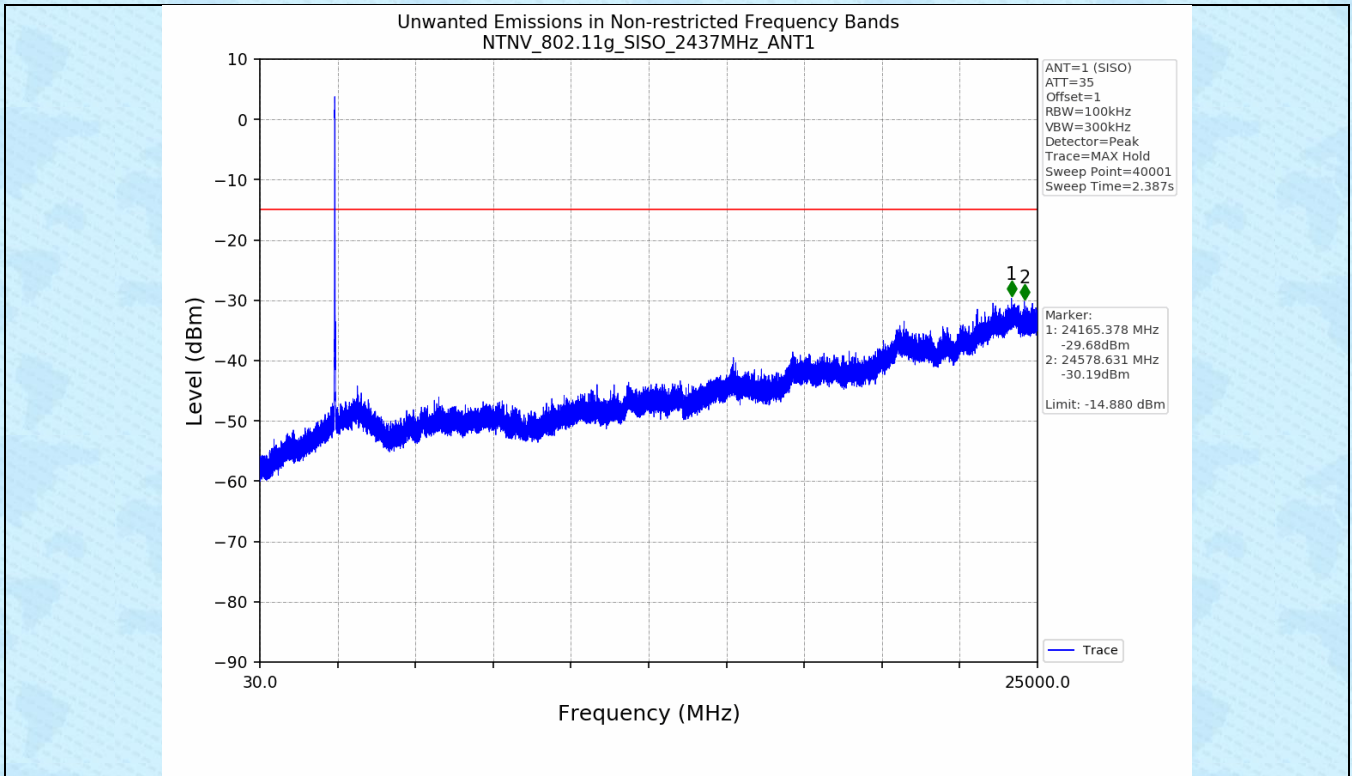

### 4.1 Test Result

Test Mode	Frequency (MHz)	TX Type	ANT No.	Spurious Conducted Emission (dBm)	Limits (dBm)	Verdict
802.11b	2412	SISO	1	Refer to test graph	-15.38	PASS
	2437	SISO	1	Refer to test graph	-15.38	PASS
	2462	SISO	1	Refer to test graph	-15.38	PASS
802.11g	2412	SISO	1	Refer to test graph	-14.88	PASS
	2437	SISO	1	Refer to test graph	-14.88	PASS
	2462	SISO	1	Refer to test graph	-14.88	PASS
802.11n(HT20)	2412	SISO	1	Refer to test graph	-15.41	PASS
	2437	SISO	1	Refer to test graph	-15.41	PASS
	2462	SISO	1	Refer to test graph	-15.41	PASS
802.11n(HT40)	2422	SISO	1	Refer to test graph	-19.09	PASS
	2437	SISO	1	Refer to test graph	-19.09	PASS
	2452	SISO	1	Refer to test graph	-19.09	PASS

### 4.2 Test Graph

-----End-----