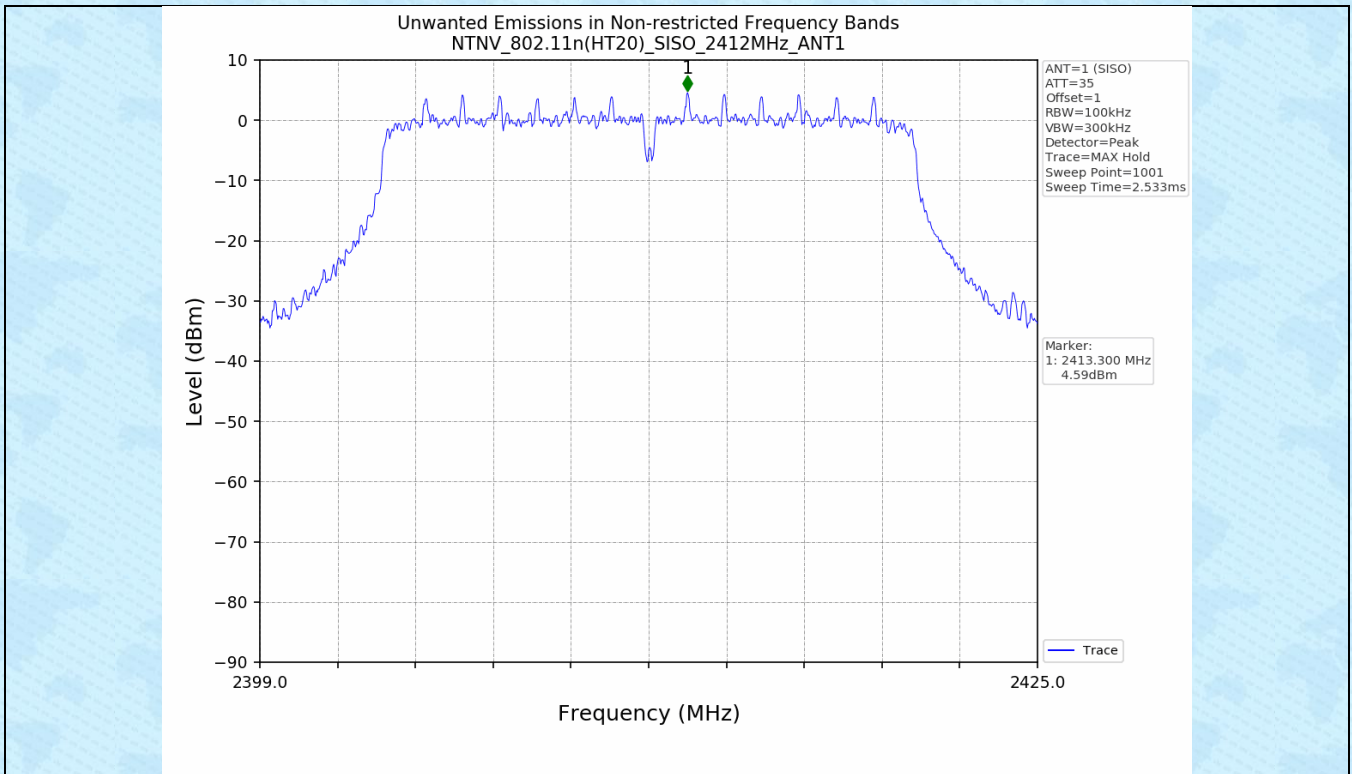

### 4.1 Test Result

Test Mode	Frequency (MHz)	TX Type	ANT No.	Spurious Conducted Emission (dBm)	Limits (dBm)	Verdict
802.11b	2412	SISO	1	Refer to test graph	-15.38	PASS
	2437	SISO	1	Refer to test graph	-15.38	PASS
	2462	SISO	1	Refer to test graph	-15.38	PASS
802.11g	2412	SISO	1	Refer to test graph	-14.88	PASS
	2437	SISO	1	Refer to test graph	-14.88	PASS
	2462	SISO	1	Refer to test graph	-14.88	PASS
802.11n(HT20)	2412	SISO	1	Refer to test graph	-15.41	PASS
	2437	SISO	1	Refer to test graph	-15.41	PASS
	2462	SISO	1	Refer to test graph	-15.41	PASS
802.11n(HT40)	2422	SISO	1	Refer to test graph	-19.09	PASS
	2437	SISO	1	Refer to test graph	-19.09	PASS
	2452	SISO	1	Refer to test graph	-19.09	PASS

### 4.2 Test Graph

-----End-----