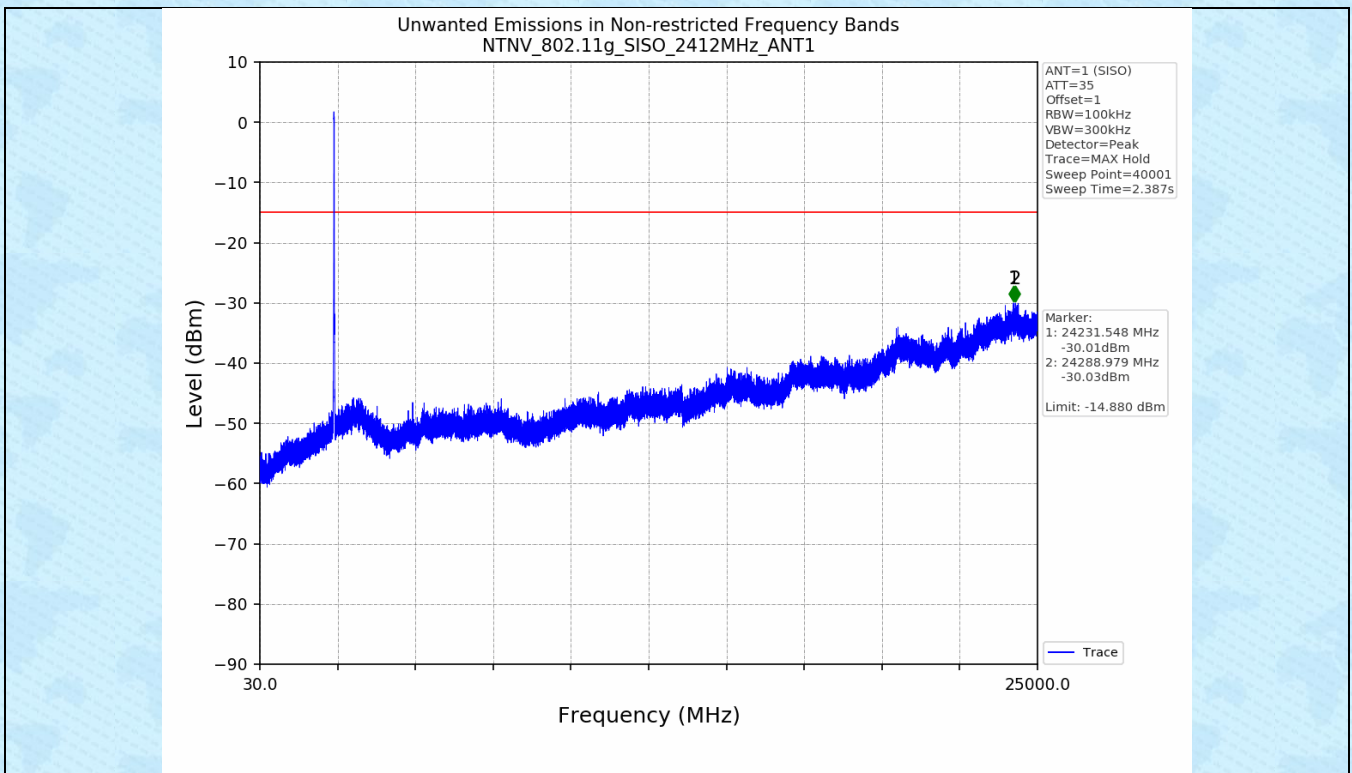

## 4. Unwanted Emissions in Non-restricted Frequency Bands

### 4.1 Test Result

Test Mode	Frequency (MHz)	TX Type	ANT No.	Spurious Conducted Emission (dBm)	Limits (dBm)	Verdict
802.11b	2412	SISO	1	Refer to test graph	-15.38	PASS
	2437	SISO	1	Refer to test graph	-15.38	PASS
	2462	SISO	1	Refer to test graph	-15.38	PASS
802.11g	2412	SISO	1	Refer to test graph	-14.88	PASS
	2437	SISO	1	Refer to test graph	-14.88	PASS
	2462	SISO	1	Refer to test graph	-14.88	PASS
802.11n(HT20)	2412	SISO	1	Refer to test graph	-15.41	PASS
	2437	SISO	1	Refer to test graph	-15.41	PASS
	2462	SISO	1	Refer to test graph	-15.41	PASS
802.11n(HT40)	2422	SISO	1	Refer to test graph	-19.09	PASS
	2437	SISO	1	Refer to test graph	-19.09	PASS
	2452	SISO	1	Refer to test graph	-19.09	PASS

### 4.2 Test Graph

-----End-----