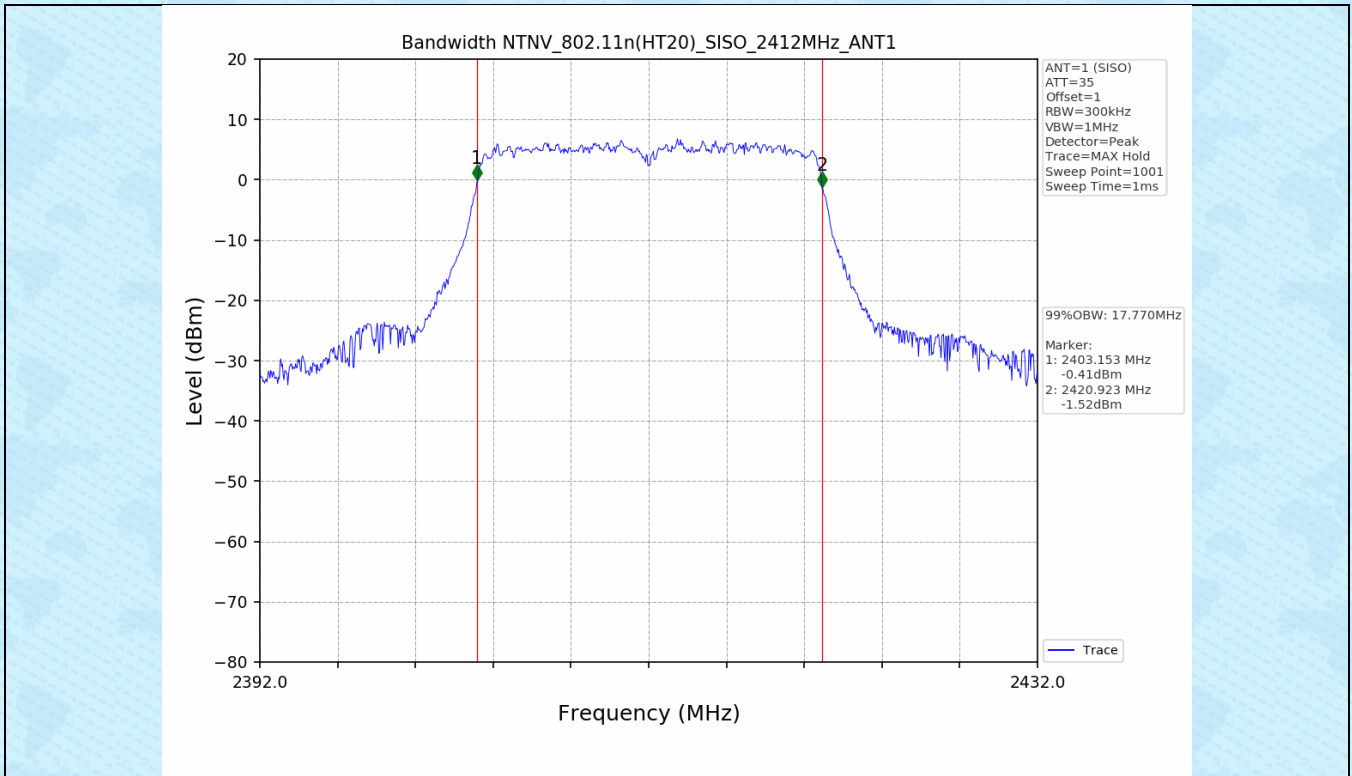

## 1.2 Test Graph - 6dB Bandwidth

### 1.3 Test Graph - 99% Occupied Bandwidth

## 2. Maximum Conducted Output Power