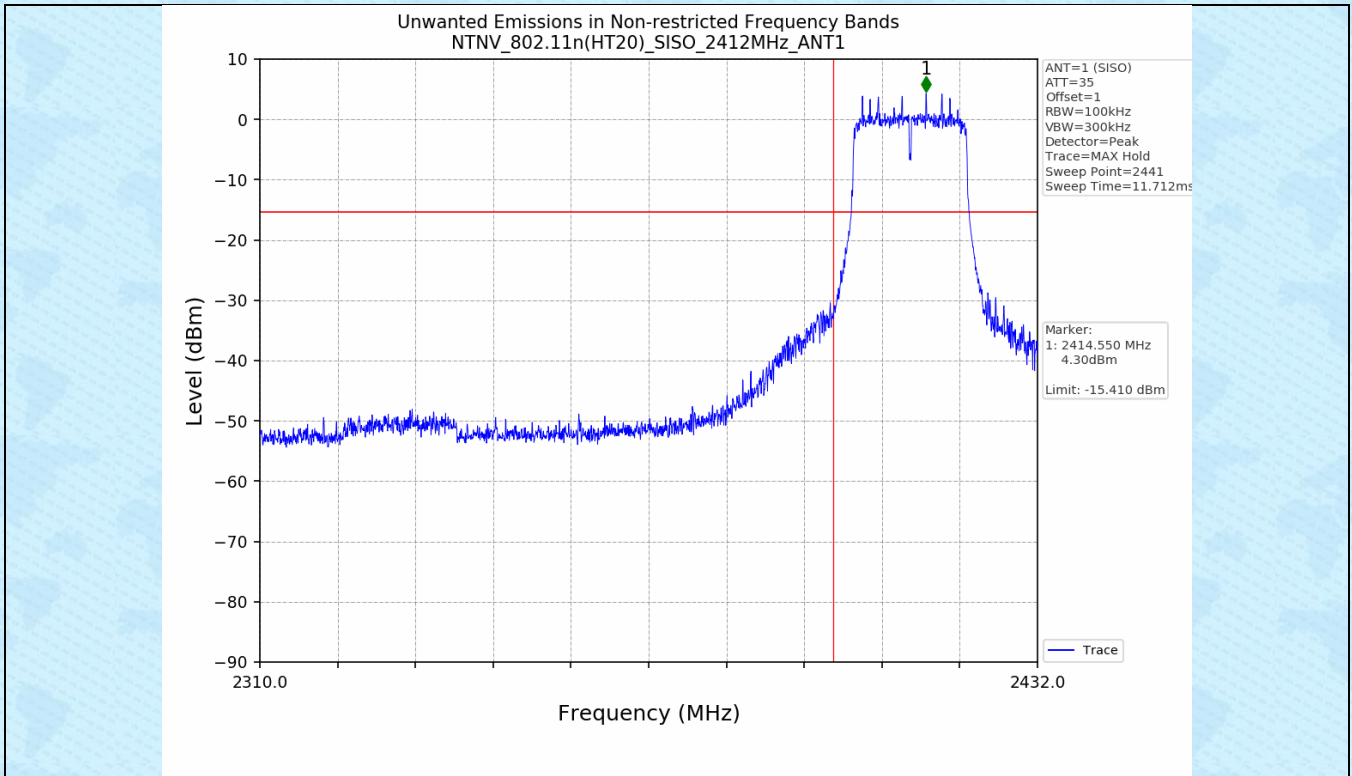

### 4.1 Test Result

Test Mode	Frequency (MHz)	TX Type	ANT No.	Spurious Conducted Emission (dBm)	Limits (dBm)	Verdict
802.11b	2412	SISO	1	Refer to test graph	-15.38	PASS
	2437	SISO	1	Refer to test graph	-15.38	PASS
	2462	SISO	1	Refer to test graph	-15.38	PASS
802.11g	2412	SISO	1	Refer to test graph	-14.88	PASS
	2437	SISO	1	Refer to test graph	-14.88	PASS
	2462	SISO	1	Refer to test graph	-14.88	PASS
802.11n(HT20)	2412	SISO	1	Refer to test graph	-15.41	PASS
	2437	SISO	1	Refer to test graph	-15.41	PASS
	2462	SISO	1	Refer to test graph	-15.41	PASS
802.11n(HT40)	2422	SISO	1	Refer to test graph	-19.09	PASS
	2437	SISO	1	Refer to test graph	-19.09	PASS
	2452	SISO	1	Refer to test graph	-19.09	PASS

### 4.2 Test Graph

-----End-----