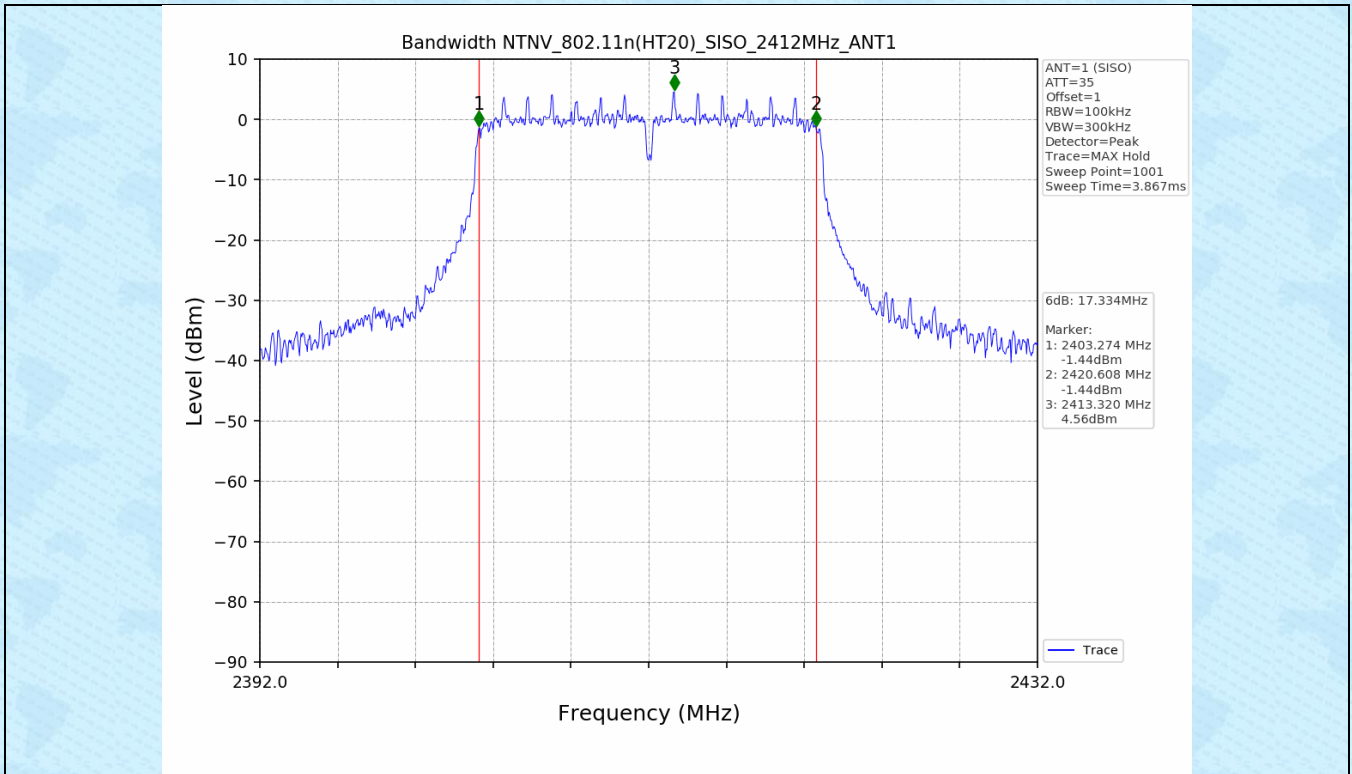

## 1.2 Test Graph - 6dB Bandwidth