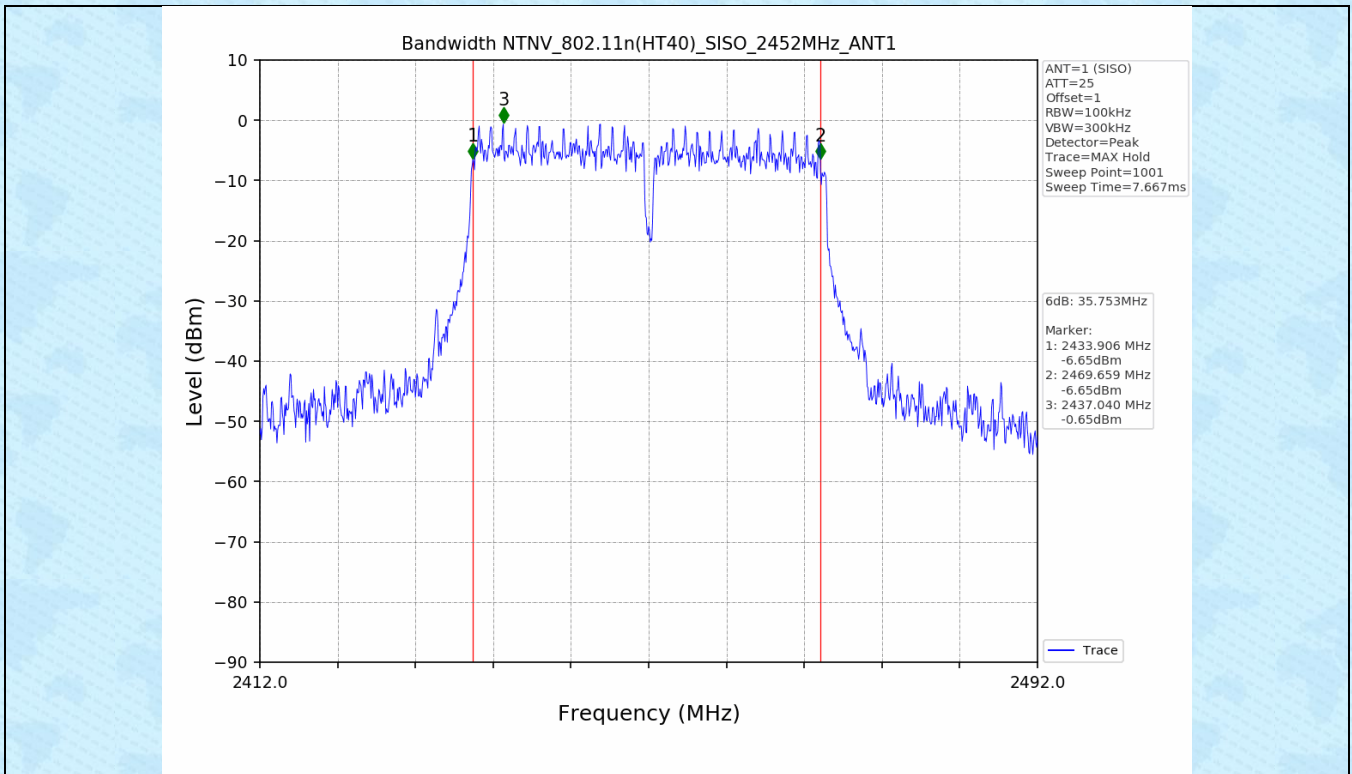

## 1.2 Test Graph - 6dB Bandwidth

### 1.3 Test Graph - 99% Occupied Bandwidth