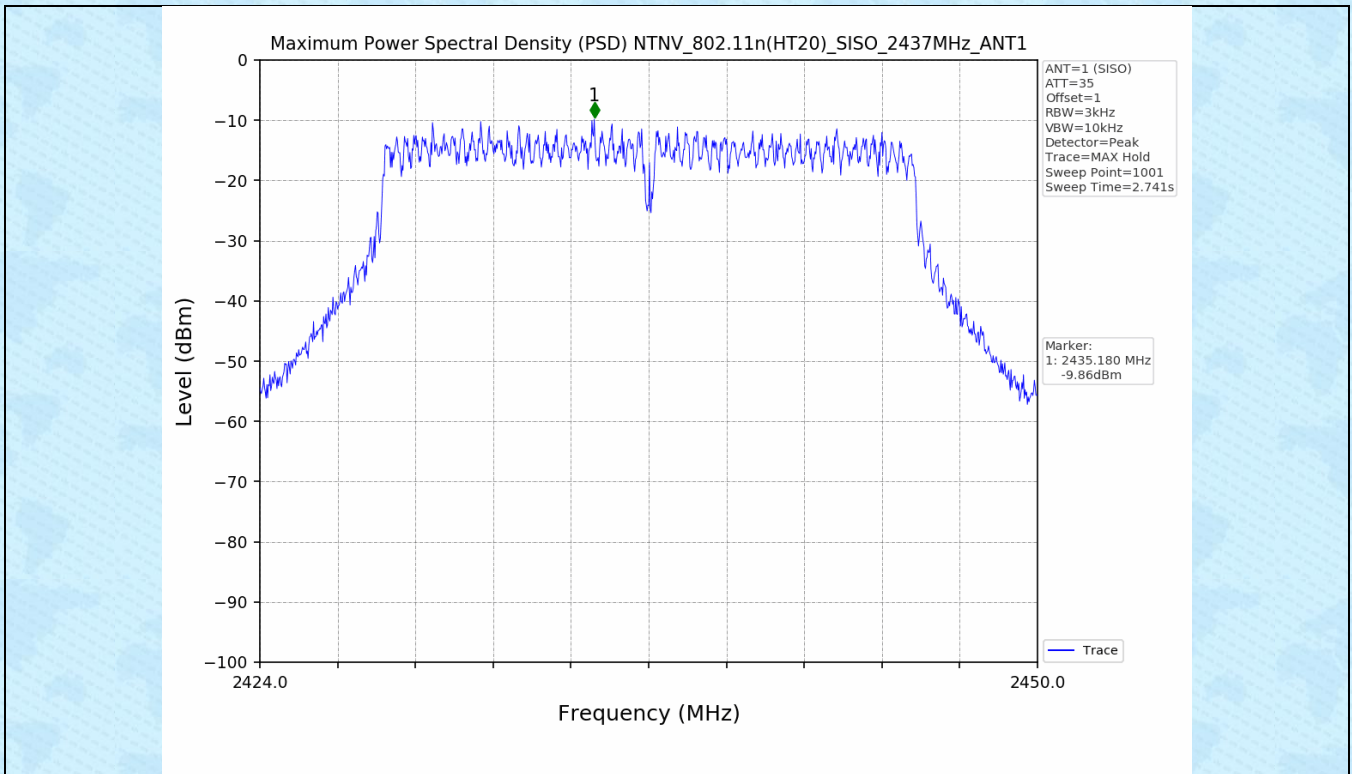

#### 3.1 Test Result

Test Mode	Frequency (MHz)	Tx Type	Maximum Power Spectral Density (dBm/3KHz)	Limits (dBm/3kHz)	Verdict
			Ant 1		
802.11b	2412	SISO	-9.22	≤8	PASS
	2437	SISO	-10.04	≤8	PASS
	2462	SISO	-10.16	≤8	PASS
802.11g	2412	SISO	-8.15	≤8	PASS
	2437	SISO	-8.35	≤8	PASS
	2462	SISO	-9.51	≤8	PASS
802.11n(HT20)	2412	SISO	-9.41	≤8	PASS
	2437	SISO	-9.86	≤8	PASS
	2462	SISO	-11.08	≤8	PASS
802.11n(HT40)	2422	SISO	-16.02	≤8	PASS
	2437	SISO	-15.83	≤8	PASS
	2452	SISO	-16.98	≤8	PASS

### 3.2 Test Graph