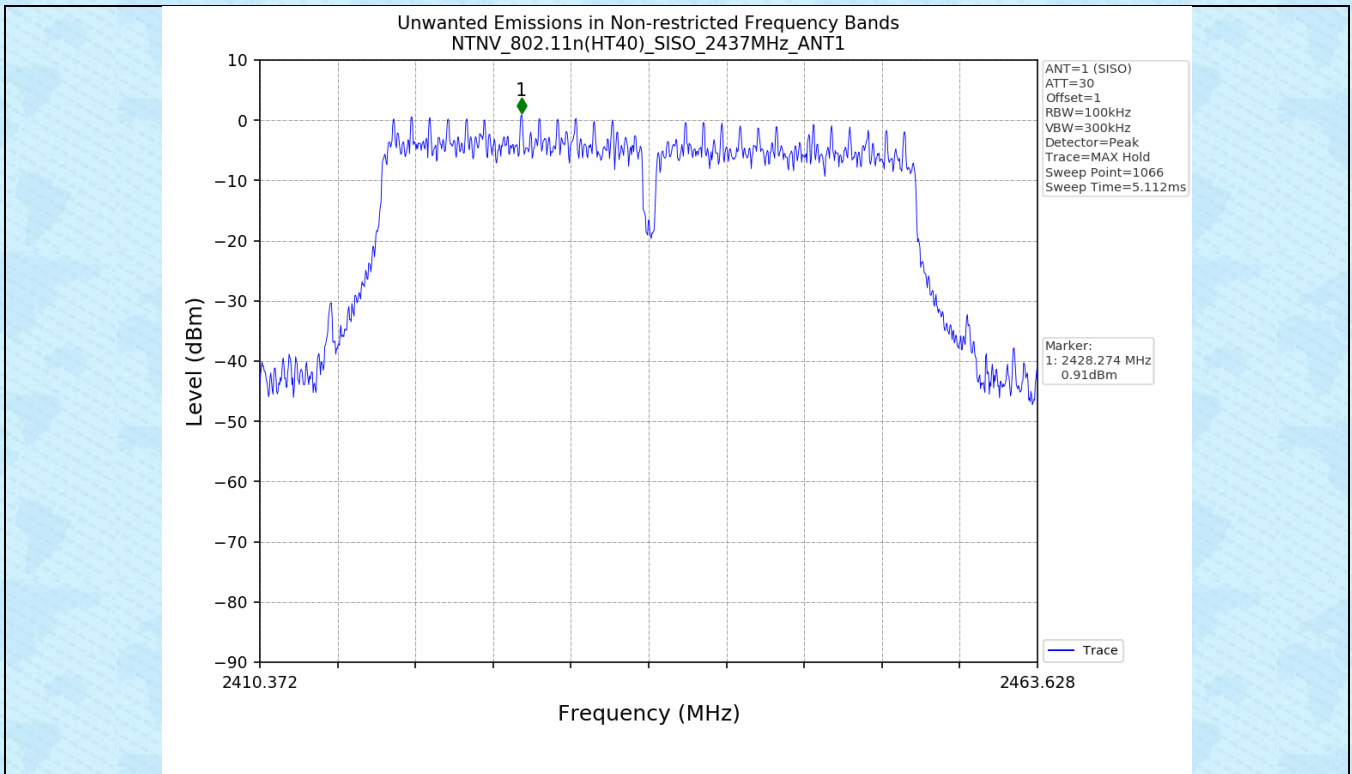

### 4.1 Test Result

Test Mode	Frequency (MHz)	TX Type	ANT No.	Spurious Conducted Emission (dBm)	Limits (dBm)	Verdict
802.11b	2412	SISO	1	Refer to test graph	-15.38	PASS
	2437	SISO	1	Refer to test graph	-15.38	PASS
	2462	SISO	1	Refer to test graph	-15.38	PASS
802.11g	2412	SISO	1	Refer to test graph	-14.88	PASS
	2437	SISO	1	Refer to test graph	-14.88	PASS
	2462	SISO	1	Refer to test graph	-14.88	PASS
802.11n(HT20)	2412	SISO	1	Refer to test graph	-15.41	PASS
	2437	SISO	1	Refer to test graph	-15.41	PASS
	2462	SISO	1	Refer to test graph	-15.41	PASS
802.11n(HT40)	2422	SISO	1	Refer to test graph	-19.09	PASS
	2437	SISO	1	Refer to test graph	-19.09	PASS
	2452	SISO	1	Refer to test graph	-19.09	PASS

### 4.2 Test Graph

-----End-----