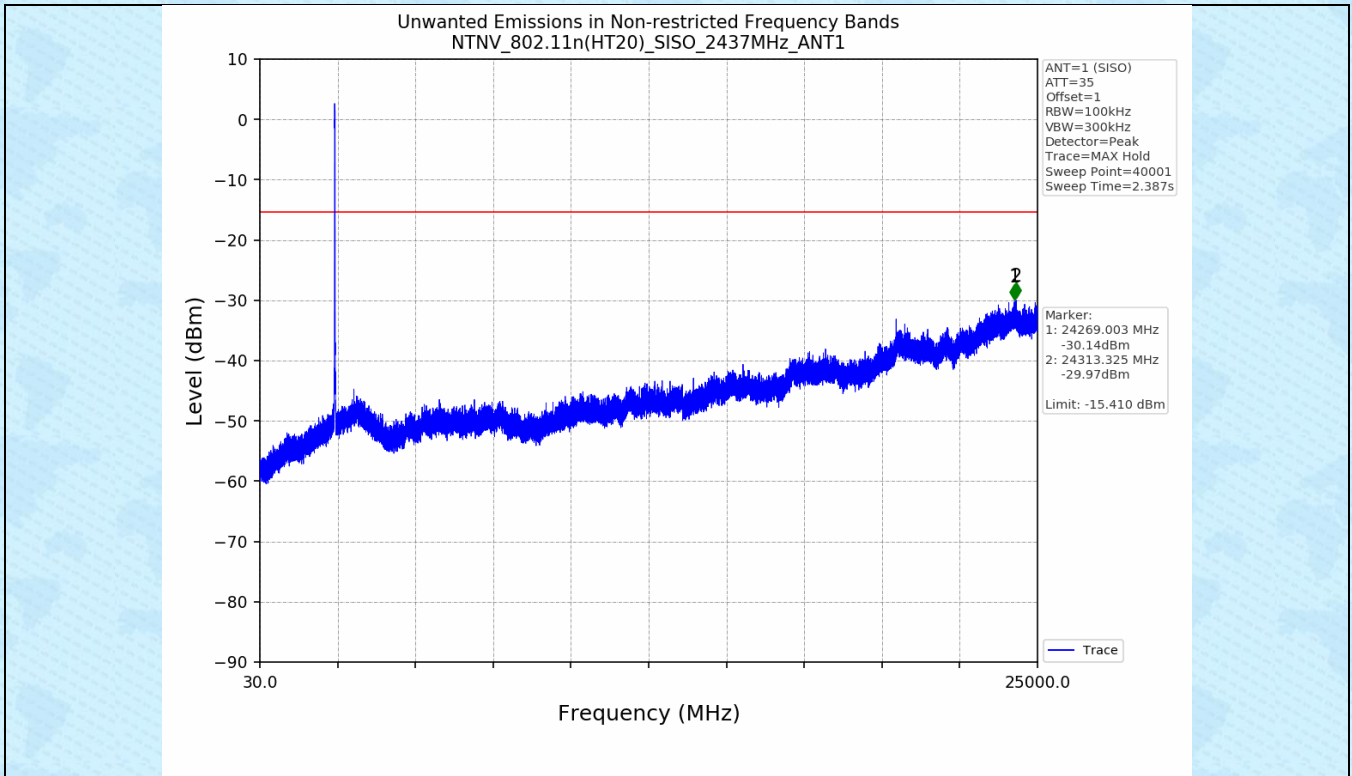

### 4.1 Test Result

Test Mode	Frequency (MHz)	TX Type	ANT No.	Spurious Conducted Emission (dBm)	Limits (dBm)	Verdict
802.11b	2412	SISO	1	Refer to test graph	-15.38	PASS
	2437	SISO	1	Refer to test graph	-15.38	PASS
	2462	SISO	1	Refer to test graph	-15.38	PASS
802.11g	2412	SISO	1	Refer to test graph	-14.88	PASS
	2437	SISO	1	Refer to test graph	-14.88	PASS
	2462	SISO	1	Refer to test graph	-14.88	PASS
802.11n(HT20)	2412	SISO	1	Refer to test graph	-15.41	PASS
	2437	SISO	1	Refer to test graph	-15.41	PASS
	2462	SISO	1	Refer to test graph	-15.41	PASS
802.11n(HT40)	2422	SISO	1	Refer to test graph	-19.09	PASS
	2437	SISO	1	Refer to test graph	-19.09	PASS
	2452	SISO	1	Refer to test graph	-19.09	PASS

### 4.2 Test Graph

-----End-----