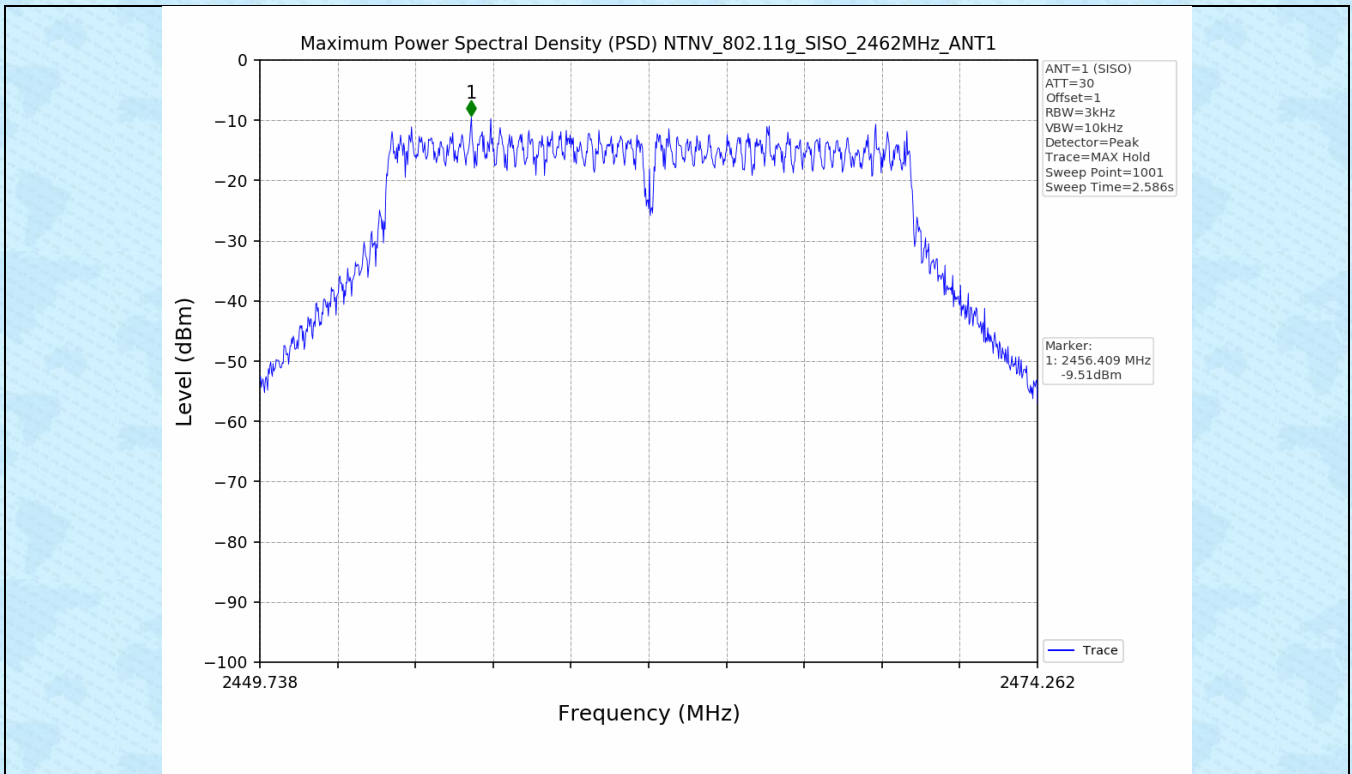

#### 3.1 Test Result

Test Mode	Frequency (MHz)	Tx Type	Maximum Power Spectral Density (dBm/3KHz)	Limits (dBm/3kHz)	Verdict
			Ant 1		
802.11b	2412	SISO	-9.22	≤8	PASS
	2437	SISO	-10.04	≤8	PASS
	2462	SISO	-10.16	≤8	PASS
802.11g	2412	SISO	-8.15	≤8	PASS
	2437	SISO	-8.35	≤8	PASS
	2462	SISO	-9.51	≤8	PASS
802.11n(HT20)	2412	SISO	-9.41	≤8	PASS
	2437	SISO	-9.86	≤8	PASS
	2462	SISO	-11.08	≤8	PASS
802.11n(HT40)	2422	SISO	-16.02	≤8	PASS
	2437	SISO	-15.83	≤8	PASS
	2452	SISO	-16.98	≤8	PASS

### 3.2 Test Graph