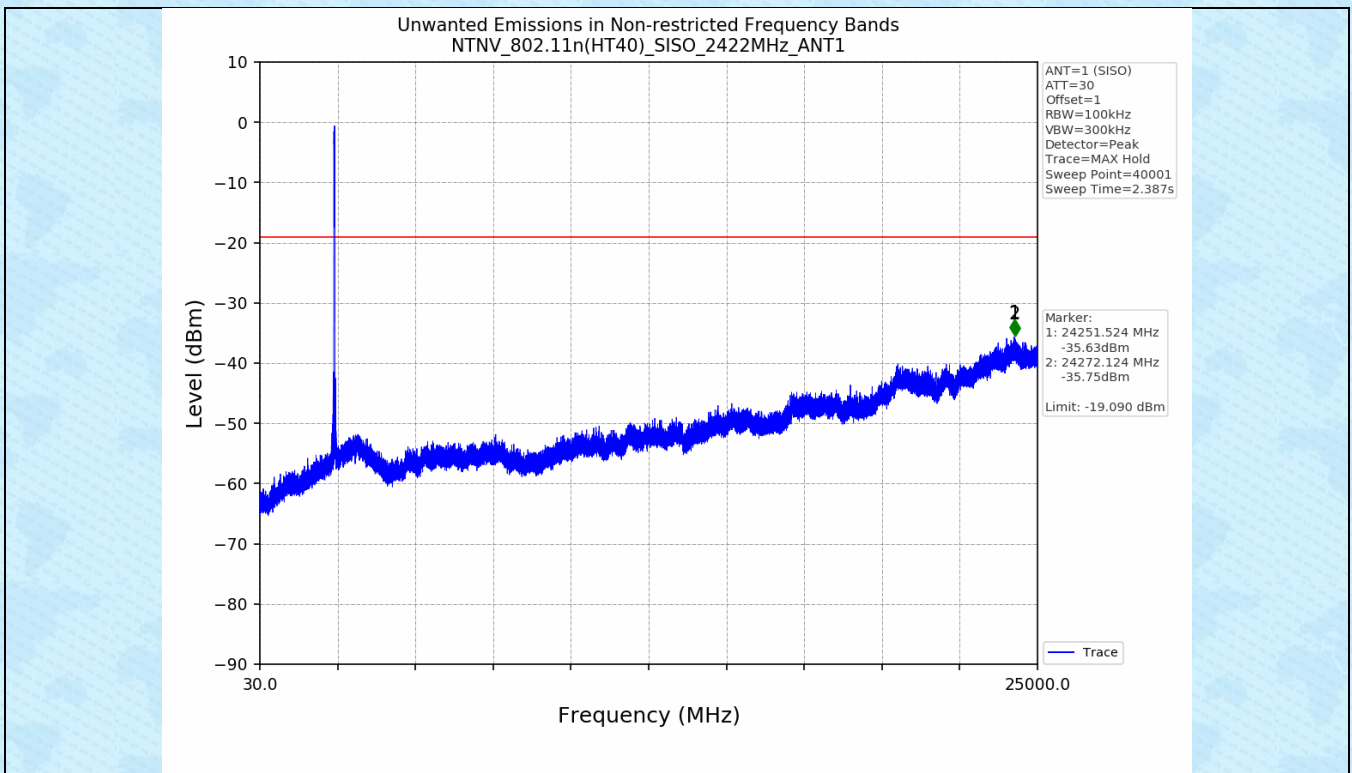

### 4.1 Test Result

Test Mode	Frequency (MHz)	TX Type	ANT No.	Spurious Conducted Emission (dBm)	Limits (dBm)	Verdict
802.11b	2412	SISO	1	Refer to test graph	-15.38	PASS
	2437	SISO	1	Refer to test graph	-15.38	PASS
	2462	SISO	1	Refer to test graph	-15.38	PASS
802.11g	2412	SISO	1	Refer to test graph	-14.88	PASS
	2437	SISO	1	Refer to test graph	-14.88	PASS
	2462	SISO	1	Refer to test graph	-14.88	PASS
802.11n(HT20)	2412	SISO	1	Refer to test graph	-15.41	PASS
	2437	SISO	1	Refer to test graph	-15.41	PASS
	2462	SISO	1	Refer to test graph	-15.41	PASS
802.11n(HT40)	2422	SISO	1	Refer to test graph	-19.09	PASS
	2437	SISO	1	Refer to test graph	-19.09	PASS
	2452	SISO	1	Refer to test graph	-19.09	PASS

### 4.2 Test Graph

-----End-----