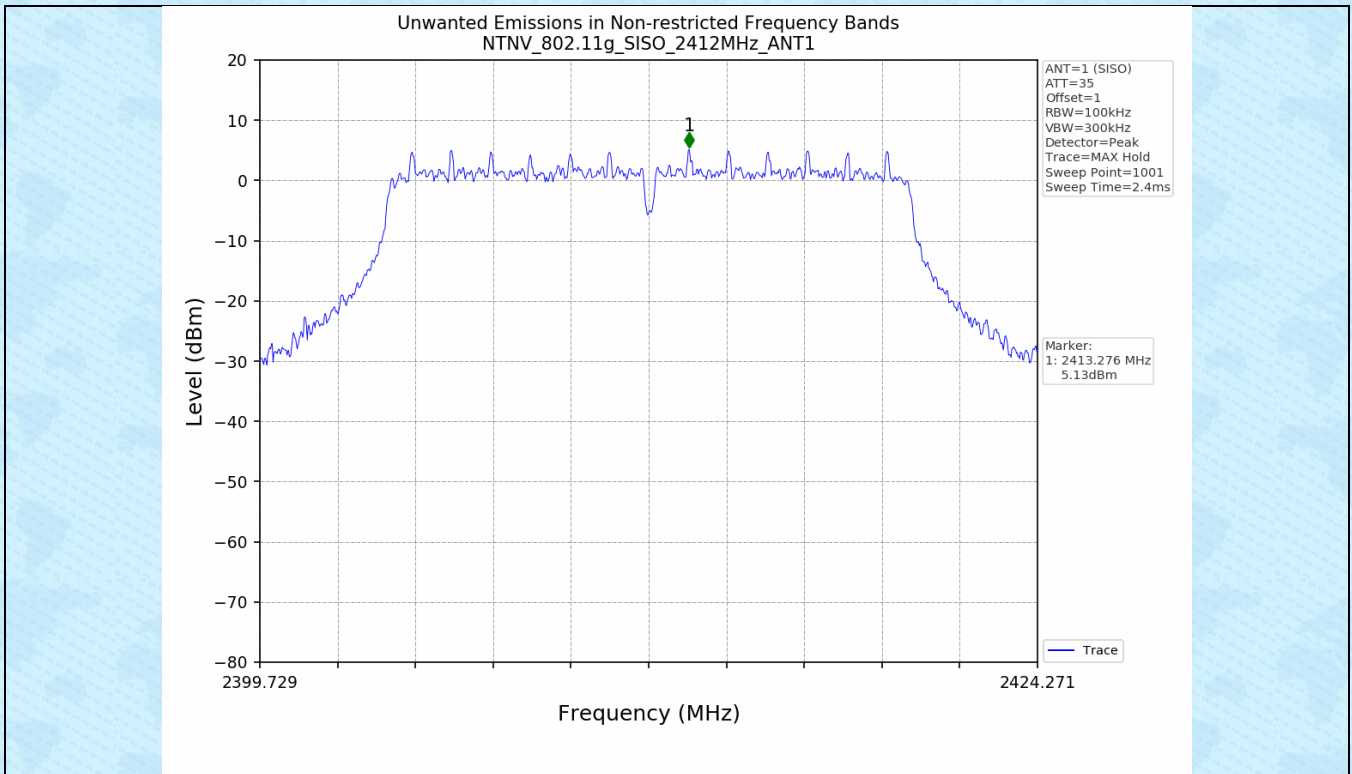

## 4. Unwanted Emissions in Non-restricted Frequency Bands

### 4.1 Test Result

Test Mode	Frequency (MHz)	TX Type	ANT No.	Spurious Conducted Emission (dBm)	Limits (dBm)	Verdict
802.11b	2412	SISO	1	Refer to test graph	-15.38	PASS
	2437	SISO	1	Refer to test graph	-15.38	PASS
	2462	SISO	1	Refer to test graph	-15.38	PASS
802.11g	2412	SISO	1	Refer to test graph	-14.88	PASS
	2437	SISO	1	Refer to test graph	-14.88	PASS
	2462	SISO	1	Refer to test graph	-14.88	PASS
802.11n(HT20)	2412	SISO	1	Refer to test graph	-15.41	PASS
	2437	SISO	1	Refer to test graph	-15.41	PASS
	2462	SISO	1	Refer to test graph	-15.41	PASS
802.11n(HT40)	2422	SISO	1	Refer to test graph	-19.09	PASS
	2437	SISO	1	Refer to test graph	-19.09	PASS
	2452	SISO	1	Refer to test graph	-19.09	PASS

### 4.2 Test Graph

-----End-----