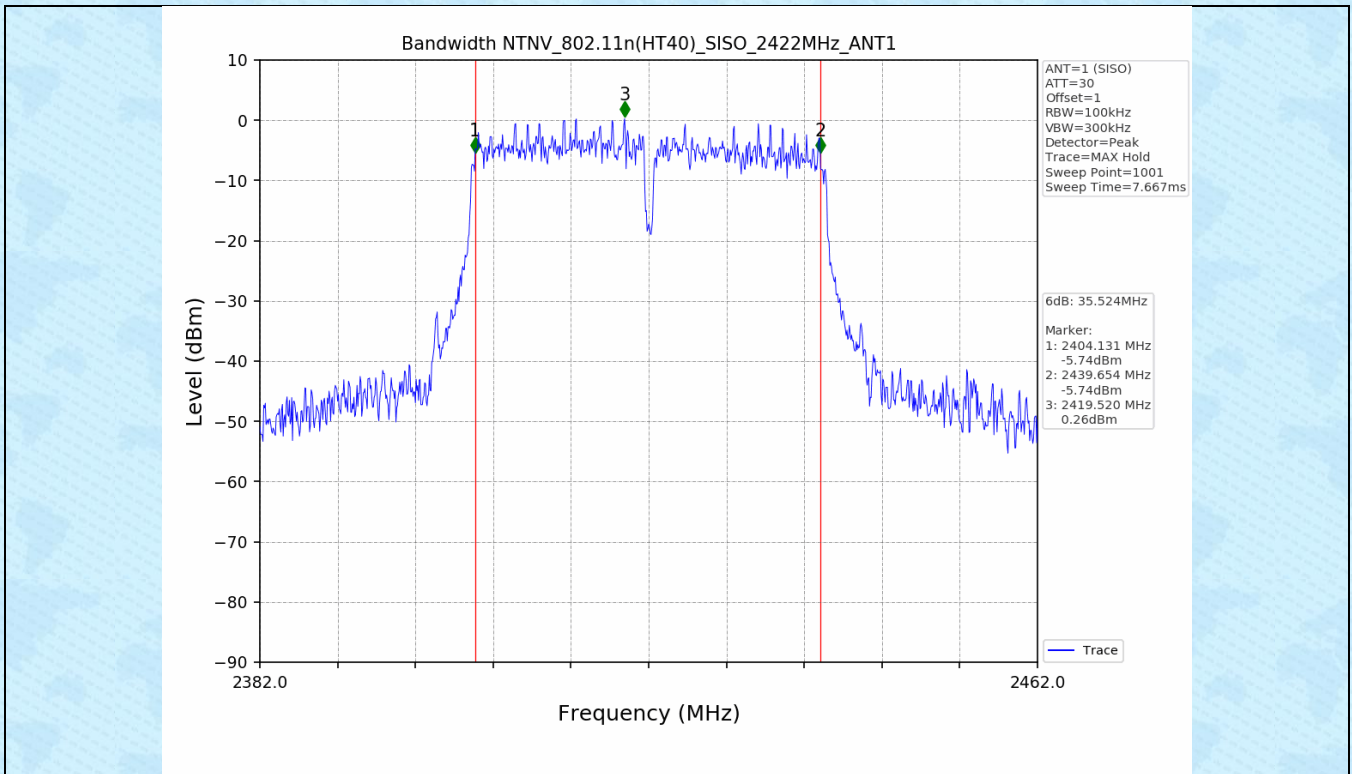

Test Mode	Frequency (MHz)	TX Type	ANT No.	99% Occupied Bandwidth	
				Test Result (MHz)	
802.11b	2412	SISO	1	13.587	Only for Report Use
	2437	SISO	1	13.572	Only for Report Use
	2462	SISO	1	13.550	Only for Report Use
802.11g	2412	SISO	1	16.888	Only for Report Use
	2437	SISO	1	16.869	Only for Report Use
	2462	SISO	1	16.823	Only for Report Use
802.11n(HT20)	2412	SISO	1	17.770	Only for Report Use
	2437	SISO	1	17.777	Only for Report Use
	2462	SISO	1	17.758	Only for Report Use
802.11n(HT40)	2422	SISO	1	36.449	Only for Report Use
	2437	SISO	1	36.472	Only for Report Use
	2452	SISO	1	36.545	Only for Report Use

## 1.2 Test Graph - 6dB Bandwidth

### 1.3 Test Graph - 99% Occupied Bandwidth