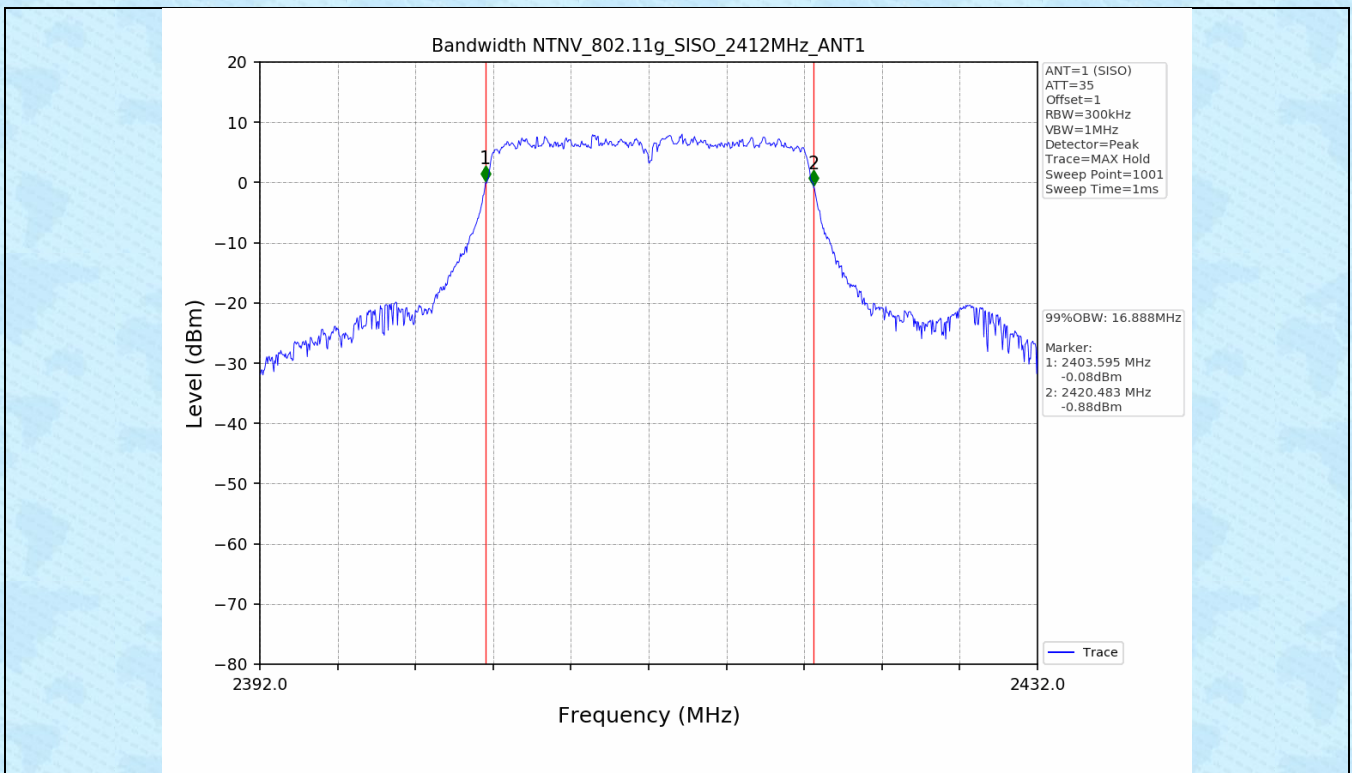

## 1.2 Test Graph - 6dB Bandwidth

### 1.3 Test Graph - 99% Occupied Bandwidth