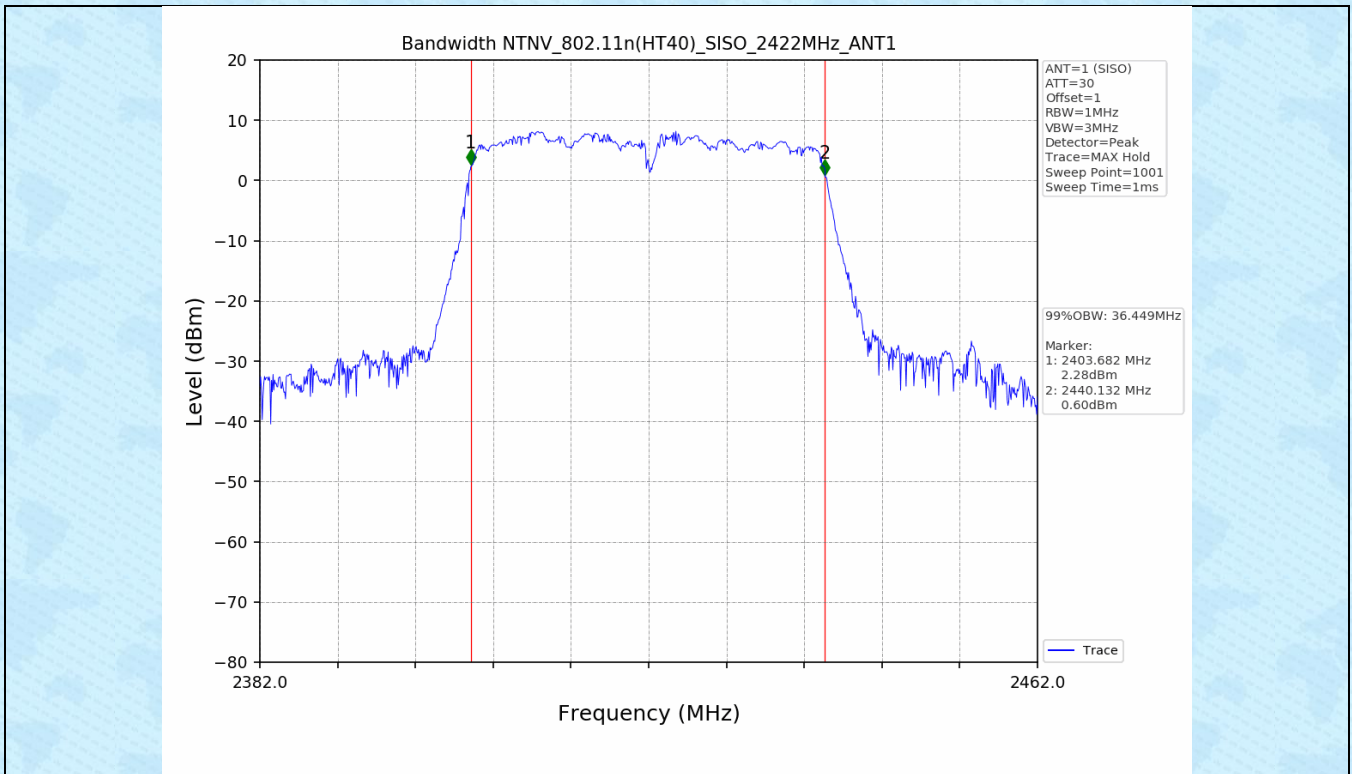

## 1.2 Test Graph - 6dB Bandwidth

### 1.3 Test Graph - 99% Occupied Bandwidth

## 2. Maximum Conducted Output Power