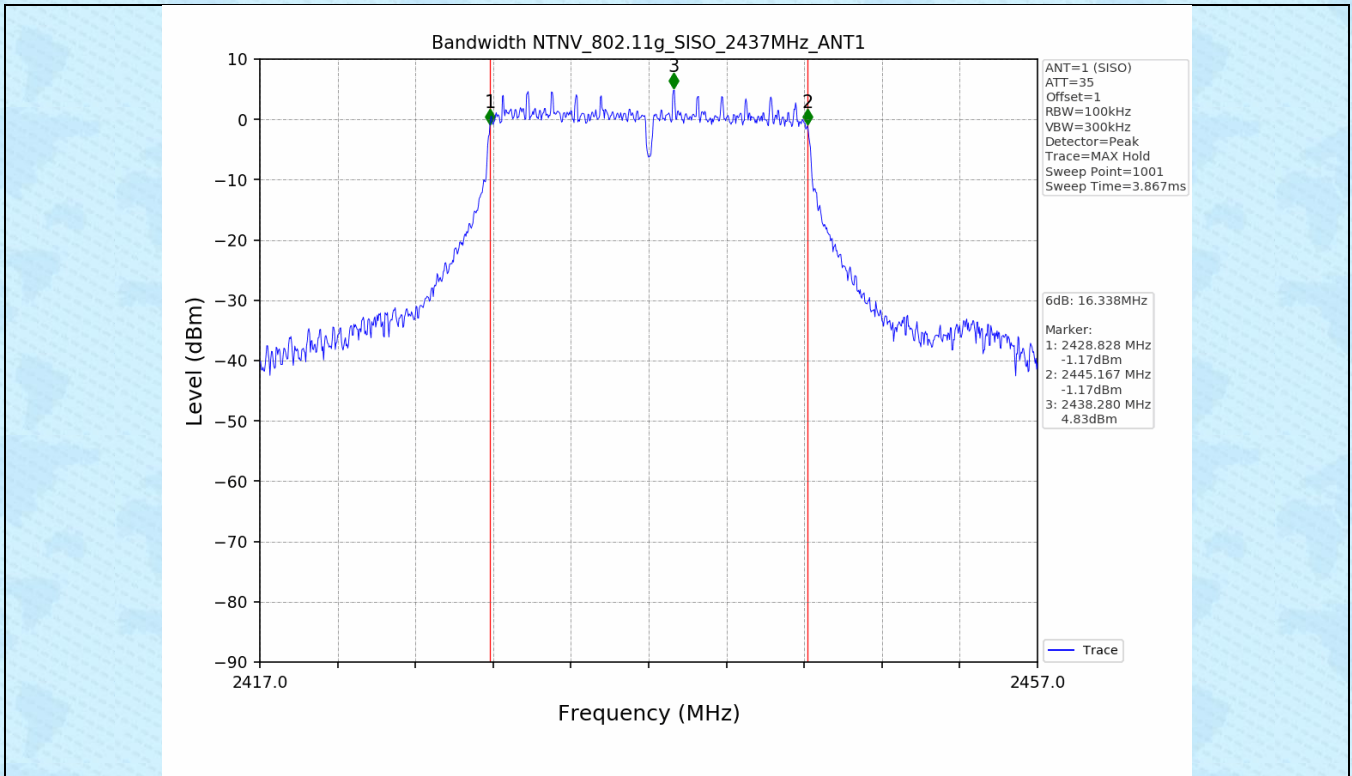

## 1.2 Test Graph - 6dB Bandwidth