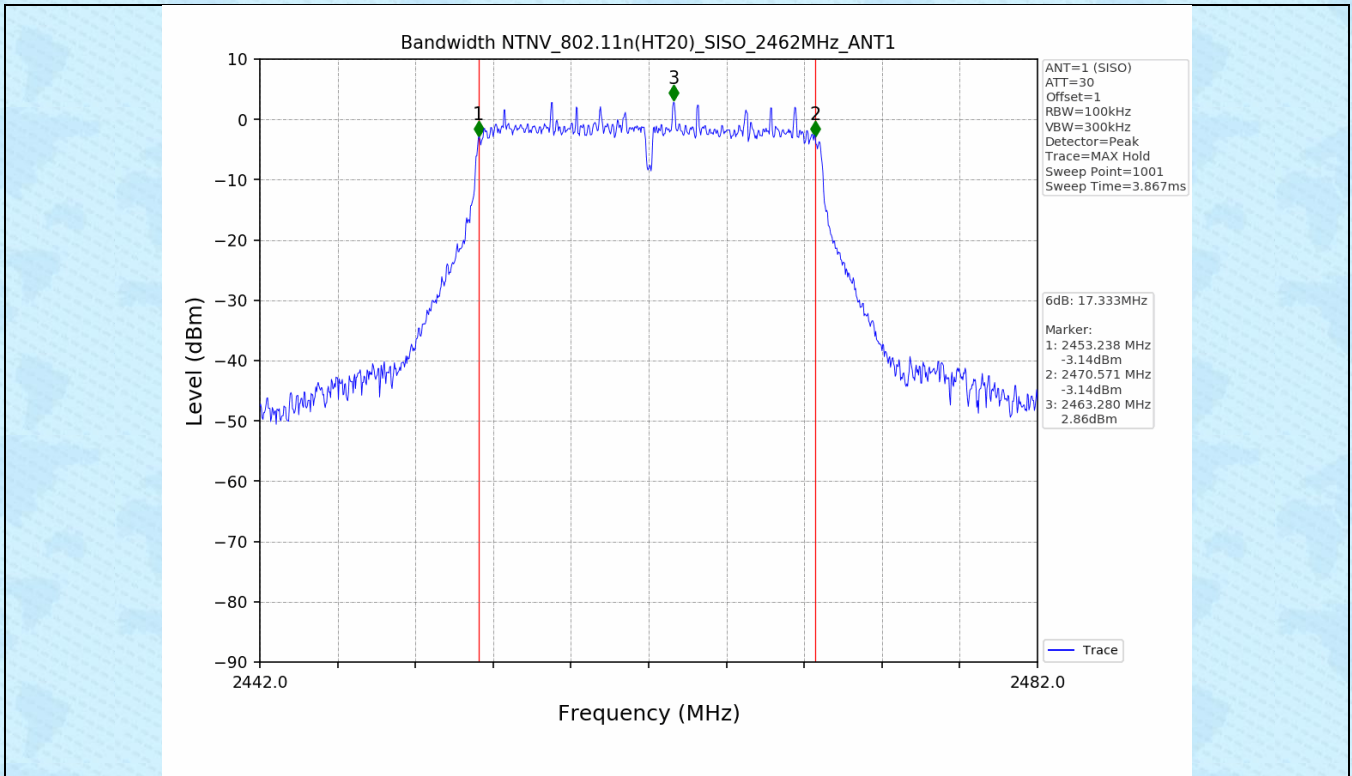

Test Mode	Frequency (MHz)	TX Type	ANT No.	99% Occupied Bandwidth	
				Test Result (MHz)	
802.11b	2412	SISO	1	13.587	Only for Report Use
	2437	SISO	1	13.572	Only for Report Use
	2462	SISO	1	13.550	Only for Report Use
802.11g	2412	SISO	1	16.888	Only for Report Use
	2437	SISO	1	16.869	Only for Report Use
	2462	SISO	1	16.823	Only for Report Use
802.11n(HT20)	2412	SISO	1	17.770	Only for Report Use
	2437	SISO	1	17.777	Only for Report Use
	2462	SISO	1	17.758	Only for Report Use
802.11n(HT40)	2422	SISO	1	36.449	Only for Report Use
	2437	SISO	1	36.472	Only for Report Use
	2452	SISO	1	36.545	Only for Report Use

## 1.2 Test Graph - 6dB Bandwidth

### 1.3 Test Graph - 99% Occupied Bandwidth