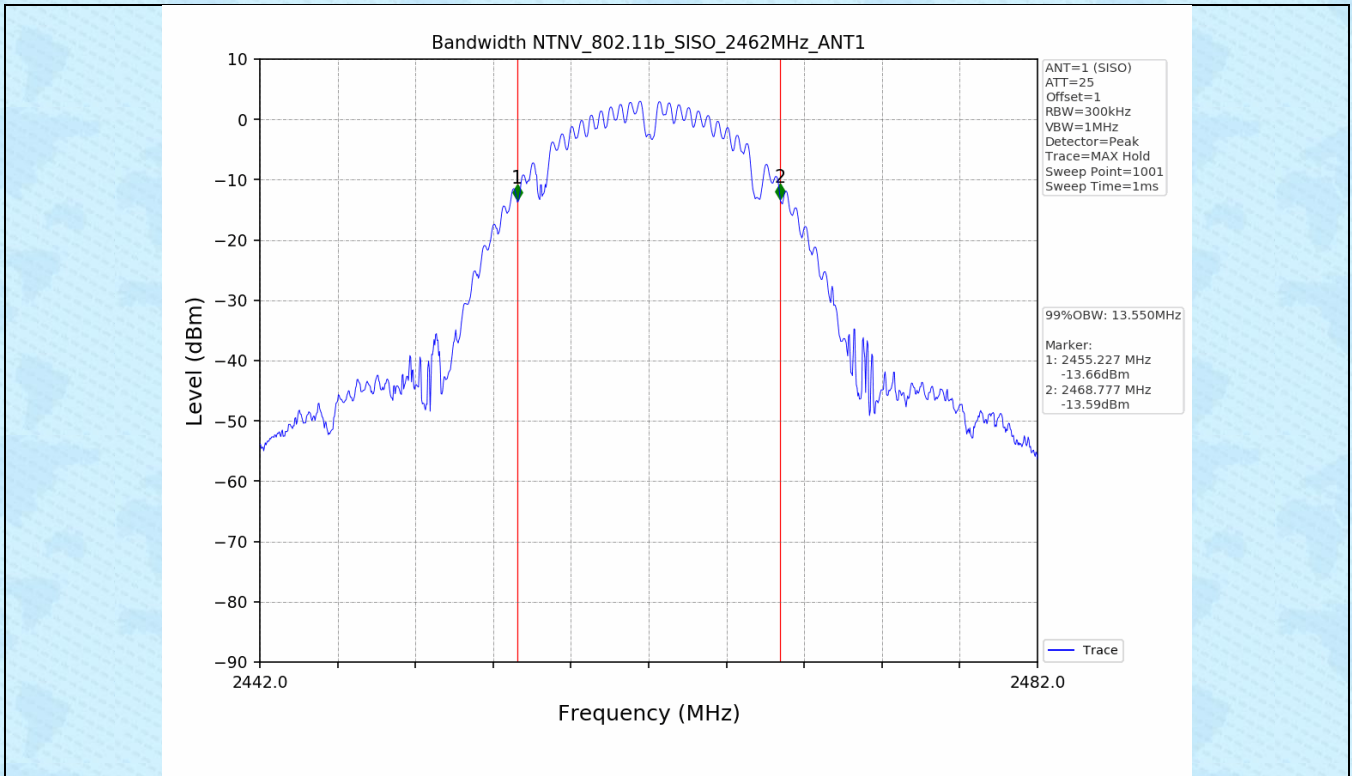

## 1.2 Test Graph - 6dB Bandwidth

### 1.3 Test Graph - 99% Occupied Bandwidth

## 2. Maximum Conducted Output Power