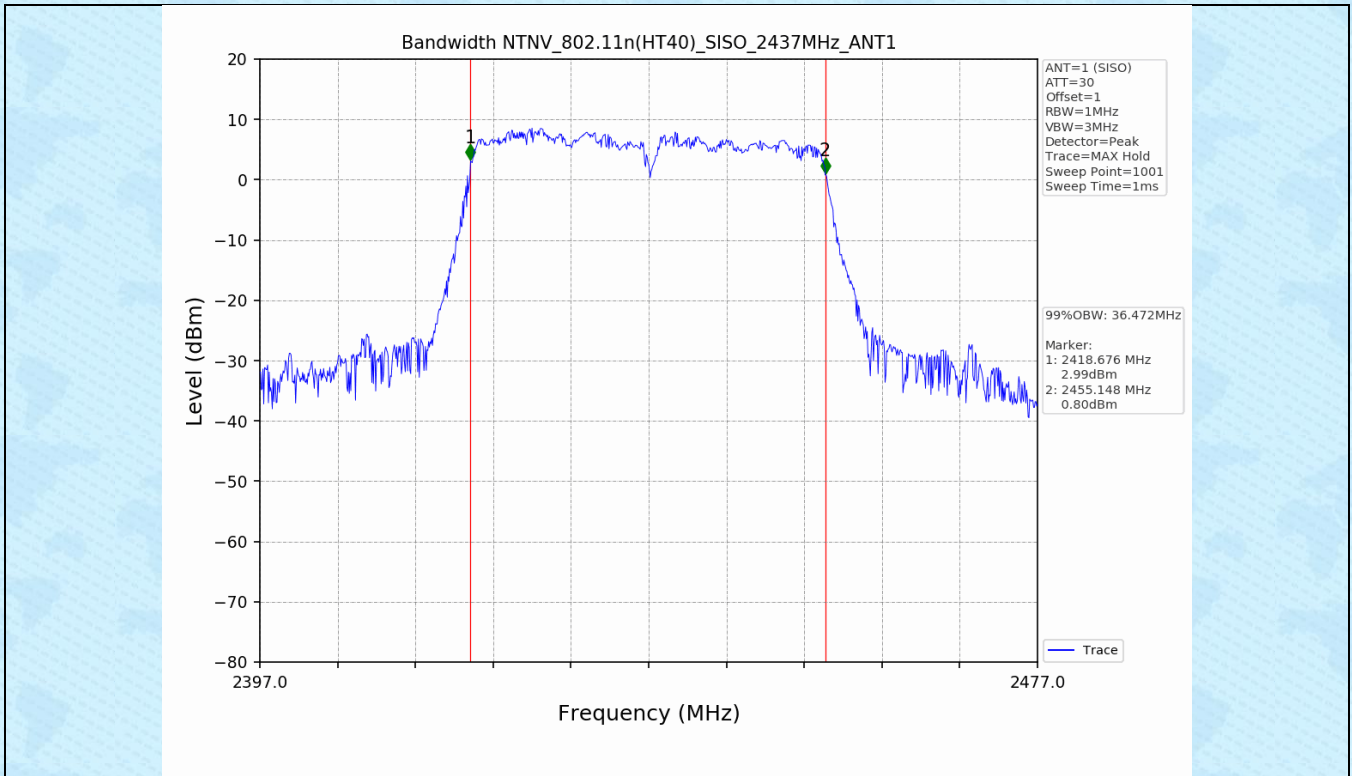

## 1.2 Test Graph - 6dB Bandwidth

### 1.3 Test Graph - 99% Occupied Bandwidth

## 2. Maximum Conducted Output Power