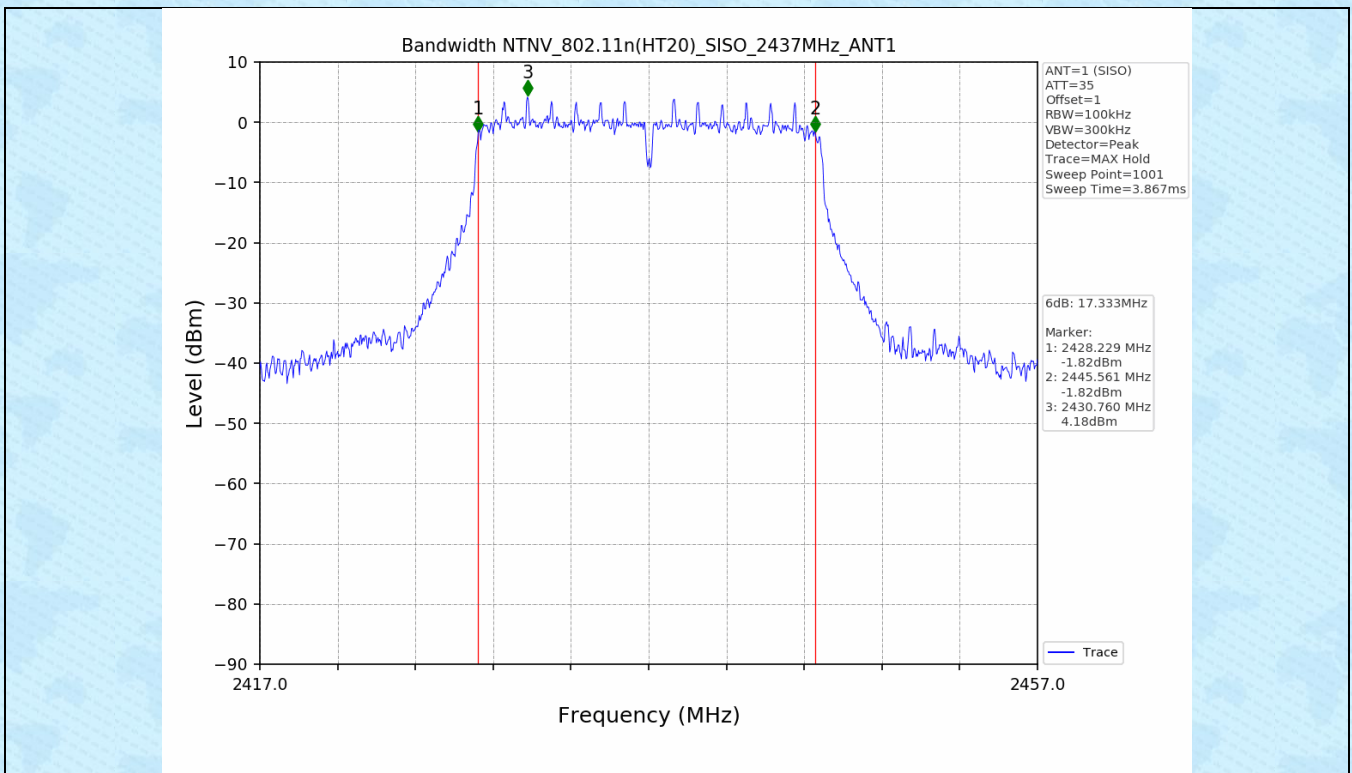

#### 1.1 Test Result

Test Mode	Frequency (MHz)	TX Type	ANT No.	6dB Bandwidth		Verdict
				Test Result (MHz)	Limits (MHz)	
802.11b	2412	SISO	1	9.081	≥0.5	PASS
	2437	SISO	1	8.611	≥0.5	PASS
	2462	SISO	1	8.131	≥0.5	PASS
802.11g	2412	SISO	1	16.361	≥0.5	PASS
	2437	SISO	1	16.338	≥0.5	PASS
	2462	SISO	1	16.349	≥0.5	PASS
802.11n(HT20)	2412	SISO	1	17.334	≥0.5	PASS
	2437	SISO	1	17.333	≥0.5	PASS
	2462	SISO	1	17.333	≥0.5	PASS
802.11n(HT40)	2422	SISO	1	35.524	≥0.5	PASS
	2437	SISO	1	35.504	≥0.5	PASS
	2452	SISO	1	35.753	≥0.5	PASS

## 1.2 Test Graph - 6dB Bandwidth