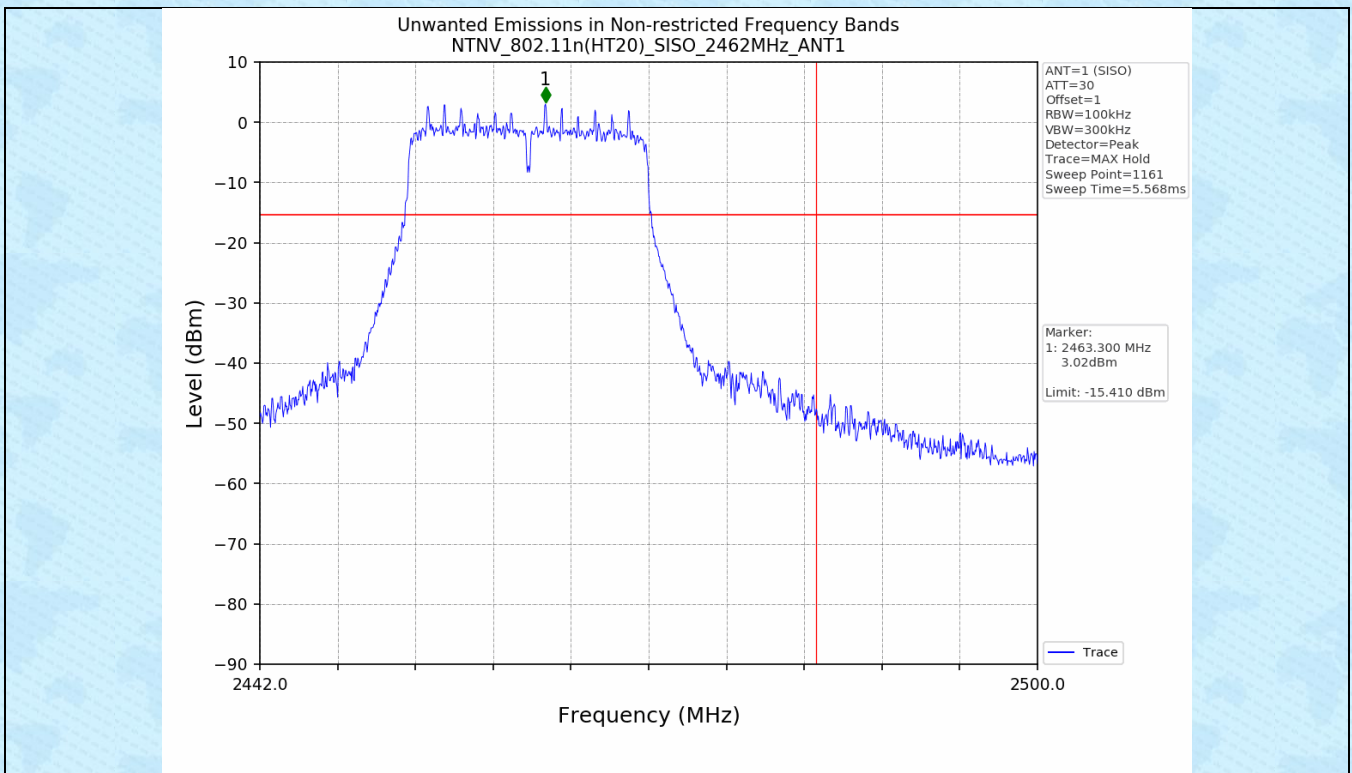

### 4.1 Test Result

Test Mode	Frequency (MHz)	TX Type	ANT No.	Spurious Conducted Emission (dBm)	Limits (dBm)	Verdict
802.11b	2412	SISO	1	Refer to test graph	-15.38	PASS
	2437	SISO	1	Refer to test graph	-15.38	PASS
	2462	SISO	1	Refer to test graph	-15.38	PASS
802.11g	2412	SISO	1	Refer to test graph	-14.88	PASS
	2437	SISO	1	Refer to test graph	-14.88	PASS
	2462	SISO	1	Refer to test graph	-14.88	PASS
802.11n(HT20)	2412	SISO	1	Refer to test graph	-15.41	PASS
	2437	SISO	1	Refer to test graph	-15.41	PASS
	2462	SISO	1	Refer to test graph	-15.41	PASS
802.11n(HT40)	2422	SISO	1	Refer to test graph	-19.09	PASS
	2437	SISO	1	Refer to test graph	-19.09	PASS
	2452	SISO	1	Refer to test graph	-19.09	PASS

### 4.2 Test Graph

-----End-----