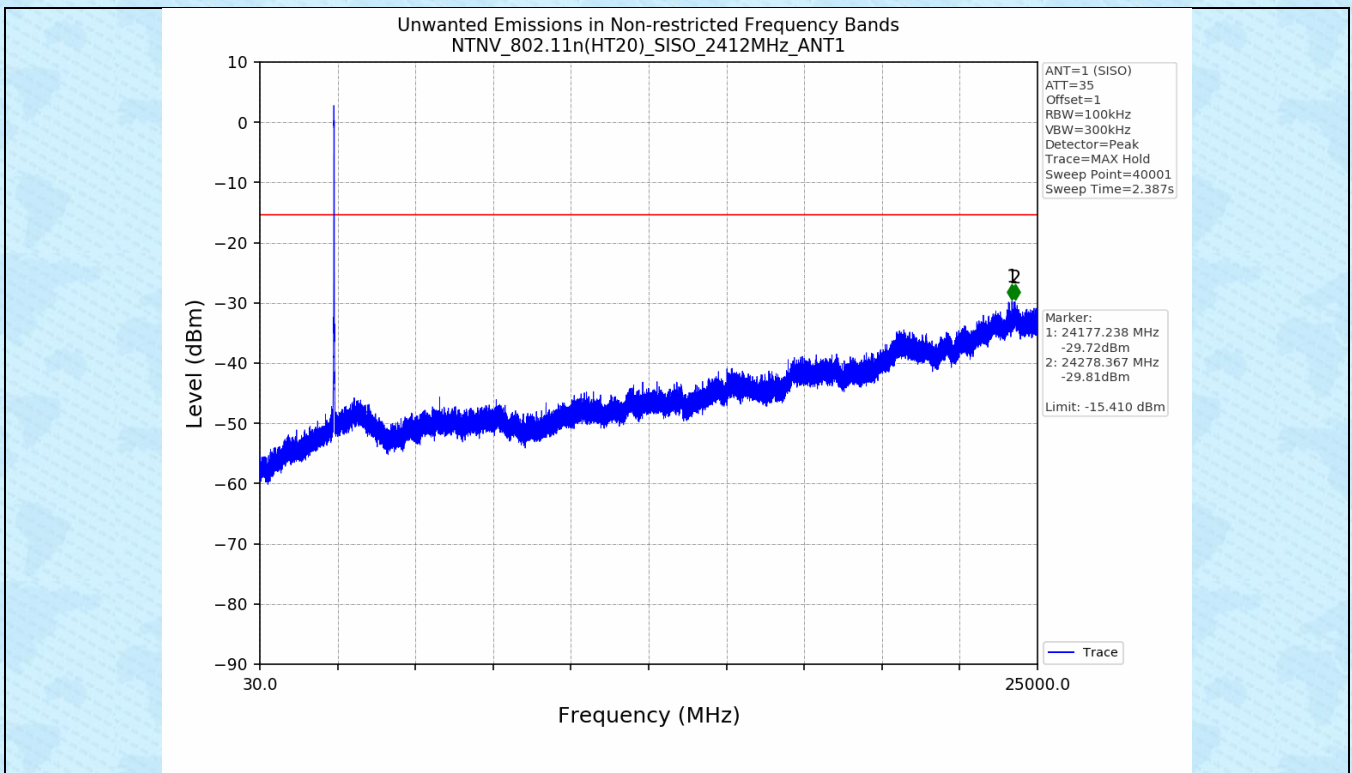

## 4. Unwanted Emissions in Non-restricted Frequency Bands

### 4.1 Test Result

Test Mode	Frequency (MHz)	TX Type	ANT No.	Spurious Conducted Emission (dBm)	Limits (dBm)	Verdict
802.11b	2412	SISO	1	Refer to test graph	-15.38	PASS
	2437	SISO	1	Refer to test graph	-15.38	PASS
	2462	SISO	1	Refer to test graph	-15.38	PASS
802.11g	2412	SISO	1	Refer to test graph	-14.88	PASS
	2437	SISO	1	Refer to test graph	-14.88	PASS
	2462	SISO	1	Refer to test graph	-14.88	PASS
802.11n(HT20)	2412	SISO	1	Refer to test graph	-15.41	PASS
	2437	SISO	1	Refer to test graph	-15.41	PASS
	2462	SISO	1	Refer to test graph	-15.41	PASS
802.11n(HT40)	2422	SISO	1	Refer to test graph	-19.09	PASS
	2437	SISO	1	Refer to test graph	-19.09	PASS
	2452	SISO	1	Refer to test graph	-19.09	PASS

### 4.2 Test Graph

-----End-----