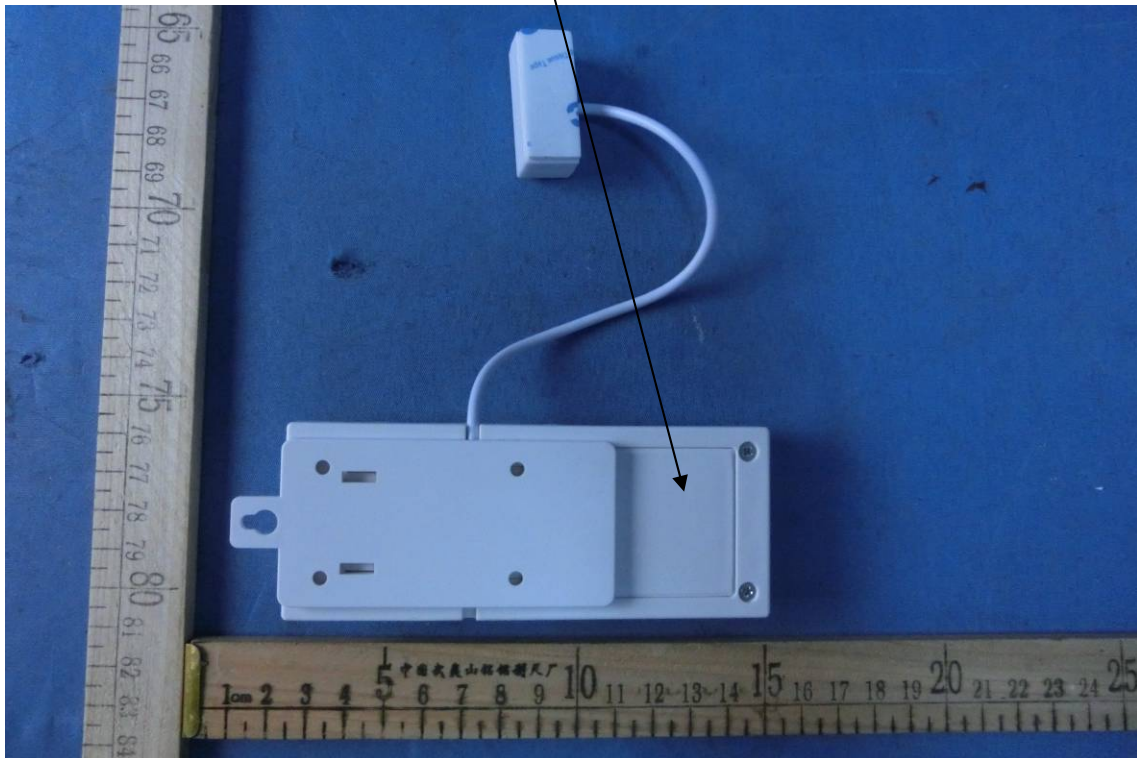

FCC ID LABELING AND LOCATION

FCC ID Label

Garage door sensor
Model NO.: QH-QC-A
FCC ID: 2AAV8QH-QCA

FCC ID Label Location

The label shown shall be permanently affixed at a conspicuous location on the device and be readily visible to the user at the time purchase (Labeling requirements per 2.925)