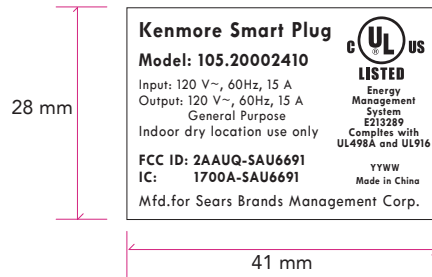

Rating label 41x28mm

MAC ID label 41x21mm

Label - adhered to Quick Start Cover Only

1.8694" x .5229"

QR code should be 0.5" x 0.5"