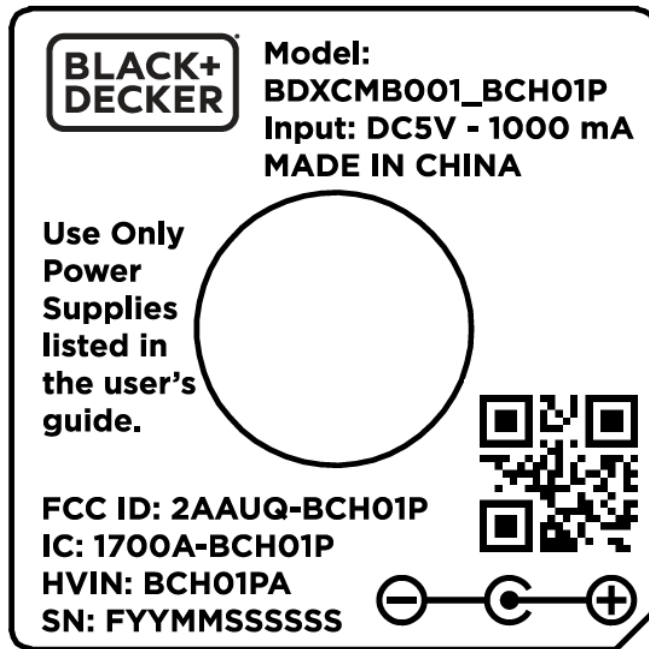

### FCC ID Label

### FCC ID Label Location Information

The label shown shall be permanently affixed at a conspicuous location on the device and be readily visible to the user at the time purchase (Labeling requirements per 2.925)