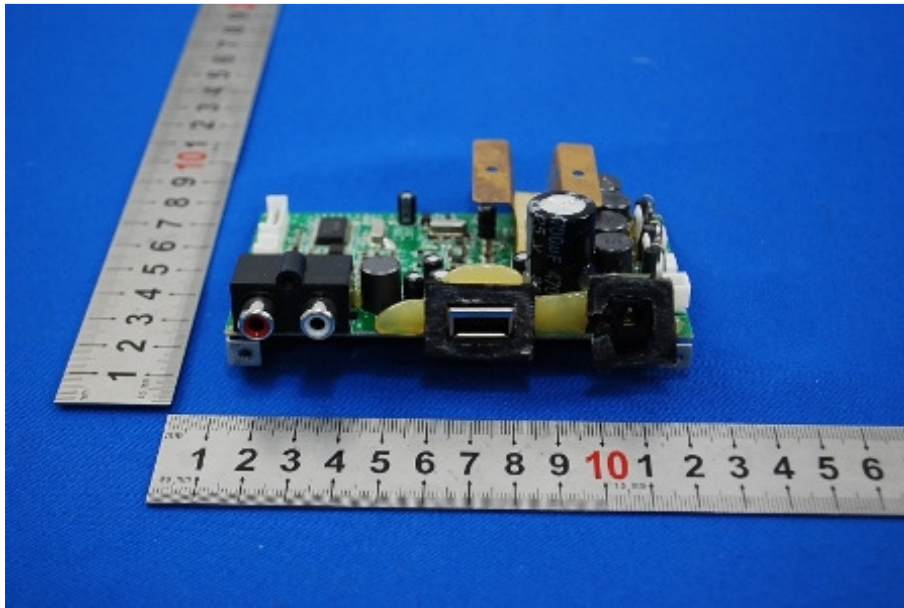

1 Photographs - EUT Constructional Details

Test Model No.: GDI-BTSP201

Adapter