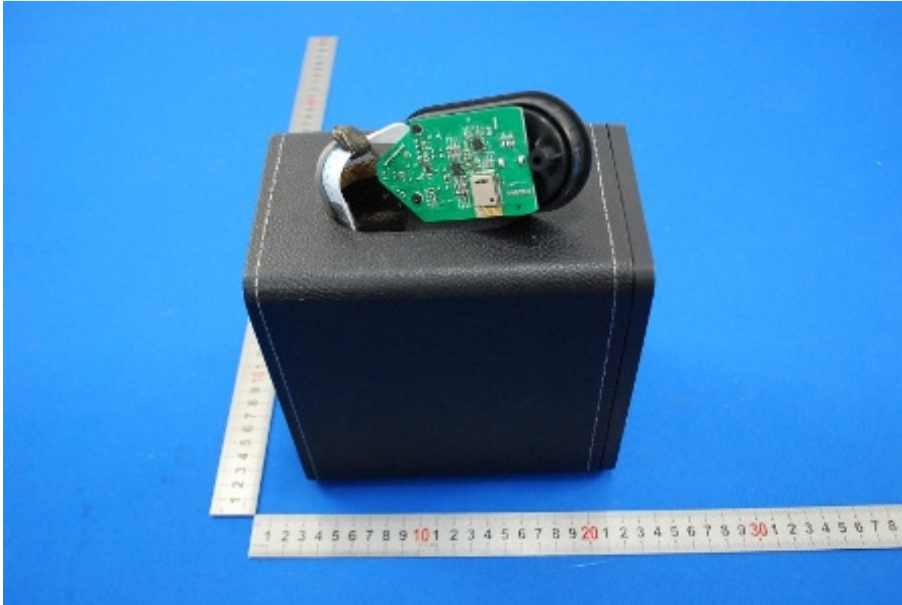

1 Photographs - EUT Constructional Details

Test Model No.: GDI-BTSP201

Adapter