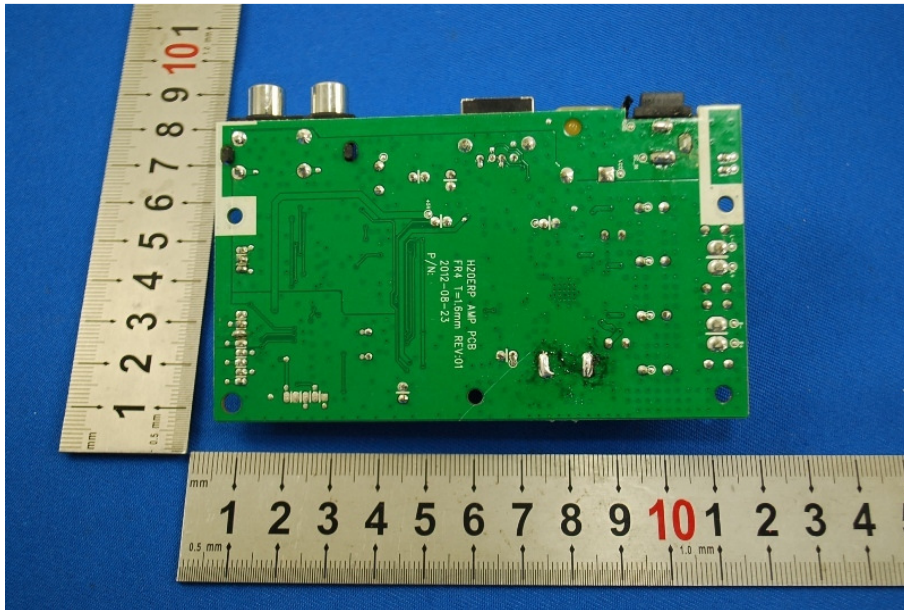

1 Photographs - EUT Constructional Details

Test Model No.: GDI-BTSP201

Adapter