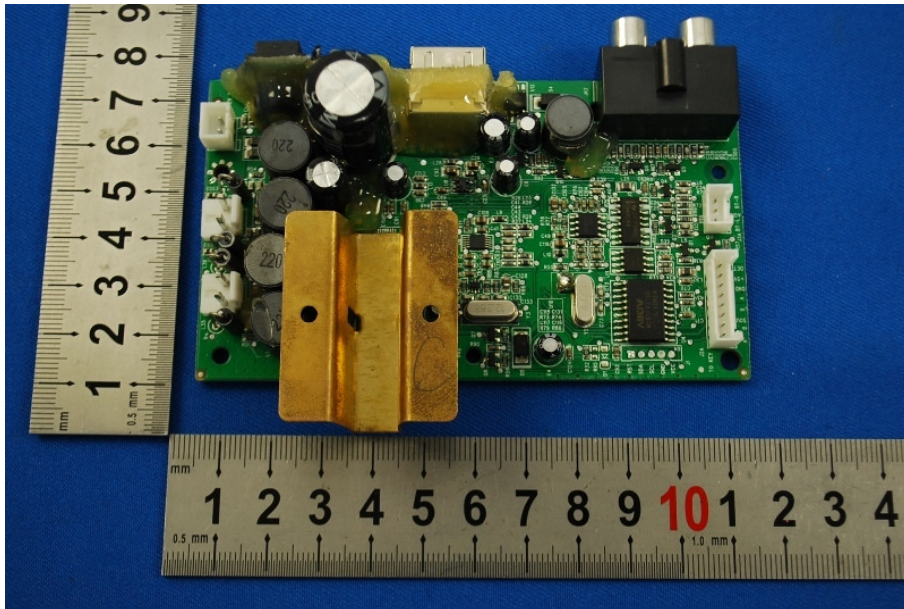

1 Photographs - EUT Constructional Details

Test Model No.: GDI-BTSP201

Adapter