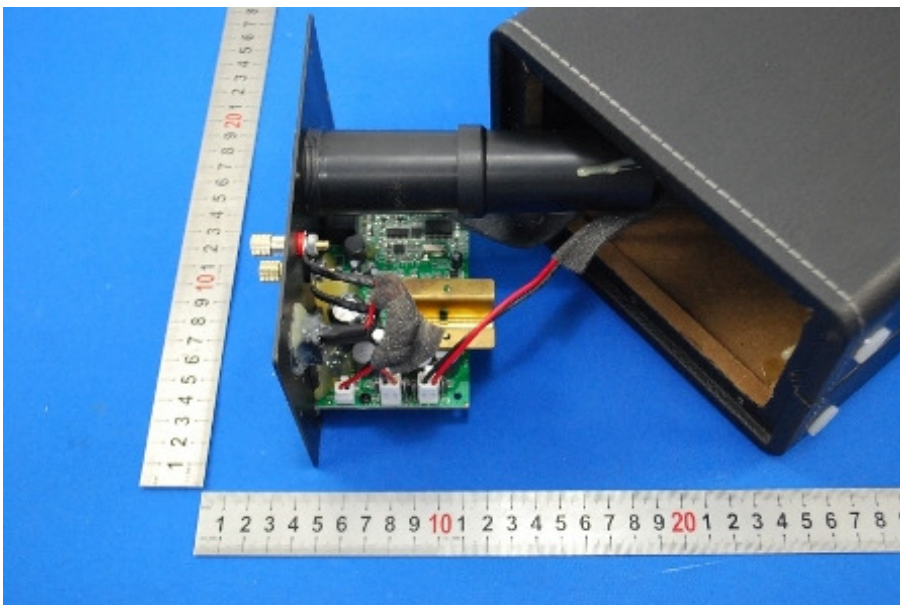

1 Photographs - EUT Constructional Details

Test Model No.: GDI-BTSP201

Adapter