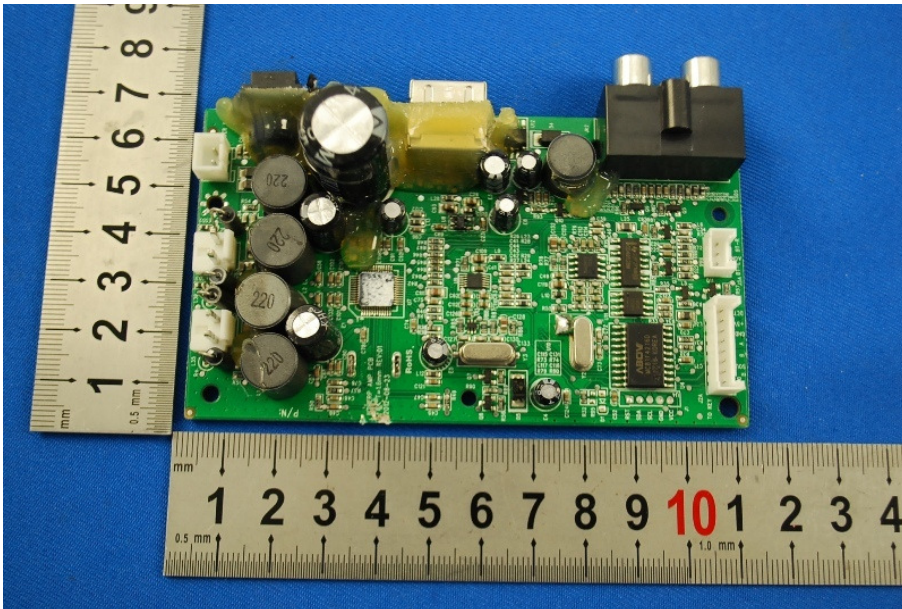

1 Photographs - EUT Constructional Details

Test Model No.: GDI-BTSP201

Adapter