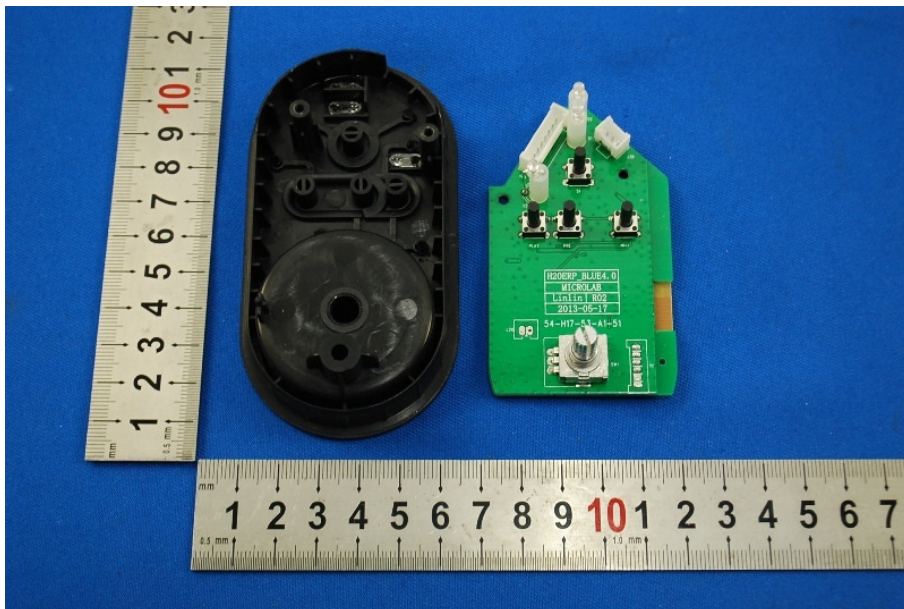

1 Photographs - EUT Constructional Details

Test Model No.: GDI-BTSP201

Adapter