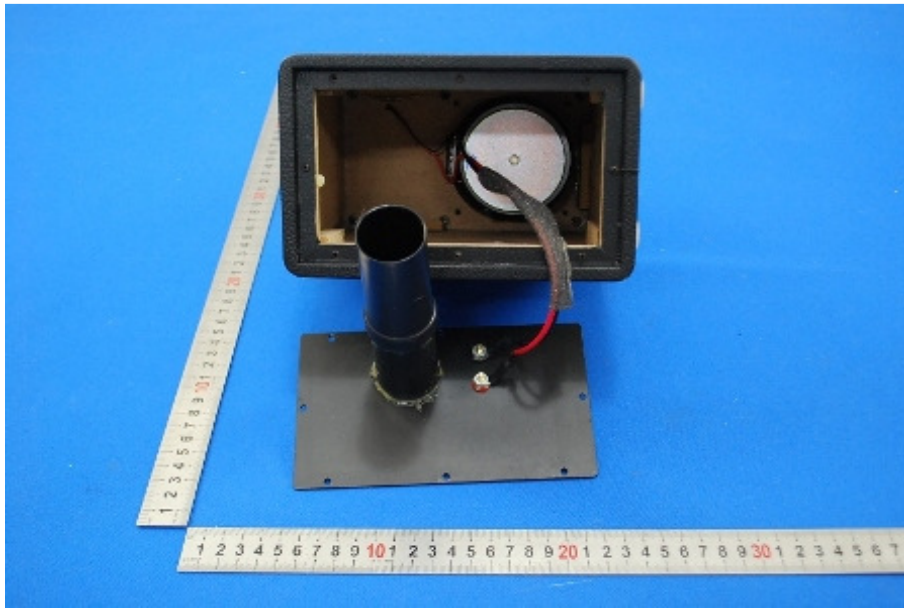

1 Photographs - EUT Constructional Details

Test Model No.: GDI-BTSP201

Adapter