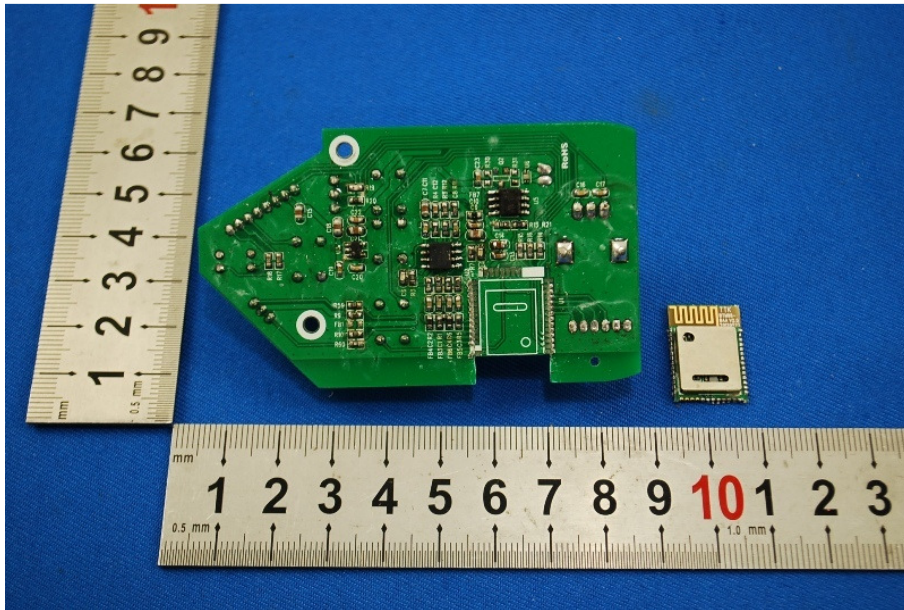

1 Photographs - EUT Constructional Details

Test Model No.: GDI-BTSP201

Adapter