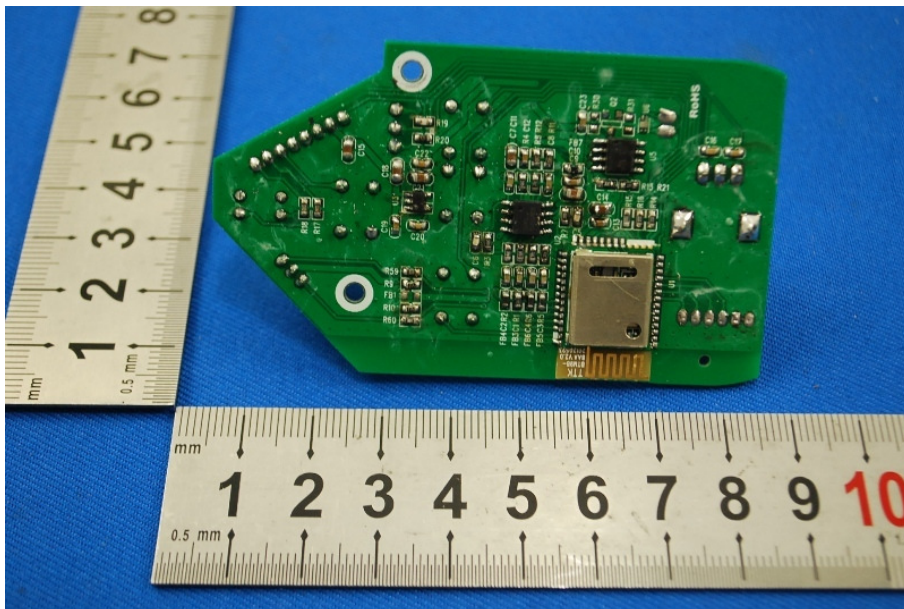

1 Photographs - EUT Constructional Details

Test Model No.: GDI-BTSP201

Adapter