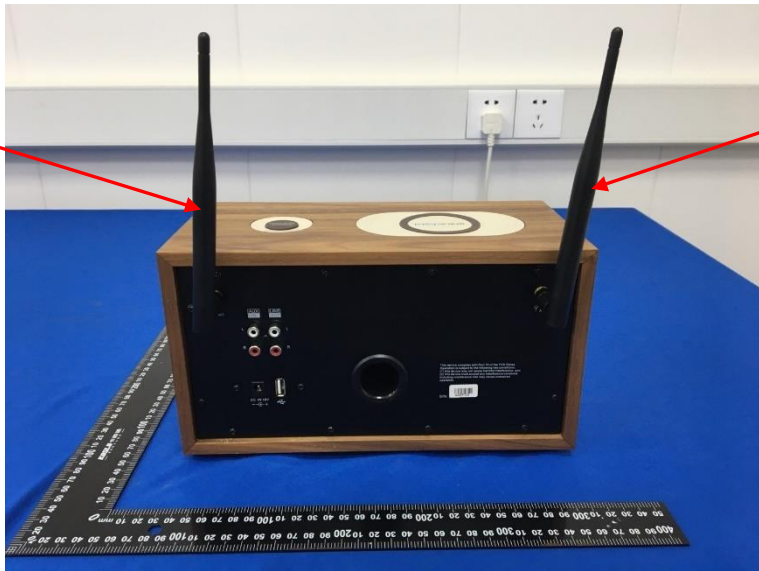

BT Antenna 1 /
WIFI Antenna 2

BT Antenna 2 /
WIFI Antenna 1

GVE AC/DC ADAPTER

MODEL: GM42-180200-1A
INPUT: 100-240V~50/60Hz 1.6A
OUTPUT: 18V 2.0A

EFFICIENCY LEVEL
VI
C UL US
LISTED
E321192
37GD

MADE IN CHINA