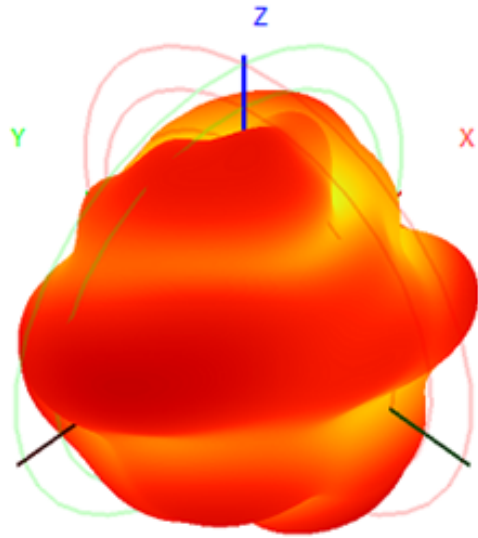

✚ Prepared by: Patrick

✚ Approved by: Jammy

◆ Contents:

- ◆ 1. Testing Item & Equipment
- ◆ 2. S-Parameters Test Results
- ◆ 3. GAIN & Efficiency TEST

2.VSWR TEST

GAIN& Efficiency TEST

参数\频率(mhz)	2400	2450	2500
Peak Gain(dBi)	-0.43	-0.21	0
Efficiency(%)	52.14	50.98	53.78