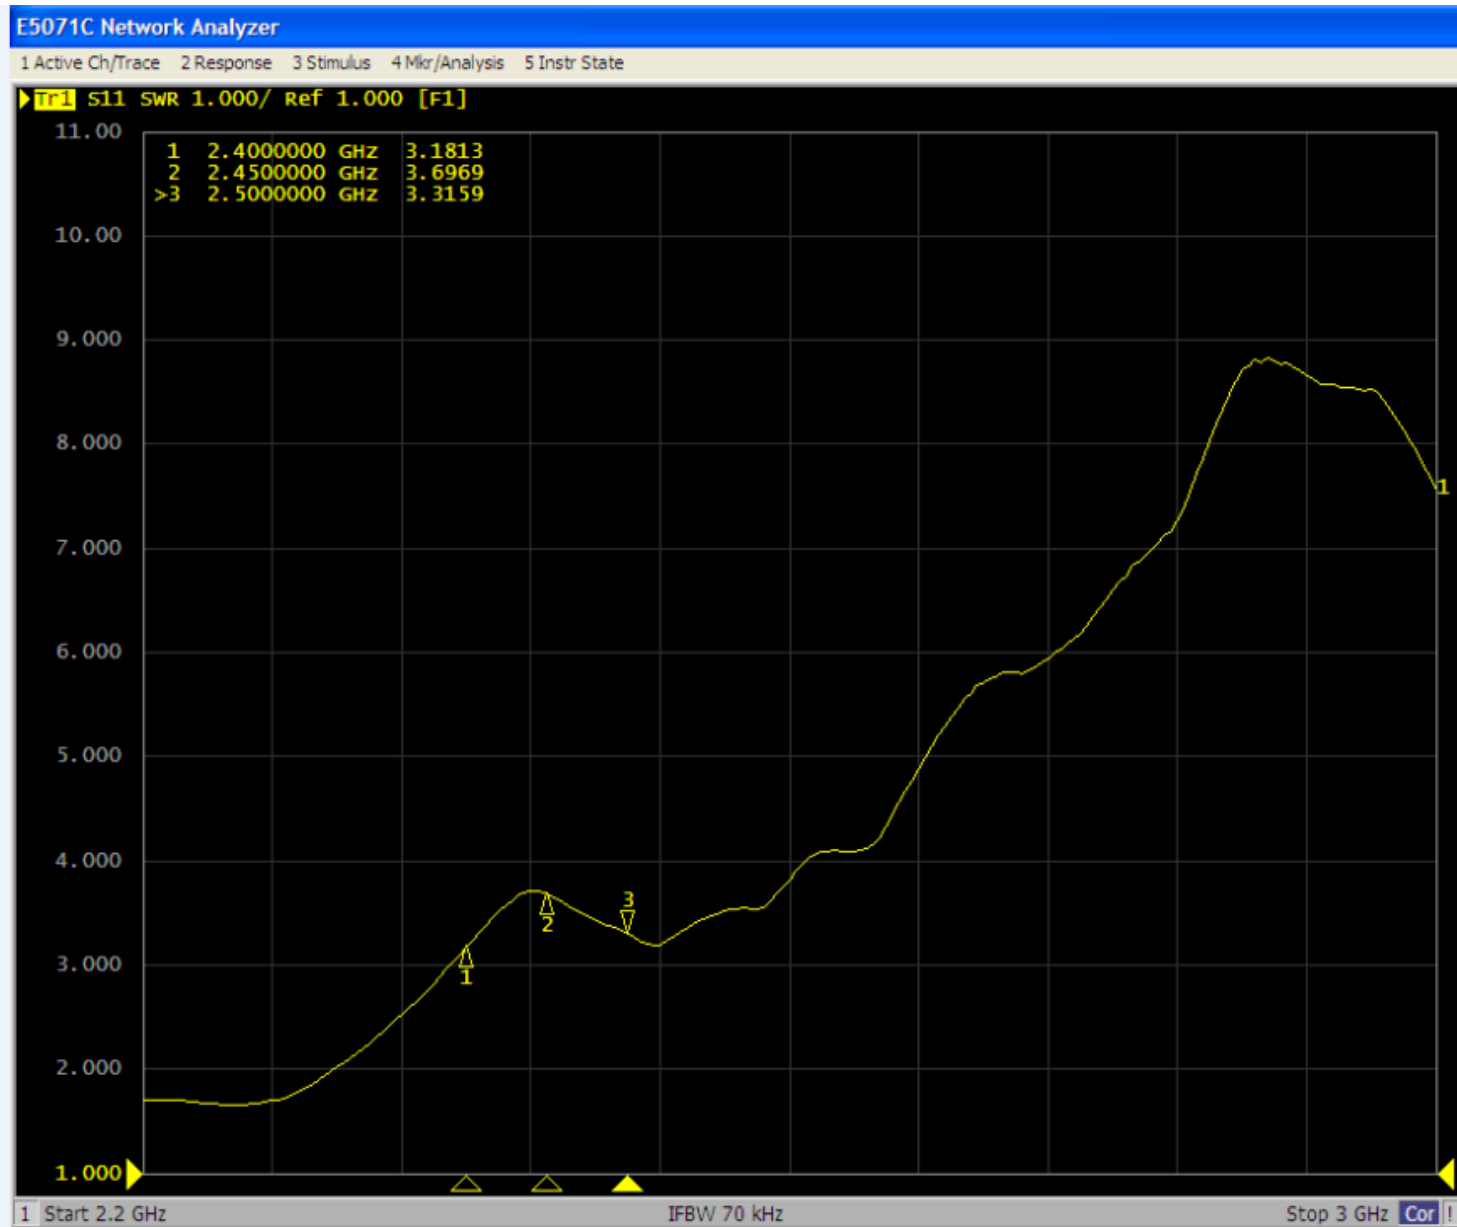

✚ Prepared by: Patrick

✚ Approved by: Jammy

◆ Contents:

- ◆ 1. Testing Item & Equipment
- ◆ 2. S-Parameters Test Results
- ◆ 3. GAIN & Efficiency TEST

2.VSWR TEST

GAIN& Efficiency TEST

参数\频率(mhz)	2400	2450	2500
Peak Gain(dBi)	-0.43	-0.21	0
Efficiency(%)	52.14	50.98	53.78