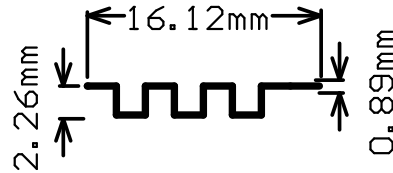

✚ Prepared by: Patrick

✚ Approved by: Jammy

◆ Contents:

- ◆ 1. Testing Item & Equipment
- ◆ 2. S-Parameters Test Results
- ◆ 3. GAIN & Efficiency TEST

2.VSWR TEST

GAIN& Efficiency TEST

参数\频率(mhz)	2400	2450	2500
Peak Gain(dBi)	-0.43	-0.21	0
Efficiency(%)	52.14	50.98	53.78