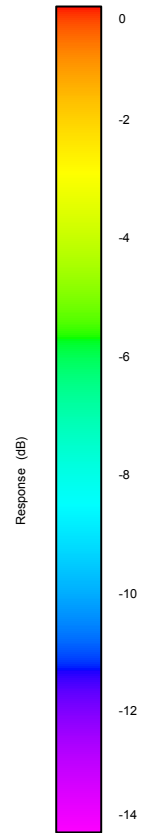

東莞市仕研電子通訊有限公司
DONGGUAN SEYA ELECTRONIC COMMUNICATION CO.,LTD

蓝牙音箱

Parameter Testing Report

✚ Project:WIFI Antenna

✚ Product Description

- 2400-2500MHz

✚ Report Date: 2022.02.24

✚ Report Version: 1.0

✚ Prepared by: Patrick

✚ Approved by: Jammy

◆ Contents:

- ◆ 1. Testing Item & Equipment
- ◆ 2. S-Parameters Test Results
- ◆ 3. GAIN & Efficiency TEST

2.VSWR TEST

GAIN& Efficiency TEST

参数\频率(mhz)	2400	2450	2500
Peak Gain(dBi)	-0.43	-0.21	0
Efficiency(%)	52.14	50.98	53.78