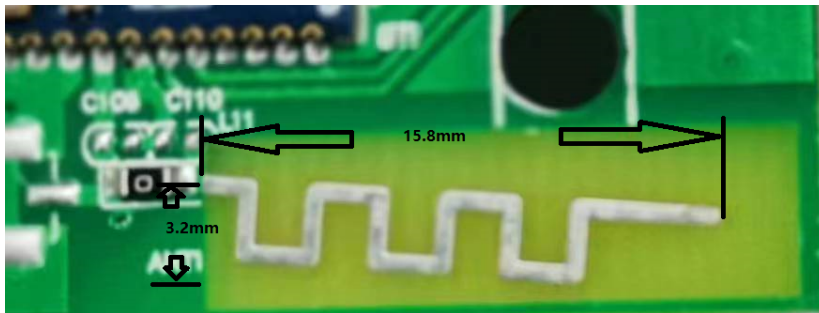

◆ Contents:

1. Testing Item & Equipment
2. S-Parameters Test Results
3. GAIN & Efficiency TEST