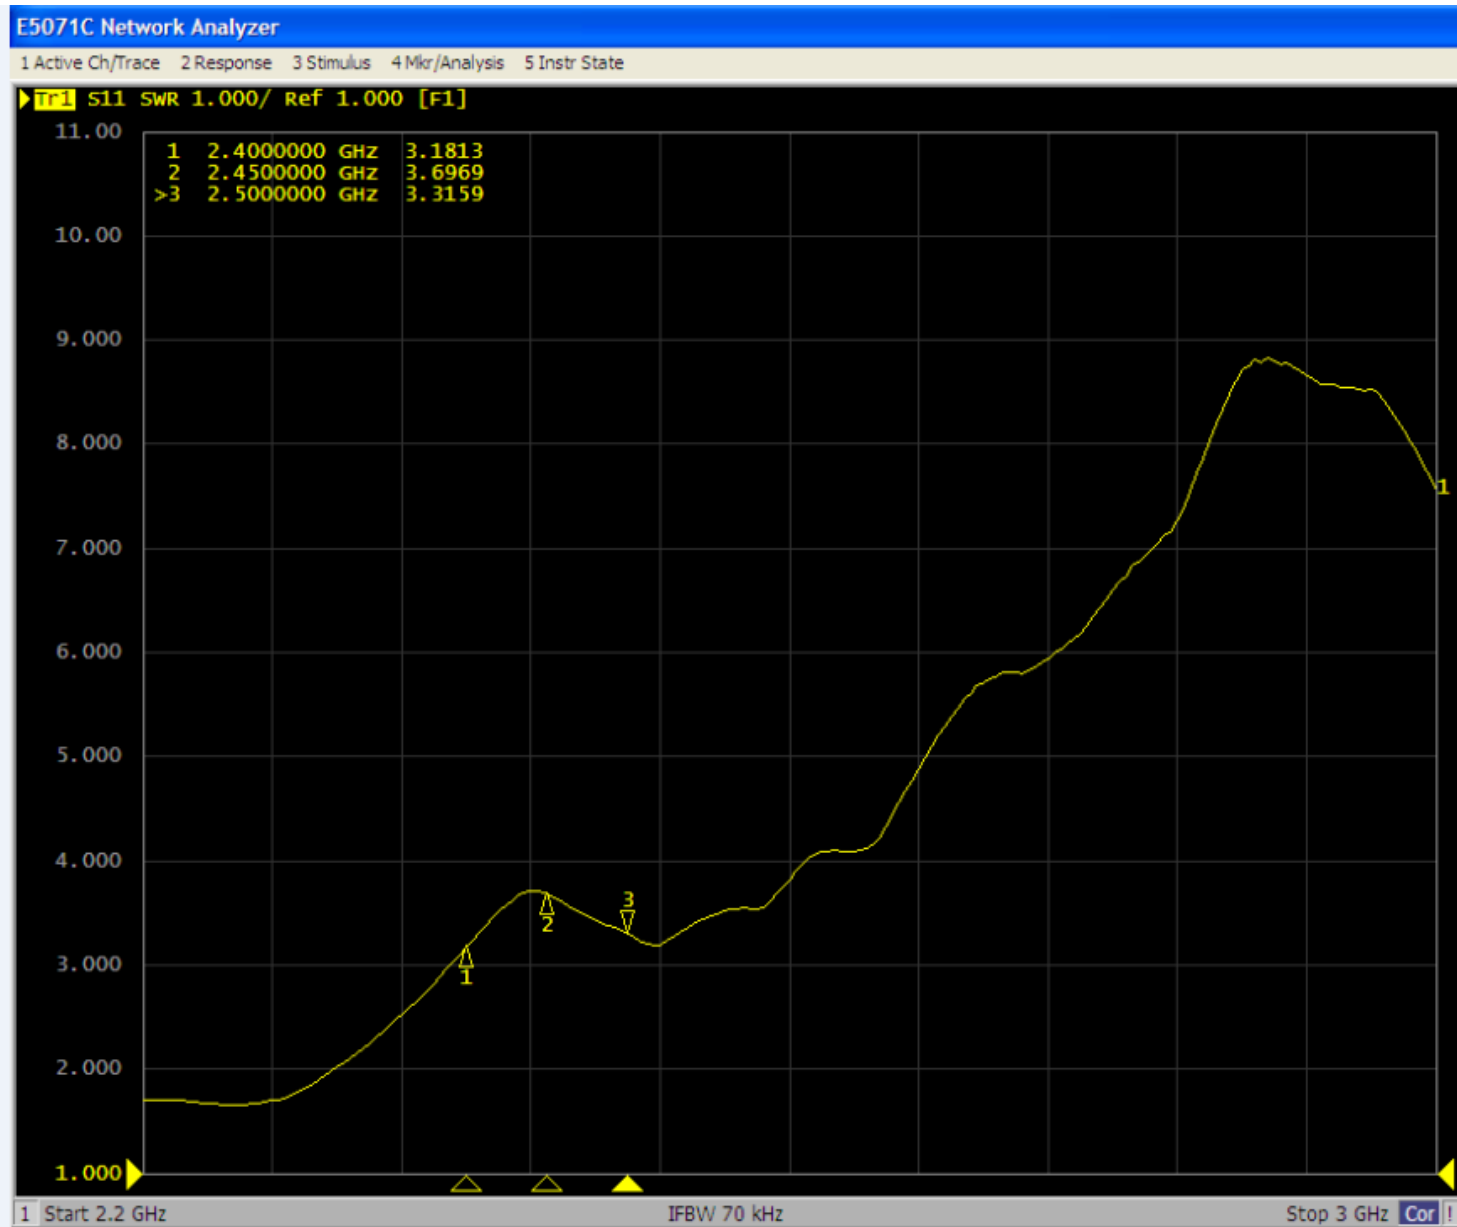

## Parameter Testing Report

✚ Project:WIFI Antenna

✚ Product Description

- 2400-2500MHz

✚ Report Date: 2022.02.24

✚ Report Version: 1.0

✚ Prepared by: Patrick

✚ Approved by: Jammy

# 2.VSWR TEST