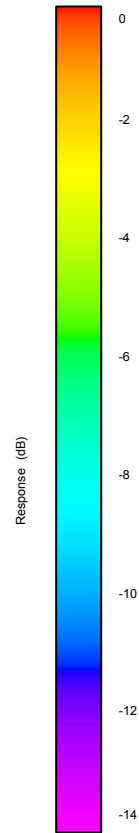

## Parameter Testing Report

✚ Project:WIFI Antenna

✚ Product Description

- 2400-2500MHz

✚ Report Date: 2022.02.24

✚ Report Version: 1.0

✚ Prepared by: Patrick

✚ Approved by: Jammy

## ◆ Contents:

- ◆ 1. Testing Item & Equipment
- ◆ 2. S-Parameters Test Results
- ◆ 3. GAIN & Efficiency TEST

# 2.VSWR TEST

# GAIN& Efficiency TEST

2500MHz

参数\频率(mhz)	2400	2450	2500
Peak Gain(dBi)	-0.43	-0.21	0
Efficiency(%)	52.14	50.98	53.78