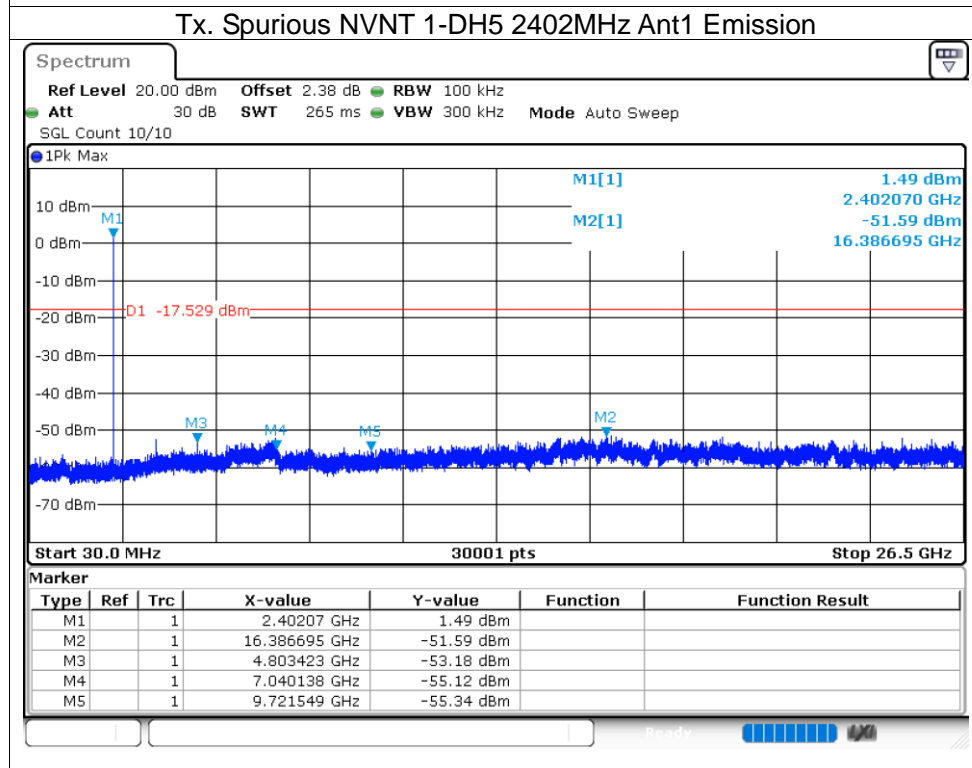

Band Edge(Hopping) NVNT 2-DH5 2480MHz Ant1 Hopping Ref

Band Edge(Hopping) NVNT 2-DH5 2480MHz Ant1 Hopping Emission

Band Edge(Hopping) NVNT 3-DH5 2402MHz Ant1 Hopping Ref

Band Edge(Hopping) NVNT 3-DH5 2402MHz Ant1 Hopping Emission

Band Edge(Hopping) NVNT 3-DH5 2480MHz Ant1 Hopping Ref

Band Edge(Hopping) NVNT 3-DH5 2480MHz Ant1 Hopping Emission

8.9 CONDUCTED RF SPURIOUS EMISSION

Condition	Mode	Frequency (MHz)	Antenna	Max Value (dBc)	Limit (dBc)	Verdict
NVNT	1-DH5	2402	Ant1	-54.06	-20	Pass
NVNT	1-DH5	2441	Ant1	-50.92	-20	Pass
NVNT	1-DH5	2480	Ant1	-49.81	-20	Pass
NVNT	2-DH5	2402	Ant1	-53.56	-20	Pass
NVNT	2-DH5	2441	Ant1	-53.19	-20	Pass
NVNT	2-DH5	2480	Ant1	-52.1	-20	Pass
NVNT	3-DH5	2402	Ant1	-52.63	-20	Pass
NVNT	3-DH5	2441	Ant1	-53.94	-20	Pass
NVNT	3-DH5	2480	Ant1	-49.13	-20	Pass