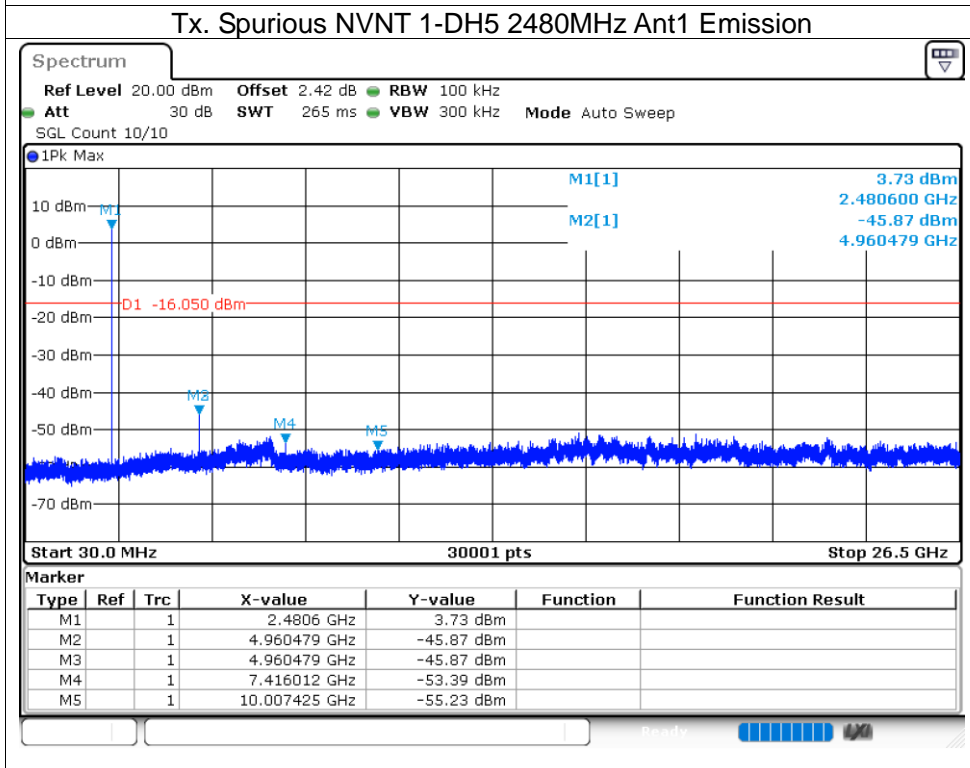

Band Edge(Hopping) NVNT 3-DH5 2480MHz Ant1 Hopping Ref

Band Edge(Hopping) NVNT 3-DH5 2480MHz Ant1 Hopping Emission

8.9 CONDUCTED RF SPURIOUS EMISSION

Condition	Mode	Frequency (MHz)	Antenna	Max Value (dBc)	Limit (dBc)	Verdict
NVNT	1-DH5	2402	Ant1	-54.06	-20	Pass
NVNT	1-DH5	2441	Ant1	-50.92	-20	Pass
NVNT	1-DH5	2480	Ant1	-49.81	-20	Pass
NVNT	2-DH5	2402	Ant1	-53.56	-20	Pass
NVNT	2-DH5	2441	Ant1	-53.19	-20	Pass
NVNT	2-DH5	2480	Ant1	-52.1	-20	Pass
NVNT	3-DH5	2402	Ant1	-52.63	-20	Pass
NVNT	3-DH5	2441	Ant1	-53.94	-20	Pass
NVNT	3-DH5	2480	Ant1	-49.13	-20	Pass