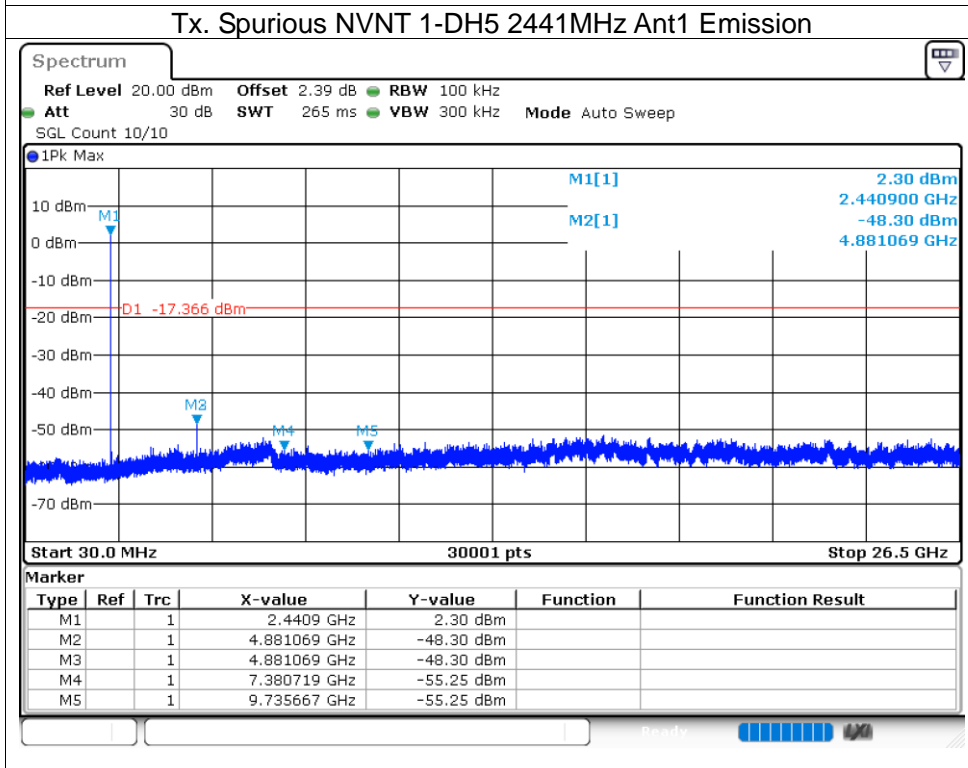

Band Edge(Hopping) NVNT 3-DH5 2480MHz Ant1 Hopping Ref

Band Edge(Hopping) NVNT 3-DH5 2480MHz Ant1 Hopping Emission

8.9 CONDUCTED RF SPURIOUS EMISSION

Condition	Mode	Frequency (MHz)	Antenna	Max Value (dBc)	Limit (dBc)	Verdict
NVNT	1-DH5	2402	Ant1	-54.06	-20	Pass
NVNT	1-DH5	2441	Ant1	-50.92	-20	Pass
NVNT	1-DH5	2480	Ant1	-49.81	-20	Pass
NVNT	2-DH5	2402	Ant1	-53.56	-20	Pass
NVNT	2-DH5	2441	Ant1	-53.19	-20	Pass
NVNT	2-DH5	2480	Ant1	-52.1	-20	Pass
NVNT	3-DH5	2402	Ant1	-52.63	-20	Pass
NVNT	3-DH5	2441	Ant1	-53.94	-20	Pass
NVNT	3-DH5	2480	Ant1	-49.13	-20	Pass