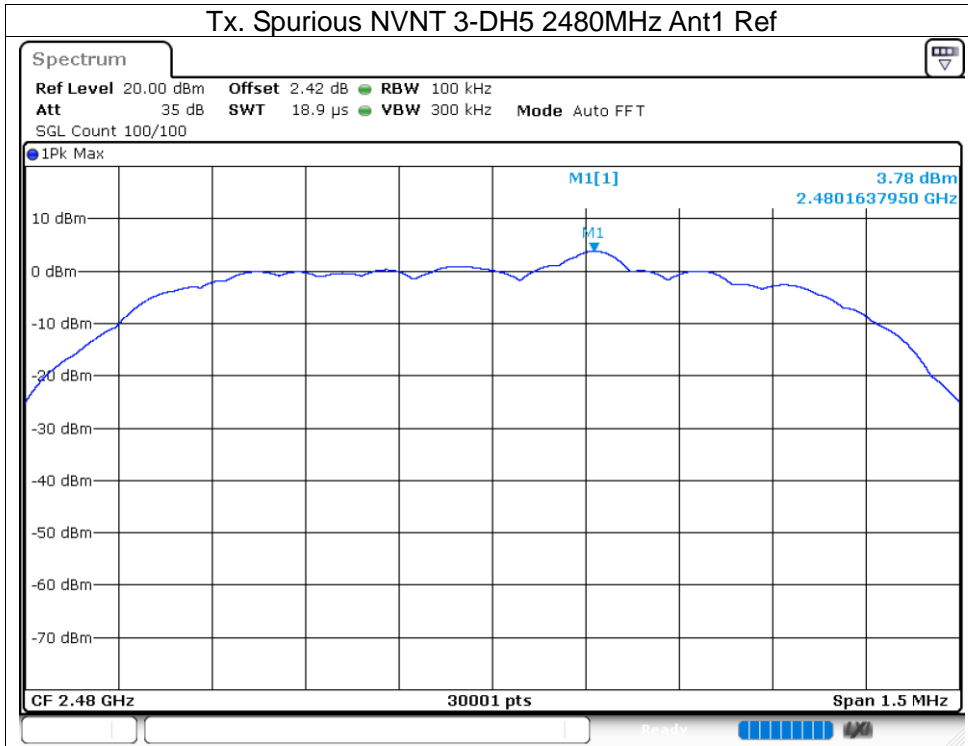

Band Edge(Hopping) NVNT 2-DH5 2480MHz Ant1 Hopping Ref

Band Edge(Hopping) NVNT 2-DH5 2480MHz Ant1 Hopping Emission

Band Edge(Hopping) NVNT 3-DH5 2402MHz Ant1 Hopping Ref

Band Edge(Hopping) NVNT 3-DH5 2402MHz Ant1 Hopping Emission

Band Edge(Hopping) NVNT 3-DH5 2480MHz Ant1 Hopping Ref

Band Edge(Hopping) NVNT 3-DH5 2480MHz Ant1 Hopping Emission

8.9 CONDUCTED RF SPURIOUS EMISSION

Condition	Mode	Frequency (MHz)	Antenna	Max Value (dBc)	Limit (dBc)	Verdict
NVNT	1-DH5	2402	Ant1	-54.06	-20	Pass
NVNT	1-DH5	2441	Ant1	-50.92	-20	Pass
NVNT	1-DH5	2480	Ant1	-49.81	-20	Pass
NVNT	2-DH5	2402	Ant1	-53.56	-20	Pass
NVNT	2-DH5	2441	Ant1	-53.19	-20	Pass
NVNT	2-DH5	2480	Ant1	-52.1	-20	Pass
NVNT	3-DH5	2402	Ant1	-52.63	-20	Pass
NVNT	3-DH5	2441	Ant1	-53.94	-20	Pass
NVNT	3-DH5	2480	Ant1	-49.13	-20	Pass