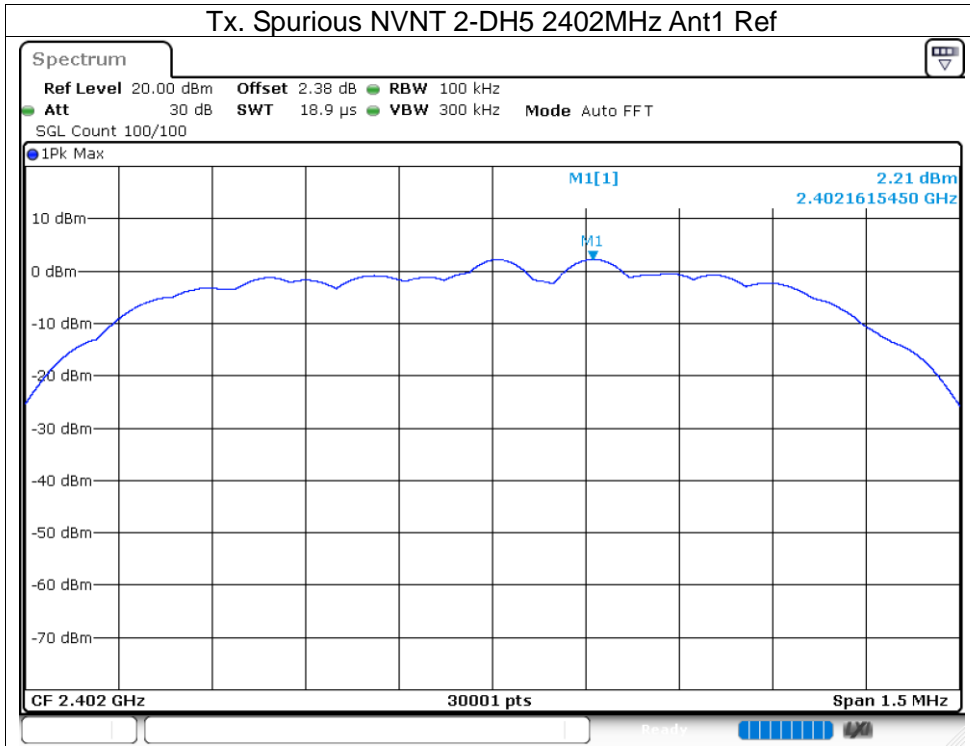

Band Edge(Hopping) NVNT 3-DH5 2480MHz Ant1 Hopping Ref

Band Edge(Hopping) NVNT 3-DH5 2480MHz Ant1 Hopping Emission

8.9 CONDUCTED RF SPURIOUS EMISSION

Condition	Mode	Frequency (MHz)	Antenna	Max Value (dBc)	Limit (dBc)	Verdict
NVNT	1-DH5	2402	Ant1	-54.06	-20	Pass
NVNT	1-DH5	2441	Ant1	-50.92	-20	Pass
NVNT	1-DH5	2480	Ant1	-49.81	-20	Pass
NVNT	2-DH5	2402	Ant1	-53.56	-20	Pass
NVNT	2-DH5	2441	Ant1	-53.19	-20	Pass
NVNT	2-DH5	2480	Ant1	-52.1	-20	Pass
NVNT	3-DH5	2402	Ant1	-52.63	-20	Pass
NVNT	3-DH5	2441	Ant1	-53.94	-20	Pass
NVNT	3-DH5	2480	Ant1	-49.13	-20	Pass