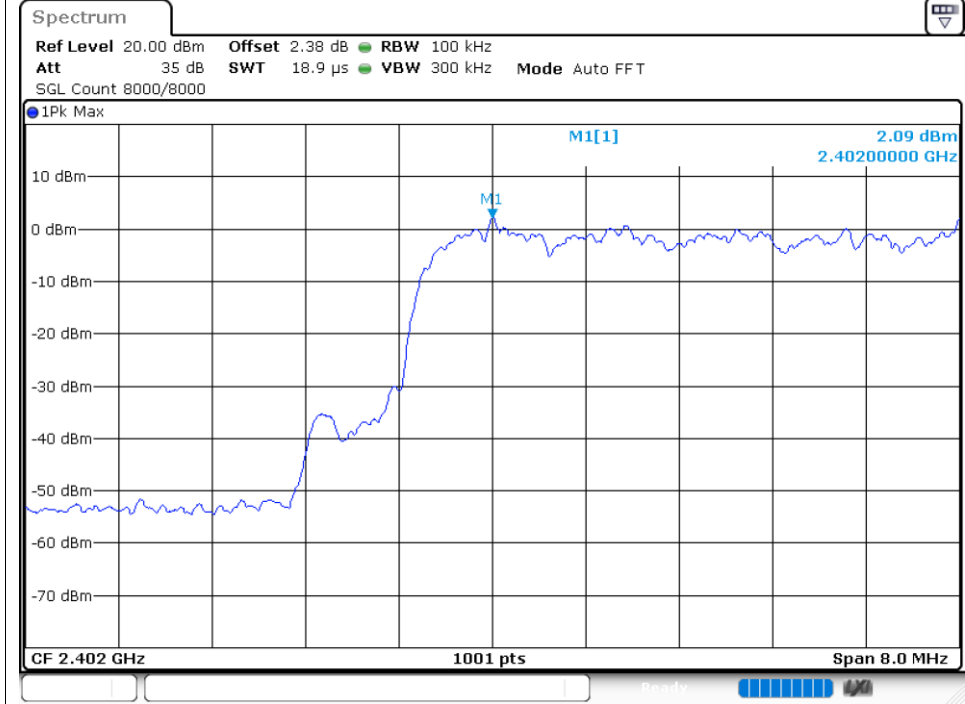

8.8 BAND EDGE(HOPPING)

Condition	Mode	Frequency (MHz)	Antenna	Hopping Mode	Max Value (dBc)	Limit (dBc)	Verdict
NVNT	1-DH5	2402	Ant1	Hopping	-52.51	-20	Pass
NVNT	1-DH5	2480	Ant1	Hopping	-56.12	-20	Pass
NVNT	2-DH5	2402	Ant1	Hopping	-51.93	-20	Pass
NVNT	2-DH5	2480	Ant1	Hopping	-55.41	-20	Pass
NVNT	3-DH5	2402	Ant1	Hopping	-52.39	-20	Pass
NVNT	3-DH5	2480	Ant1	Hopping	-55.34	-20	Pass

Band Edge(Hopping) NVNT 1-DH5 2480MHz Ant1 Hopping Ref

Band Edge(Hopping) NVNT 1-DH5 2480MHz Ant1 Hopping Emission

Band Edge(Hopping) NVNT 2-DH5 2402MHz Ant1 Hopping Ref

Band Edge(Hopping) NVNT 2-DH5 2402MHz Ant1 Hopping Emission

Band Edge(Hopping) NVNT 2-DH5 2480MHz Ant1 Hopping Ref

Band Edge(Hopping) NVNT 2-DH5 2480MHz Ant1 Hopping Emission

Band Edge(Hopping) NVNT 3-DH5 2402MHz Ant1 Hopping Ref

Band Edge(Hopping) NVNT 3-DH5 2402MHz Ant1 Hopping Emission