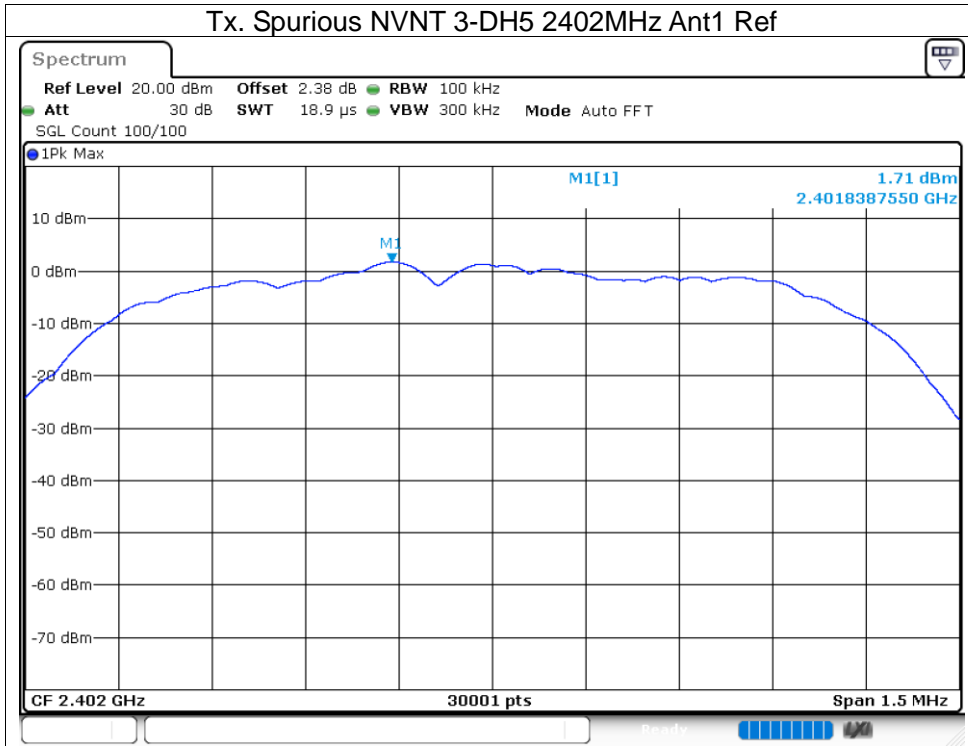

Band Edge(Hopping) NVNT 3-DH5 2480MHz Ant1 Hopping Ref

Band Edge(Hopping) NVNT 3-DH5 2480MHz Ant1 Hopping Emission

8.9 CONDUCTED RF SPURIOUS EMISSION

Condition	Mode	Frequency (MHz)	Antenna	Max Value (dBc)	Limit (dBc)	Verdict
NVNT	1-DH5	2402	Ant1	-54.06	-20	Pass
NVNT	1-DH5	2441	Ant1	-50.92	-20	Pass
NVNT	1-DH5	2480	Ant1	-49.81	-20	Pass
NVNT	2-DH5	2402	Ant1	-53.56	-20	Pass
NVNT	2-DH5	2441	Ant1	-53.19	-20	Pass
NVNT	2-DH5	2480	Ant1	-52.1	-20	Pass
NVNT	3-DH5	2402	Ant1	-52.63	-20	Pass
NVNT	3-DH5	2441	Ant1	-53.94	-20	Pass
NVNT	3-DH5	2480	Ant1	-49.13	-20	Pass