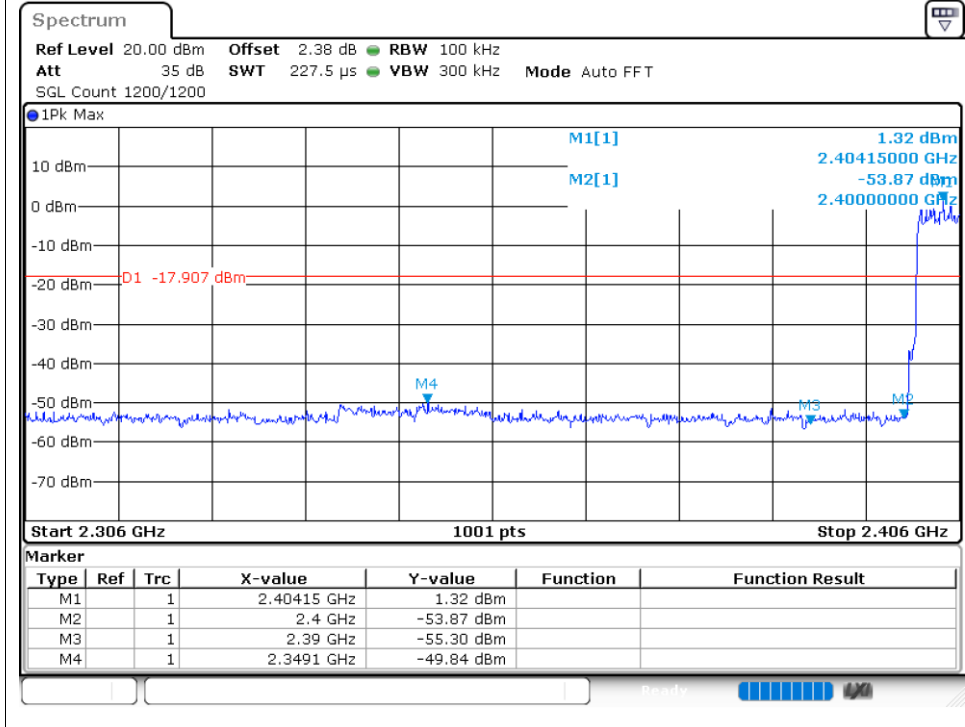

Band Edge(Hopping) NVNT 1-DH5 2480MHz Ant1 Hopping Ref

Band Edge(Hopping) NVNT 1-DH5 2480MHz Ant1 Hopping Emission

Band Edge(Hopping) NVNT 2-DH5 2402MHz Ant1 Hopping Ref

Band Edge(Hopping) NVNT 2-DH5 2402MHz Ant1 Hopping Emission

Band Edge(Hopping) NVNT 2-DH5 2480MHz Ant1 Hopping Ref

Band Edge(Hopping) NVNT 2-DH5 2480MHz Ant1 Hopping Emission

Band Edge(Hopping) NVNT 3-DH5 2402MHz Ant1 Hopping Ref

Band Edge(Hopping) NVNT 3-DH5 2402MHz Ant1 Hopping Emission