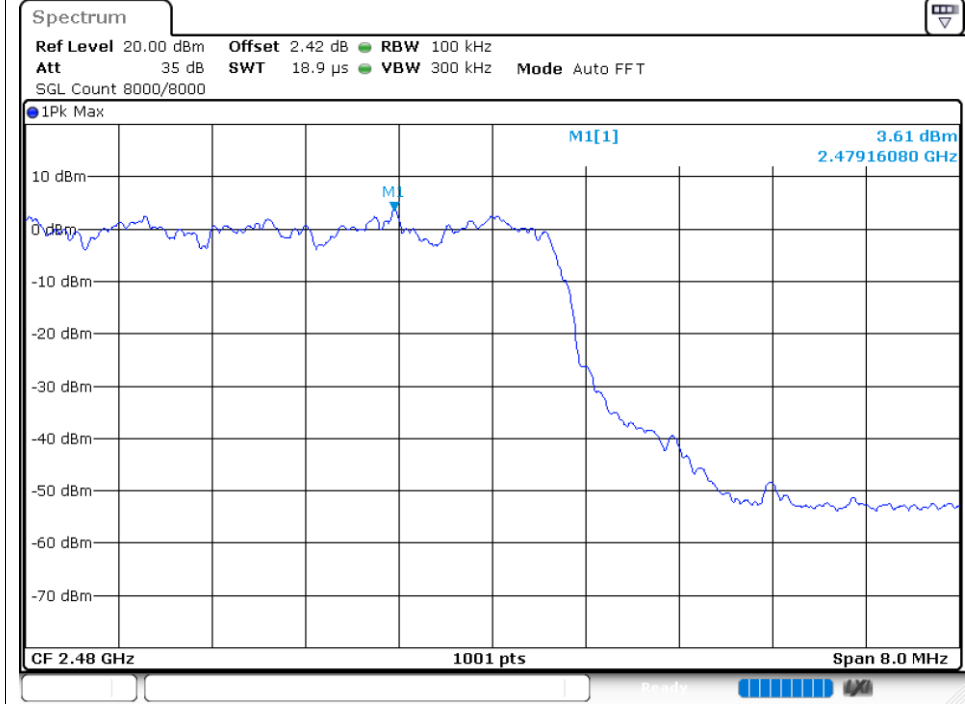

Band Edge(Hopping) NVNT 1-DH5 2480MHz Ant1 Hopping Ref

Band Edge(Hopping) NVNT 1-DH5 2480MHz Ant1 Hopping Emission

Band Edge(Hopping) NVNT 2-DH5 2402MHz Ant1 Hopping Ref

Band Edge(Hopping) NVNT 2-DH5 2402MHz Ant1 Hopping Emission

Band Edge(Hopping) NVNT 2-DH5 2480MHz Ant1 Hopping Ref

Band Edge(Hopping) NVNT 2-DH5 2480MHz Ant1 Hopping Emission

Band Edge(Hopping) NVNT 3-DH5 2402MHz Ant1 Hopping Ref

Band Edge(Hopping) NVNT 3-DH5 2402MHz Ant1 Hopping Emission

Band Edge(Hopping) NVNT 3-DH5 2480MHz Ant1 Hopping Ref

Band Edge(Hopping) NVNT 3-DH5 2480MHz Ant1 Hopping Emission

8.9 CONDUCTED RF SPURIOUS EMISSION

Condition	Mode	Frequency (MHz)	Antenna	Max Value (dBc)	Limit (dBc)	Verdict
NVNT	1-DH5	2402	Ant1	-54.06	-20	Pass
NVNT	1-DH5	2441	Ant1	-50.92	-20	Pass
NVNT	1-DH5	2480	Ant1	-49.81	-20	Pass
NVNT	2-DH5	2402	Ant1	-53.56	-20	Pass
NVNT	2-DH5	2441	Ant1	-53.19	-20	Pass
NVNT	2-DH5	2480	Ant1	-52.1	-20	Pass
NVNT	3-DH5	2402	Ant1	-52.63	-20	Pass
NVNT	3-DH5	2441	Ant1	-53.94	-20	Pass
NVNT	3-DH5	2480	Ant1	-49.13	-20	Pass