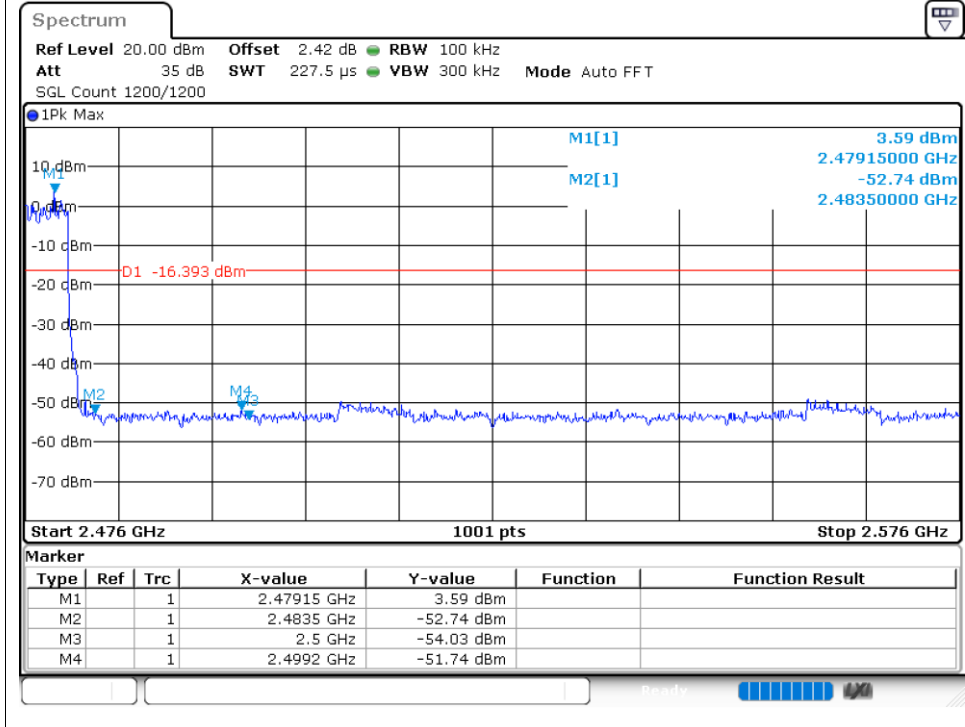

Band Edge(Hopping) NVNT 2-DH5 2480MHz Ant1 Hopping Ref

Band Edge(Hopping) NVNT 2-DH5 2480MHz Ant1 Hopping Emission

Band Edge(Hopping) NVNT 3-DH5 2402MHz Ant1 Hopping Ref

Band Edge(Hopping) NVNT 3-DH5 2402MHz Ant1 Hopping Emission

Band Edge(Hopping) NVNT 3-DH5 2480MHz Ant1 Hopping Ref

Band Edge(Hopping) NVNT 3-DH5 2480MHz Ant1 Hopping Emission

8.9 CONDUCTED RF SPURIOUS EMISSION

Condition	Mode	Frequency (MHz)	Antenna	Max Value (dBc)	Limit (dBc)	Verdict
NVNT	1-DH5	2402	Ant1	-54.06	-20	Pass
NVNT	1-DH5	2441	Ant1	-50.92	-20	Pass
NVNT	1-DH5	2480	Ant1	-49.81	-20	Pass
NVNT	2-DH5	2402	Ant1	-53.56	-20	Pass
NVNT	2-DH5	2441	Ant1	-53.19	-20	Pass
NVNT	2-DH5	2480	Ant1	-52.1	-20	Pass
NVNT	3-DH5	2402	Ant1	-52.63	-20	Pass
NVNT	3-DH5	2441	Ant1	-53.94	-20	Pass
NVNT	3-DH5	2480	Ant1	-49.13	-20	Pass