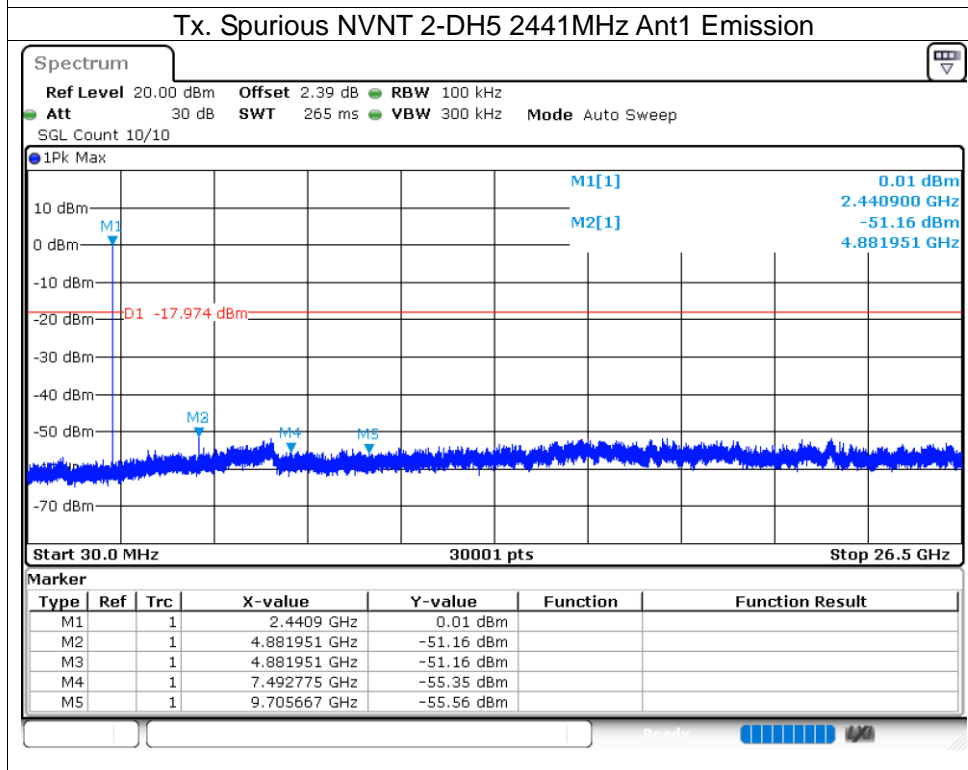

Band Edge(Hopping) NVNT 2-DH5 2480MHz Ant1 Hopping Ref

Band Edge(Hopping) NVNT 2-DH5 2480MHz Ant1 Hopping Emission

Band Edge(Hopping) NVNT 3-DH5 2402MHz Ant1 Hopping Ref

Band Edge(Hopping) NVNT 3-DH5 2402MHz Ant1 Hopping Emission

Band Edge(Hopping) NVNT 3-DH5 2480MHz Ant1 Hopping Ref

Band Edge(Hopping) NVNT 3-DH5 2480MHz Ant1 Hopping Emission

8.9 CONDUCTED RF SPURIOUS EMISSION

Condition	Mode	Frequency (MHz)	Antenna	Max Value (dBc)	Limit (dBc)	Verdict
NVNT	1-DH5	2402	Ant1	-54.06	-20	Pass
NVNT	1-DH5	2441	Ant1	-50.92	-20	Pass
NVNT	1-DH5	2480	Ant1	-49.81	-20	Pass
NVNT	2-DH5	2402	Ant1	-53.56	-20	Pass
NVNT	2-DH5	2441	Ant1	-53.19	-20	Pass
NVNT	2-DH5	2480	Ant1	-52.1	-20	Pass
NVNT	3-DH5	2402	Ant1	-52.63	-20	Pass
NVNT	3-DH5	2441	Ant1	-53.94	-20	Pass
NVNT	3-DH5	2480	Ant1	-49.13	-20	Pass