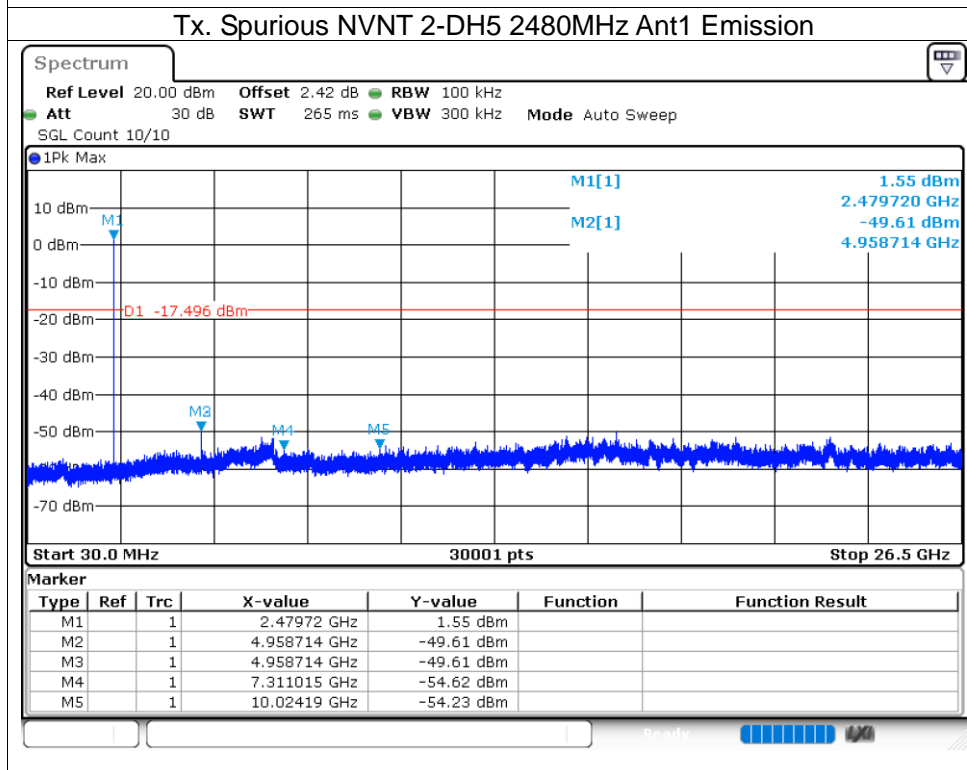

Band Edge(Hopping) NVNT 2-DH5 2480MHz Ant1 Hopping Ref

Band Edge(Hopping) NVNT 2-DH5 2480MHz Ant1 Hopping Emission

Band Edge(Hopping) NVNT 3-DH5 2402MHz Ant1 Hopping Ref

Band Edge(Hopping) NVNT 3-DH5 2402MHz Ant1 Hopping Emission

Band Edge(Hopping) NVNT 3-DH5 2480MHz Ant1 Hopping Ref

Band Edge(Hopping) NVNT 3-DH5 2480MHz Ant1 Hopping Emission

8.9 CONDUCTED RF SPURIOUS EMISSION

Condition	Mode	Frequency (MHz)	Antenna	Max Value (dBc)	Limit (dBc)	Verdict
NVNT	1-DH5	2402	Ant1	-54.06	-20	Pass
NVNT	1-DH5	2441	Ant1	-50.92	-20	Pass
NVNT	1-DH5	2480	Ant1	-49.81	-20	Pass
NVNT	2-DH5	2402	Ant1	-53.56	-20	Pass
NVNT	2-DH5	2441	Ant1	-53.19	-20	Pass
NVNT	2-DH5	2480	Ant1	-52.1	-20	Pass
NVNT	3-DH5	2402	Ant1	-52.63	-20	Pass
NVNT	3-DH5	2441	Ant1	-53.94	-20	Pass
NVNT	3-DH5	2480	Ant1	-49.13	-20	Pass