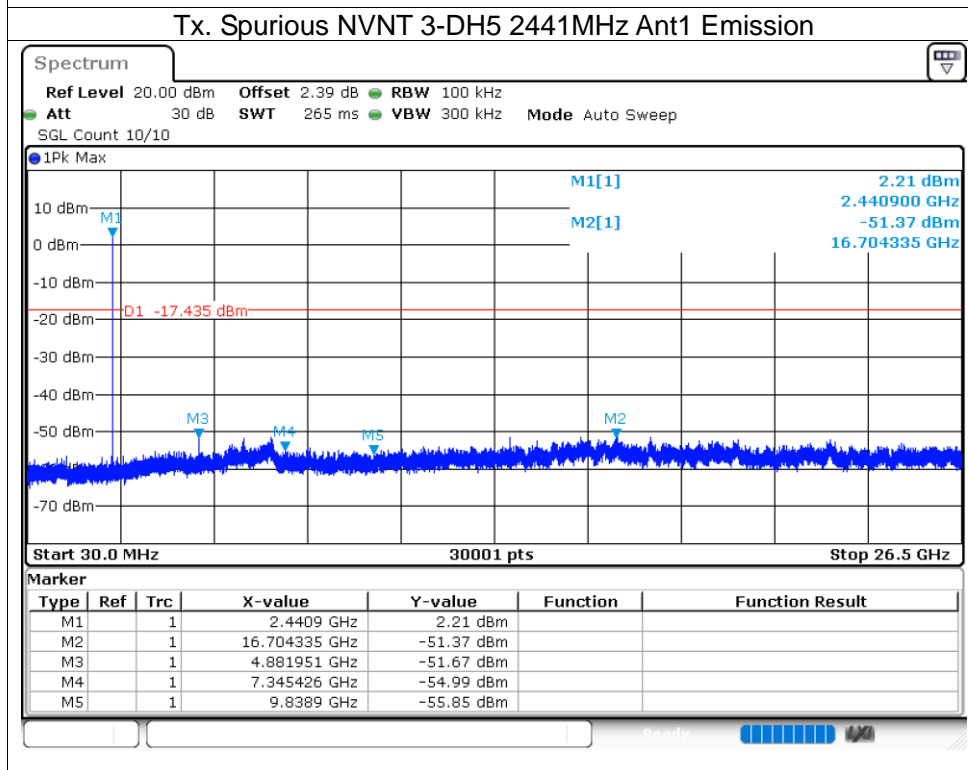

Band Edge(Hopping) NVNT 2-DH5 2480MHz Ant1 Hopping Ref

Band Edge(Hopping) NVNT 2-DH5 2480MHz Ant1 Hopping Emission

Band Edge(Hopping) NVNT 3-DH5 2402MHz Ant1 Hopping Ref

Band Edge(Hopping) NVNT 3-DH5 2402MHz Ant1 Hopping Emission

Band Edge(Hopping) NVNT 3-DH5 2480MHz Ant1 Hopping Ref

Band Edge(Hopping) NVNT 3-DH5 2480MHz Ant1 Hopping Emission

8.9 CONDUCTED RF SPURIOUS EMISSION

Condition	Mode	Frequency (MHz)	Antenna	Max Value (dBc)	Limit (dBc)	Verdict
NVNT	1-DH5	2402	Ant1	-54.06	-20	Pass
NVNT	1-DH5	2441	Ant1	-50.92	-20	Pass
NVNT	1-DH5	2480	Ant1	-49.81	-20	Pass
NVNT	2-DH5	2402	Ant1	-53.56	-20	Pass
NVNT	2-DH5	2441	Ant1	-53.19	-20	Pass
NVNT	2-DH5	2480	Ant1	-52.1	-20	Pass
NVNT	3-DH5	2402	Ant1	-52.63	-20	Pass
NVNT	3-DH5	2441	Ant1	-53.94	-20	Pass
NVNT	3-DH5	2480	Ant1	-49.13	-20	Pass