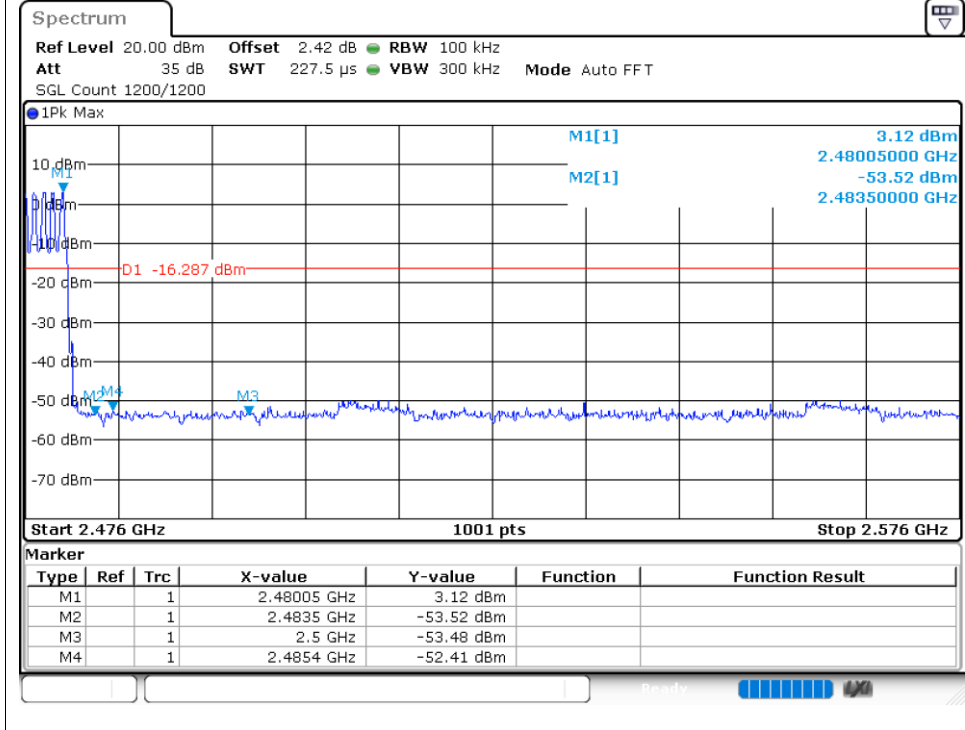

8.8 BAND EDGE(HOPPING)

Condition	Mode	Frequency (MHz)	Antenna	Hopping Mode	Max Value (dBc)	Limit (dBc)	Verdict
NVNT	1-DH5	2402	Ant1	Hopping	-52.51	-20	Pass
NVNT	1-DH5	2480	Ant1	Hopping	-56.12	-20	Pass
NVNT	2-DH5	2402	Ant1	Hopping	-51.93	-20	Pass
NVNT	2-DH5	2480	Ant1	Hopping	-55.41	-20	Pass
NVNT	3-DH5	2402	Ant1	Hopping	-52.39	-20	Pass
NVNT	3-DH5	2480	Ant1	Hopping	-55.34	-20	Pass

Band Edge(Hopping) NVNT 1-DH5 2480MHz Ant1 Hopping Ref

Band Edge(Hopping) NVNT 1-DH5 2480MHz Ant1 Hopping Emission

Band Edge(Hopping) NVNT 2-DH5 2402MHz Ant1 Hopping Ref

Band Edge(Hopping) NVNT 2-DH5 2402MHz Ant1 Hopping Emission

Band Edge(Hopping) NVNT 2-DH5 2480MHz Ant1 Hopping Ref

Band Edge(Hopping) NVNT 2-DH5 2480MHz Ant1 Hopping Emission

Band Edge(Hopping) NVNT 3-DH5 2402MHz Ant1 Hopping Ref

Band Edge(Hopping) NVNT 3-DH5 2402MHz Ant1 Hopping Emission