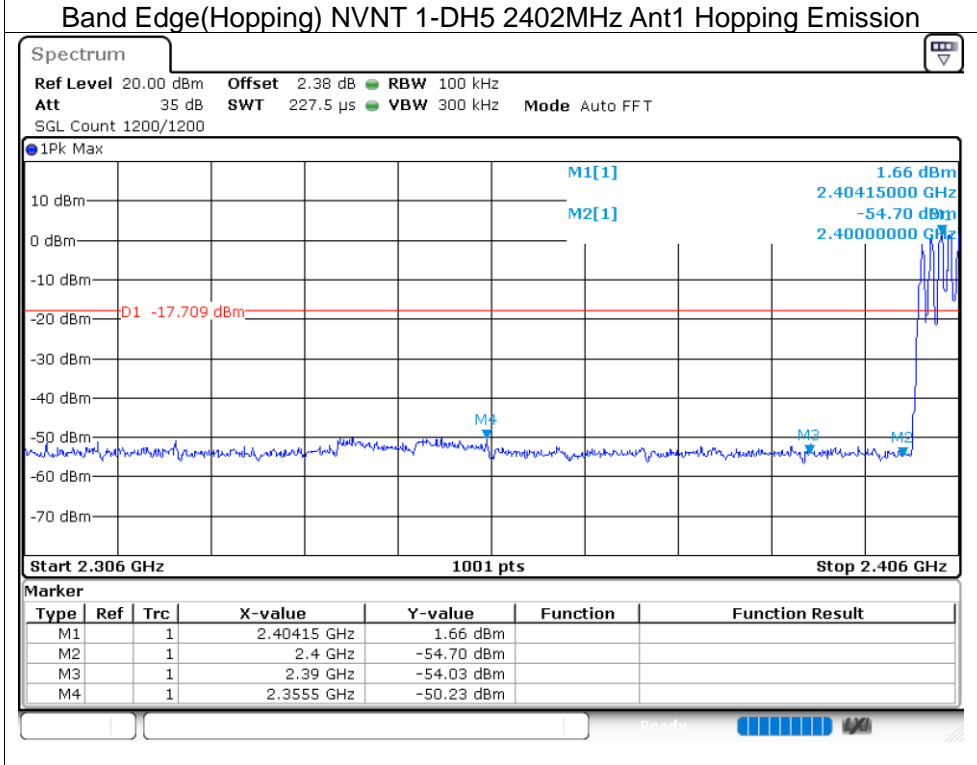

Band Edge NVNT 3-DH5 2402MHz Ant1 No-Hopping Ref

Band Edge NVNT 3-DH5 2402MHz Ant1 No-Hopping Emission

Band Edge NVNT 3-DH5 2480MHz Ant1 No-Hopping Ref

Band Edge NVNT 3-DH5 2480MHz Ant1 No-Hopping Emission

8.8 BAND EDGE(HOPPING)

Condition	Mode	Frequency (MHz)	Antenna	Hopping Mode	Max Value (dBc)	Limit (dBc)	Verdict
NVNT	1-DH5	2402	Ant1	Hopping	-52.51	-20	Pass
NVNT	1-DH5	2480	Ant1	Hopping	-56.12	-20	Pass
NVNT	2-DH5	2402	Ant1	Hopping	-51.93	-20	Pass
NVNT	2-DH5	2480	Ant1	Hopping	-55.41	-20	Pass
NVNT	3-DH5	2402	Ant1	Hopping	-52.39	-20	Pass
NVNT	3-DH5	2480	Ant1	Hopping	-55.34	-20	Pass

Band Edge(Hopping) NVNT 1-DH5 2480MHz Ant1 Hopping Ref

Band Edge(Hopping) NVNT 1-DH5 2480MHz Ant1 Hopping Emission

Band Edge(Hopping) NVNT 2-DH5 2402MHz Ant1 Hopping Ref

Band Edge(Hopping) NVNT 2-DH5 2402MHz Ant1 Hopping Emission

Band Edge(Hopping) NVNT 2-DH5 2480MHz Ant1 Hopping Ref

Band Edge(Hopping) NVNT 2-DH5 2480MHz Ant1 Hopping Emission

Band Edge(Hopping) NVNT 3-DH5 2402MHz Ant1 Hopping Ref

Band Edge(Hopping) NVNT 3-DH5 2402MHz Ant1 Hopping Emission