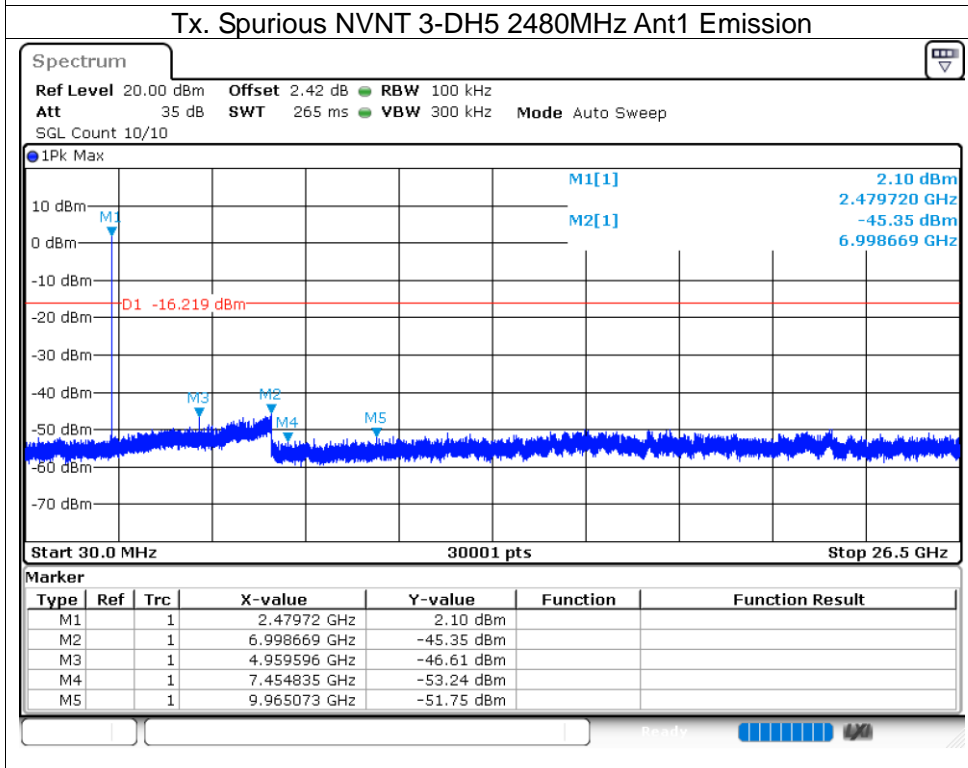

Band Edge(Hopping) NVNT 3-DH5 2480MHz Ant1 Hopping Ref

Band Edge(Hopping) NVNT 3-DH5 2480MHz Ant1 Hopping Emission

8.9 CONDUCTED RF SPURIOUS EMISSION

Condition	Mode	Frequency (MHz)	Antenna	Max Value (dBc)	Limit (dBc)	Verdict
NVNT	1-DH5	2402	Ant1	-54.06	-20	Pass
NVNT	1-DH5	2441	Ant1	-50.92	-20	Pass
NVNT	1-DH5	2480	Ant1	-49.81	-20	Pass
NVNT	2-DH5	2402	Ant1	-53.56	-20	Pass
NVNT	2-DH5	2441	Ant1	-53.19	-20	Pass
NVNT	2-DH5	2480	Ant1	-52.1	-20	Pass
NVNT	3-DH5	2402	Ant1	-52.63	-20	Pass
NVNT	3-DH5	2441	Ant1	-53.94	-20	Pass
NVNT	3-DH5	2480	Ant1	-49.13	-20	Pass