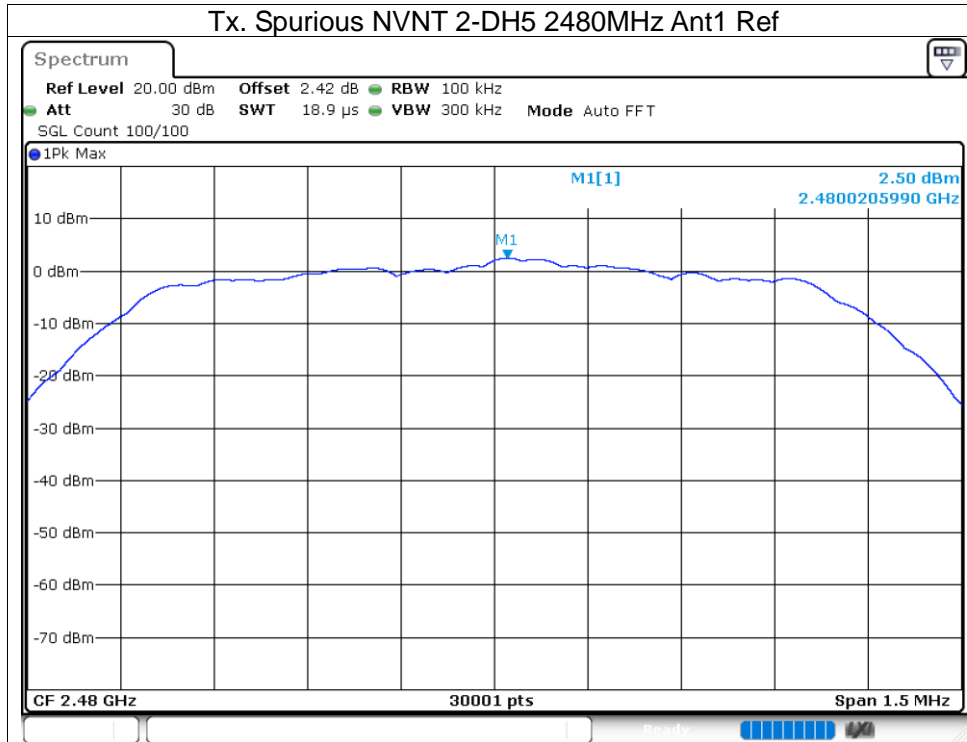

Band Edge(Hopping) NVNT 2-DH5 2480MHz Ant1 Hopping Ref

Band Edge(Hopping) NVNT 2-DH5 2480MHz Ant1 Hopping Emission

Band Edge(Hopping) NVNT 3-DH5 2402MHz Ant1 Hopping Ref

Band Edge(Hopping) NVNT 3-DH5 2402MHz Ant1 Hopping Emission

Band Edge(Hopping) NVNT 3-DH5 2480MHz Ant1 Hopping Ref

Band Edge(Hopping) NVNT 3-DH5 2480MHz Ant1 Hopping Emission

8.9 CONDUCTED RF SPURIOUS EMISSION

Condition	Mode	Frequency (MHz)	Antenna	Max Value (dBc)	Limit (dBc)	Verdict
NVNT	1-DH5	2402	Ant1	-54.06	-20	Pass
NVNT	1-DH5	2441	Ant1	-50.92	-20	Pass
NVNT	1-DH5	2480	Ant1	-49.81	-20	Pass
NVNT	2-DH5	2402	Ant1	-53.56	-20	Pass
NVNT	2-DH5	2441	Ant1	-53.19	-20	Pass
NVNT	2-DH5	2480	Ant1	-52.1	-20	Pass
NVNT	3-DH5	2402	Ant1	-52.63	-20	Pass
NVNT	3-DH5	2441	Ant1	-53.94	-20	Pass
NVNT	3-DH5	2480	Ant1	-49.13	-20	Pass