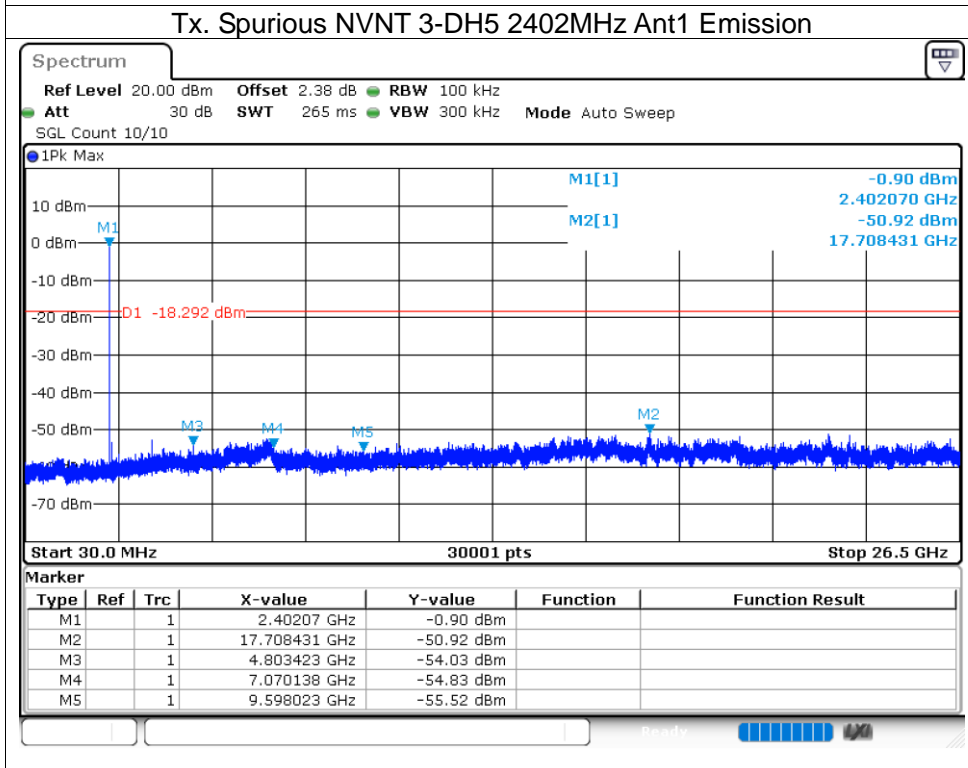

Band Edge(Hopping) NVNT 3-DH5 2480MHz Ant1 Hopping Ref

Band Edge(Hopping) NVNT 3-DH5 2480MHz Ant1 Hopping Emission

8.9 CONDUCTED RF SPURIOUS EMISSION

Condition	Mode	Frequency (MHz)	Antenna	Max Value (dBc)	Limit (dBc)	Verdict
NVNT	1-DH5	2402	Ant1	-54.06	-20	Pass
NVNT	1-DH5	2441	Ant1	-50.92	-20	Pass
NVNT	1-DH5	2480	Ant1	-49.81	-20	Pass
NVNT	2-DH5	2402	Ant1	-53.56	-20	Pass
NVNT	2-DH5	2441	Ant1	-53.19	-20	Pass
NVNT	2-DH5	2480	Ant1	-52.1	-20	Pass
NVNT	3-DH5	2402	Ant1	-52.63	-20	Pass
NVNT	3-DH5	2441	Ant1	-53.94	-20	Pass
NVNT	3-DH5	2480	Ant1	-49.13	-20	Pass