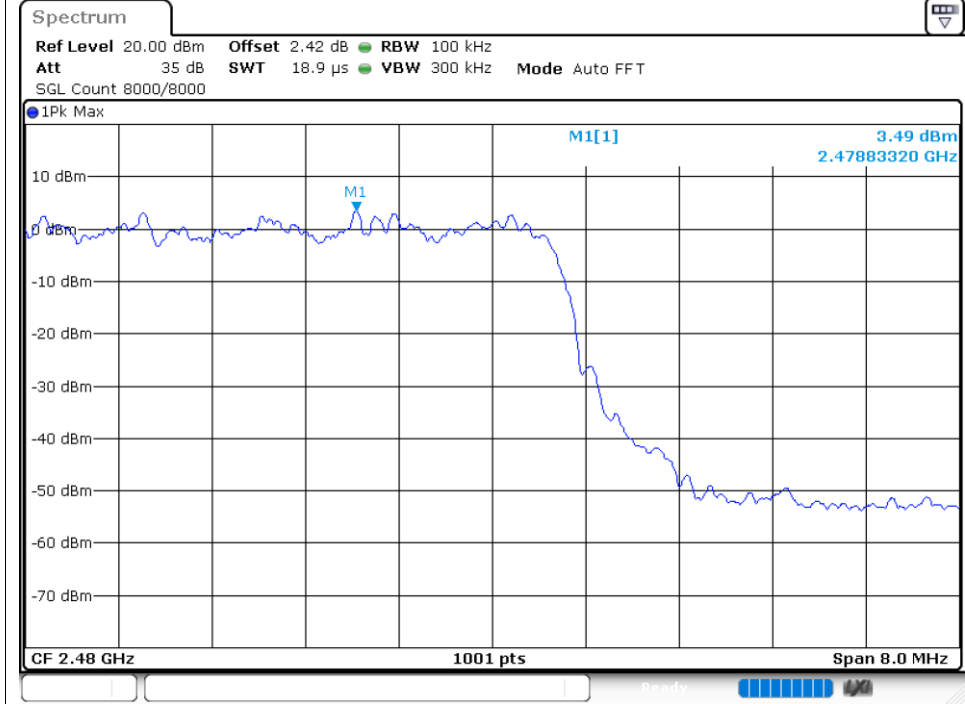

Band Edge(Hopping) NVNT 1-DH5 2480MHz Ant1 Hopping Ref

Band Edge(Hopping) NVNT 1-DH5 2480MHz Ant1 Hopping Emission

Band Edge(Hopping) NVNT 2-DH5 2402MHz Ant1 Hopping Ref

Band Edge(Hopping) NVNT 2-DH5 2402MHz Ant1 Hopping Emission

Band Edge(Hopping) NVNT 2-DH5 2480MHz Ant1 Hopping Ref

Band Edge(Hopping) NVNT 2-DH5 2480MHz Ant1 Hopping Emission

Band Edge(Hopping) NVNT 3-DH5 2402MHz Ant1 Hopping Ref

Band Edge(Hopping) NVNT 3-DH5 2402MHz Ant1 Hopping Emission

Band Edge(Hopping) NVNT 3-DH5 2480MHz Ant1 Hopping Ref

Band Edge(Hopping) NVNT 3-DH5 2480MHz Ant1 Hopping Emission

8.9 CONDUCTED RF SPURIOUS EMISSION

Condition	Mode	Frequency (MHz)	Antenna	Max Value (dBc)	Limit (dBc)	Verdict
NVNT	1-DH5	2402	Ant1	-54.06	-20	Pass
NVNT	1-DH5	2441	Ant1	-50.92	-20	Pass
NVNT	1-DH5	2480	Ant1	-49.81	-20	Pass
NVNT	2-DH5	2402	Ant1	-53.56	-20	Pass
NVNT	2-DH5	2441	Ant1	-53.19	-20	Pass
NVNT	2-DH5	2480	Ant1	-52.1	-20	Pass
NVNT	3-DH5	2402	Ant1	-52.63	-20	Pass
NVNT	3-DH5	2441	Ant1	-53.94	-20	Pass
NVNT	3-DH5	2480	Ant1	-49.13	-20	Pass