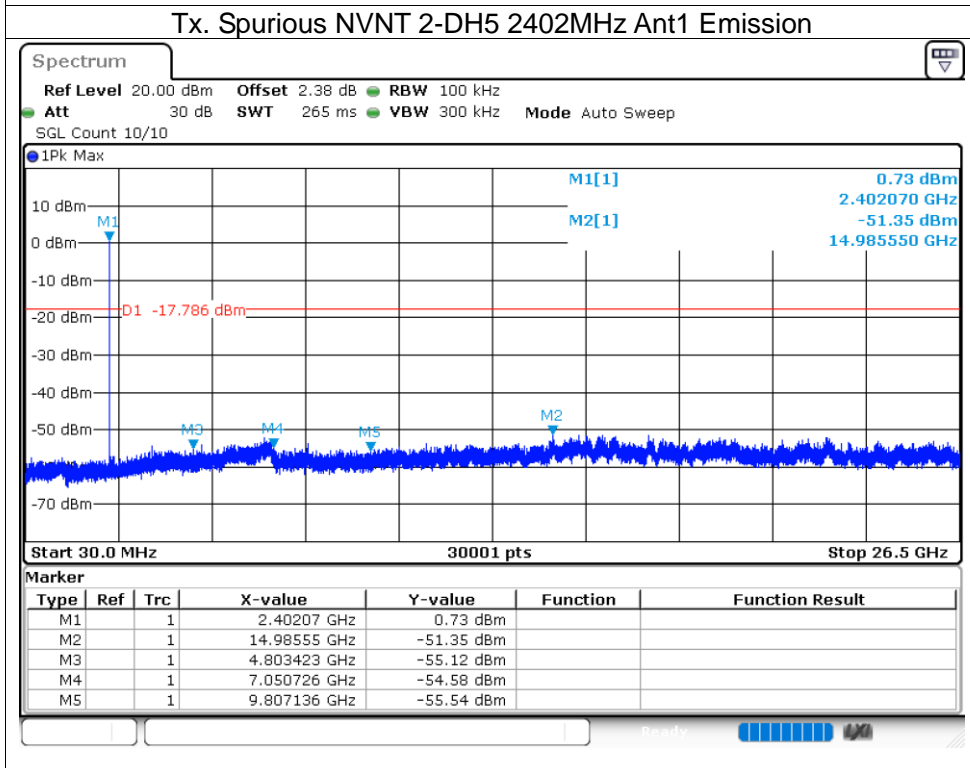

Band Edge(Hopping) NVNT 3-DH5 2480MHz Ant1 Hopping Ref

Band Edge(Hopping) NVNT 3-DH5 2480MHz Ant1 Hopping Emission

8.9 CONDUCTED RF SPURIOUS EMISSION

Condition	Mode	Frequency (MHz)	Antenna	Max Value (dBc)	Limit (dBc)	Verdict
NVNT	1-DH5	2402	Ant1	-54.06	-20	Pass
NVNT	1-DH5	2441	Ant1	-50.92	-20	Pass
NVNT	1-DH5	2480	Ant1	-49.81	-20	Pass
NVNT	2-DH5	2402	Ant1	-53.56	-20	Pass
NVNT	2-DH5	2441	Ant1	-53.19	-20	Pass
NVNT	2-DH5	2480	Ant1	-52.1	-20	Pass
NVNT	3-DH5	2402	Ant1	-52.63	-20	Pass
NVNT	3-DH5	2441	Ant1	-53.94	-20	Pass
NVNT	3-DH5	2480	Ant1	-49.13	-20	Pass