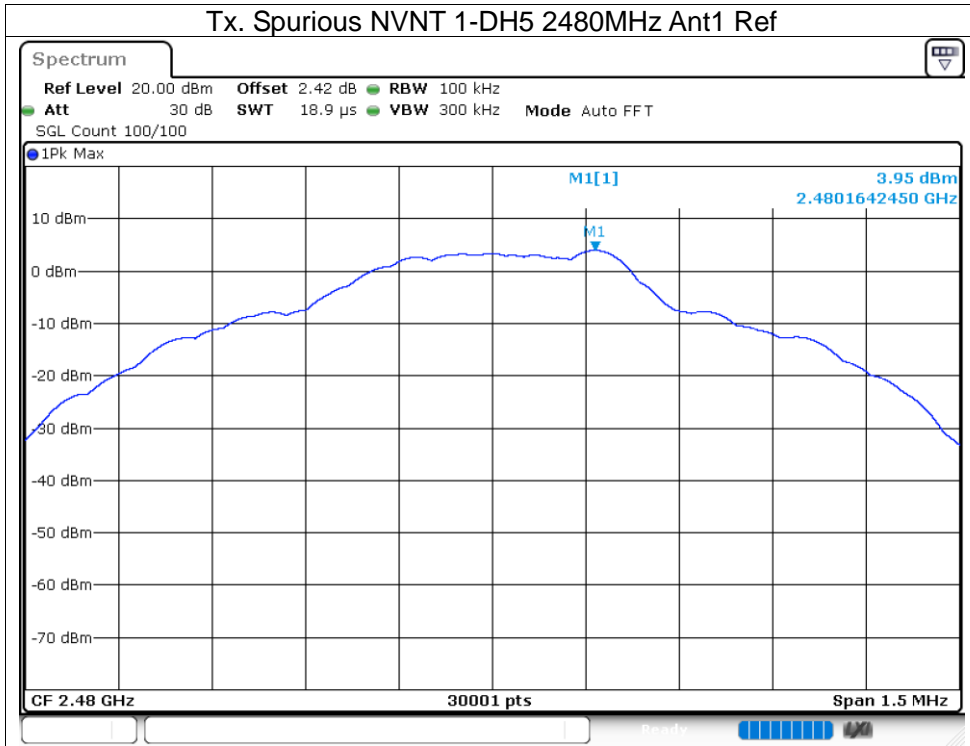

Band Edge(Hopping) NVNT 3-DH5 2480MHz Ant1 Hopping Ref

Band Edge(Hopping) NVNT 3-DH5 2480MHz Ant1 Hopping Emission

8.9 CONDUCTED RF SPURIOUS EMISSION

Condition	Mode	Frequency (MHz)	Antenna	Max Value (dBc)	Limit (dBc)	Verdict
NVNT	1-DH5	2402	Ant1	-54.06	-20	Pass
NVNT	1-DH5	2441	Ant1	-50.92	-20	Pass
NVNT	1-DH5	2480	Ant1	-49.81	-20	Pass
NVNT	2-DH5	2402	Ant1	-53.56	-20	Pass
NVNT	2-DH5	2441	Ant1	-53.19	-20	Pass
NVNT	2-DH5	2480	Ant1	-52.1	-20	Pass
NVNT	3-DH5	2402	Ant1	-52.63	-20	Pass
NVNT	3-DH5	2441	Ant1	-53.94	-20	Pass
NVNT	3-DH5	2480	Ant1	-49.13	-20	Pass