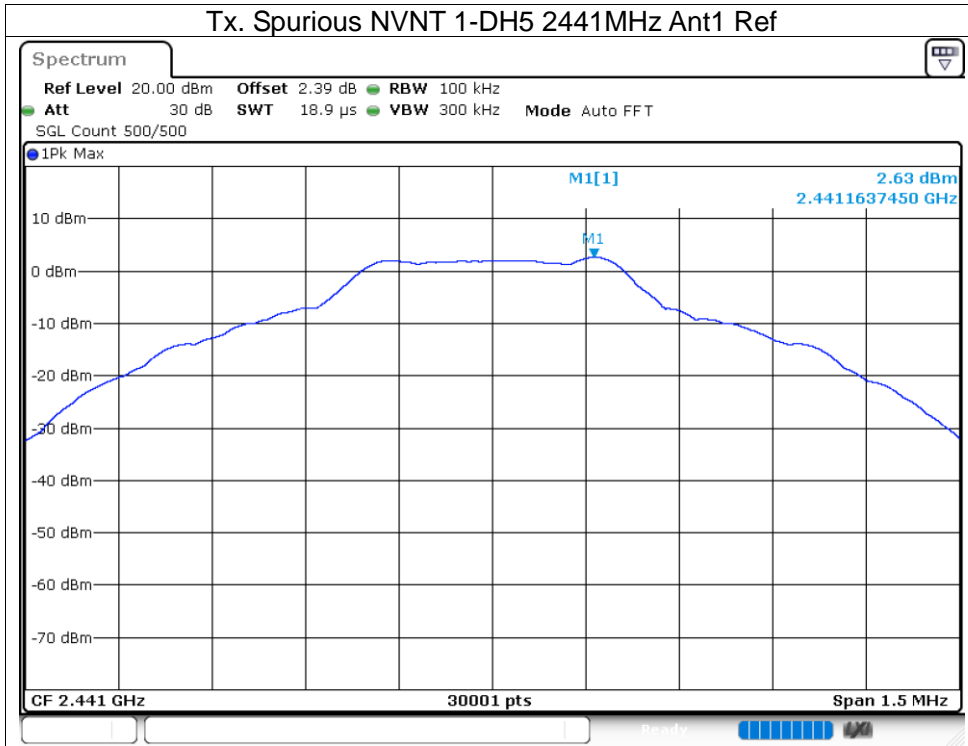

Band Edge(Hopping) NVNT 3-DH5 2480MHz Ant1 Hopping Ref

Band Edge(Hopping) NVNT 3-DH5 2480MHz Ant1 Hopping Emission

8.9 CONDUCTED RF SPURIOUS EMISSION

Condition	Mode	Frequency (MHz)	Antenna	Max Value (dBc)	Limit (dBc)	Verdict
NVNT	1-DH5	2402	Ant1	-54.06	-20	Pass
NVNT	1-DH5	2441	Ant1	-50.92	-20	Pass
NVNT	1-DH5	2480	Ant1	-49.81	-20	Pass
NVNT	2-DH5	2402	Ant1	-53.56	-20	Pass
NVNT	2-DH5	2441	Ant1	-53.19	-20	Pass
NVNT	2-DH5	2480	Ant1	-52.1	-20	Pass
NVNT	3-DH5	2402	Ant1	-52.63	-20	Pass
NVNT	3-DH5	2441	Ant1	-53.94	-20	Pass
NVNT	3-DH5	2480	Ant1	-49.13	-20	Pass