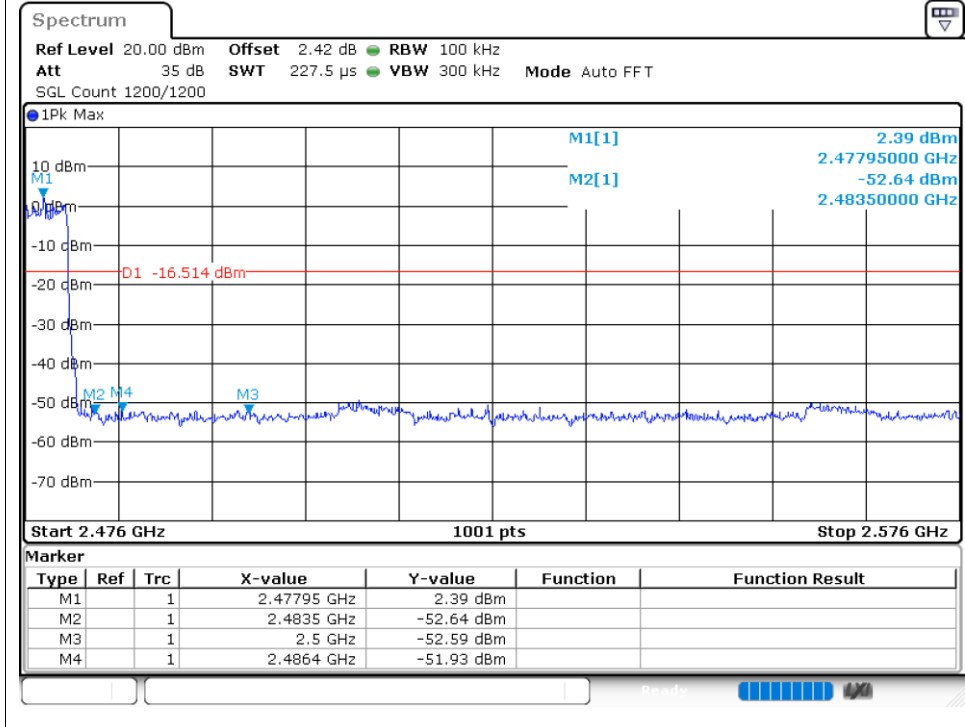

Band Edge(Hopping) NVNT 1-DH5 2480MHz Ant1 Hopping Ref

Band Edge(Hopping) NVNT 1-DH5 2480MHz Ant1 Hopping Emission

Band Edge(Hopping) NVNT 2-DH5 2402MHz Ant1 Hopping Ref

Band Edge(Hopping) NVNT 2-DH5 2402MHz Ant1 Hopping Emission

Band Edge(Hopping) NVNT 2-DH5 2480MHz Ant1 Hopping Ref

Band Edge(Hopping) NVNT 2-DH5 2480MHz Ant1 Hopping Emission

Band Edge(Hopping) NVNT 3-DH5 2402MHz Ant1 Hopping Ref

Band Edge(Hopping) NVNT 3-DH5 2402MHz Ant1 Hopping Emission