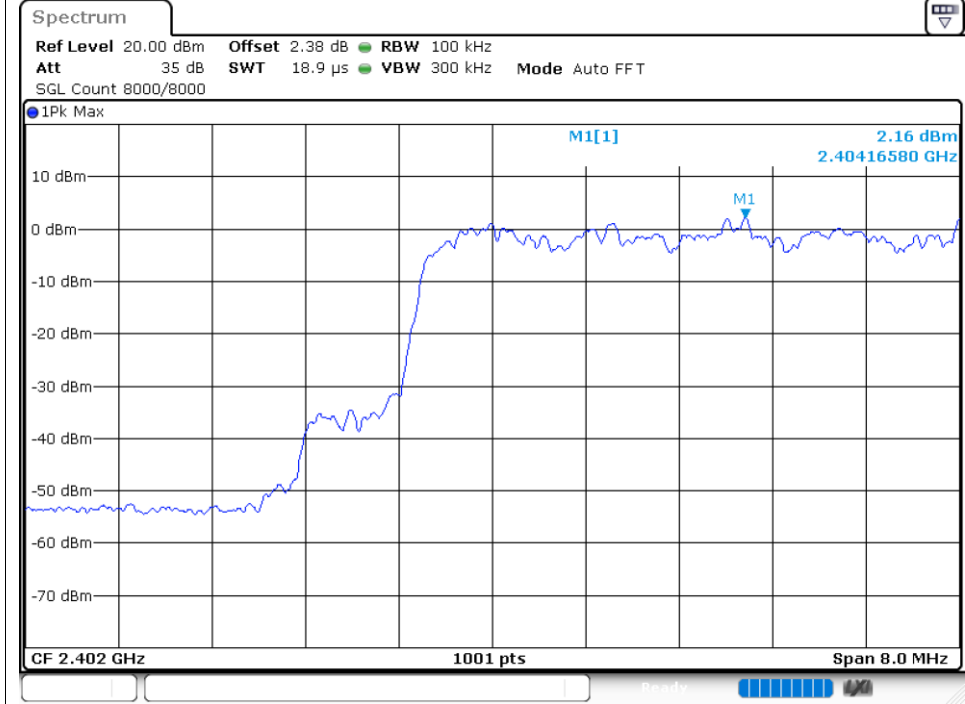

Band Edge(Hopping) NVNT 1-DH5 2480MHz Ant1 Hopping Ref

Band Edge(Hopping) NVNT 1-DH5 2480MHz Ant1 Hopping Emission

Band Edge(Hopping) NVNT 2-DH5 2402MHz Ant1 Hopping Ref

Band Edge(Hopping) NVNT 2-DH5 2402MHz Ant1 Hopping Emission

Band Edge(Hopping) NVNT 2-DH5 2480MHz Ant1 Hopping Ref

Band Edge(Hopping) NVNT 2-DH5 2480MHz Ant1 Hopping Emission

Band Edge(Hopping) NVNT 3-DH5 2402MHz Ant1 Hopping Ref

Band Edge(Hopping) NVNT 3-DH5 2402MHz Ant1 Hopping Emission

Band Edge(Hopping) NVNT 3-DH5 2480MHz Ant1 Hopping Ref

Band Edge(Hopping) NVNT 3-DH5 2480MHz Ant1 Hopping Emission

8.9 CONDUCTED RF SPURIOUS EMISSION

Condition	Mode	Frequency (MHz)	Antenna	Max Value (dBc)	Limit (dBc)	Verdict
NVNT	1-DH5	2402	Ant1	-54.06	-20	Pass
NVNT	1-DH5	2441	Ant1	-50.92	-20	Pass
NVNT	1-DH5	2480	Ant1	-49.81	-20	Pass
NVNT	2-DH5	2402	Ant1	-53.56	-20	Pass
NVNT	2-DH5	2441	Ant1	-53.19	-20	Pass
NVNT	2-DH5	2480	Ant1	-52.1	-20	Pass
NVNT	3-DH5	2402	Ant1	-52.63	-20	Pass
NVNT	3-DH5	2441	Ant1	-53.94	-20	Pass
NVNT	3-DH5	2480	Ant1	-49.13	-20	Pass