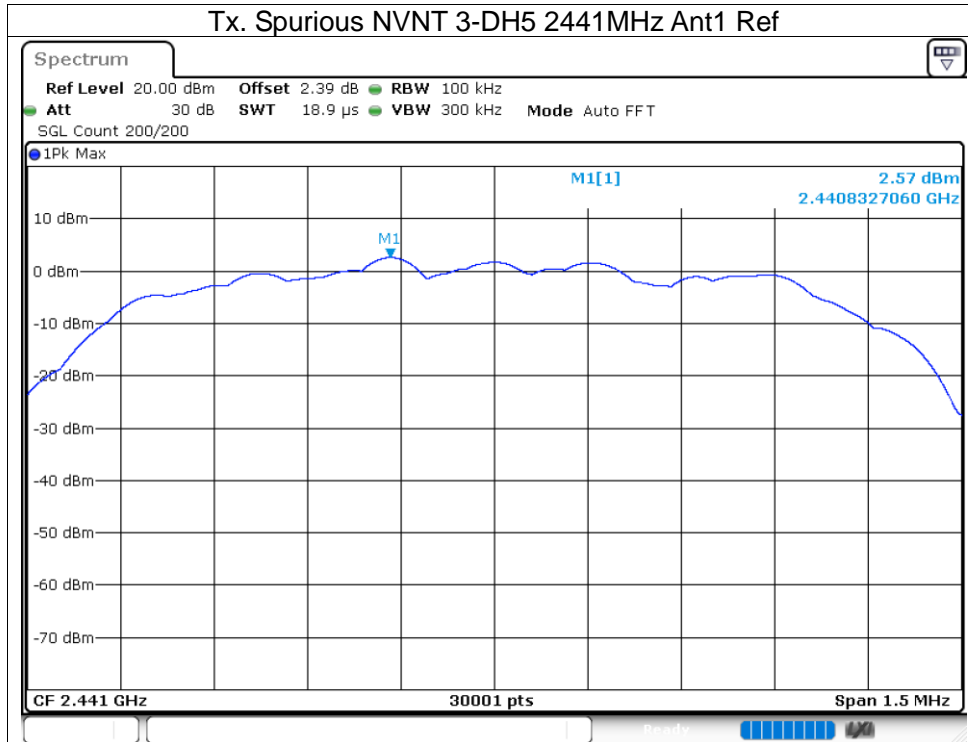

Band Edge(Hopping) NVNT 2-DH5 2480MHz Ant1 Hopping Ref

Band Edge(Hopping) NVNT 2-DH5 2480MHz Ant1 Hopping Emission

Band Edge(Hopping) NVNT 3-DH5 2402MHz Ant1 Hopping Ref

Band Edge(Hopping) NVNT 3-DH5 2402MHz Ant1 Hopping Emission

Band Edge(Hopping) NVNT 3-DH5 2480MHz Ant1 Hopping Ref

Band Edge(Hopping) NVNT 3-DH5 2480MHz Ant1 Hopping Emission

8.9 CONDUCTED RF SPURIOUS EMISSION

Condition	Mode	Frequency (MHz)	Antenna	Max Value (dBc)	Limit (dBc)	Verdict
NVNT	1-DH5	2402	Ant1	-54.06	-20	Pass
NVNT	1-DH5	2441	Ant1	-50.92	-20	Pass
NVNT	1-DH5	2480	Ant1	-49.81	-20	Pass
NVNT	2-DH5	2402	Ant1	-53.56	-20	Pass
NVNT	2-DH5	2441	Ant1	-53.19	-20	Pass
NVNT	2-DH5	2480	Ant1	-52.1	-20	Pass
NVNT	3-DH5	2402	Ant1	-52.63	-20	Pass
NVNT	3-DH5	2441	Ant1	-53.94	-20	Pass
NVNT	3-DH5	2480	Ant1	-49.13	-20	Pass