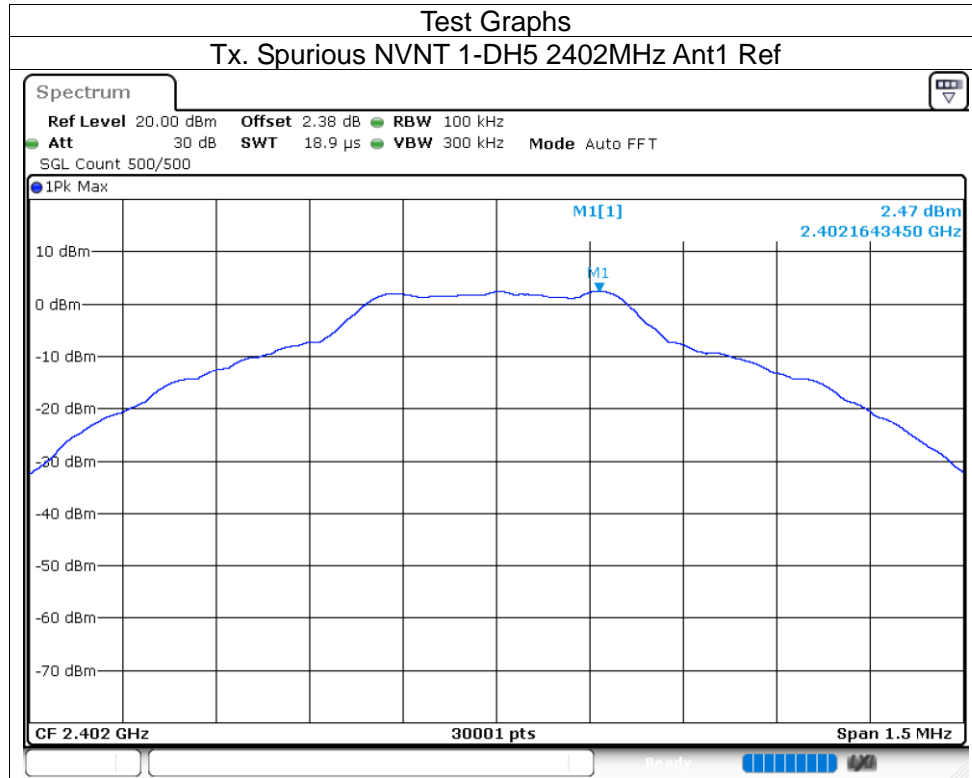

Band Edge(Hopping) NVNT 3-DH5 2480MHz Ant1 Hopping Ref

Band Edge(Hopping) NVNT 3-DH5 2480MHz Ant1 Hopping Emission

8.9 CONDUCTED RF SPURIOUS EMISSION

Condition	Mode	Frequency (MHz)	Antenna	Max Value (dBc)	Limit (dBc)	Verdict
NVNT	1-DH5	2402	Ant1	-54.06	-20	Pass
NVNT	1-DH5	2441	Ant1	-50.92	-20	Pass
NVNT	1-DH5	2480	Ant1	-49.81	-20	Pass
NVNT	2-DH5	2402	Ant1	-53.56	-20	Pass
NVNT	2-DH5	2441	Ant1	-53.19	-20	Pass
NVNT	2-DH5	2480	Ant1	-52.1	-20	Pass
NVNT	3-DH5	2402	Ant1	-52.63	-20	Pass
NVNT	3-DH5	2441	Ant1	-53.94	-20	Pass
NVNT	3-DH5	2480	Ant1	-49.13	-20	Pass