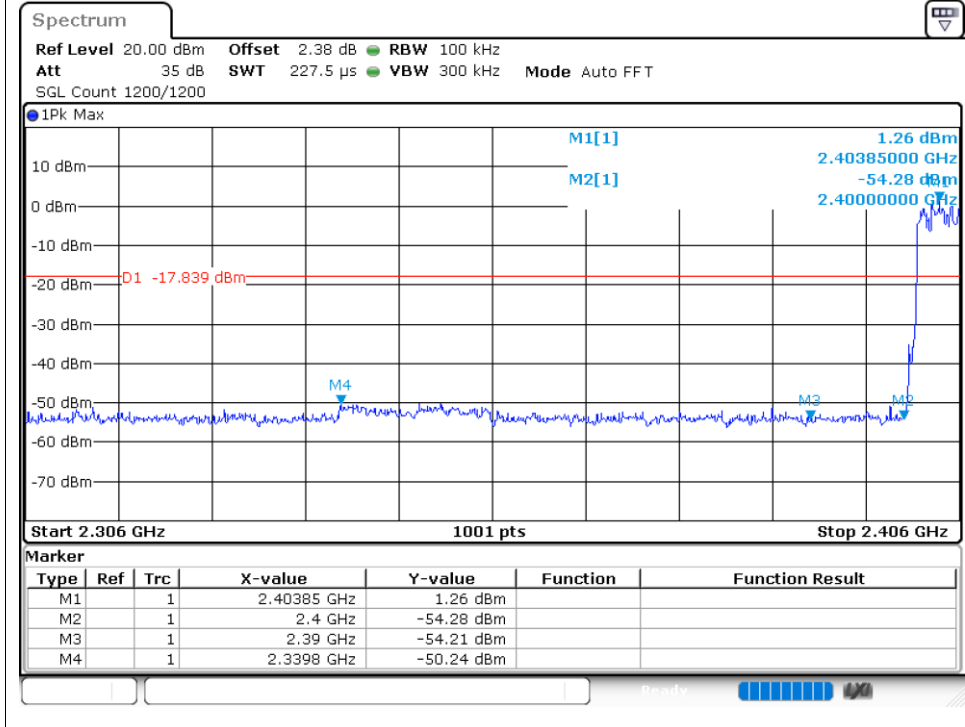

Band Edge(Hopping) NVNT 2-DH5 2480MHz Ant1 Hopping Ref

Band Edge(Hopping) NVNT 2-DH5 2480MHz Ant1 Hopping Emission

Band Edge(Hopping) NVNT 3-DH5 2402MHz Ant1 Hopping Ref

Band Edge(Hopping) NVNT 3-DH5 2402MHz Ant1 Hopping Emission

Band Edge(Hopping) NVNT 3-DH5 2480MHz Ant1 Hopping Ref

Band Edge(Hopping) NVNT 3-DH5 2480MHz Ant1 Hopping Emission

8.9 CONDUCTED RF SPURIOUS EMISSION

Condition	Mode	Frequency (MHz)	Antenna	Max Value (dBc)	Limit (dBc)	Verdict
NVNT	1-DH5	2402	Ant1	-54.06	-20	Pass
NVNT	1-DH5	2441	Ant1	-50.92	-20	Pass
NVNT	1-DH5	2480	Ant1	-49.81	-20	Pass
NVNT	2-DH5	2402	Ant1	-53.56	-20	Pass
NVNT	2-DH5	2441	Ant1	-53.19	-20	Pass
NVNT	2-DH5	2480	Ant1	-52.1	-20	Pass
NVNT	3-DH5	2402	Ant1	-52.63	-20	Pass
NVNT	3-DH5	2441	Ant1	-53.94	-20	Pass
NVNT	3-DH5	2480	Ant1	-49.13	-20	Pass