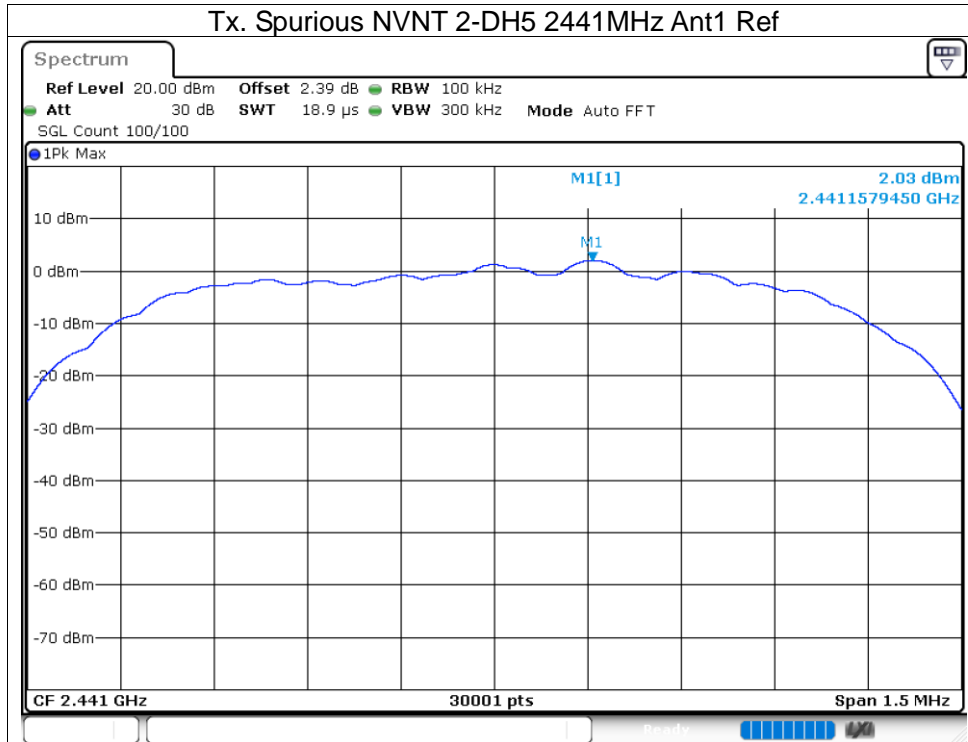

Band Edge(Hopping) NVNT 2-DH5 2480MHz Ant1 Hopping Ref

Band Edge(Hopping) NVNT 2-DH5 2480MHz Ant1 Hopping Emission

Band Edge(Hopping) NVNT 3-DH5 2402MHz Ant1 Hopping Ref

Band Edge(Hopping) NVNT 3-DH5 2402MHz Ant1 Hopping Emission

Band Edge(Hopping) NVNT 3-DH5 2480MHz Ant1 Hopping Ref

Band Edge(Hopping) NVNT 3-DH5 2480MHz Ant1 Hopping Emission

8.9 CONDUCTED RF SPURIOUS EMISSION

Condition	Mode	Frequency (MHz)	Antenna	Max Value (dBc)	Limit (dBc)	Verdict
NVNT	1-DH5	2402	Ant1	-54.06	-20	Pass
NVNT	1-DH5	2441	Ant1	-50.92	-20	Pass
NVNT	1-DH5	2480	Ant1	-49.81	-20	Pass
NVNT	2-DH5	2402	Ant1	-53.56	-20	Pass
NVNT	2-DH5	2441	Ant1	-53.19	-20	Pass
NVNT	2-DH5	2480	Ant1	-52.1	-20	Pass
NVNT	3-DH5	2402	Ant1	-52.63	-20	Pass
NVNT	3-DH5	2441	Ant1	-53.94	-20	Pass
NVNT	3-DH5	2480	Ant1	-49.13	-20	Pass