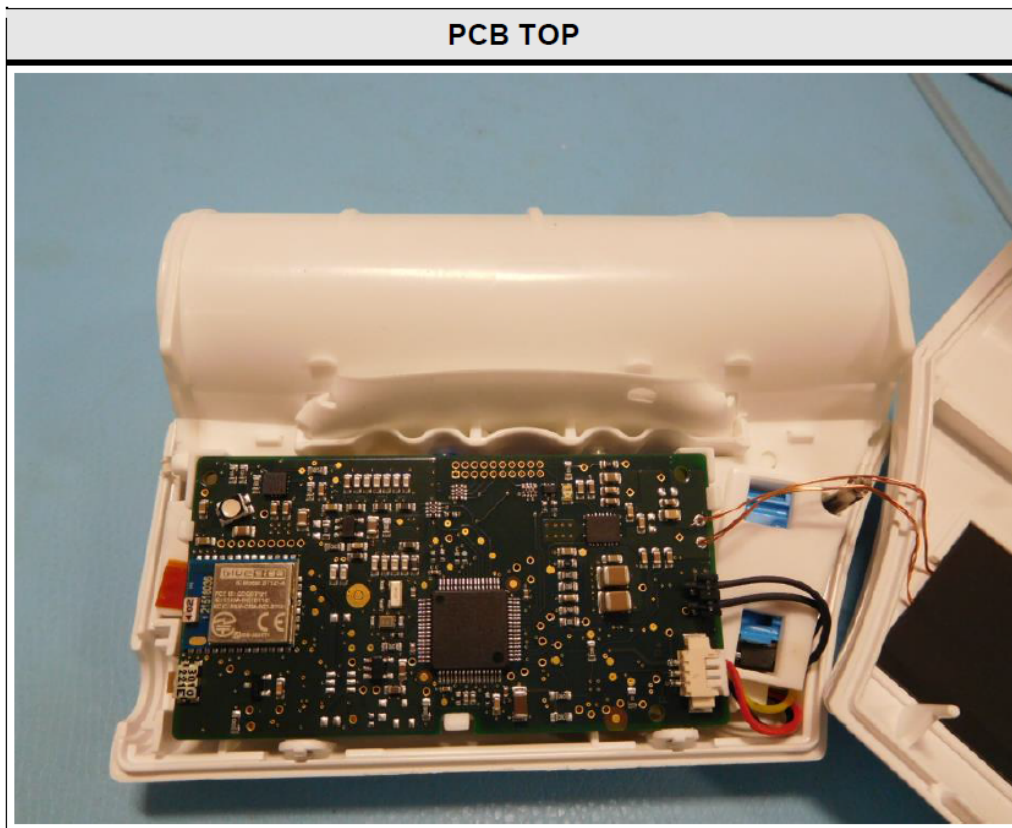

Model No.: SpiroSphere Sensor
FCC ID: 2AAUFSPS002
IC: 11335A-SPS002

Model No.: SpiroSphere Sensor
FCC ID: 2AAUFSPS002
IC: 11335A-SPS002

Model No.: SpiroSphere Sensor
FCC ID: 2AAUFSPS002
IC: 11335A-SPS002