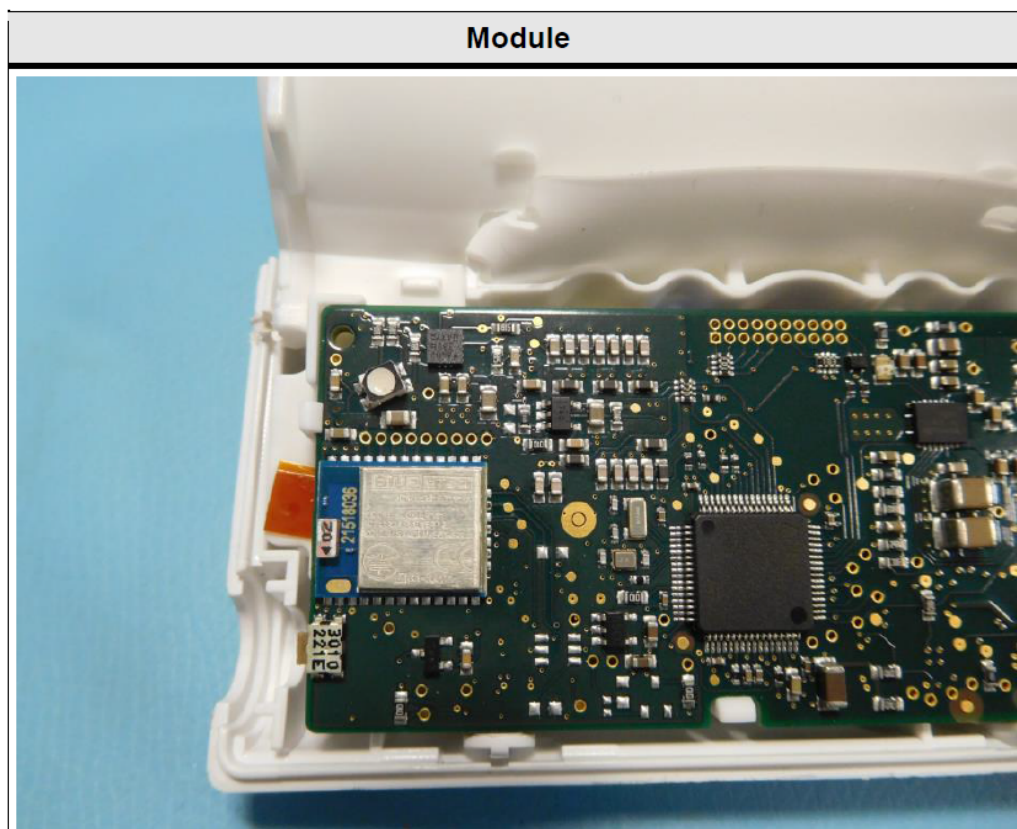

Model No.: SpiroSphere Sensor
FCC ID: 2AAUFSPS002
IC: 11335A-SPS002

Model No.: SpiroSphere Sensor
FCC ID: 2AAUFSPS002
IC: 11335A-SPS002

Model No.: SpiroSphere Sensor
FCC ID: 2AAUFSPS002
IC: 11335A-SPS002