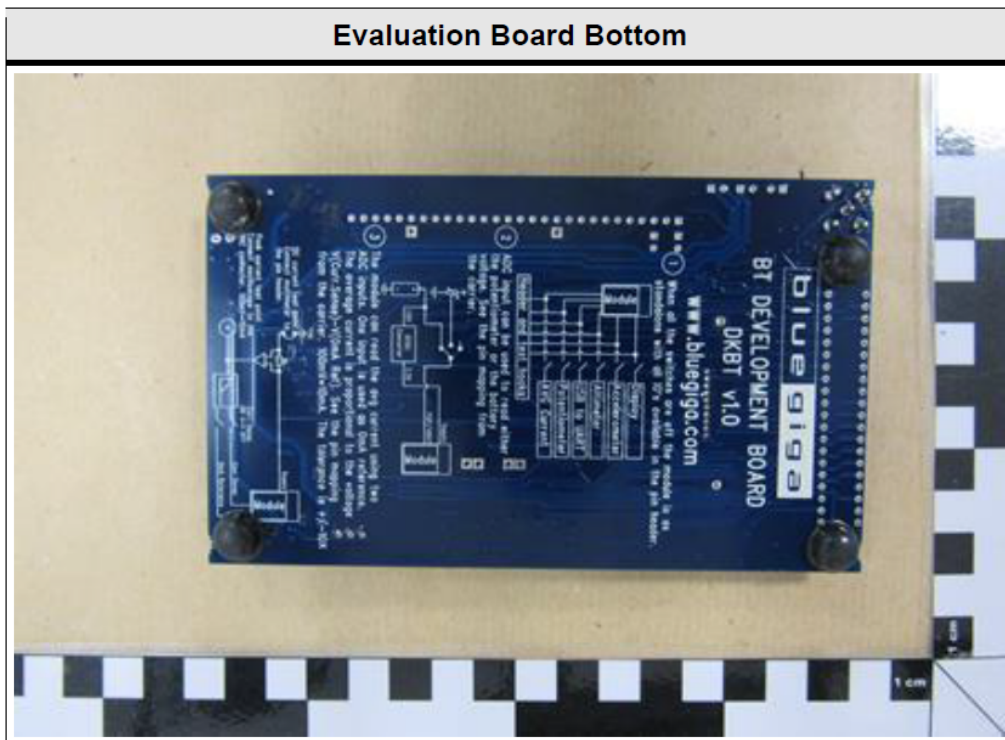

Model No.: SpiroSphere Sensor
FCC ID: 2AAUFSPS002
IC: 11335A-SPS002

Model No.: SpiroSphere Sensor
FCC ID: 2AAUFSPS002
IC: 11335A-SPS002

Model No.: SpiroSphere Sensor
FCC ID: 2AAUFSPS002
IC: 11335A-SPS002