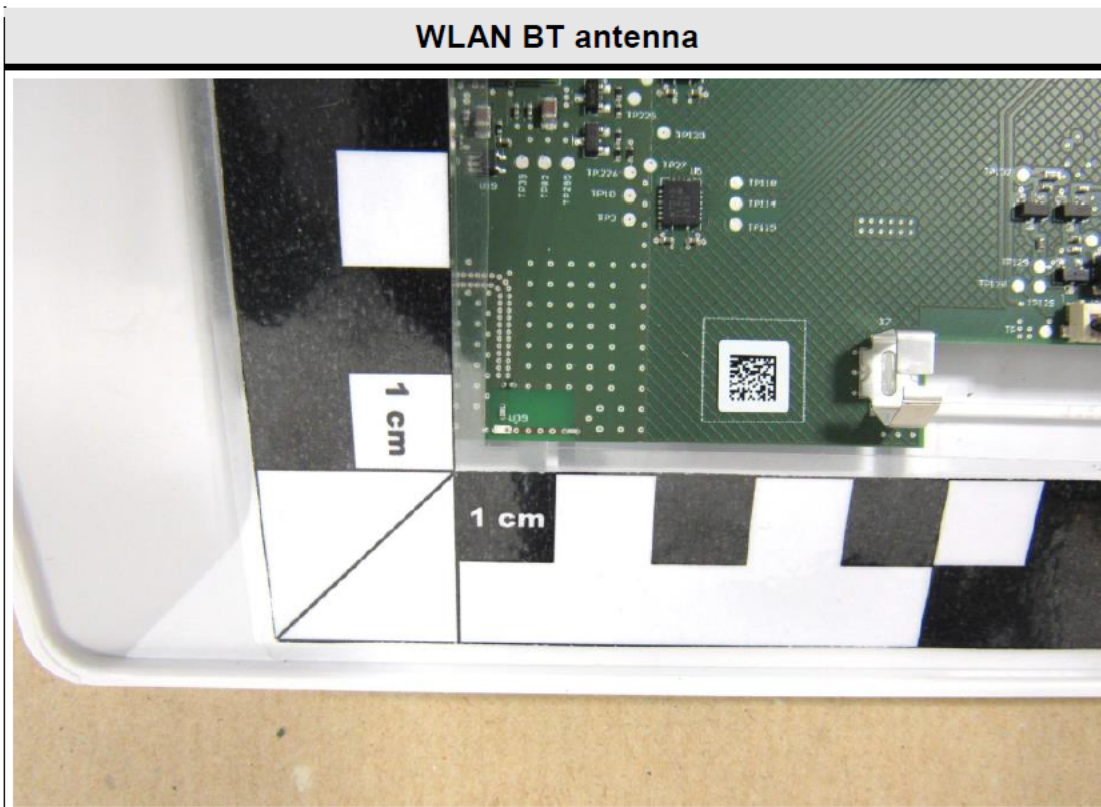

09-Internal Photos

Model No.: SpiroSphere
FCC ID: 2AAUFSPS001(MU)
IC: 11335A-SPS001

09-Internal Photos

Model No.: SpiroSphere
FCC ID: 2AAUFSPS001(MU)
IC: 11335A-SPS001

09-Internal Photos

Model No.: SpiroSphere
FCC ID: 2AAUFSPS001(MU)
IC: 11335A-SPS001

Model No.: SpiroSphere
FCC ID: 2AAUFSPS001(MU)
IC: 11335A-SPS001