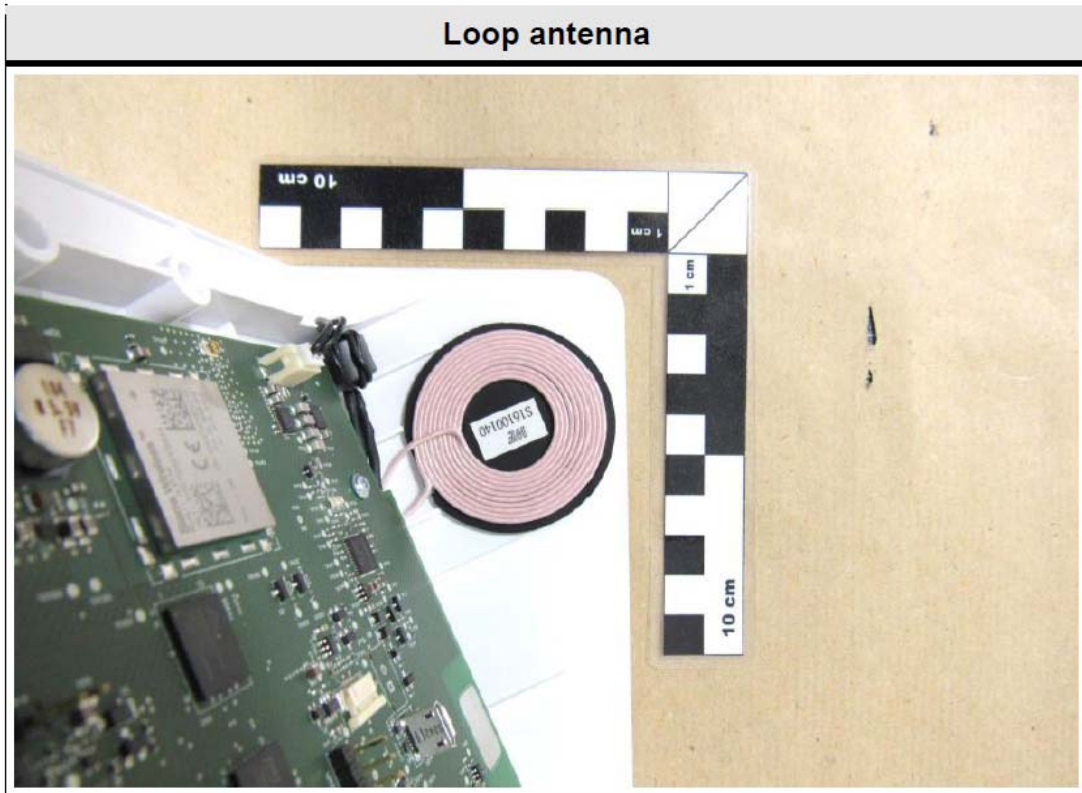

09-Internal Photos

Model No.: SpiroSphere
FCC ID: 2AAUFSPS001(MU)
IC: 11335A-SPS001

09-Internal Photos

Model No.: SpiroSphere
FCC ID: 2AAUFSPS001(MU)
IC: 11335A-SPS001

09-Internal Photos

Model No.: SpiroSphere
FCC ID: 2AAUFSPS001(MU)
IC: 11335A-SPS001

Model No.: SpiroSphere
FCC ID: 2AAUFSPS001(MU)
IC: 11335A-SPS001