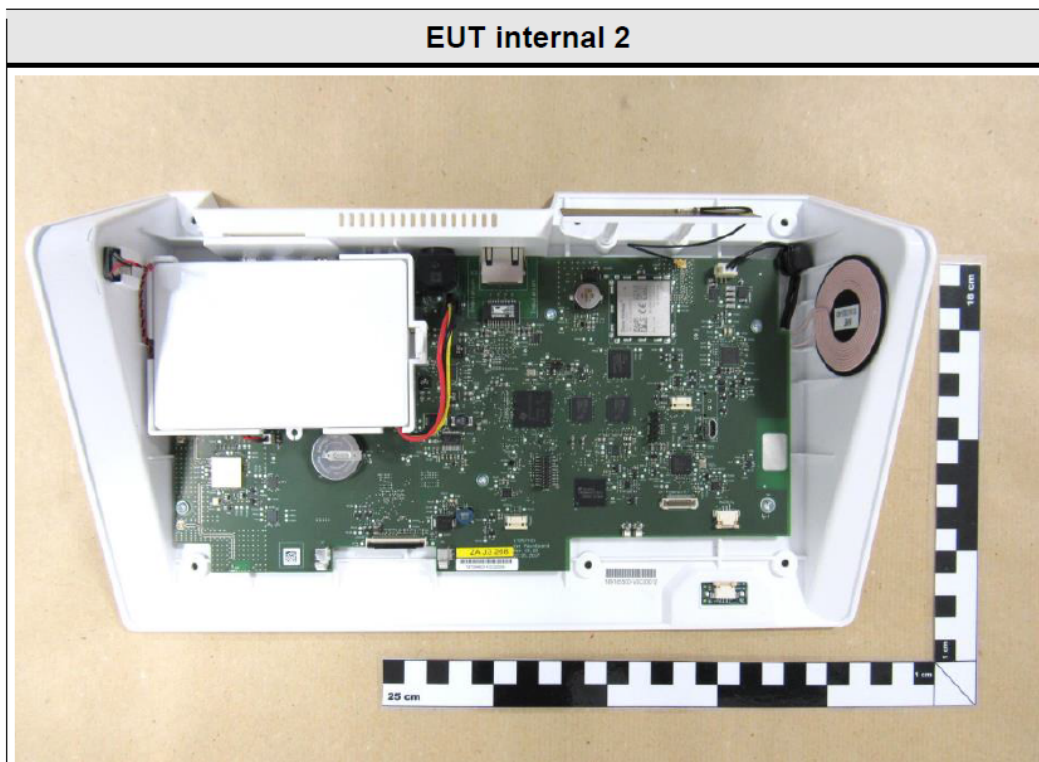

09-Internal Photos

Model No.: SpiroSphere
FCC ID: 2AAUFSPS001(MU)
IC: 11335A-SPS001

09-Internal Photos

Model No.: SpiroSphere
FCC ID: 2AAUFSPS001(MU)
IC: 11335A-SPS001

09-Internal Photos

Model No.: SpiroSphere
FCC ID: 2AAUFSPS001(MU)
IC: 11335A-SPS001

Model No.: SpiroSphere
FCC ID: 2AAUFSPS001(MU)
IC: 11335A-SPS001