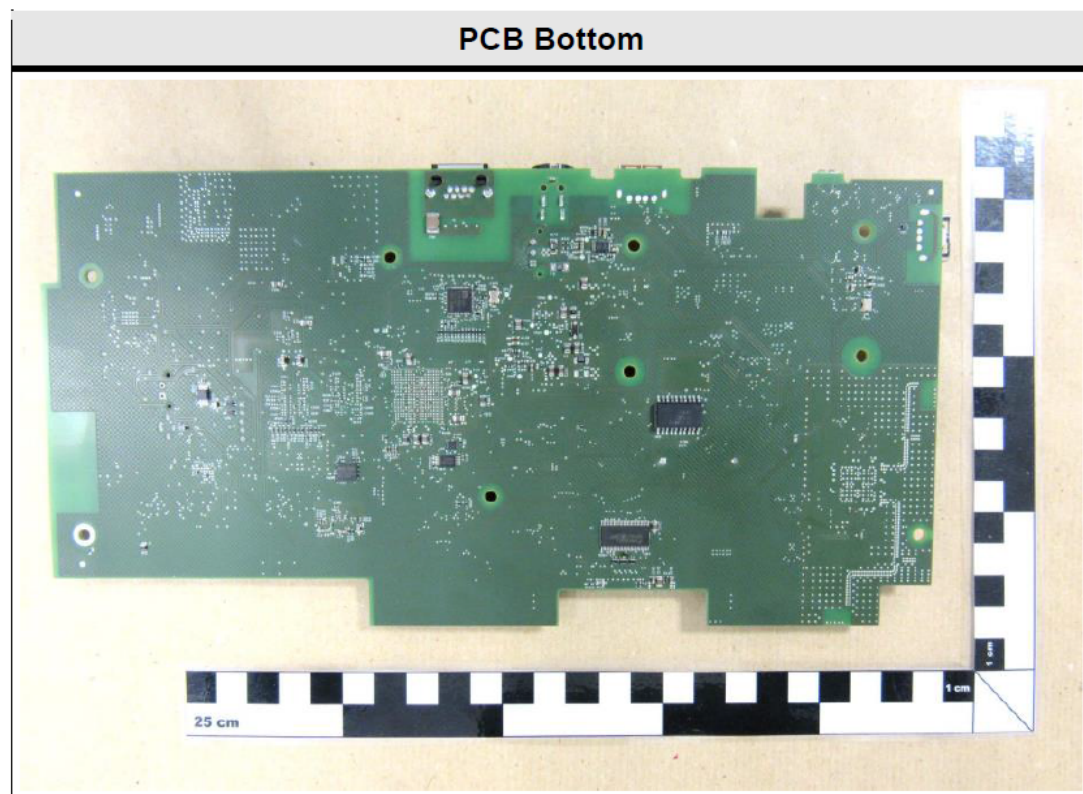

09-Internal Photos

Model No.: SpiroSphere
FCC ID: 2AAUFSPS001(MU)
IC: 11335A-SPS001

09-Internal Photos

Model No.: SpiroSphere
FCC ID: 2AAUFSPS001(MU)
IC: 11335A-SPS001

09-Internal Photos

Model No.: SpiroSphere
FCC ID: 2AAUFSPS001(MU)
IC: 11335A-SPS001

Model No.: SpiroSphere
FCC ID: 2AAUFSPS001(MU)
IC: 11335A-SPS001