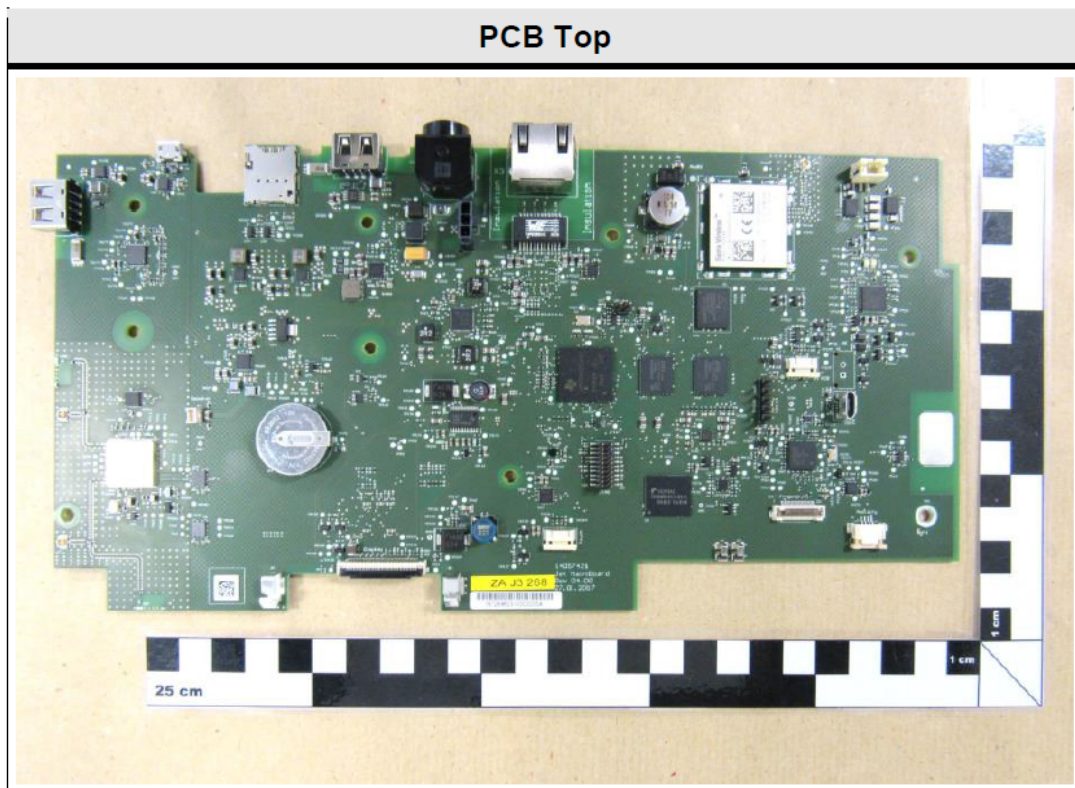

09-Internal Photos

Model No.: SpiroSphere
FCC ID: 2AAUFSPS001(MU)
IC: 11335A-SPS001

09-Internal Photos

Model No.: SpiroSphere
FCC ID: 2AAUFSPS001(MU)
IC: 11335A-SPS001

09-Internal Photos

Model No.: SpiroSphere
FCC ID: 2AAUFSPS001(MU)
IC: 11335A-SPS001

Model No.: SpiroSphere
FCC ID: 2AAUFSPS001(MU)
IC: 11335A-SPS001