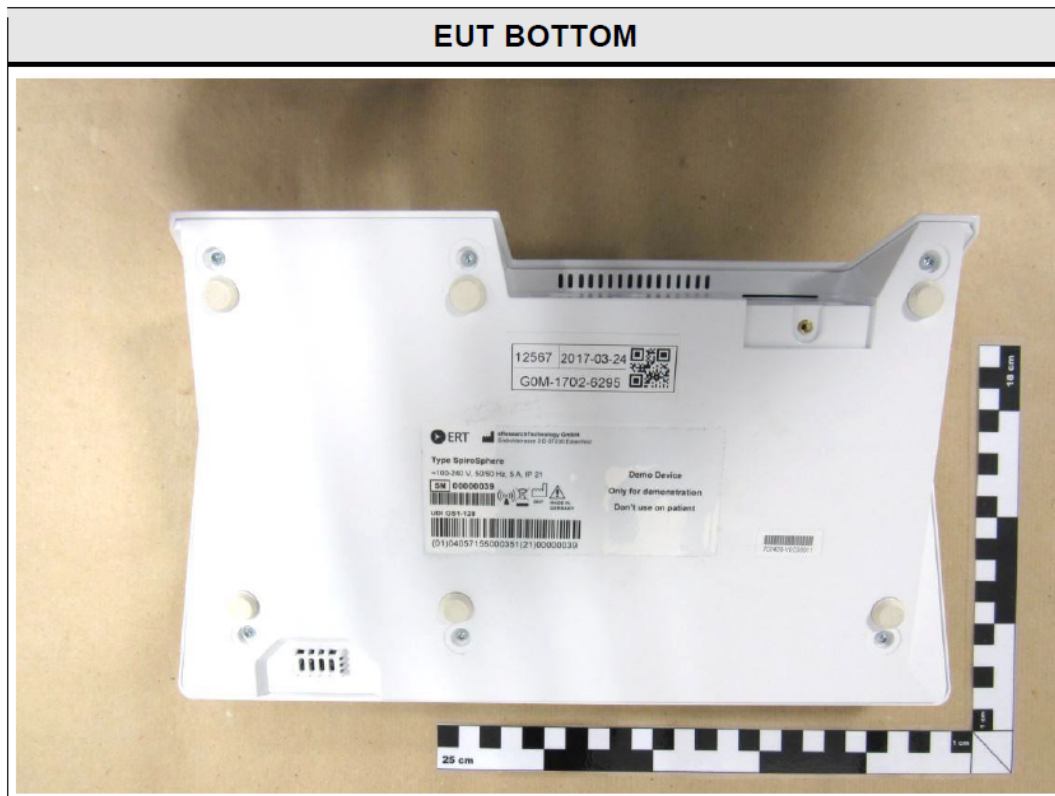

08-External Photos

Model No.: SpiroSphere
FCC ID: 2AAUFSPS001
IC: 11335A-SPS001

08-External Photos

Model No.: SpiroSphere
FCC ID: 2AAUFSPS001
IC: 11335A-SPS001

08-External Photos

Model No.: SpiroSphere
FCC ID: 2AAUFSPS001
IC: 11335A-SPS001