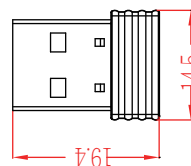

鐳雕

[ UNIT: mm / SCALE = 1:1 ]

FILE NAME							
MODEL NAME	APPLICATION	VERSION	DATE	COLOR STYLE	DESIGNER	APPROVAL	
RX68	ARTWORK	v3	2020/05/07	N/A	JAY		