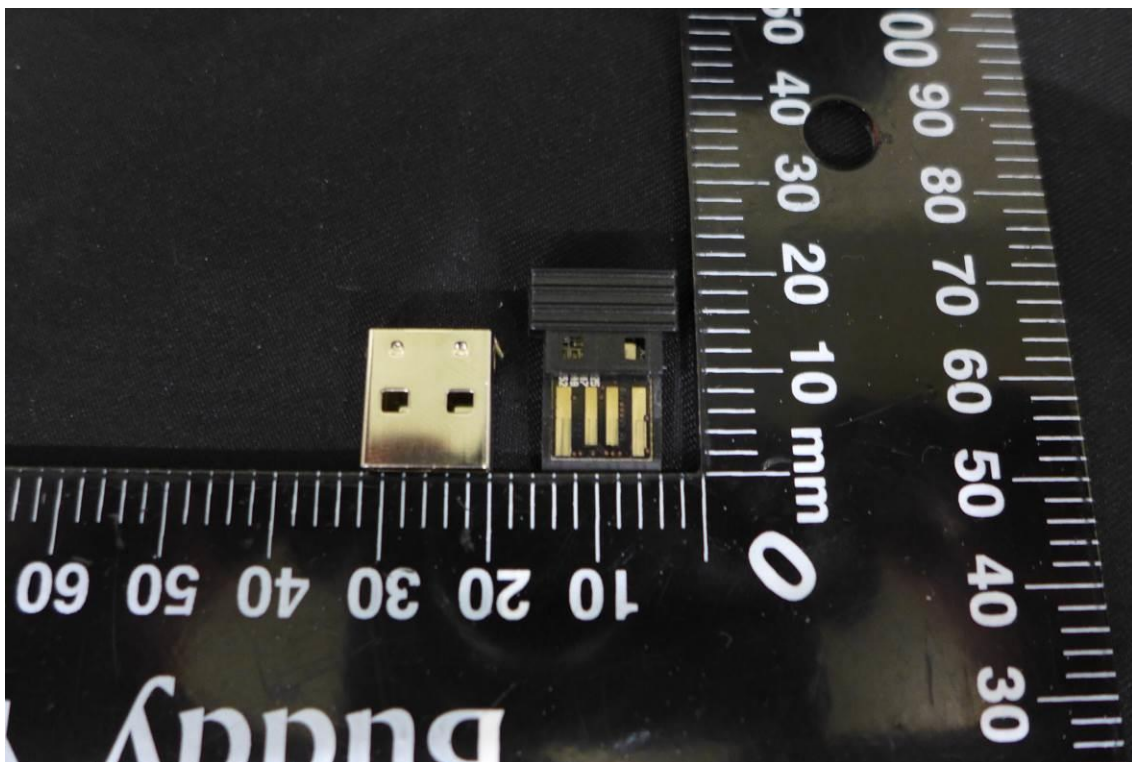

FCC ID: 2AAUCGMOTMFRX

Antenna