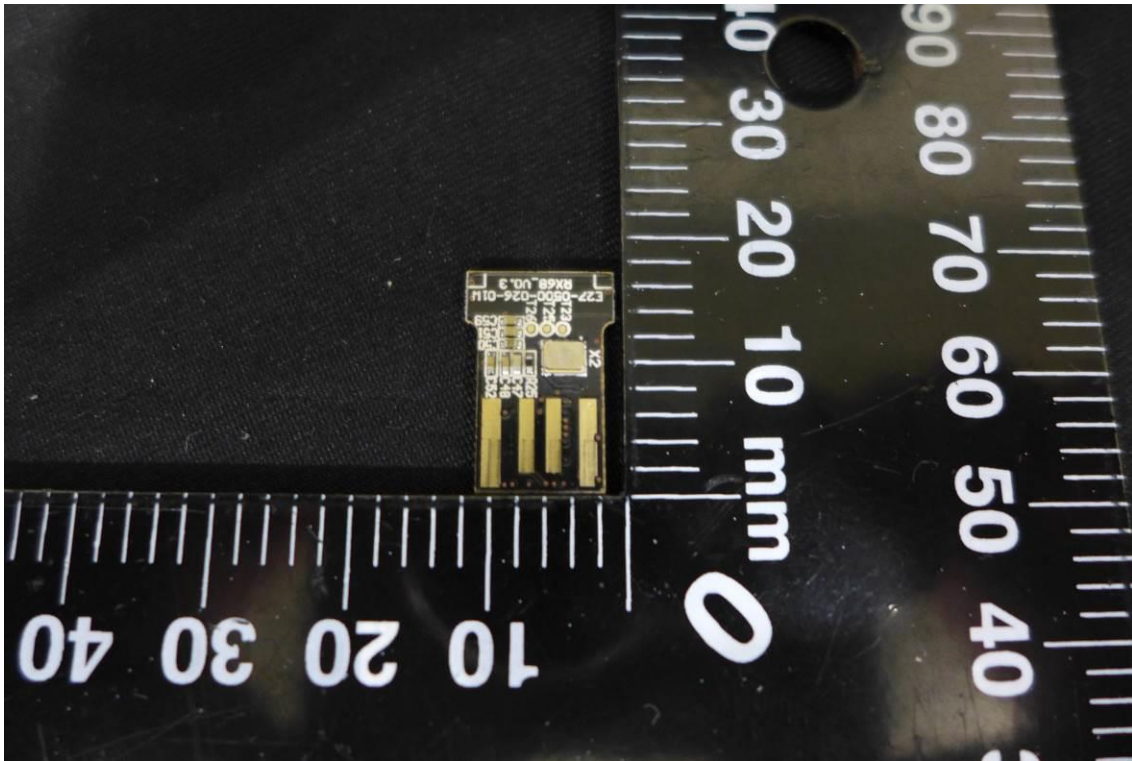

FCC ID: 2AAUCGMOTMFRX

Antenna