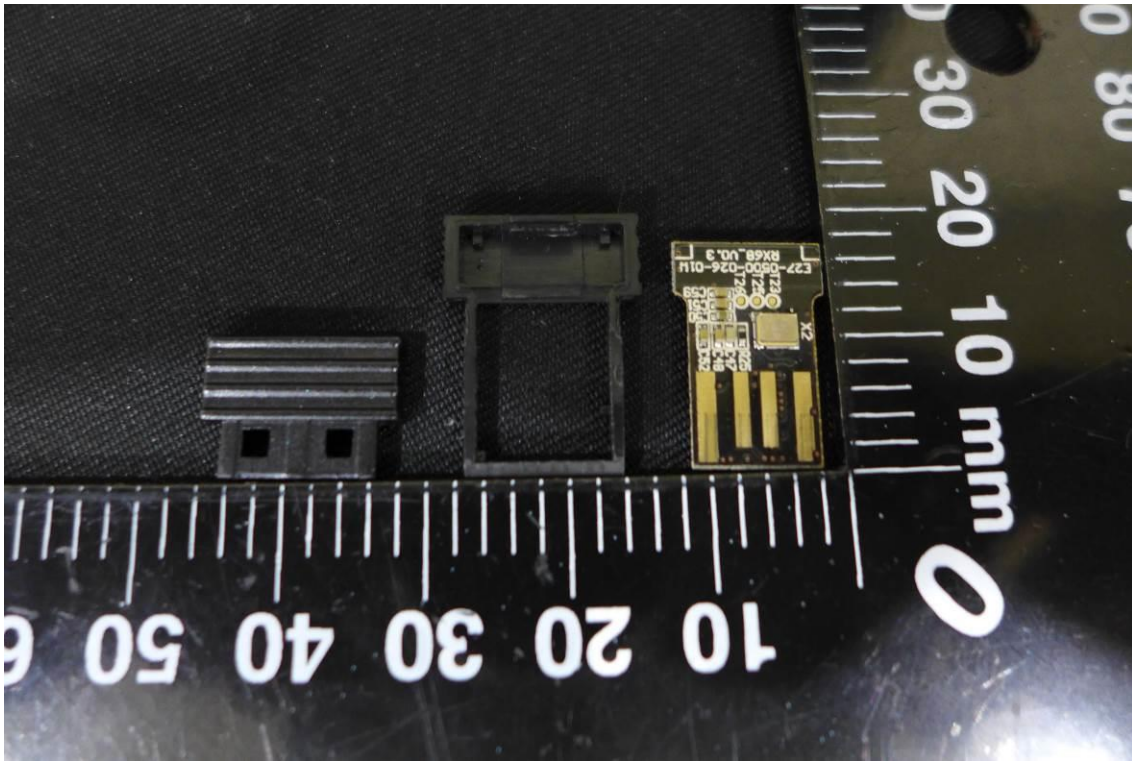

FCC ID: 2AAUCGMOTMFRX

Antenna