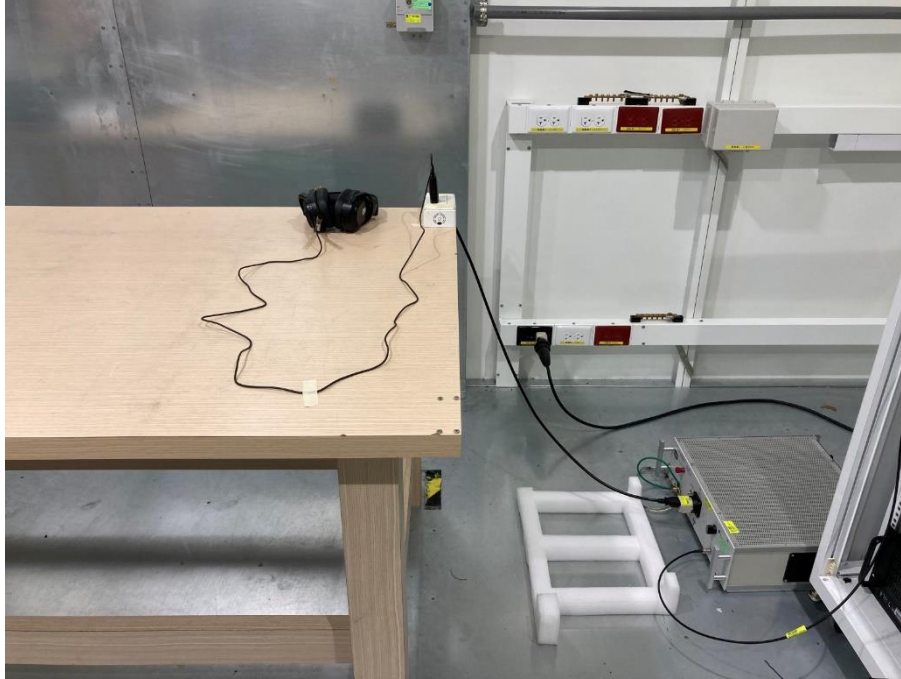

AC Power Line Conducted Emission Setup Configurations

Underwriters Laboratories Taiwan Co., Ltd.

Building B and Building E, No. 372-7, Sec. 4, Zhongxing Rd., Zhudong Township, Hsinchu County, Taiwan

Telephone : +886-2-7737-3000

Facsimile (FAX) : +886-3-583-7948