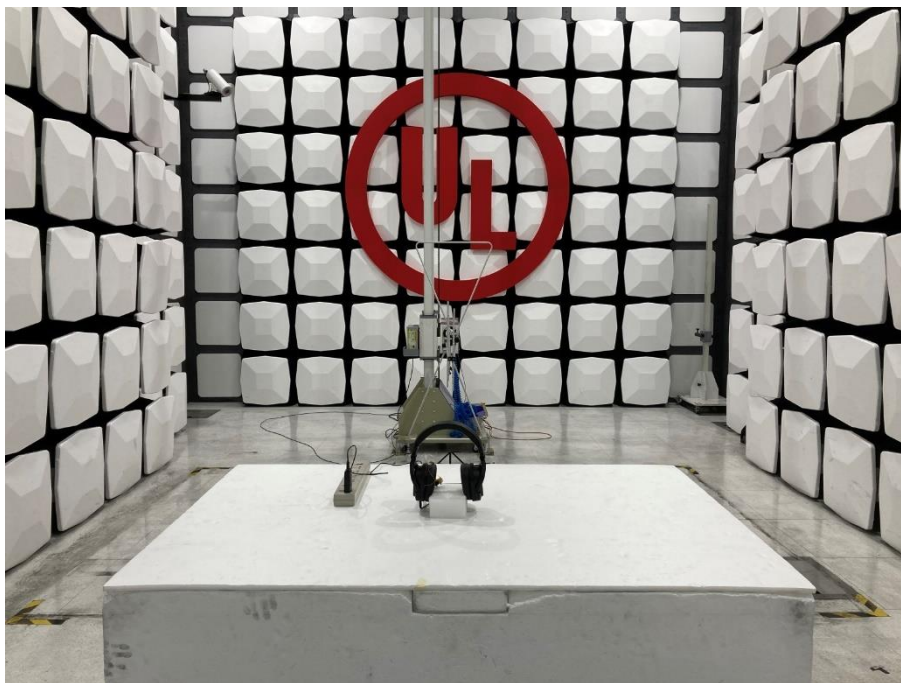

30 MHz ~ 1 GHz

Underwriters Laboratories Taiwan Co., Ltd.

Building B and Building E, No. 372-7, Sec. 4, Zhongxing Rd., Zhudong Township, Hsinchu County, Taiwan

Telephone :+886-2-7737-3000

Facsimile (FAX) :+886-3-583-7948