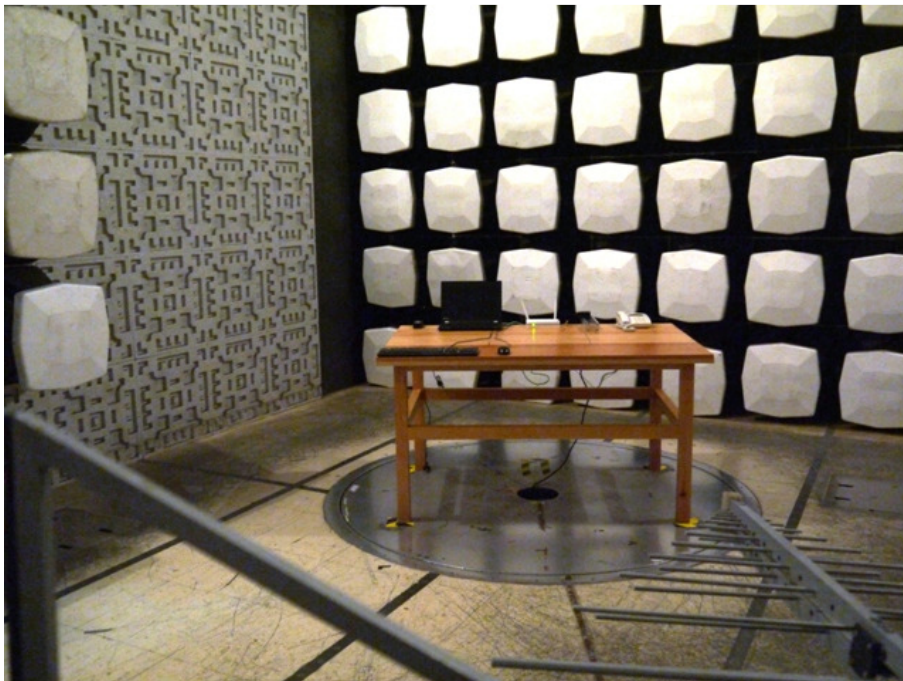

1 Photographs - EUT Test Setup

Test model No.: G702P

1.1 Radiated Spurious Emission

F12W3-120100SPAU

S24B12-120A200-Y4

WHF-1200300T3

SW36-12003000-W

1.2 Conducted Emission