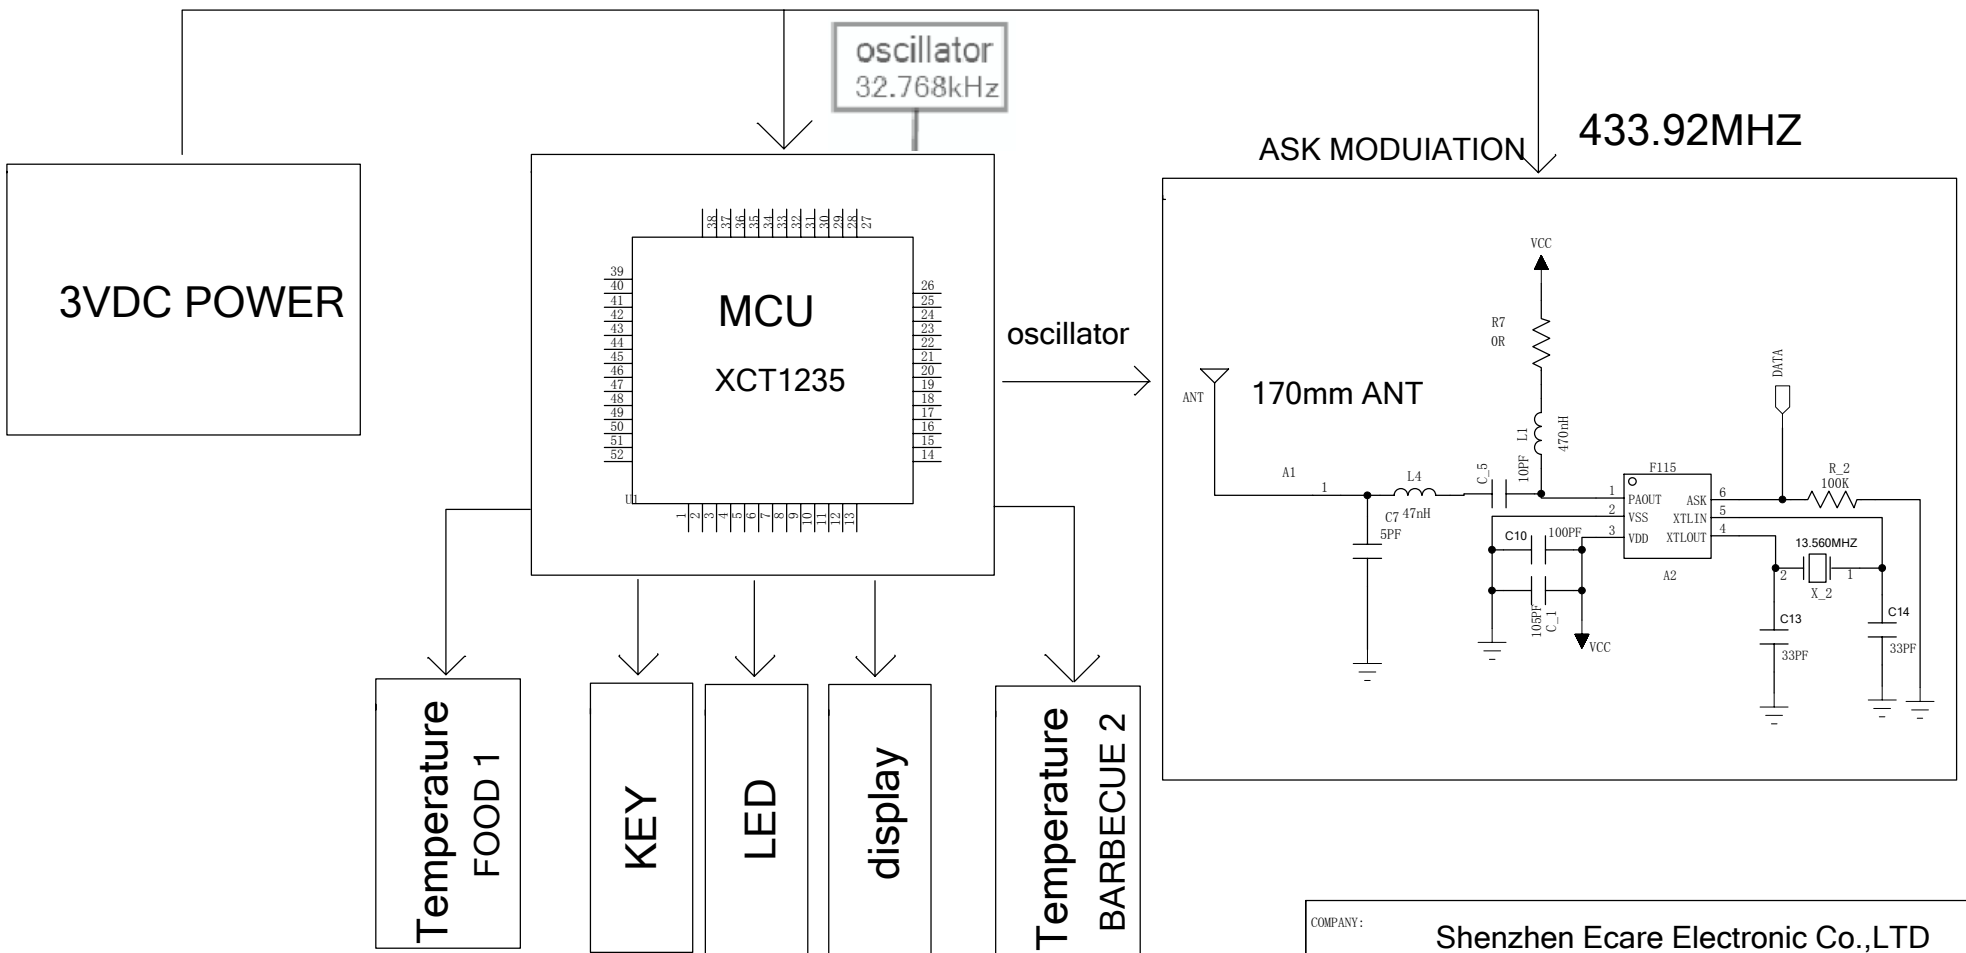

C

C

B

B

A

A

COMPANY:				Shenzhen Ecare Electronic Co.,LTD			
TITLE:				ET-632A			
CODE:	SIZE:	DRAWING NO:		REV:			
01	B	1		V0			
SCALE:						SHEET: 1 OF 1	

DRAWN:	DATED:
CHECKED:	DATED:
QUALITY CONTROL:	DATED:
RELEASED:	DATED:
	2014.8.22
	2014.8.20
	2014.8.20
	2014.8.20