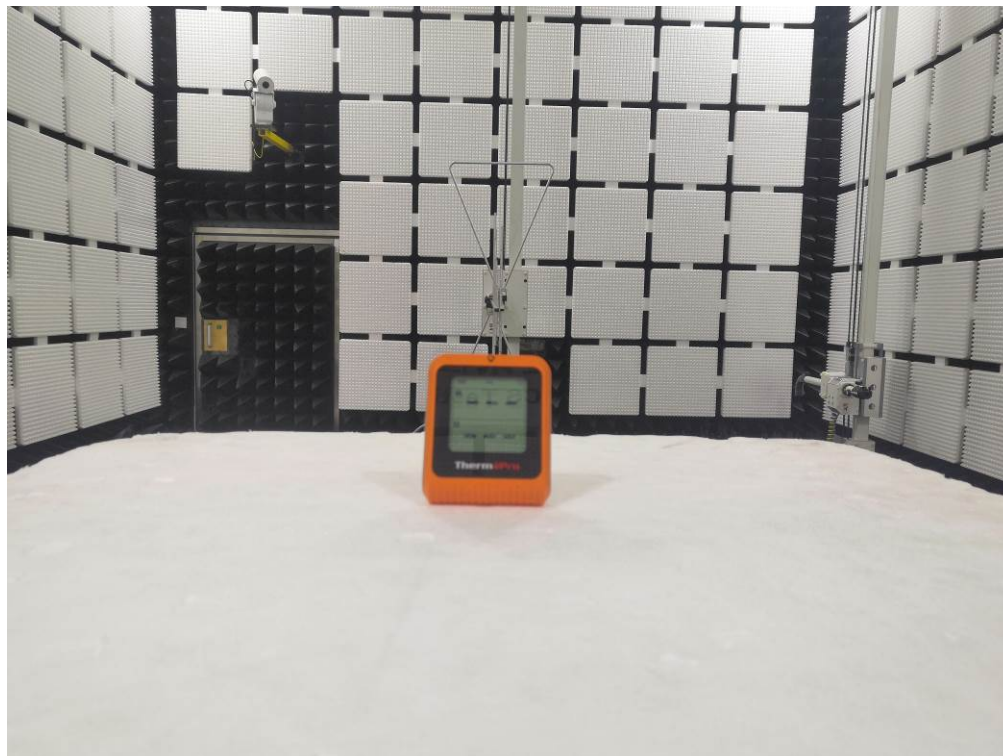

7. TEST SETUP PHOTOGRAPHS

Photo of Radiated Emissions Measurement

Below 1 GHz

Above 1 GHz

Power Line Conducted Emission