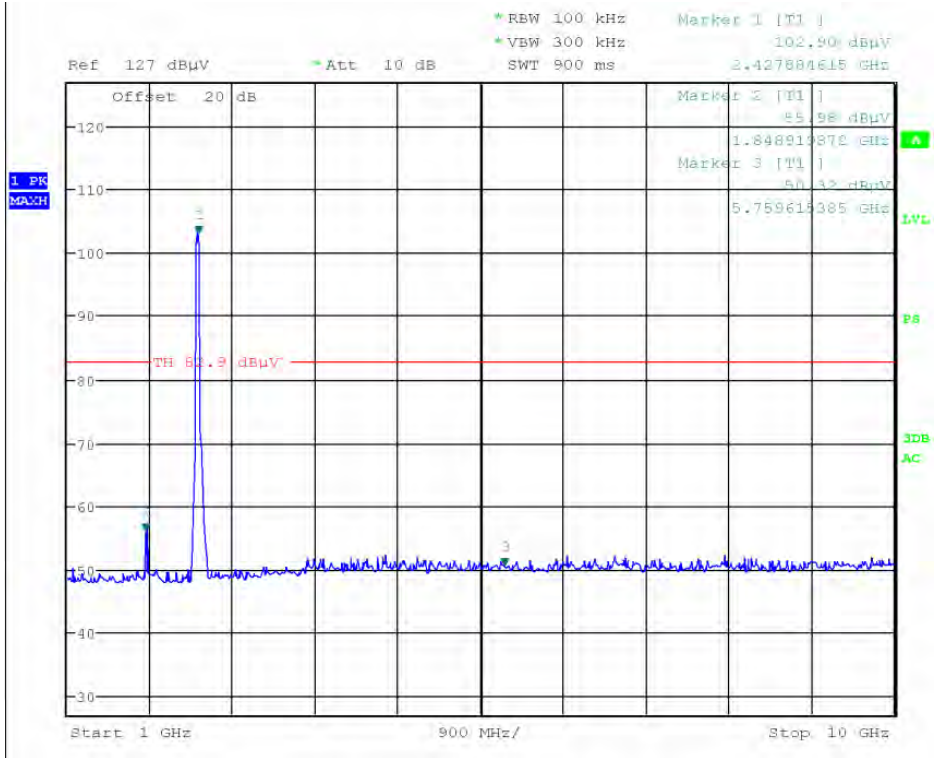

802.11n(HT20) 2462MHz

802.11n(HT40) 2422MHz

802.11n(HT40) 2437MHz

802.11n(HT40) 2452MHz

5.6 OCCUPY BANDWIDTH

5.1. Limits

For direct sequence systems, the minimum 6dB bandwidth shall be at least 500kHz Test data:

	Channel Frequency (MHz)	6dB Bandwidth (MHz)	Limit (MHz)	Result
802.11b	2412	10.32	>0.5	Pass
	2437	10.24	>0.5	Pass
	2462	10.24	>0.5	Pass
802.11g	2412	16.72	>0.5	Pass
	2437	16.72	>0.5	Pass
	2462	16.72	>0.5	Pass
802.11n(HT20)	2412	17.92	>0.5	Pass
	2437	17.92	>0.5	Pass
	2462	17.92	>0.5	Pass
802.11n(HT40)	2422	36.60	>0.5	Pass
	2437	36.60	>0.5	Pass
	2452	36.60	>0.5	Pass

Test plot as follows:

802.11b 2412MHz

802.11b 2437MHz

802.11b 2462MHz

802.11g 2412MHz

802.11g 2437MHz

802.11g 2462MHz

802.11n (HT20) 2412MHz