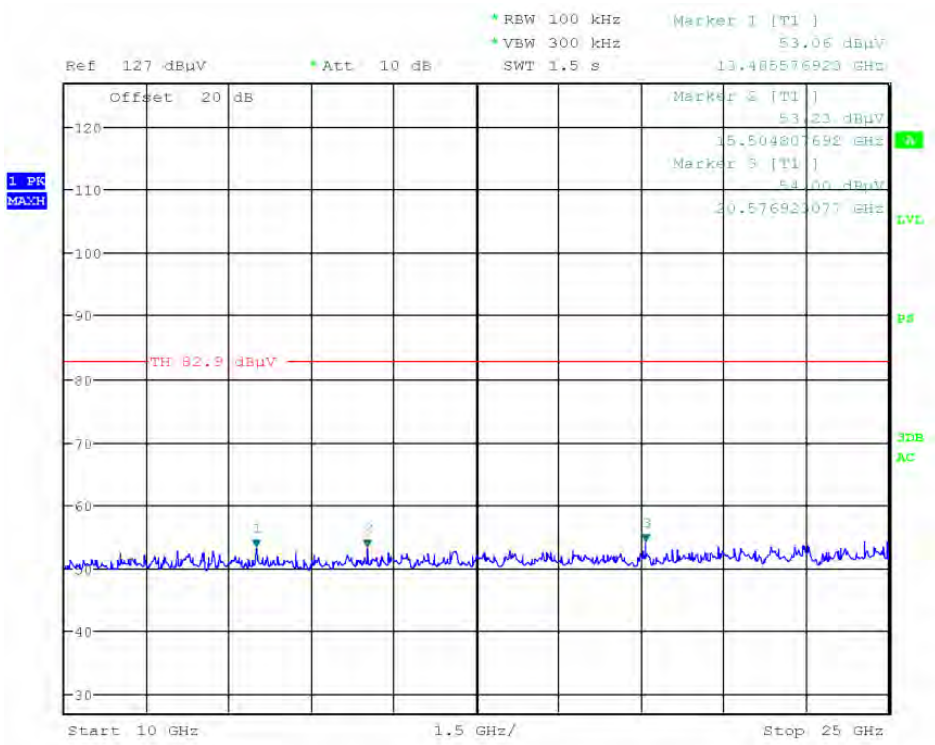

802.11n(HT20) 2462MHz

802.11n(HT40) 2422MHz

802.11n(HT40) 2437MHz

802.11n(HT40) 2452MHz

5.6 OCCUPY BANDWIDTH

5.1. Limits

For direct sequence systems, the minimum 6dB bandwidth shall be at least 500kHz Test data:

	Channel Frequency (MHz)	6dB Bandwidth (MHz)	Limit (MHz)	Result
802.11b	2412	10.32	>0.5	Pass
	2437	10.24	>0.5	Pass
	2462	10.24	>0.5	Pass
802.11g	2412	16.72	>0.5	Pass
	2437	16.72	>0.5	Pass
	2462	16.72	>0.5	Pass
802.11n(HT20)	2412	17.92	>0.5	Pass
	2437	17.92	>0.5	Pass
	2462	17.92	>0.5	Pass
802.11n(HT40)	2422	36.60	>0.5	Pass
	2437	36.60	>0.5	Pass
	2452	36.60	>0.5	Pass

Test plot as follows:

802.11b 2412MHz

802.11b 2437MHz

802.11b 2462MHz

802.11g 2412MHz

802.11g 2437MHz

802.11g 2462MHz

802.11n (HT20) 2412MHz