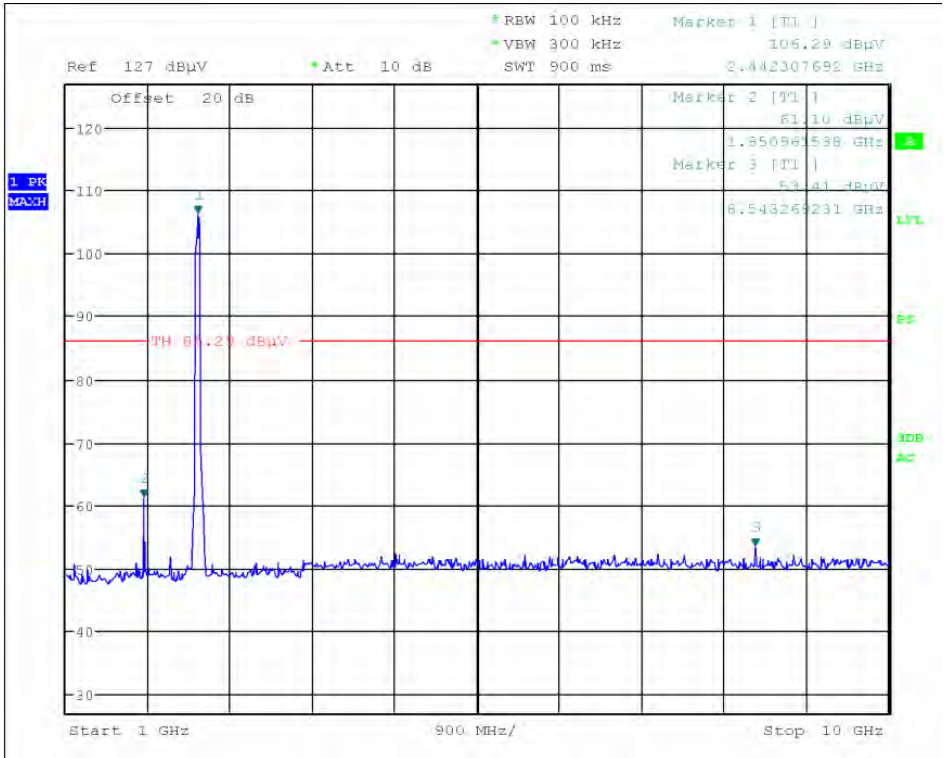

802.11n(HT20) 2462MHz

802.11n(HT40) 2422MHz

802.11n(HT40) 2437MHz

802.11n(HT40) 2452MHz

5.6 OCCUPY BANDWIDTH

5.1. Limits

For direct sequence systems, the minimum 6dB bandwidth shall be at least 500kHz Test data:

Test plot as follows:

802.11b 2412MHz

802.11b 2437MHz

802.11b 2462MHz

802.11g 2412MHz

802.11g 2437MHz

802.11g 2462MHz

802.11n (HT20) 2412MHz