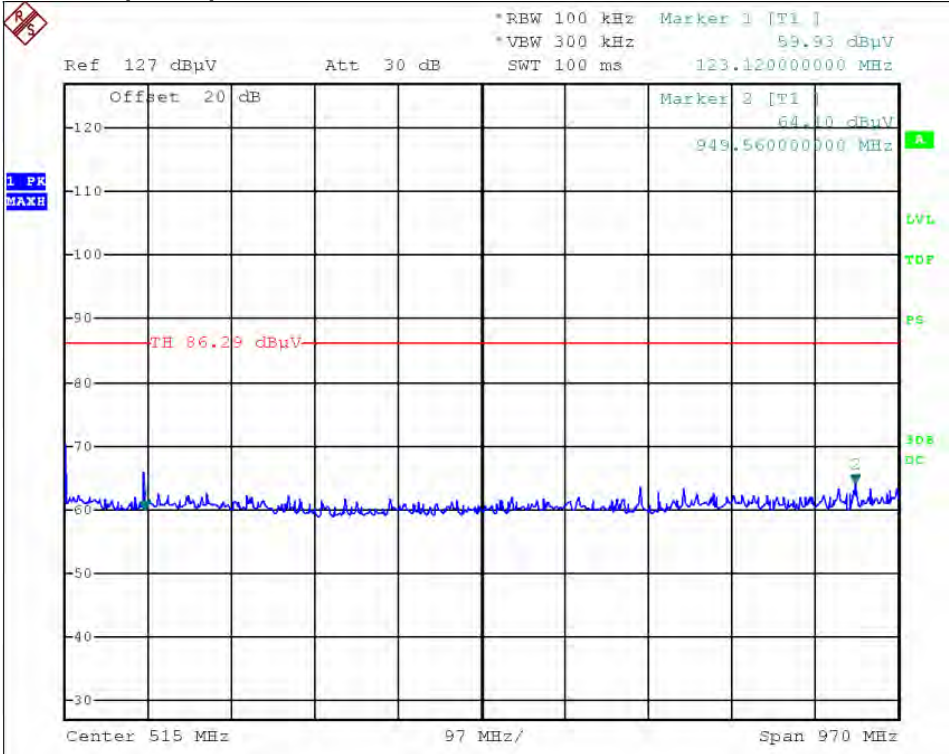

802.11n(HT20) 2462MHz

802.11n(HT40) 2422MHz

802.11n(HT40) 2437MHz

802.11n(HT40) 2452MHz

5.6 OCCUPY BANDWIDTH

5.1. Limits

For direct sequence systems, the minimum 6dB bandwidth shall be at least 500kHz Test data:

Test plot as follows:

802.11b 2412MHz

802.11b 2437MHz

802.11b 2462MHz

802.11g 2412MHz

802.11g 2437MHz

802.11g 2462MHz

802.11n (HT20) 2412MHz