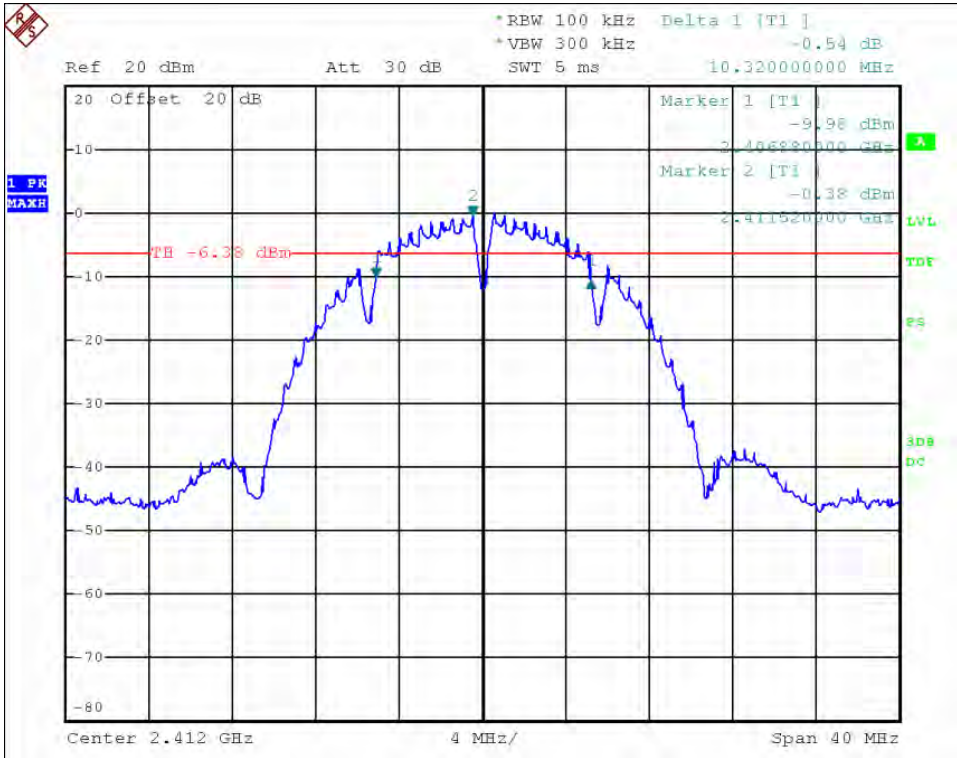

802.11n(HT20) 2462MHz

802.11n(HT40) 2422MHz

802.11n(HT40) 2437MHz

802.11n(HT40) 2452MHz

5.6 OCCUPY BANDWIDTH

5.1. Limits

For direct sequence systems, the minimum 6dB bandwidth shall be at least 500kHz Test data:

Test plot as follows:

802.11b 2412MHz

802.11b 2437MHz

802.11b 2462MHz

802.11g 2412MHz

802.11g 2437MHz

802.11g 2462MHz

802.11n (HT20) 2412MHz