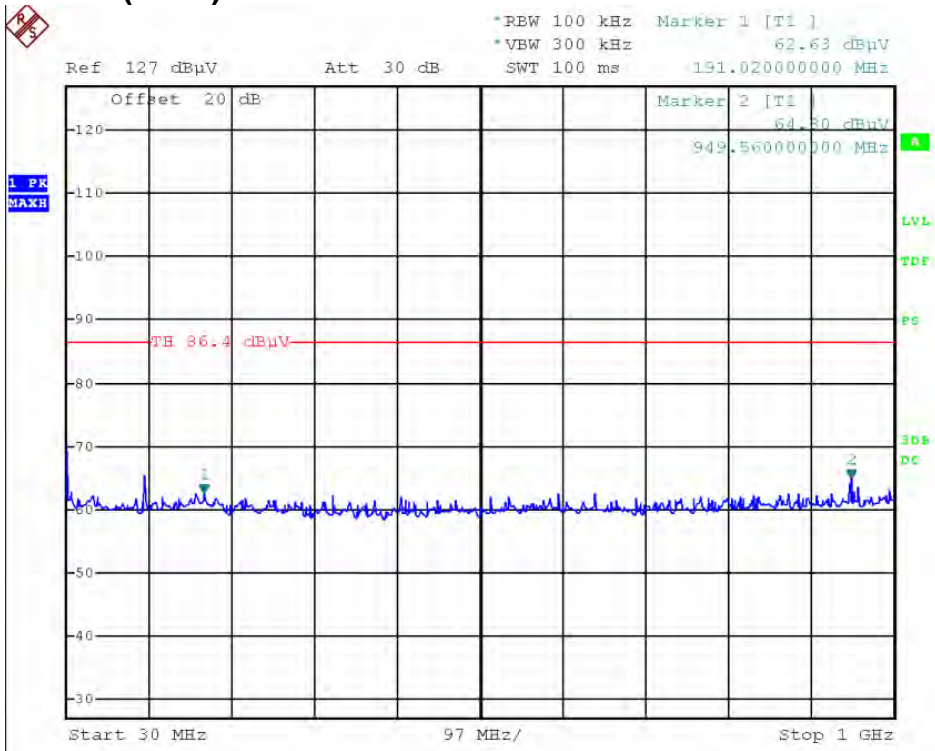

802.11n(HT20) 2462MHz

802.11n(HT40) 2422MHz

802.11n(HT40) 2437MHz

802.11n(HT40) 2452MHz

5.6 OCCUPY BANDWIDTH

5.1. Limits

For direct sequence systems, the minimum 6dB bandwidth shall be at least 500kHz Test data:

	Channel Frequency (MHz)	6dB Bandwidth (MHz)	Limit (MHz)	Result
802.11b	2412	10.32	>0.5	Pass
	2437	10.24	>0.5	Pass
	2462	10.24	>0.5	Pass
802.11g	2412	16.72	>0.5	Pass
	2437	16.72	>0.5	Pass
	2462	16.72	>0.5	Pass
802.11n(HT20)	2412	17.92	>0.5	Pass
	2437	17.92	>0.5	Pass
	2462	17.92	>0.5	Pass
802.11n(HT40)	2422	36.60	>0.5	Pass
	2437	36.60	>0.5	Pass
	2452	36.60	>0.5	Pass

Test plot as follows:

802.11b 2412MHz

802.11b 2437MHz

802.11b 2462MHz

802.11g 2412MHz

802.11g 2437MHz

802.11g 2462MHz

802.11n (HT20) 2412MHz