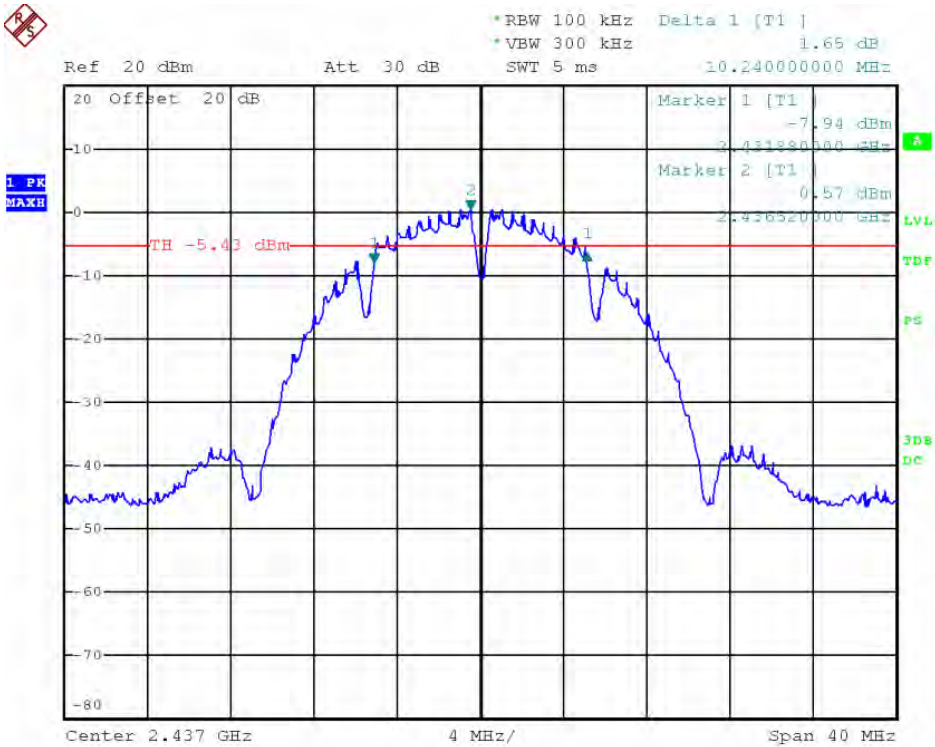

802.11n(HT20) 2462MHz

802.11n(HT40) 2422MHz

802.11n(HT40) 2437MHz

802.11n(HT40) 2452MHz

5.6 OCCUPY BANDWIDTH

5.1. Limits

For direct sequence systems, the minimum 6dB bandwidth shall be at least 500kHz Test data:

Test plot as follows:

802.11b 2412MHz

802.11b 2437MHz

802.11b 2462MHz

802.11g 2412MHz

802.11g 2437MHz

802.11g 2462MHz

802.11n (HT20) 2412MHz