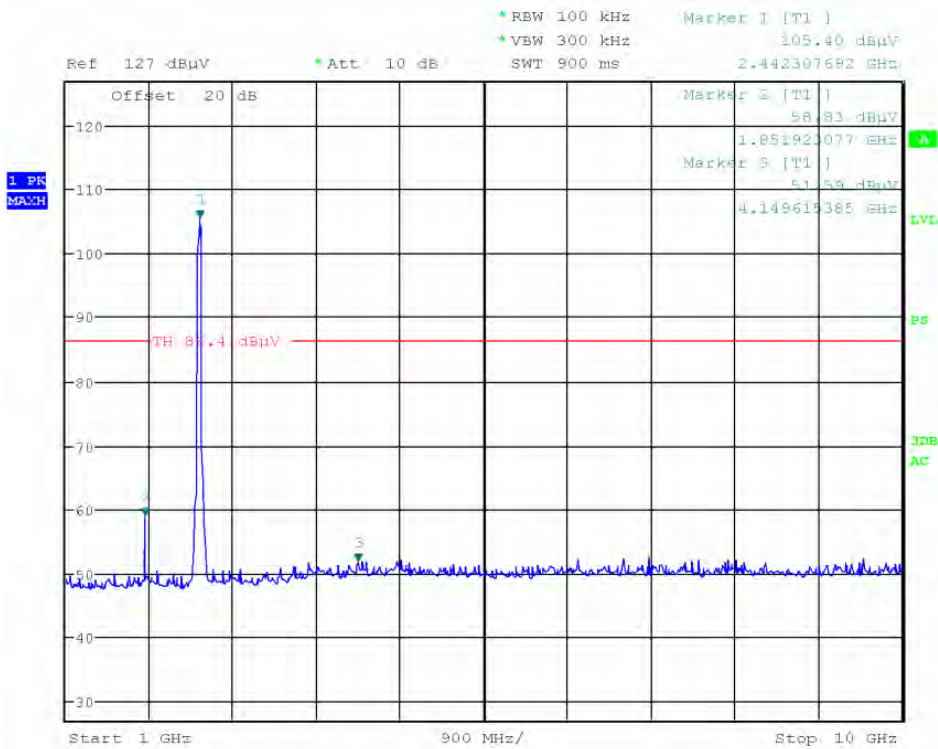

802.11n(HT20) 2462MHz

802.11n(HT40) 2422MHz

802.11n(HT40) 2437MHz

802.11n(HT40) 2452MHz

5.6 OCCUPY BANDWIDTH

5.1. Limits

For direct sequence systems, the minimum 6dB bandwidth shall be at least 500kHz Test data:

	Channel Frequency (MHz)	6dB Bandwidth (MHz)	Limit (MHz)	Result
802.11b	2412	10.32	>0.5	Pass
	2437	10.24	>0.5	Pass
	2462	10.24	>0.5	Pass
802.11g	2412	16.72	>0.5	Pass
	2437	16.72	>0.5	Pass
	2462	16.72	>0.5	Pass
802.11n(HT20)	2412	17.92	>0.5	Pass
	2437	17.92	>0.5	Pass
	2462	17.92	>0.5	Pass
802.11n(HT40)	2422	36.60	>0.5	Pass
	2437	36.60	>0.5	Pass
	2452	36.60	>0.5	Pass

Test plot as follows:

802.11b 2412MHz

802.11b 2437MHz

802.11b 2462MHz

802.11g 2412MHz

802.11g 2437MHz

802.11g 2462MHz

802.11n (HT20) 2412MHz