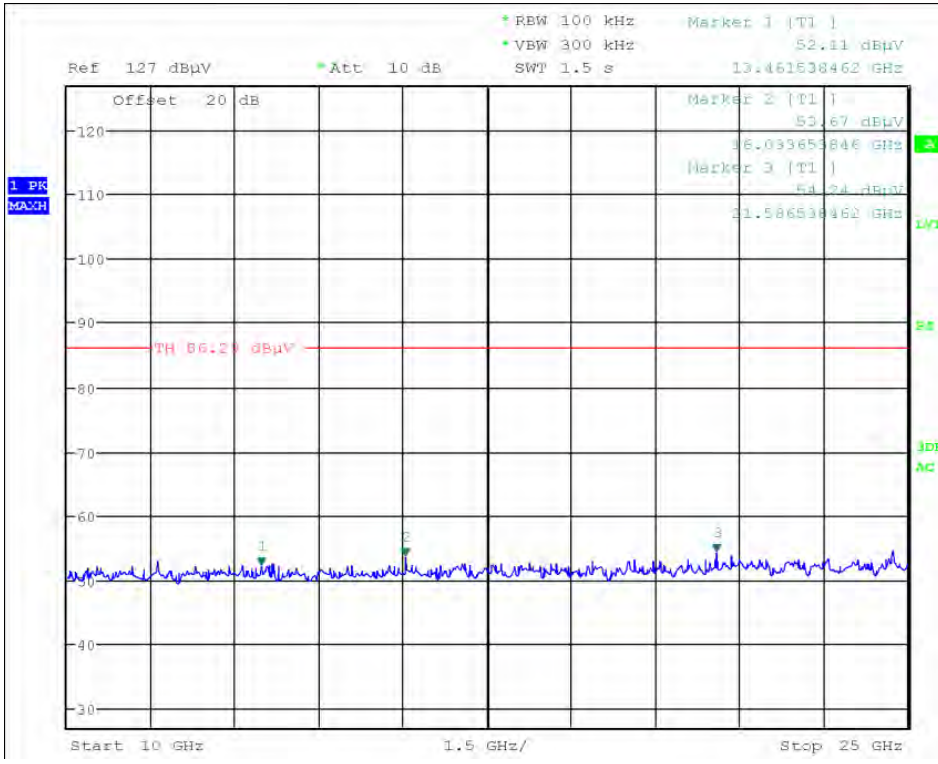

802.11n(HT20) 2462MHz

802.11n(HT40) 2422MHz

802.11n(HT40) 2437MHz

802.11n(HT40) 2452MHz

5.6 OCCUPY BANDWIDTH

5.1. Limits

For direct sequence systems, the minimum 6dB bandwidth shall be at least 500kHz Test data:

	Channel Frequency (MHz)	6dB Bandwidth (MHz)	Limit (MHz)	Result
802.11b	2412	10.32	>0.5	Pass
	2437	10.24	>0.5	Pass
	2462	10.24	>0.5	Pass
802.11g	2412	16.72	>0.5	Pass
	2437	16.72	>0.5	Pass
	2462	16.72	>0.5	Pass
802.11n(HT20)	2412	17.92	>0.5	Pass
	2437	17.92	>0.5	Pass
	2462	17.92	>0.5	Pass
802.11n(HT40)	2422	36.60	>0.5	Pass
	2437	36.60	>0.5	Pass
	2452	36.60	>0.5	Pass

Test plot as follows:

802.11b 2412MHz

802.11b 2437MHz

802.11b 2462MHz

802.11g 2412MHz

802.11g 2437MHz

802.11g 2462MHz

802.11n (HT20) 2412MHz