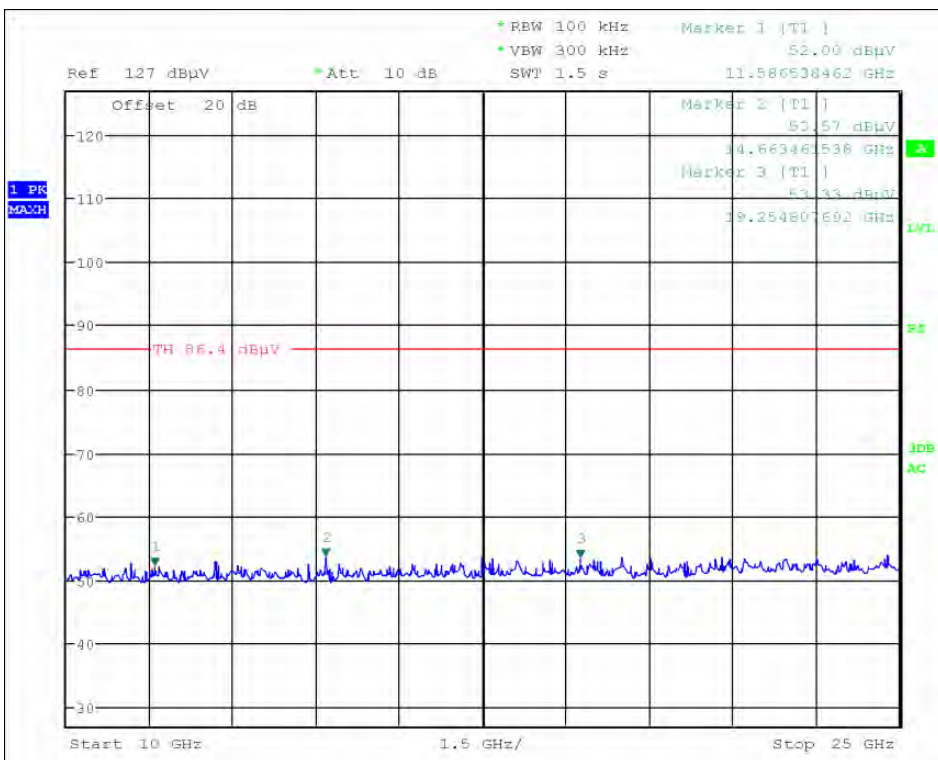

802.11n(HT20) 2462MHz

802.11n(HT40) 2422MHz

802.11n(HT40) 2437MHz

802.11n(HT40) 2452MHz

5.6 OCCUPY BANDWIDTH

5.1. Limits

For direct sequence systems, the minimum 6dB bandwidth shall be at least 500kHz Test data:

	Channel Frequency (MHz)	6dB Bandwidth (MHz)	Limit (MHz)	Result
802.11b	2412	10.32	>0.5	Pass
	2437	10.24	>0.5	Pass
	2462	10.24	>0.5	Pass
802.11g	2412	16.72	>0.5	Pass
	2437	16.72	>0.5	Pass
	2462	16.72	>0.5	Pass
802.11n(HT20)	2412	17.92	>0.5	Pass
	2437	17.92	>0.5	Pass
	2462	17.92	>0.5	Pass
802.11n(HT40)	2422	36.60	>0.5	Pass
	2437	36.60	>0.5	Pass
	2452	36.60	>0.5	Pass

Test plot as follows:

802.11b 2412MHz

802.11b 2437MHz

802.11b 2462MHz

802.11g 2412MHz

802.11g 2437MHz

802.11g 2462MHz

802.11n (HT20) 2412MHz