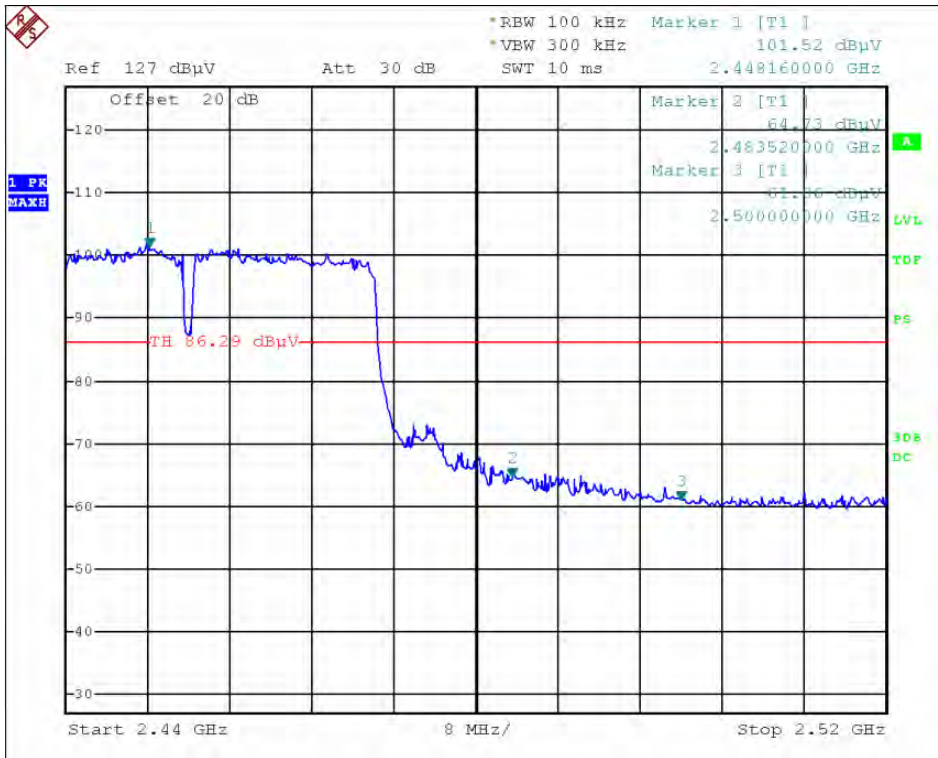

802.11n(HT20) 2462MHz

802.11n(HT40) 2422MHz

802.11n(HT40) 2437MHz

802.11n(HT40) 2452MHz

5.6 OCCUPY BANDWIDTH

5.1. Limits

For direct sequence systems, the minimum 6dB bandwidth shall be at least 500kHz Test data:

	Channel Frequency (MHz)	6dB Bandwidth (MHz)	Limit (MHz)	Result
802.11b	2412	10.32	>0.5	Pass
	2437	10.24	>0.5	Pass
	2462	10.24	>0.5	Pass
802.11g	2412	16.72	>0.5	Pass
	2437	16.72	>0.5	Pass
	2462	16.72	>0.5	Pass
802.11n(HT20)	2412	17.92	>0.5	Pass
	2437	17.92	>0.5	Pass
	2462	17.92	>0.5	Pass
802.11n(HT40)	2422	36.60	>0.5	Pass
	2437	36.60	>0.5	Pass
	2452	36.60	>0.5	Pass

Test plot as follows:

802.11b 2412MHz

802.11b 2437MHz

802.11b 2462MHz

802.11g 2412MHz

802.11g 2437MHz

802.11g 2462MHz

802.11n (HT20) 2412MHz