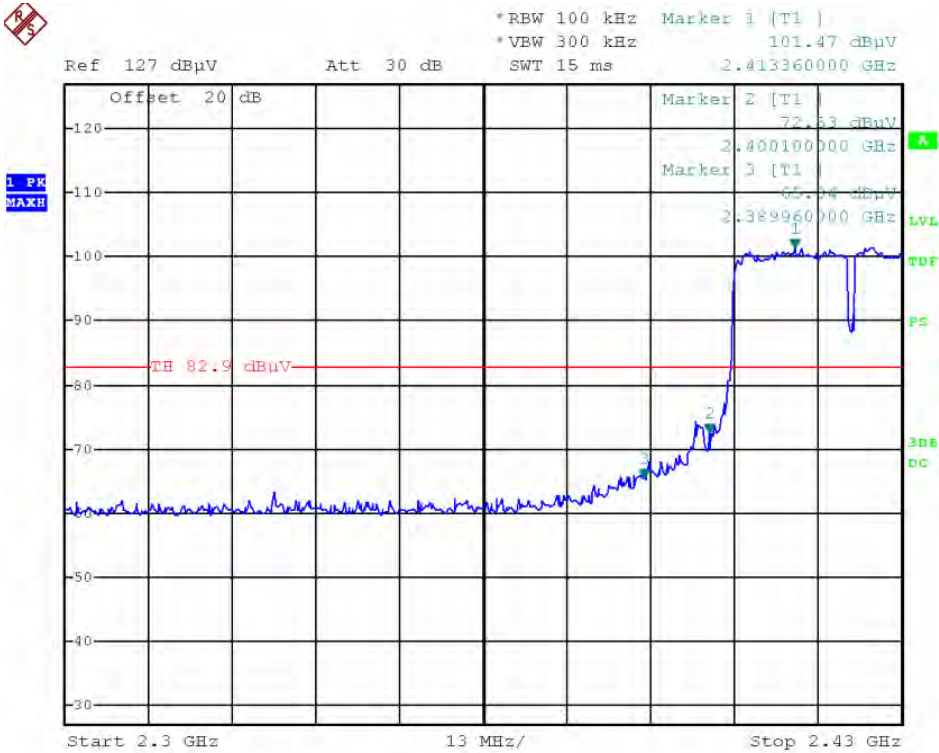

802.11n(HT20) 2462MHz

802.11n(HT40) 2422MHz

802.11n(HT40) 2437MHz

802.11n(HT40) 2452MHz

5.6 OCCUPY BANDWIDTH

5.1. Limits

For direct sequence systems, the minimum 6dB bandwidth shall be at least 500kHz Test data:

	Channel Frequency (MHz)	6dB Bandwidth (MHz)	Limit (MHz)	Result
802.11b	2412	10.32	>0.5	Pass
	2437	10.24	>0.5	Pass
	2462	10.24	>0.5	Pass
802.11g	2412	16.72	>0.5	Pass
	2437	16.72	>0.5	Pass
	2462	16.72	>0.5	Pass
802.11n(HT20)	2412	17.92	>0.5	Pass
	2437	17.92	>0.5	Pass
	2462	17.92	>0.5	Pass
802.11n(HT40)	2422	36.60	>0.5	Pass
	2437	36.60	>0.5	Pass
	2452	36.60	>0.5	Pass

Test plot as follows:

802.11b 2412MHz

802.11b 2437MHz

802.11b 2462MHz

802.11g 2412MHz

802.11g 2437MHz

802.11g 2462MHz

802.11n (HT20) 2412MHz