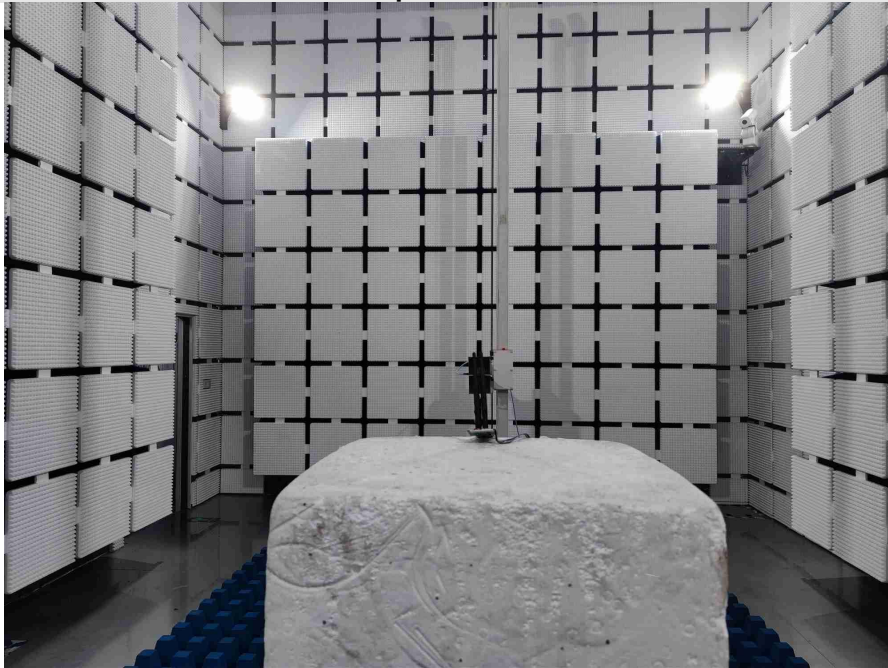

Product Name : Wifi/bt Module

Radiated Spurious Emissions

Conducted Emissions at AC Power Line (150kHz-30MHz)

DFS test