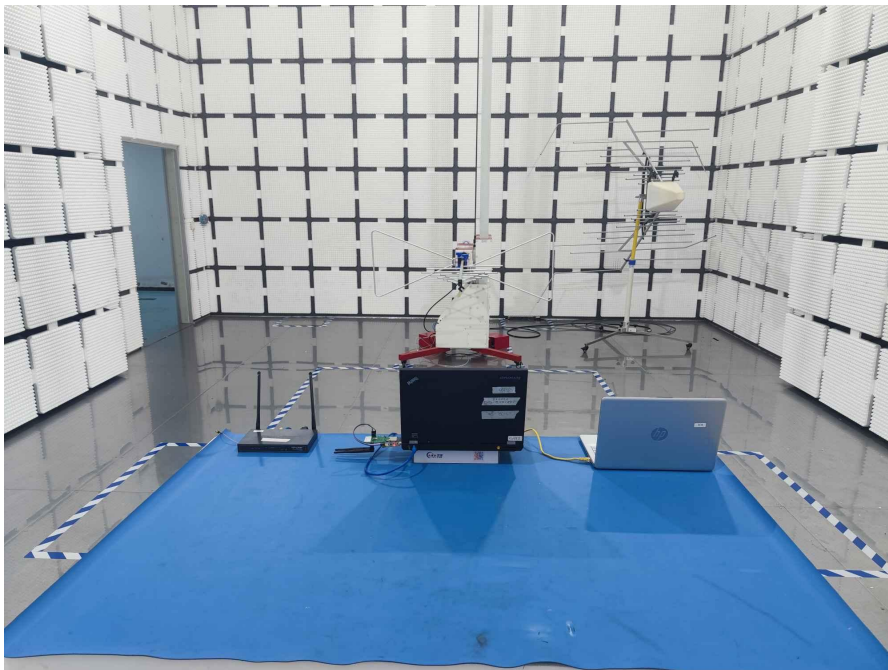

Product Name : Wifi/bt Module

Radiated Spurious Emissions

Conducted Emissions at AC Power Line (150kHz-30MHz)

DFS test