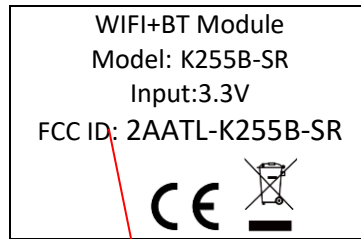

Label Location

Size:12 x 12mm