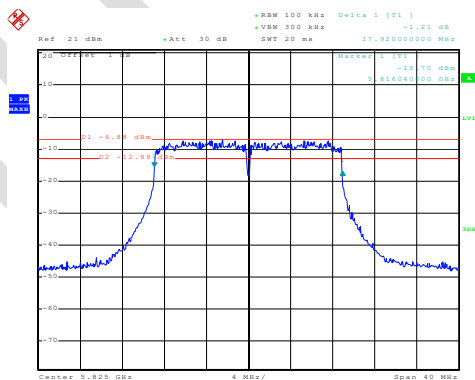

Middle channel

Date: 16.JAN.2020 17:48:36

Highest channel

BlueAsia of Technical Services(Shenzhen) Co., Ltd.

IOT Test Centre of BlueAsia,

No. 448 Bulong Road, Bantian Street, Longgang District, Shenzhen, China

Telephone: TEL: +86-755-28682673 FAX: +86-755-28682673