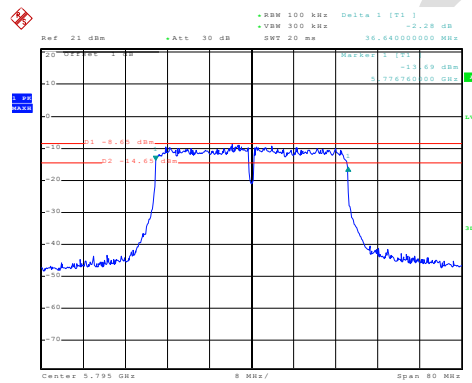

Lowest channel

Date: 16.JAN.2020 18:02:55

Highest channel

BlueAsia of Technical Services(Shenzhen) Co., Ltd.

IOT Test Centre of BlueAsia,

No. 448 Bulong Road, Bantian Street, Longgang District, Shenzhen, China

Telephone: TEL: +86-755-28682673 FAX: +86-755-28682673