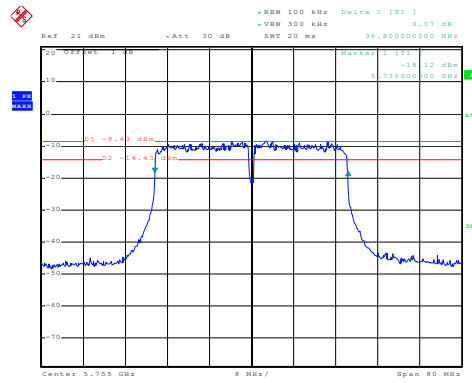

802.11n(HT20)

Date: 16.JAN.2020 17:42:54

Lowest channel

Date: 16.JAN.2020 17:41:47

Middle channel

Date: 16.JAN.2020 17:40:39

Highest channel

802.11n(HT40)

Date: 16.JAN.2020 17:50:56

Lowest channel

Date: 16.JAN.2020 17:52:24

Highest channel

802.11ac(HT20)

Date: 16.JAN.2020 17:44:51

Lowest channel

Date: 16.JAN.2020 17:47:23