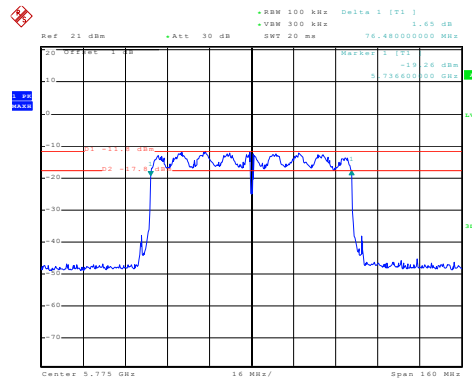

802.11ac(HT80)