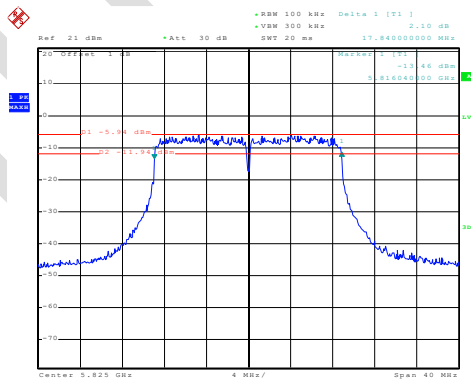

802.11n(HT20)

Date: 16.JAN.2020 17:42:54

Lowest channel

Date: 16.JAN.2020 17:41:47

Middle channel

Date: 16.JAN.2020 17:40:39

Highest channel

802.11n(HT40)

Date: 16.JAN.2020 17:50:56

Lowest channel

Date: 16.JAN.2020 17:52:24

Highest channel

802.11ac(HT20)

Date: 16.JAN.2020 17:44:51

Lowest channel

Date: 16.JAN.2020 17:47:23