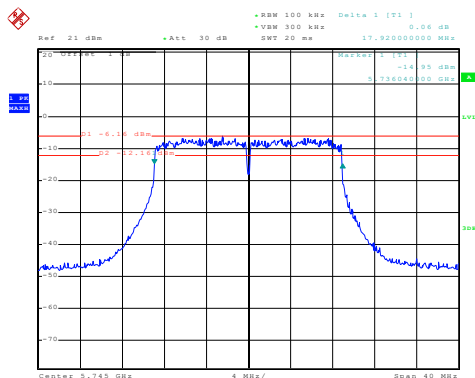

Date: 16.JAN.2020 17:50:56

Lowest channel

Date: 16.JAN.2020 17:52:24

Highest channel

802.11ac(HT20)

Date: 16.JAN.2020 17:44:51

Lowest channel

Date: 16.JAN.2020 17:47:23