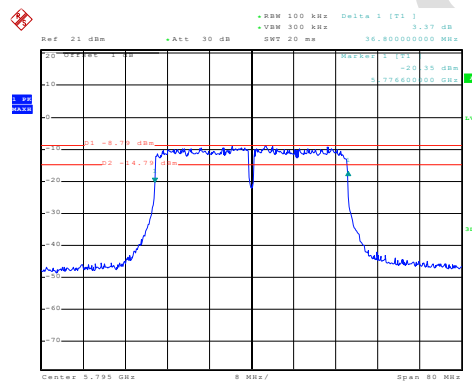

802.11n(HT20)

Date: 16.JAN.2020 17:42:54

Lowest channel

Date: 16.JAN.2020 17:41:47

Middle channel

Date: 16.JAN.2020 17:40:39

Highest channel

802.11n(HT40)

Date: 16.JAN.2020 17:50:56

Lowest channel

Date: 16.JAN.2020 17:52:24

Highest channel

802.11ac(HT20)

Date: 16.JAN.2020 17:44:51

Lowest channel

Date: 16.JAN.2020 17:47:23