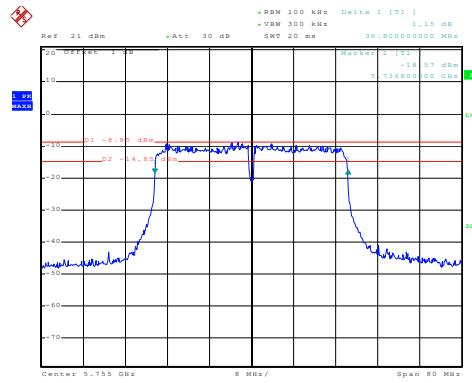

802.11ac(HT40)

Date: 16.JAN.2020 18:04:22