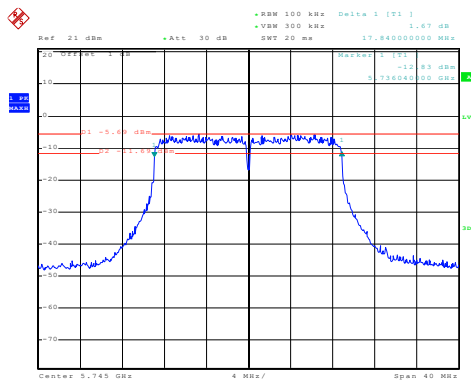

802.11n(HT20)

Date: 16.JAN.2020 17:42:54