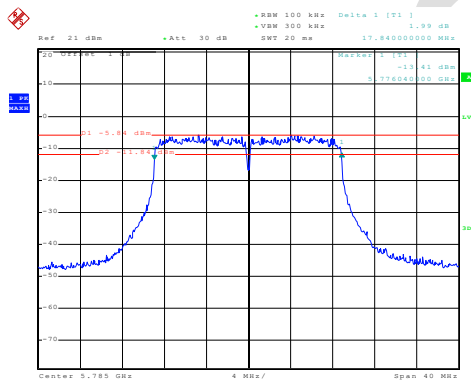

Band 4:

6 dB EBW - 802.11a

Date: 16.JAN.2020 17:34:54

Lowest channel

Date: 16.JAN.2020 17:36:17

Middle channel

Date: 16.JAN.2020 17:37:41

Highest channel

802.11n(HT20)

Date: 16.JAN.2020 17:42:54

Lowest channel

Date: 16.JAN.2020 17:41:47

Middle channel

Date: 16.JAN.2020 17:40:39

Highest channel

802.11n(HT40)

Date: 16.JAN.2020 17:50:56

Lowest channel

Date: 16.JAN.2020 17:52:24

Highest channel

802.11ac(HT20)

Date: 16.JAN.2020 17:44:51

Lowest channel

Date: 16.JAN.2020 17:47:23