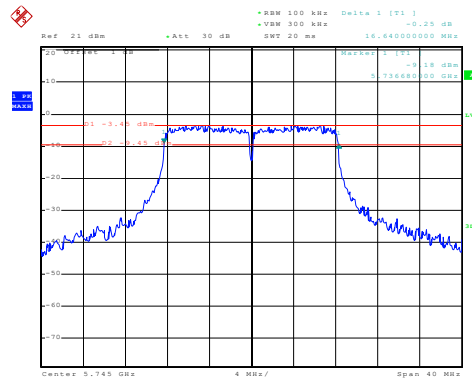

Band 4:

6 dB EBW - 802.11a

Date: 16.JAN.2020 17:34:54

Lowest channel

Date: 16.JAN.2020 17:36:17

Middle channel

Date: 16.JAN.2020 17:37:41

Highest channel

802.11n(HT20)

Date: 16.JAN.2020 17:42:54

Lowest channel

Date: 16.JAN.2020 17:41:47

Middle channel

Date: 16.JAN.2020 17:40:39

Highest channel

802.11n(HT40)