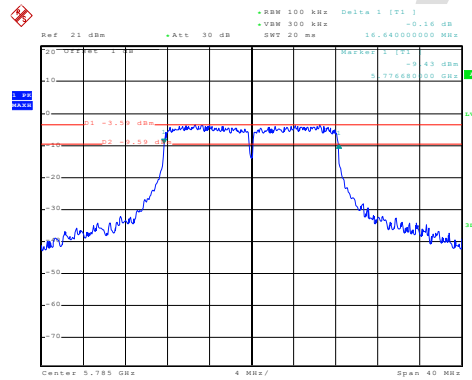

Band 4:

6 dB EBW - 802.11a

Date: 16.JAN.2020 17:34:54

Lowest channel

Date: 16.JAN.2020 17:36:17

Middle channel

Date: 16.JAN.2020 17:37:41

Highest channel