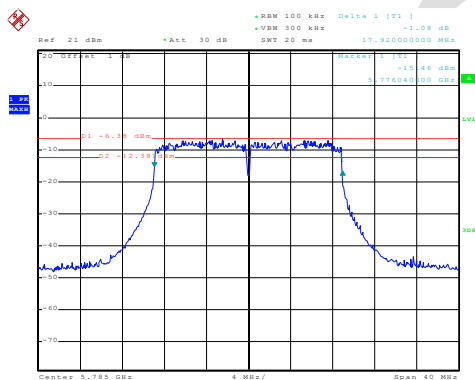

Date: 16.JAN.2020 17:50:56

Lowest channel

Date: 16.JAN.2020 17:52:24

Highest channel

802.11ac(HT20)

Date: 16.JAN.2020 17:44:51

Lowest channel

Date: 16.JAN.2020 17:47:23