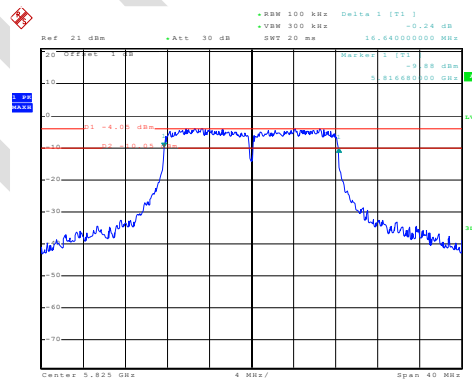

Band 4:

6 dB EBW - 802.11a

Date: 16.JAN.2020 17:34:54

Lowest channel

Date: 16.JAN.2020 17:36:17

Middle channel

Date: 16.JAN.2020 17:37:41

Highest channel

802.11n(HT20)

Date: 16.JAN.2020 17:42:54

Lowest channel

Date: 16.JAN.2020 17:41:47

Middle channel

Date: 16.JAN.2020 17:40:39

Highest channel

802.11n(HT40)