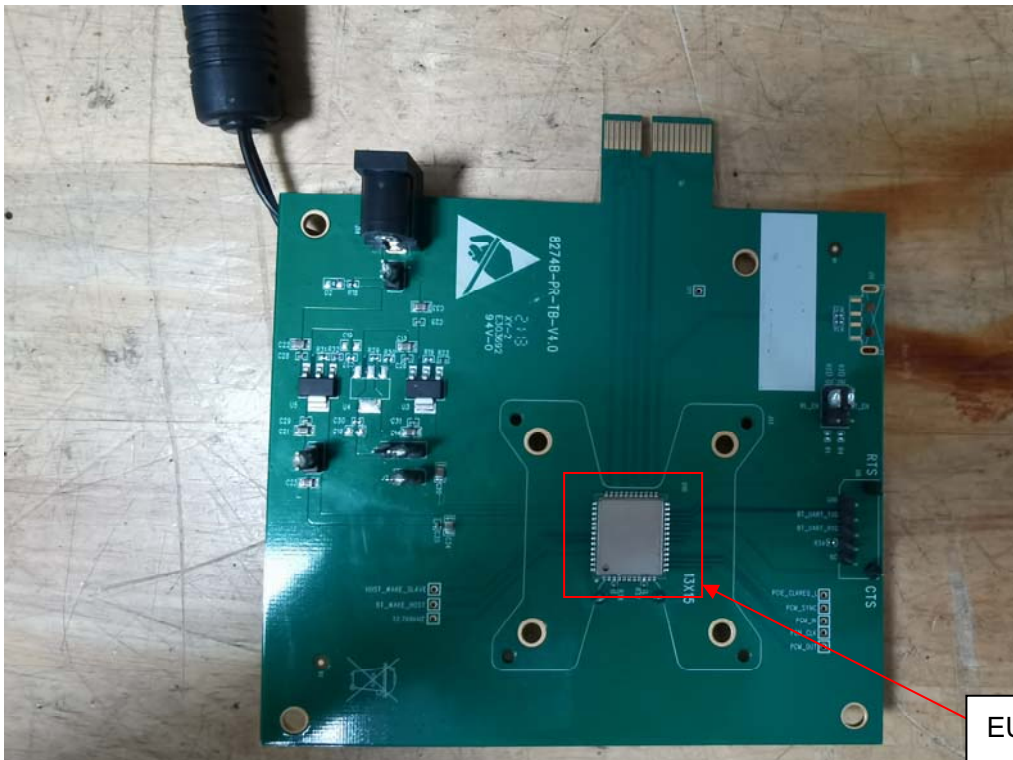

Test photo

Radiated emission

Below 30MHz

Antenna*2

Antenna Port

EUT

30MHz-1GHz

Above 1GHz

Conducted emission