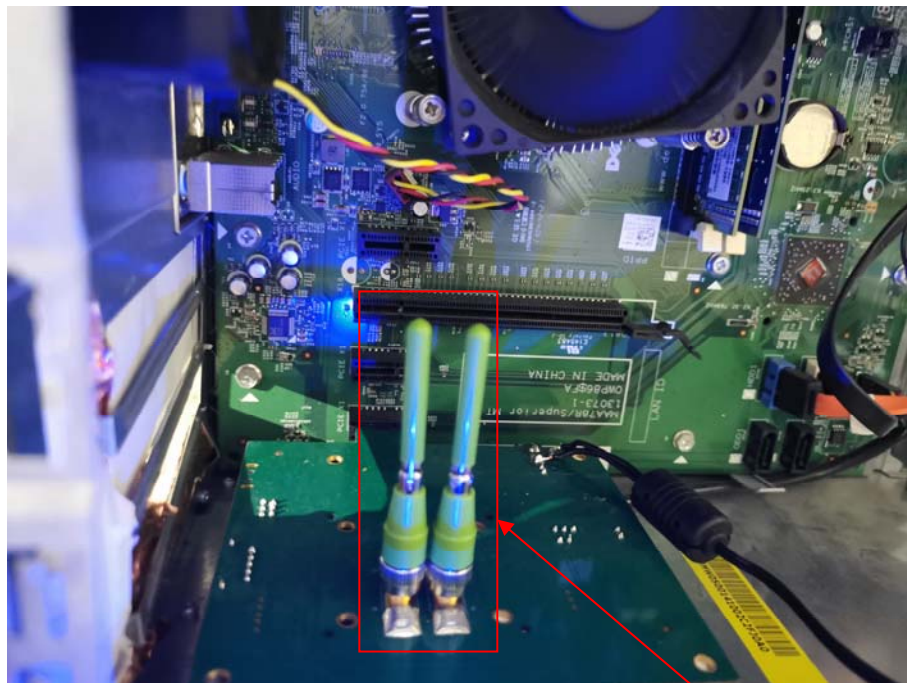

Test photo

Radiated emission

Below 30MHz

Antenna*2

Antenna Port

EUT

30MHz-1GHz

Above 1GHz

Conducted emission