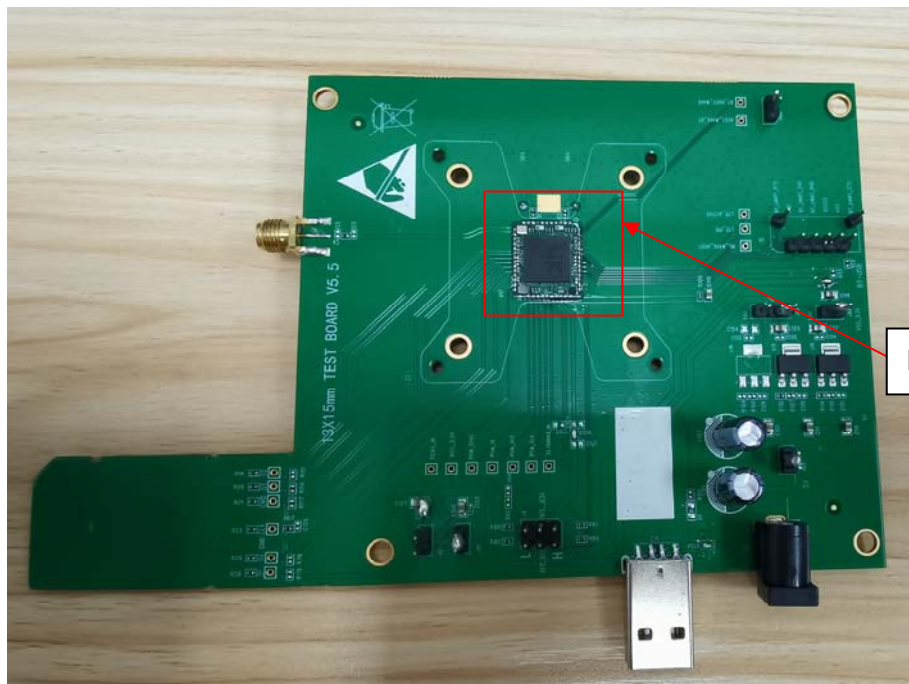

Test photo  
Radiated emission  
Below 30MHz

Wifi Antenna\*2

BT Antenna\*1

EUT

30MHz-1GHz