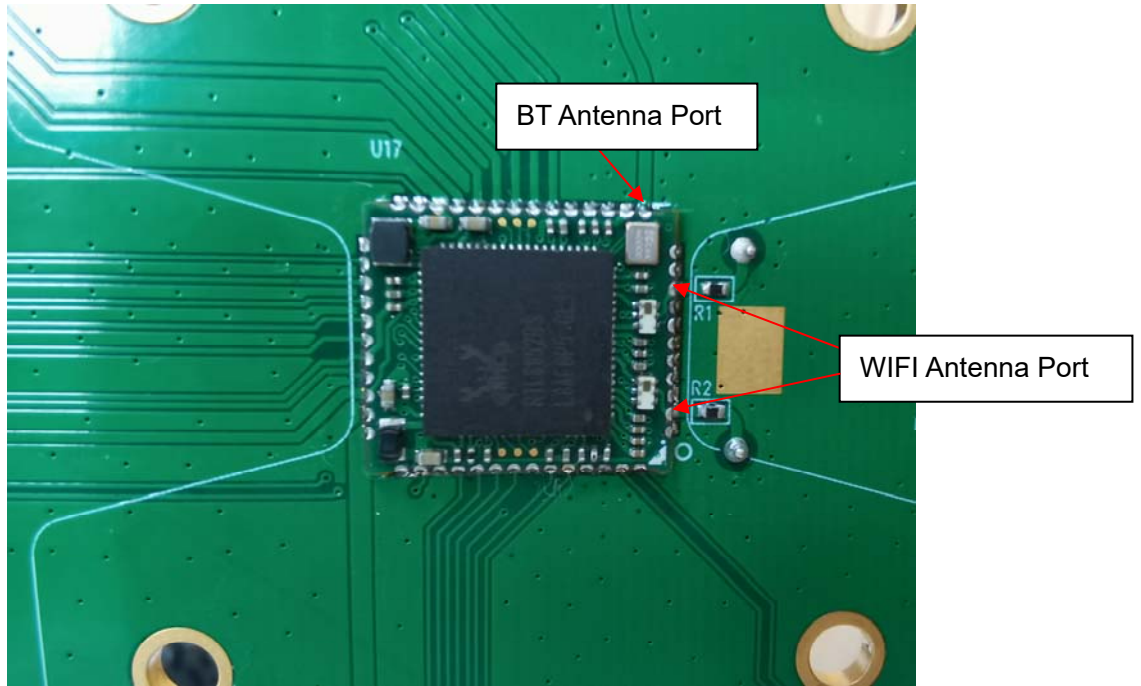

Test photo  
Radiated emission  
Below 30MHz

Wifi Antenna\*2

BT Antenna\*1

EUT

30MHz-1GHz