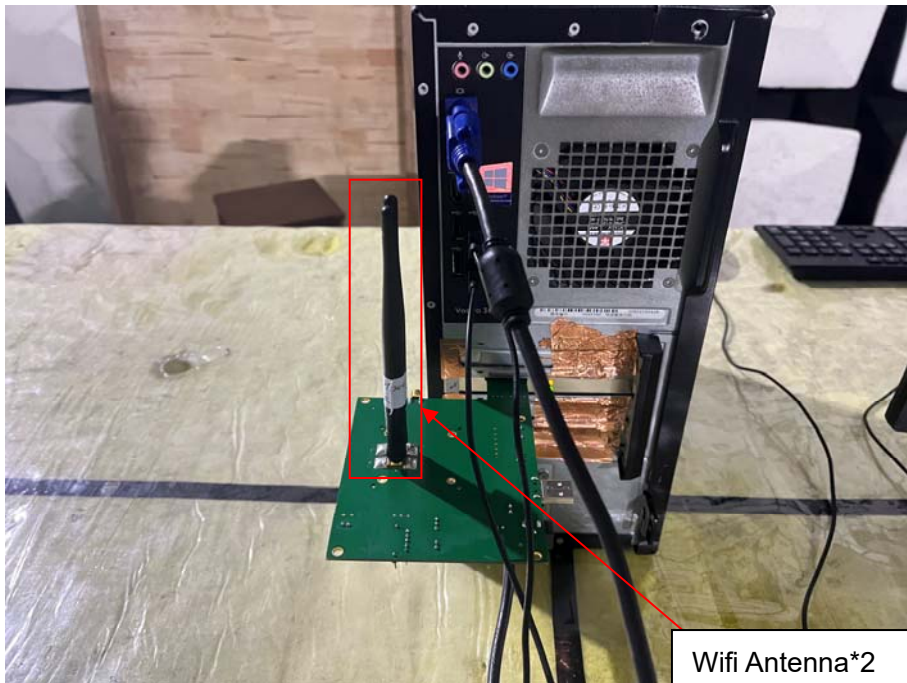

Test photo  
Radiated emission  
Below 30MHz

Wifi Antenna\*2

BT Antenna\*1

EUT

30MHz-1GHz