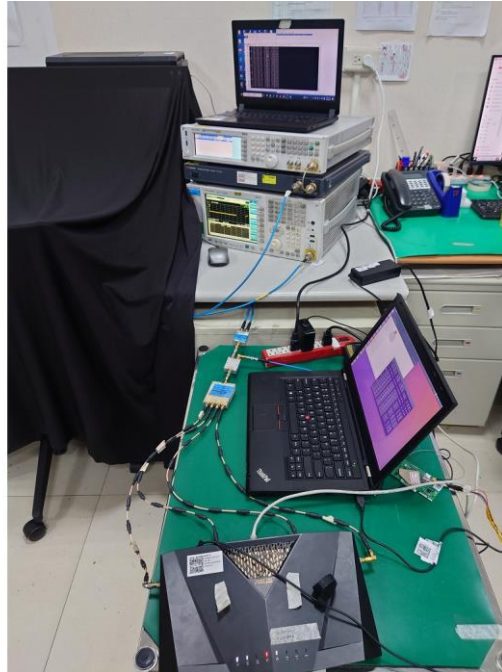

## Appendix A. Test Setup Photographs

Antenna brand: iRobot

Description: Dynamic Frequency Selection (DFS)

Other 3 brand

**Description:**      **Dynamic Frequency Selection (DFS)**