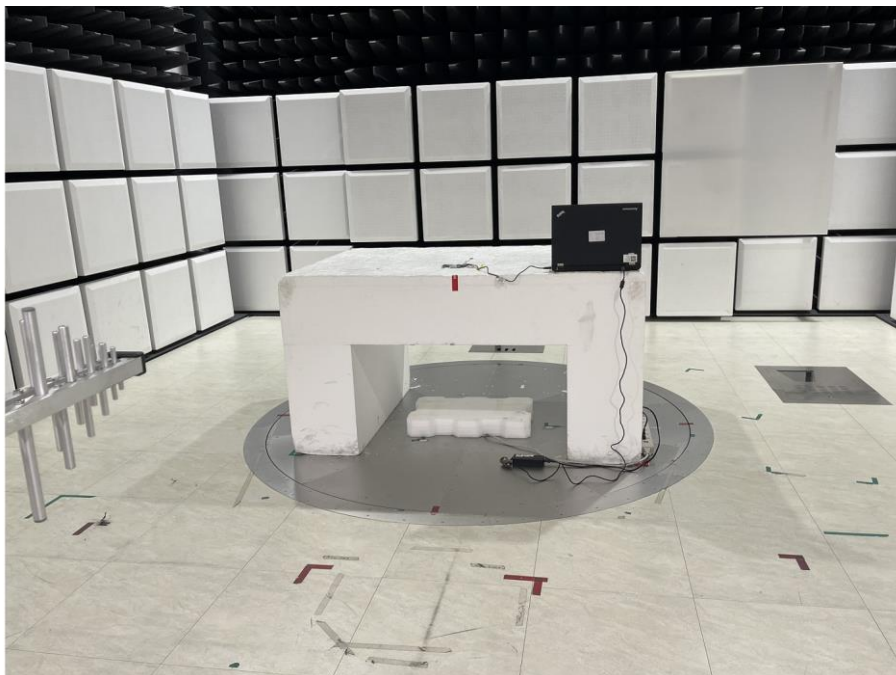

Appendix C. Test Setup Photographs

Antenna brand: iRobot

Conducted Emissions Test Configuration:

Front View

Rear View

Radiated Emissions Test Configuration:

9 kHz ~ 30 MHz

Below 1 GHz _ Front View

Below 1 GHz _ Rear View

Above 1 GHz _ Front View

Above 1 GHz _ Rear View

Antenna brand: Laird

Conducted Emissions Test Configuration:

Front View

Rear View

Radiated Emissions Test Configuration:

9 kHz ~ 30 MHz

Below 1 GHz _ Front View

Below 1 GHz _ Rear View

Above 1 GHz _ Front View

Above 1 GHz _ Rear View

Antenna brand: ABRACON

Conducted Emissions Test Configuration:

Front View

Rear View

Radiated Emissions Test Configuration:

9 kHz ~ 30 MHz

Below 1 GHz _ Front View

Below 1 GHz _ Rear View

Above 1 GHz _ Front View

Above 1 GHz _ Rear View