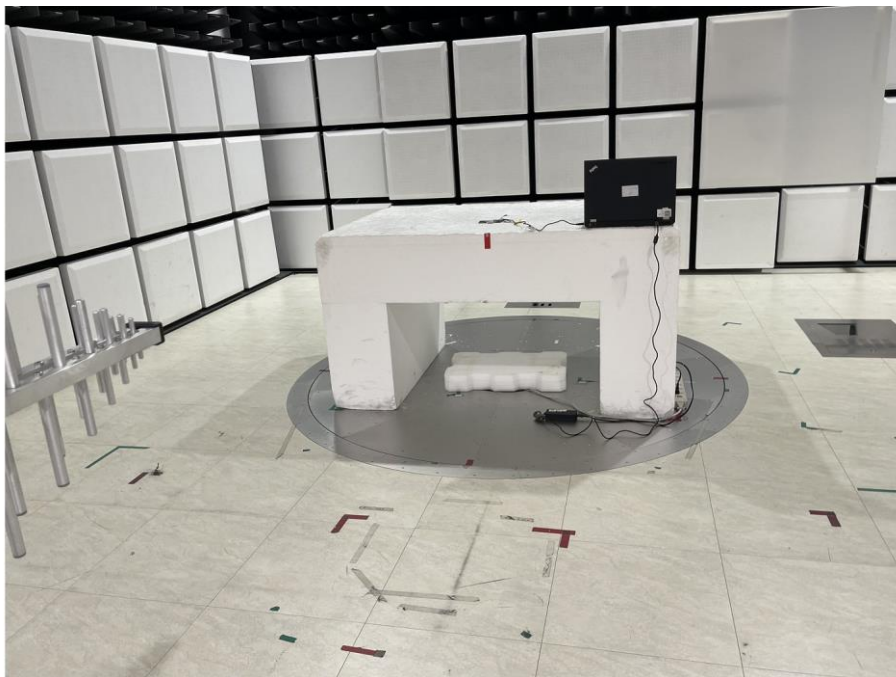

Appendix C. Test Setup Photographs

Antenna brand: iRobot

Conducted Emissions Test Configuration:

Front View

Rear View

Radiated Emissions Test Configuration:

9 kHz ~ 30 MHz

Below 1 GHz _ Front View

Rear View

Radiated Emissions Test Configuration:

9 kHz ~ 30 MHz

Below 1 GHz _ Front View

Below 1 GHz _ Rear View

Above 1 GHz _ Front View

Above 1 GHz _ Rear View