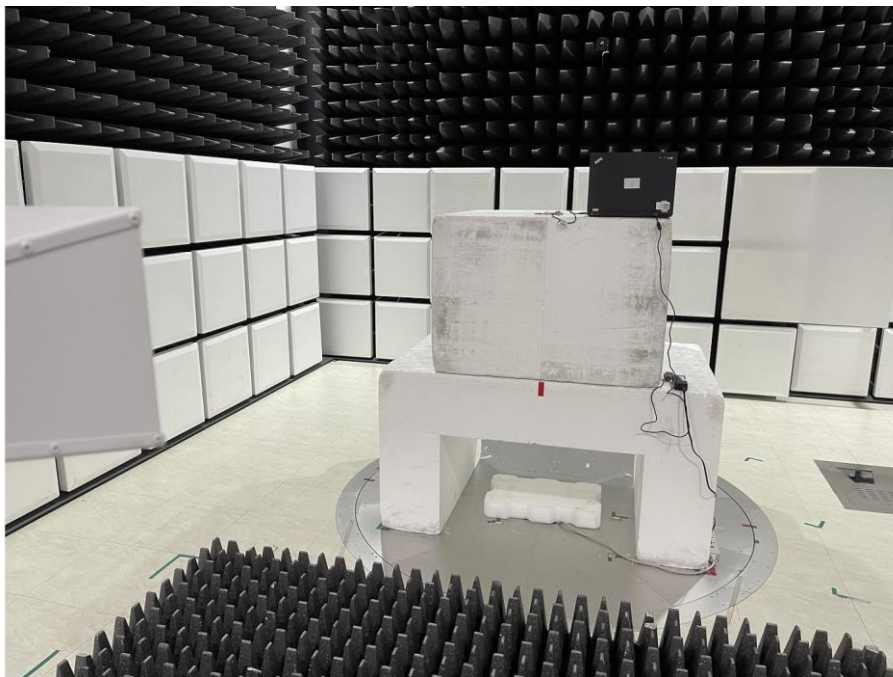

Appendix C. Test Setup Photographs

Antenna brand: iRobot

Conducted Emissions Test Configuration:

Front View

Rear View

Radiated Emissions Test Configuration:

9 kHz ~ 30 MHz

Below 1 GHz _ Front View

9 kHz ~ 30 MHz

Below 1 GHz _ Front View

Below 1 GHz _ Rear View

Above 1 GHz _ Front View

Above 1 GHz _ Rear View

Antenna brand: ABRACON

Conducted Emissions Test Configuration:

Front View

Rear View

Radiated Emissions Test Configuration:

9 kHz ~ 30 MHz

Below 1 GHz _ Front View

Below 1 GHz _ Rear View

Above 1 GHz _ Front View

Above 1 GHz _ Rear View