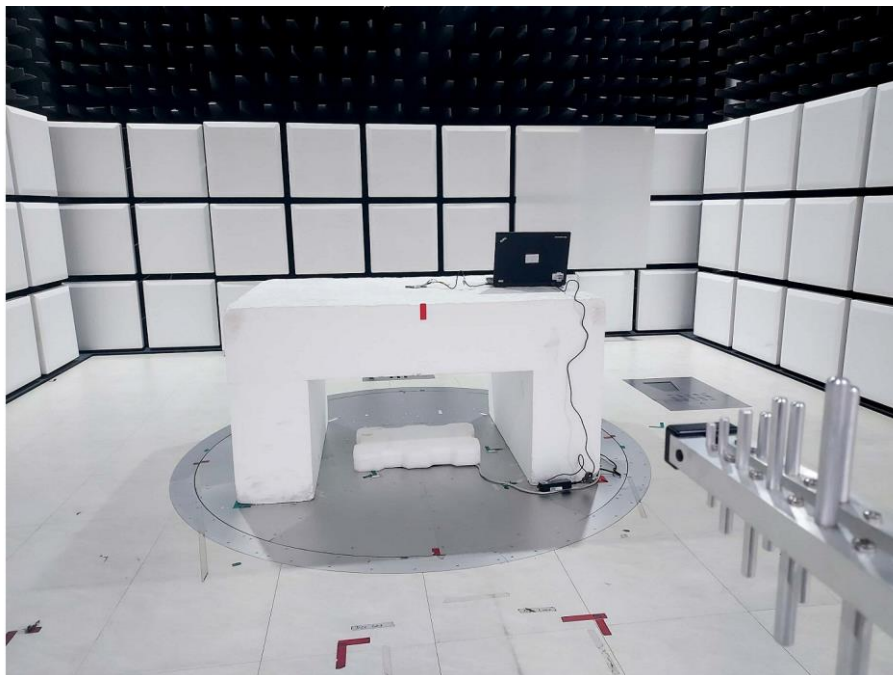

Appendix C. Test Setup Photographs

Antenna brand: iRobot

Conducted Emissions Test Configuration:

Front View

Rear View

Radiated Emissions Test Configuration:

9 kHz ~ 30 MHz

Below 1 GHz _ Front View

Below 1 GHz _ Rear View

Above 1 GHz _ Front View

Above 1 GHz _ Rear View

Antenna brand: Laird

Conducted Emissions Test Configuration:

Front View

Rear View

Radiated Emissions Test Configuration:

9 kHz ~ 30 MHz

Below 1 GHz _ Front View

Below 1 GHz _ Rear View

Above 1 GHz _ Front View

Above 1 GHz _ Rear View

Antenna brand: ABRACON

Conducted Emissions Test Configuration:

Front View