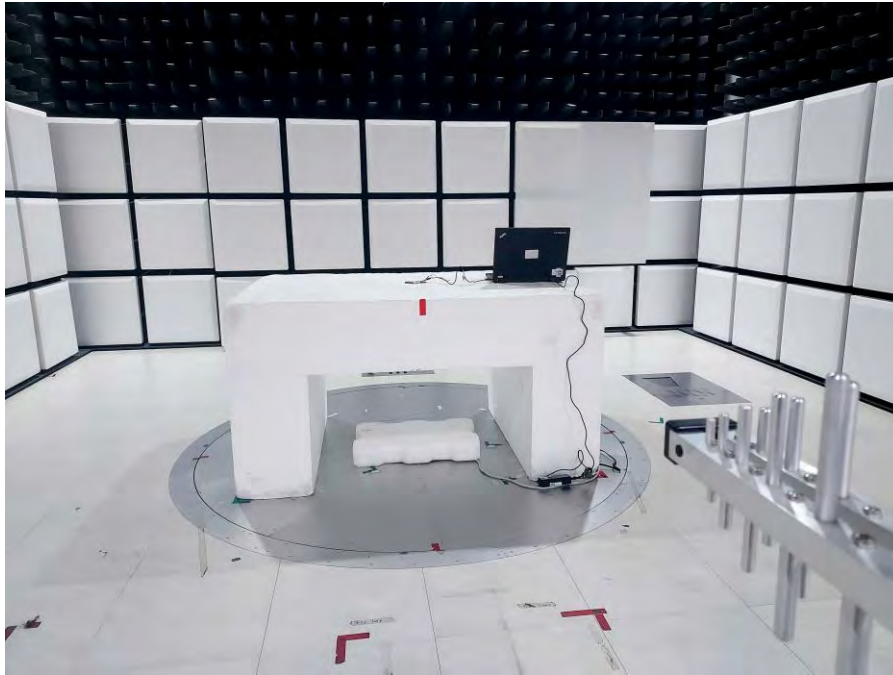

Appendix C. Test Setup Photographs

Antenna brand: iRobot

Conducted Emissions Test Configuration:

Front View

Rear View

Radiated Emissions Test Configuration:

9 kHz ~ 30 MHz

Below 1 GHz _ Front View

Below 1 GHz _ Rear View

Above 1 GHz _ Front View

Above 1 GHz _ Rear View

Antenna brand: Laird

Conducted Emissions Test Configuration:

Front View

Rear View

Radiated Emissions Test Configuration:

9 kHz ~ 30 MHz

Below 1 GHz _ Front View

Below 1 GHz _ Rear View

Above 1 GHz _ Front View

Above 1 GHz _ Rear View

Antenna brand: ABRACON

Conducted Emissions Test Configuration:

Front View