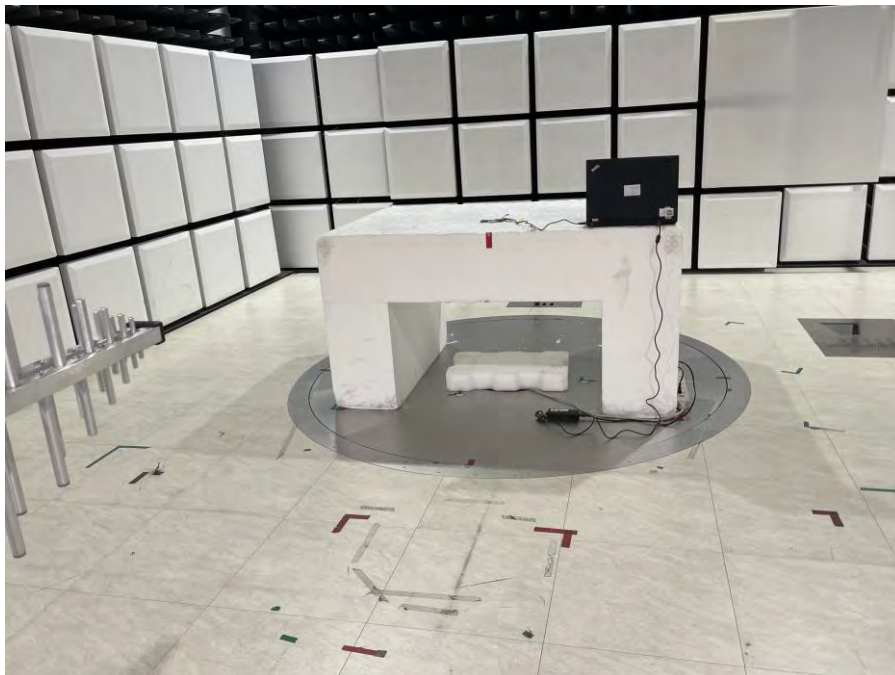

Appendix C. Test Setup Photographs

Antenna brand: iRobot

Conducted Emissions Test Configuration:

Front View

Rear View

Radiated Emissions Test Configuration:

9 kHz ~ 30 MHz

Below 1 GHz _ Front View

Below 1 GHz _ Rear View

Above 1 GHz _ Front View

Above 1 GHz _ Rear View

Antenna brand: Laird

Conducted Emissions Test Configuration:

Front View

Rear View

Radiated Emissions Test Configuration:

9 kHz ~ 30 MHz

Below 1 GHz _ Front View

Below 1 GHz _ Rear View

Above 1 GHz _ Front View

Above 1 GHz _ Rear View

Antenna brand: ABRACON

Conducted Emissions Test Configuration:

Front View

Rear View

Radiated Emissions Test Configuration:

9 kHz ~ 30 MHz

Below 1 GHz _ Front View

Below 1 GHz _ Rear View

Above 1 GHz _ Front View

Above 1 GHz _ Rear View