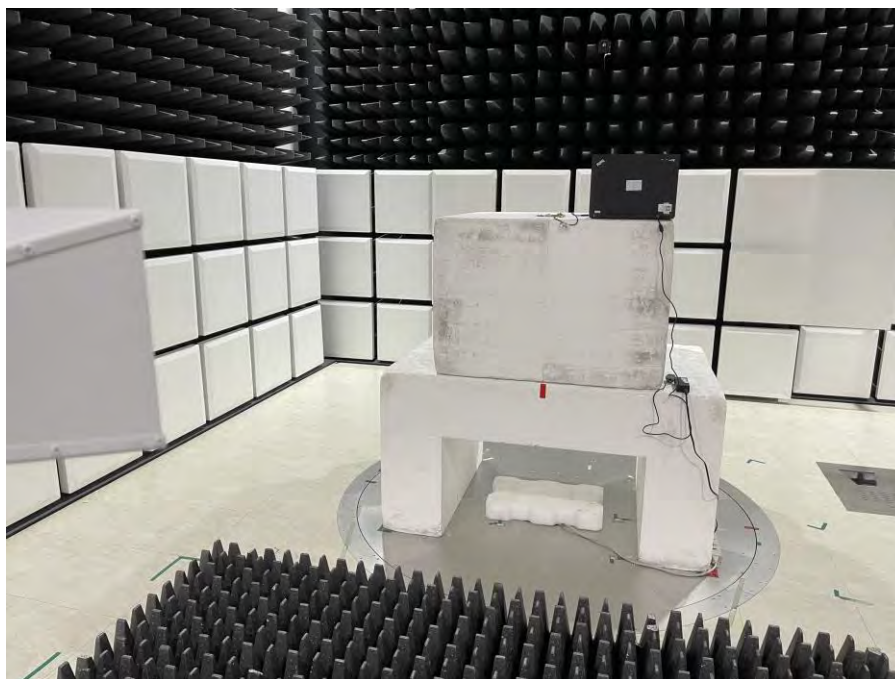

Appendix C. Test Setup Photographs

Antenna brand: iRobot

Conducted Emissions Test Configuration:

Front View

Rear View

Radiated Emissions Test Configuration:

9 kHz ~ 30 MHz

Below 1 GHz _ Front View

9 kHz ~ 30 MHz

Below 1 GHz _ Front View

Below 1 GHz _ Rear View

Above 1 GHz _ Front View

Above 1 GHz _ Rear View

Antenna brand: ABRACON

Conducted Emissions Test Configuration:

Front View