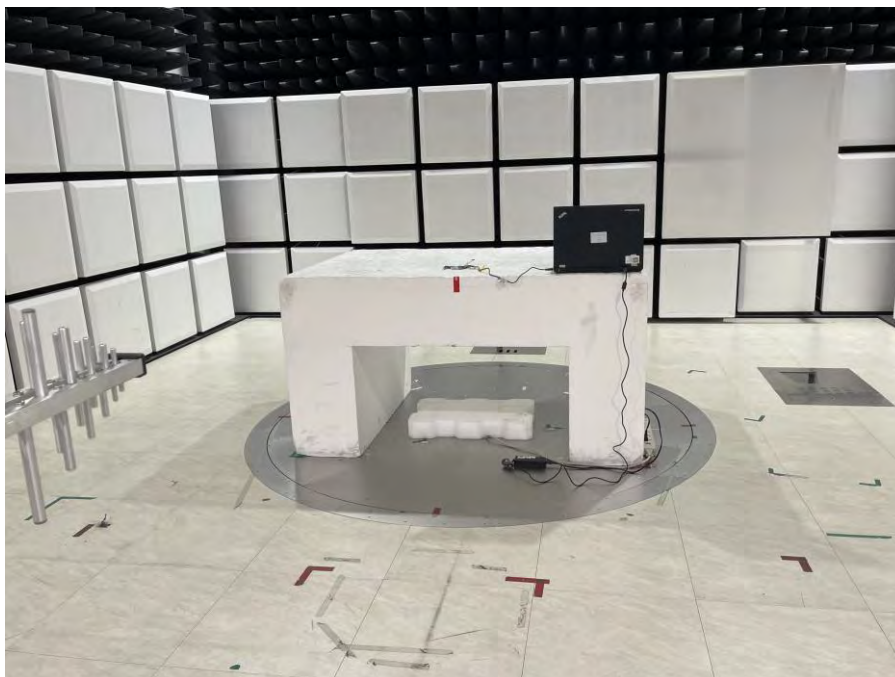

Appendix C. Test Setup Photographs

Antenna brand: iRobot

Conducted Emissions Test Configuration:

Front View

Rear View

Radiated Emissions Test Configuration:

9 kHz ~ 30 MHz

Below 1 GHz _ Front View

Below 1 GHz _ Rear View

Above 1 GHz _ Front View

Above 1 GHz _ Rear View

Antenna brand: Laird

Conducted Emissions Test Configuration:

Front View

Rear View

Radiated Emissions Test Configuration:

9 kHz ~ 30 MHz

Below 1 GHz _ Front View

Below 1 GHz _ Rear View

Above 1 GHz _ Front View

Above 1 GHz _ Rear View

Antenna brand: ABRACON

Conducted Emissions Test Configuration:

Front View

Rear View

Radiated Emissions Test Configuration:

9 kHz ~ 30 MHz

Below 1 GHz _ Front View

Below 1 GHz _ Rear View

Above 1 GHz _ Front View

Above 1 GHz _ Rear View