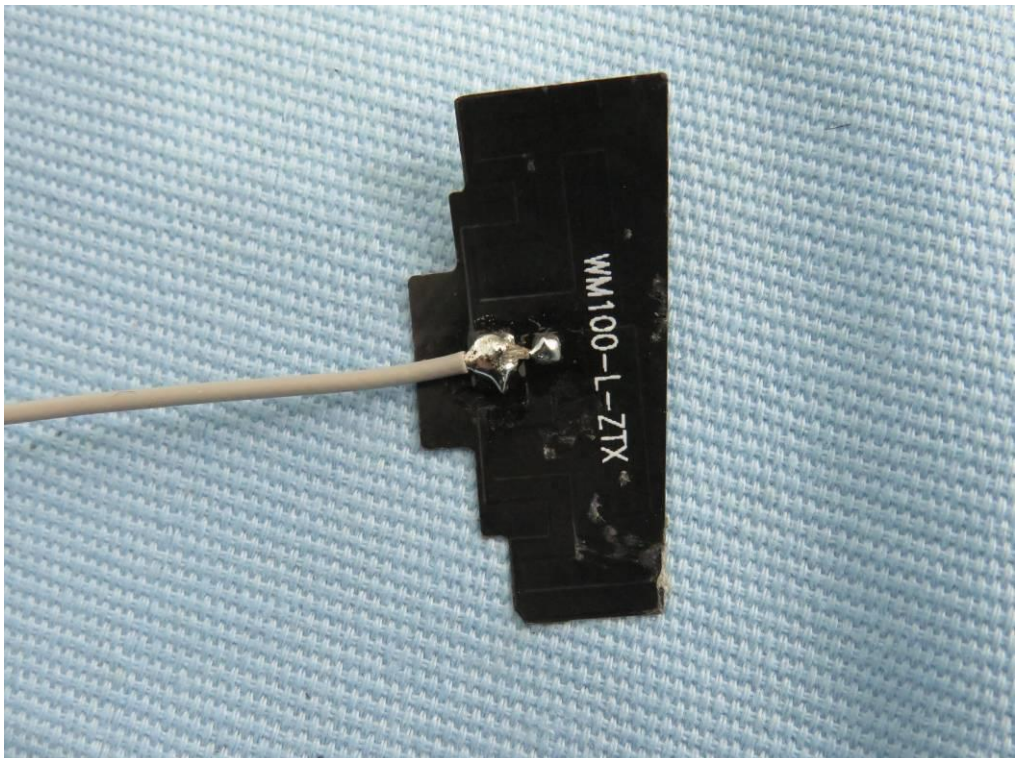

Module External & Internal photo

Module Antenna

Host External photo

Host: SUNLIGHT Display Telecommunication Box

Model name: ISE11000.N2UHL2-NAX-V2