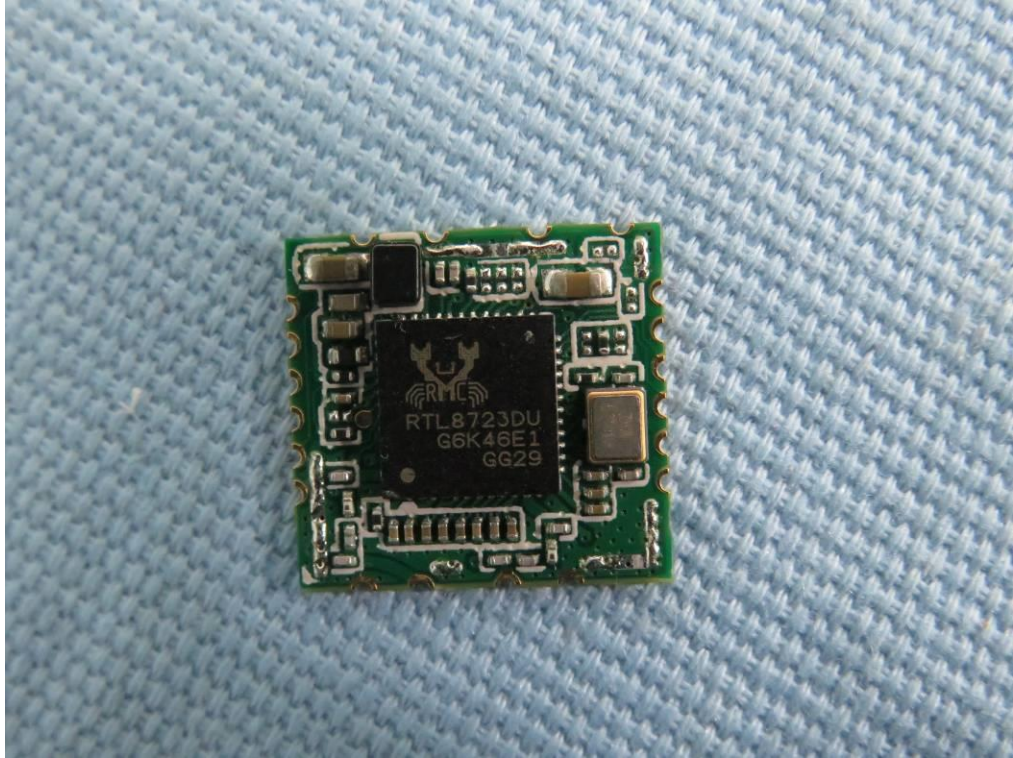

Module External & Internal photo

Module Antenna

Host External photo

Host: SUNLIGHT Display Telecommunication Box

Model name: ISE11000.N2UHL2-NAX-V2