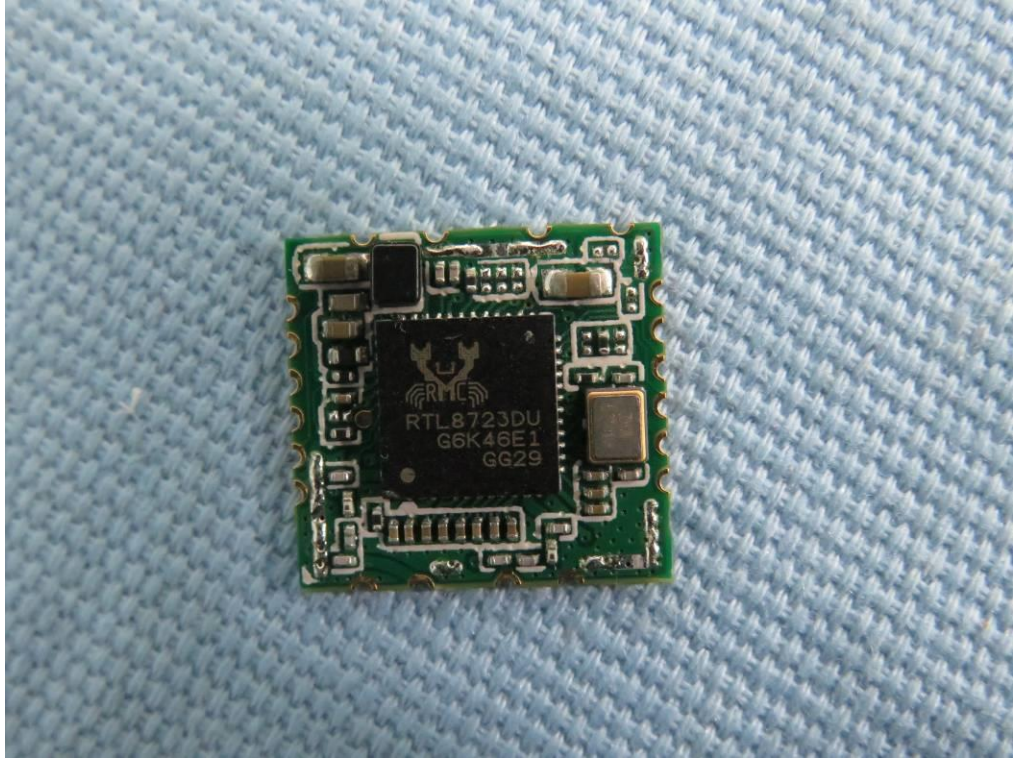

Module External & Internal photo

## Module Antenna

Host External photo

Host: SUNLIGHT Display Telecommunication Box

Model name: ISE11000.N2UHL2-NAX-V2