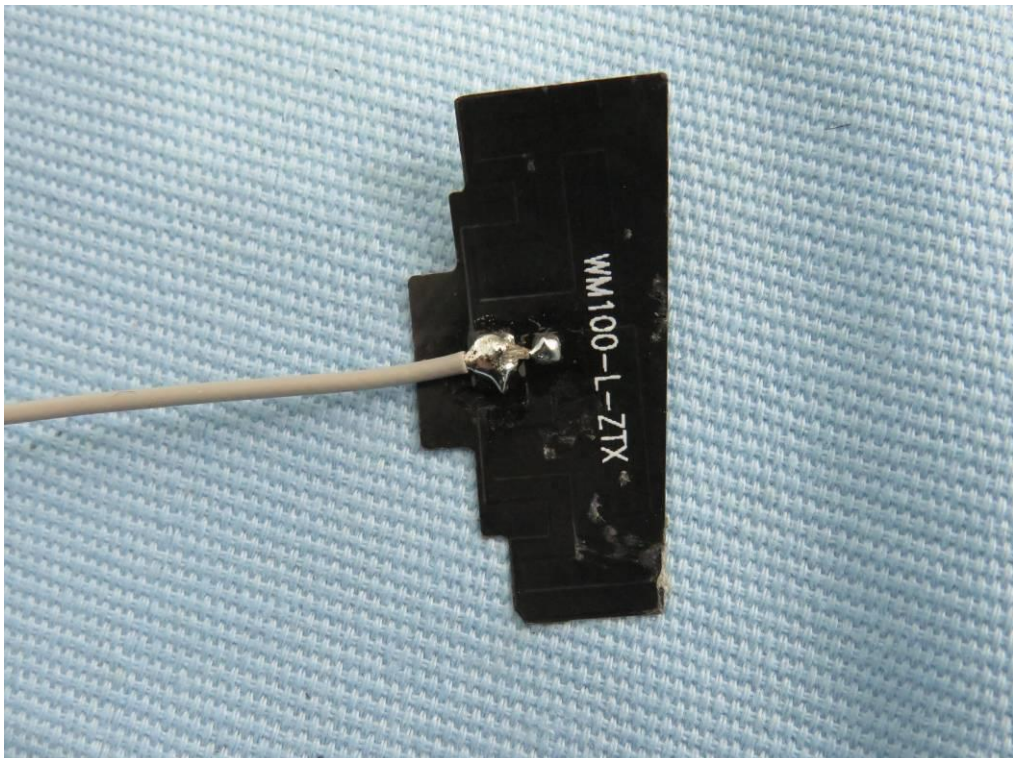

Module External & Internal photo

## Module Antenna

Host External photo

Host: SUNLIGHT Display Telecommunication Box

Model name: ISE11000.N2UHL2-NAX-V2