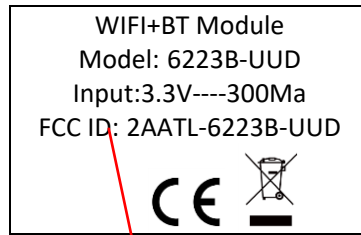

Label Location

Size: 15 x 13mm