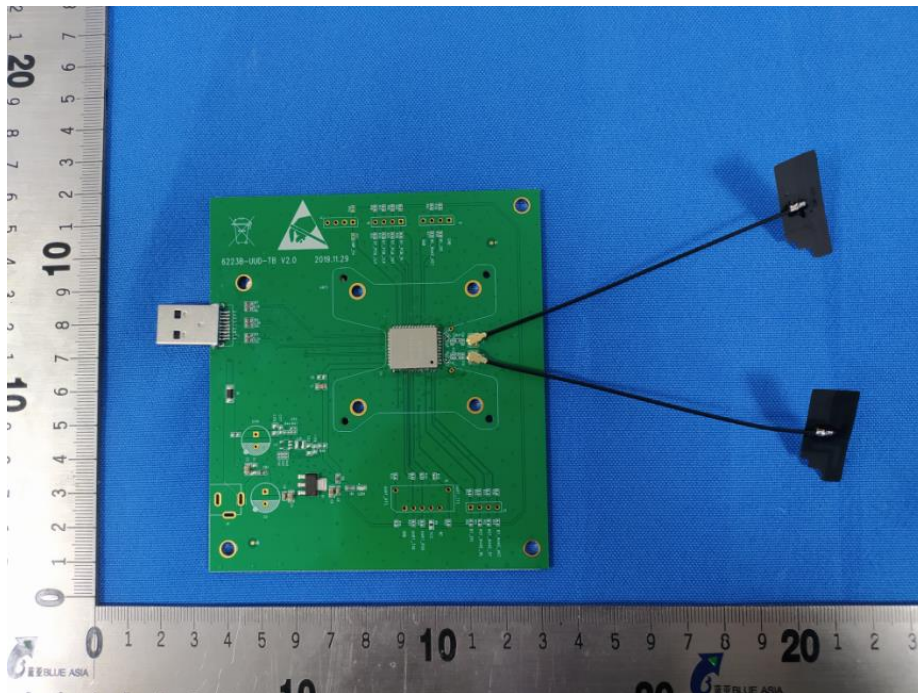

Model No.: 6221B-UUC

The EUT is wifi module

Debugging Board

WIFI Module