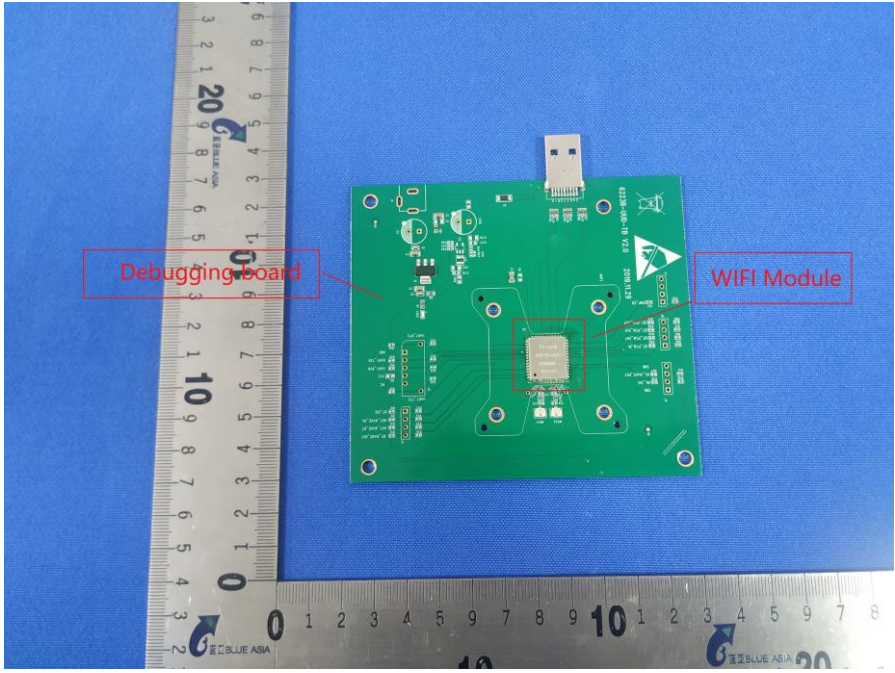

Model No.: 6221B-UUC

The EUT is wifi module

Debugging Board

WIFI Module