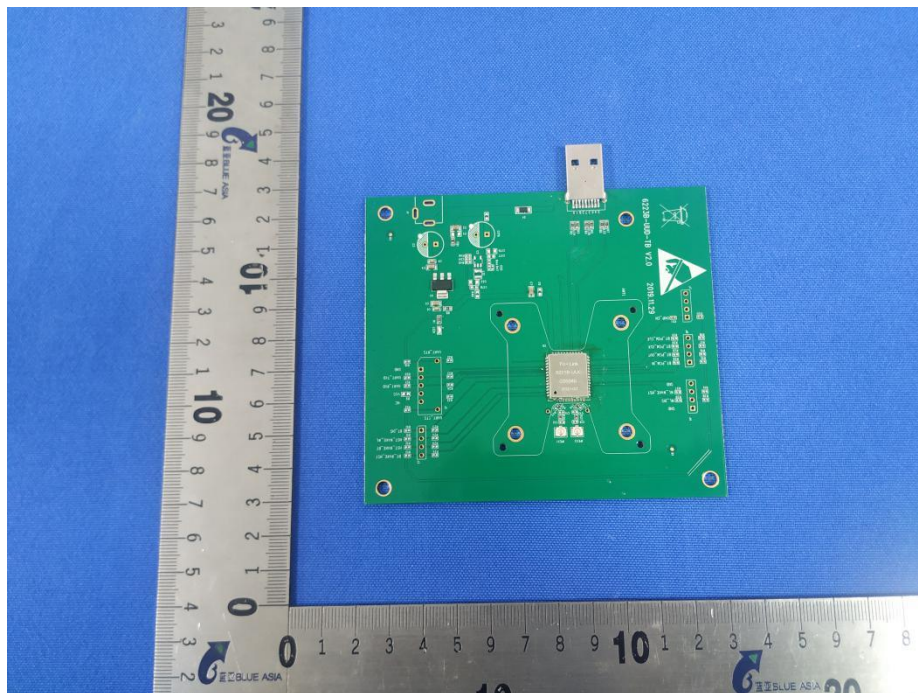

Model No.: 6221B-UUC

The EUT is wifi module

Debugging Board

WIFI Module