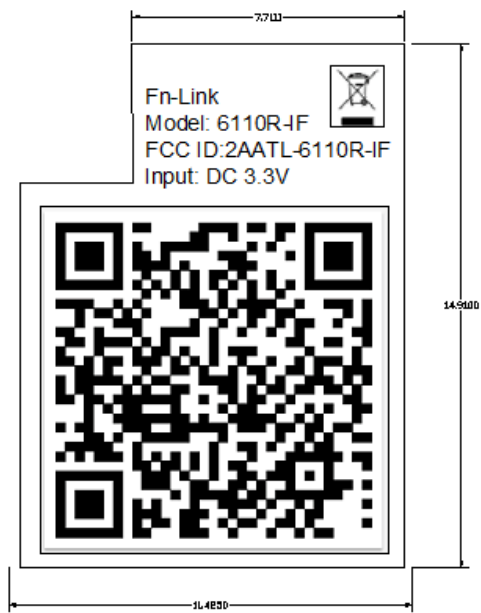

Label & Label Location

Size: 7.7*10.4*14.9mm